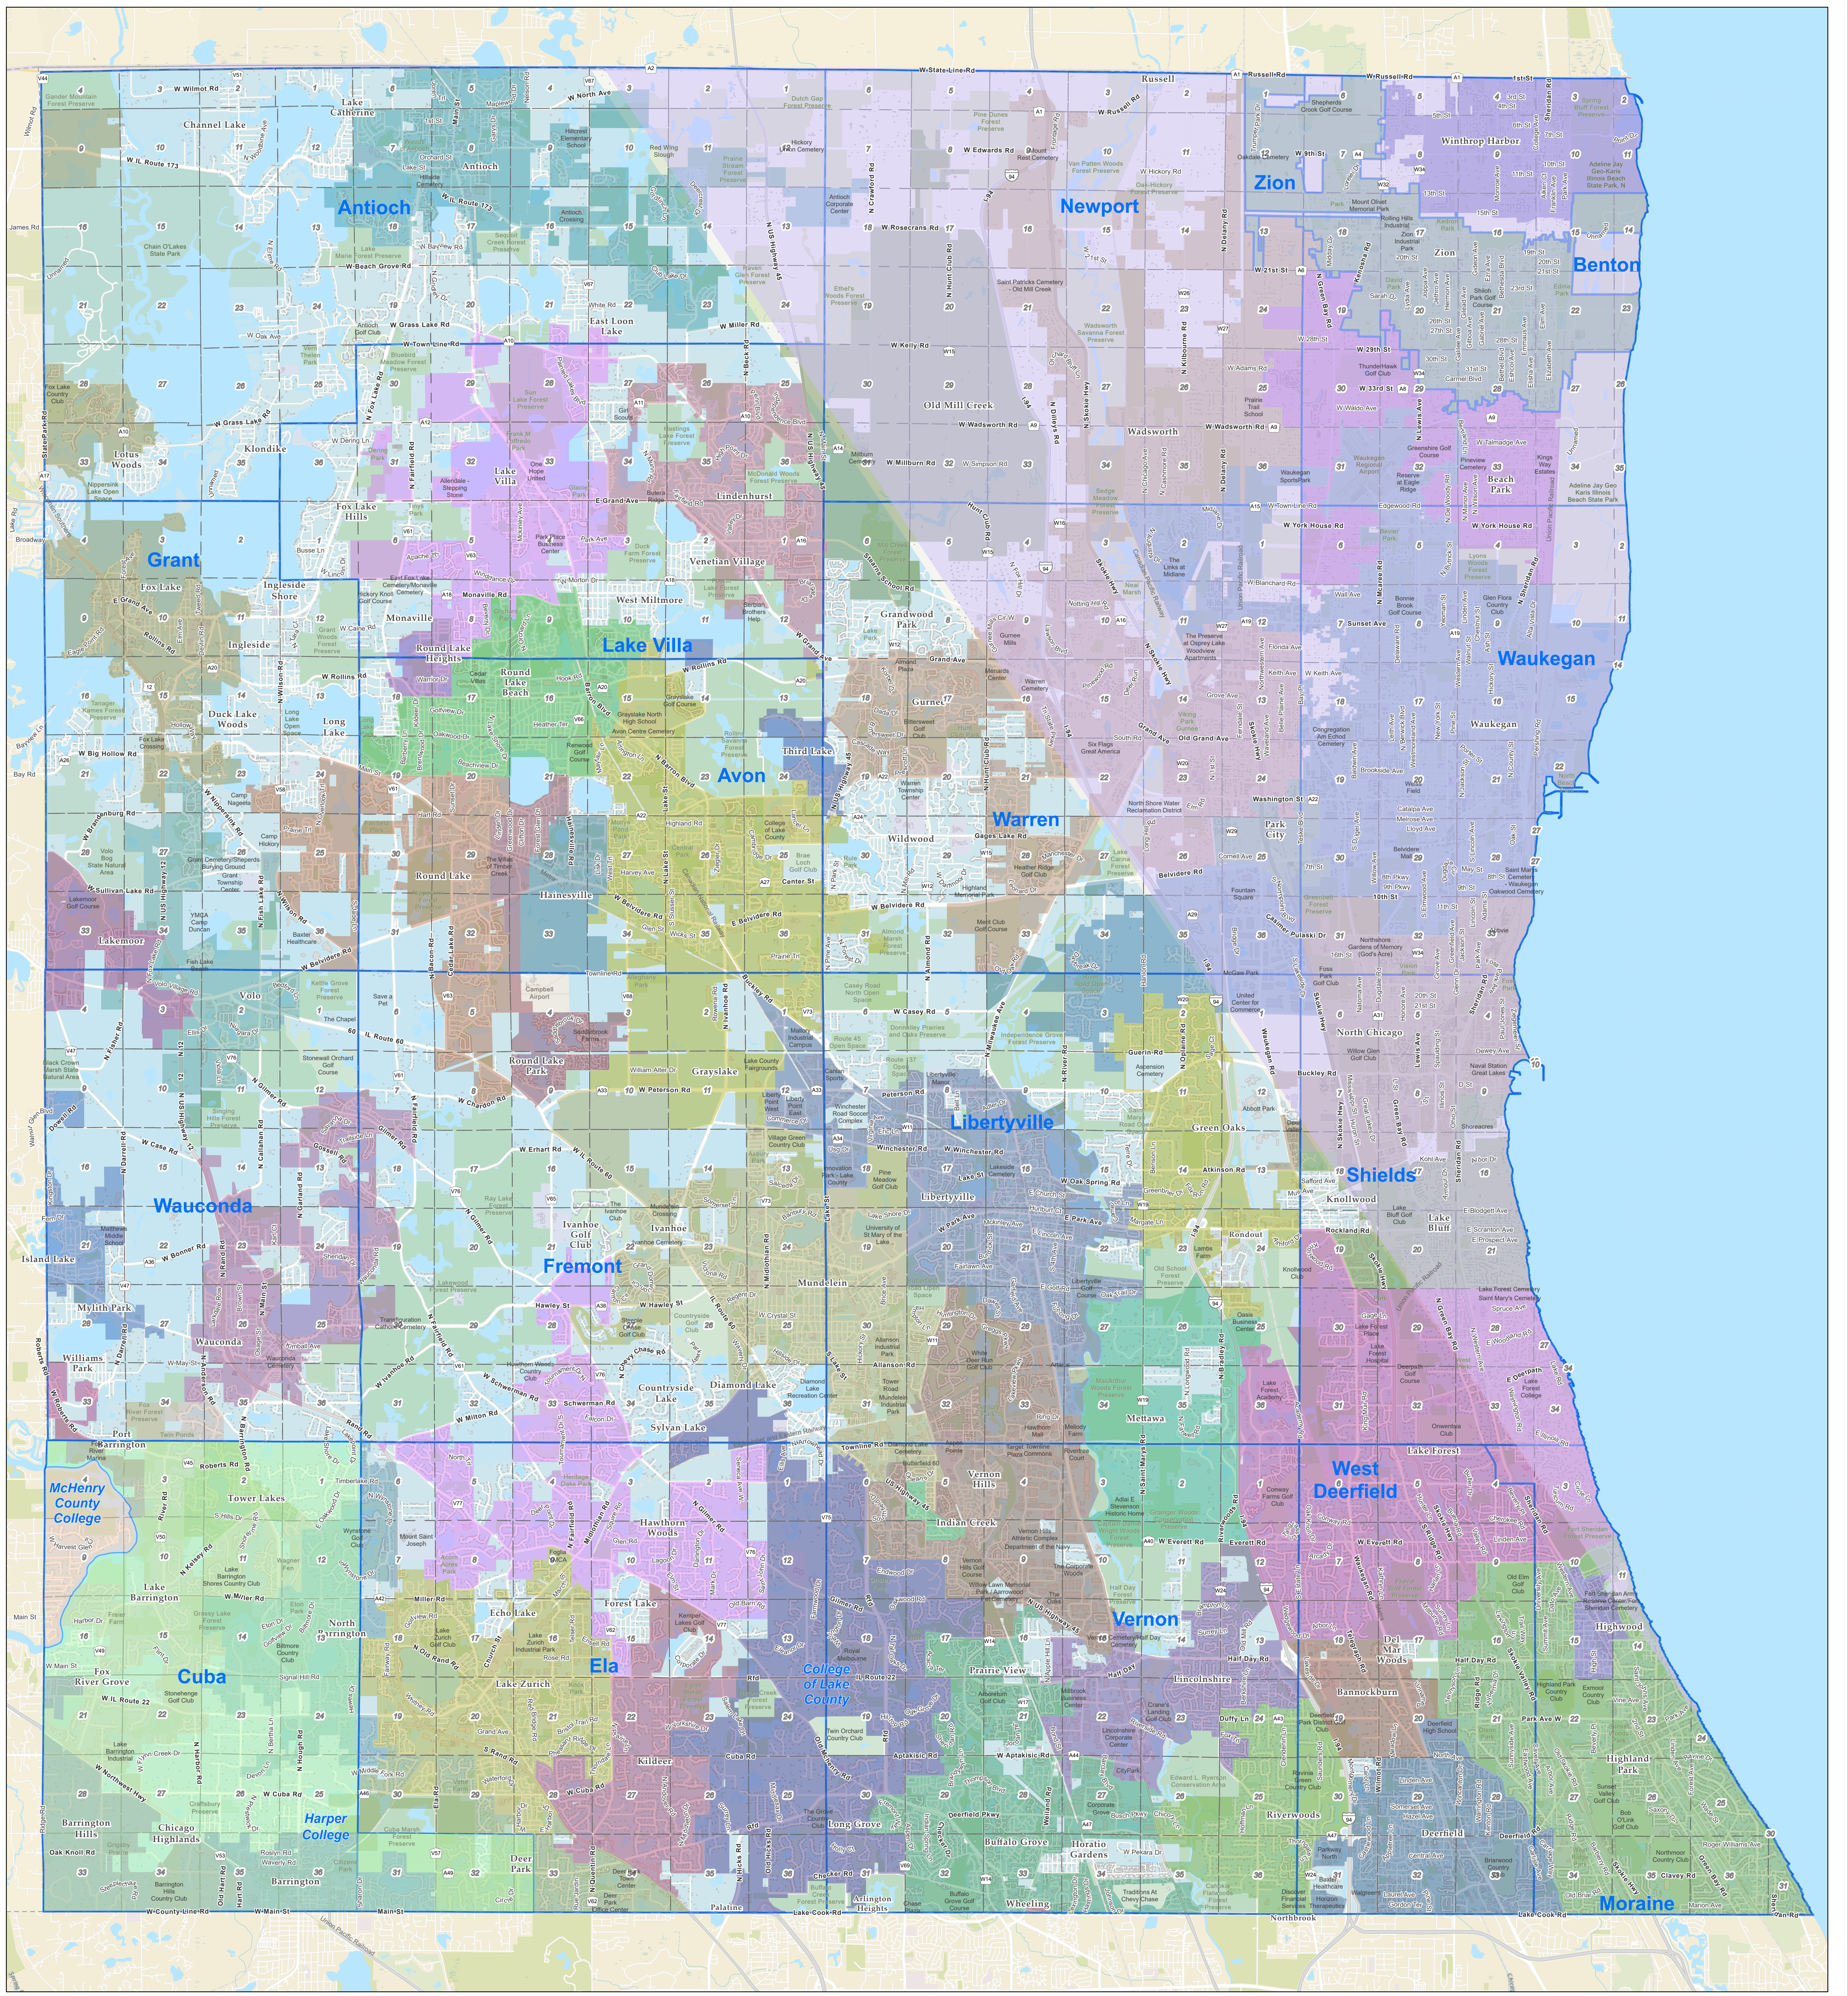

Lake County, Illinois - Junior College Districts

Prepared by:
Lake County GIS/Mapping Division
18 North County Street
Waukegan, Illinois 60085
(847) 377-2388

Map Legend

- Water
- Parks and Forest Preserves
- Building Footprint
- Tax Parcels
- District Boundary