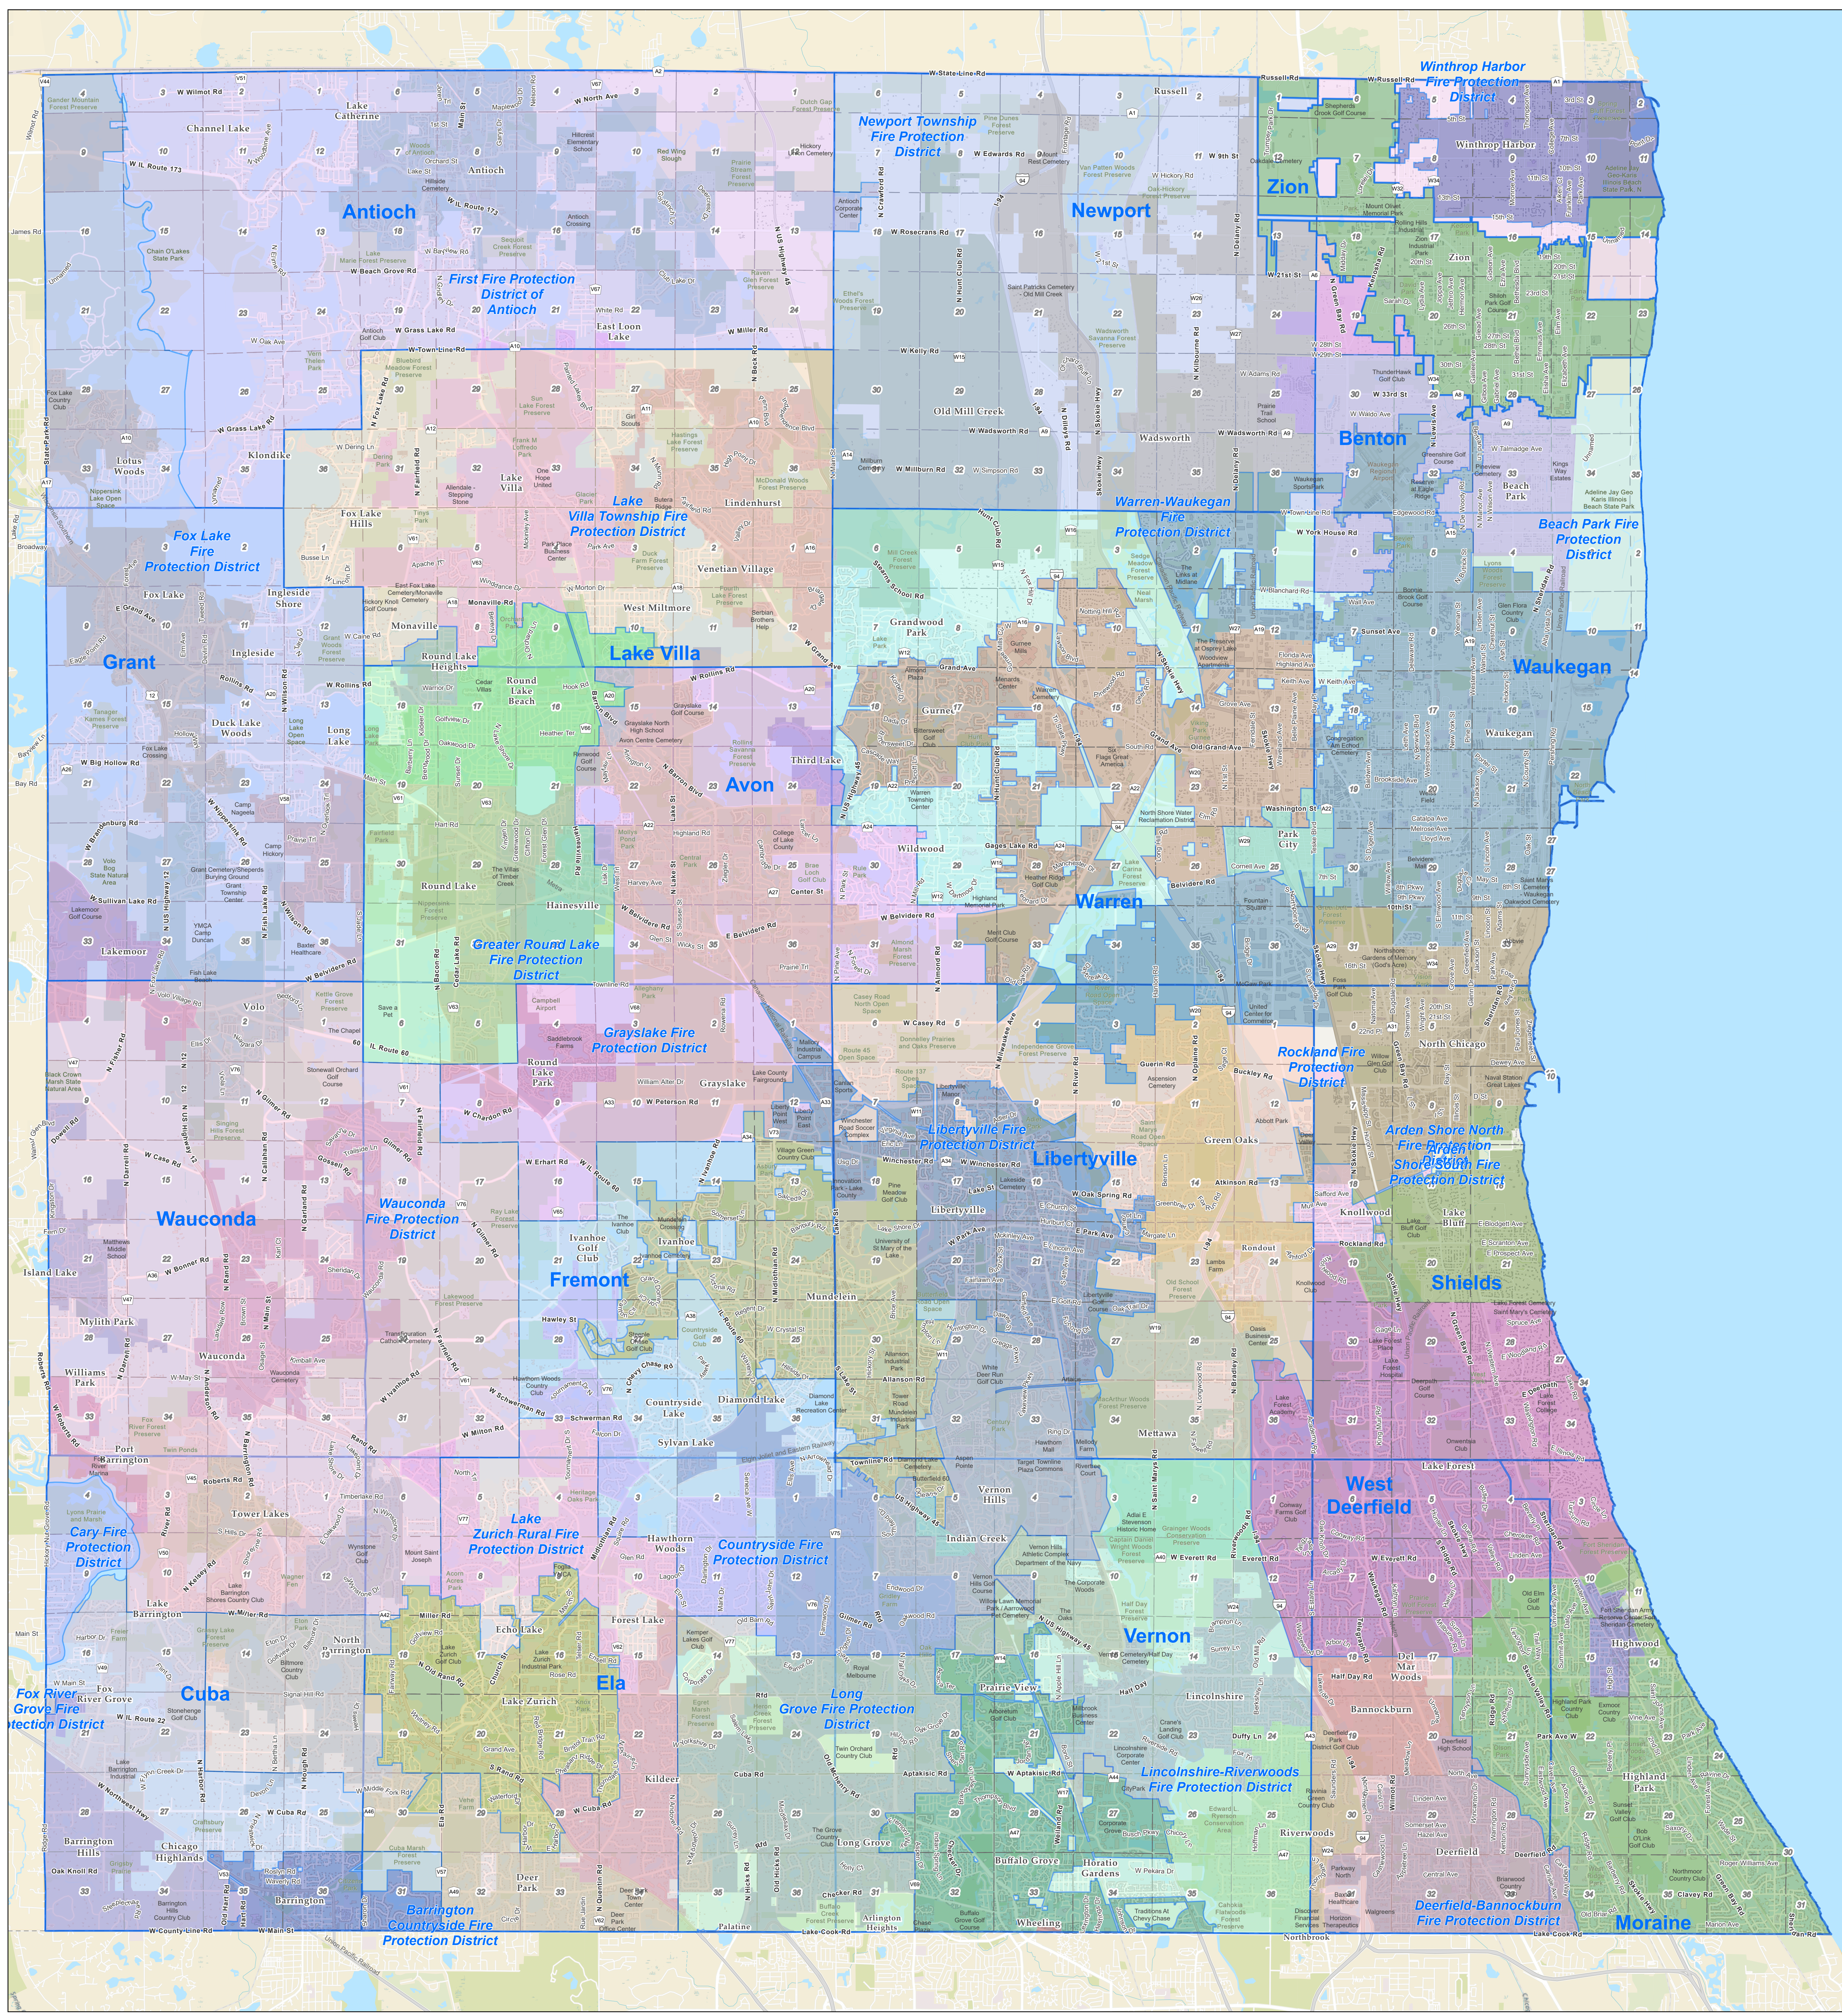

Lake County, Illinois - Fire Protection Districts

Prepared by:
Lake County GIS/Mapping Division
18 North County Street
Waukegan, Illinois 60085
(847) 377-2388

4,000 0 4,000 8,000 12,000 Feet

Revised:
2023

Map Legend

- Water
- Parks and Forest Preserves
- Building Footprint
- Tax Parcels
- District Boundary