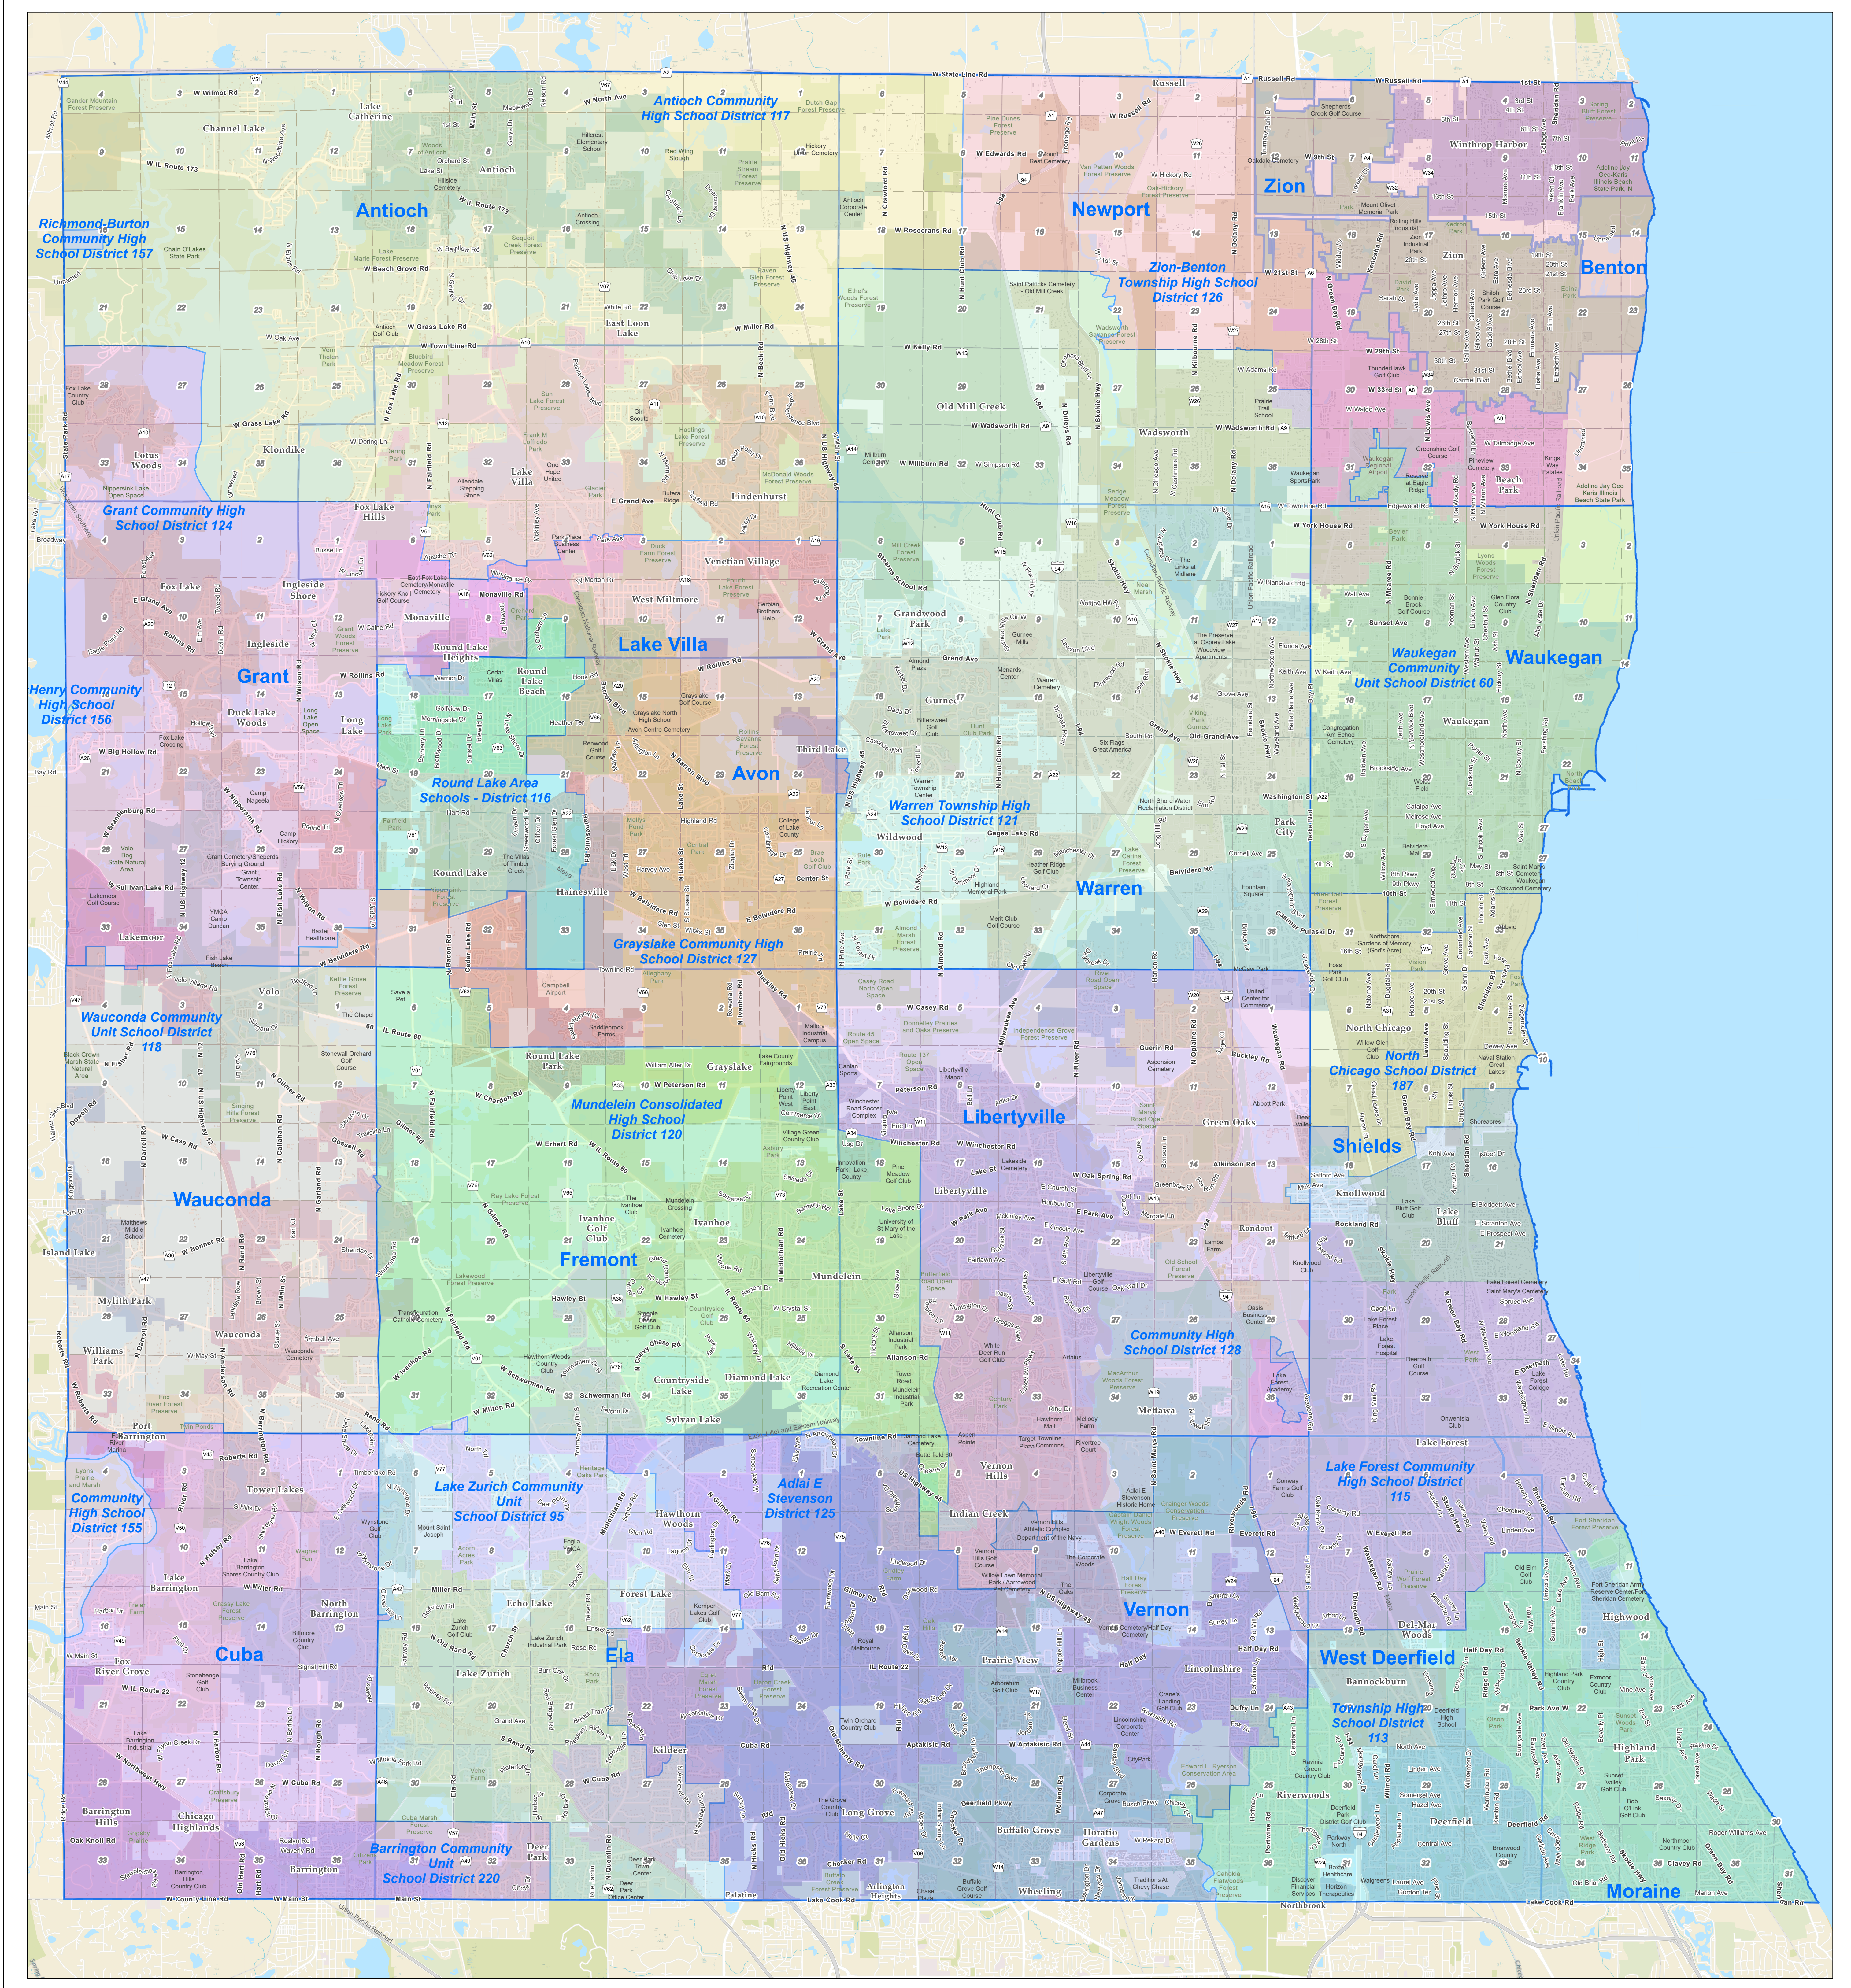

Lake County, Illinois - High School Districts

Revised: 2023

Map Legend

-  Water
-  Parks and Forest Preserves
-  Building Footprint
-  Tax Parcels
-  District Boundary