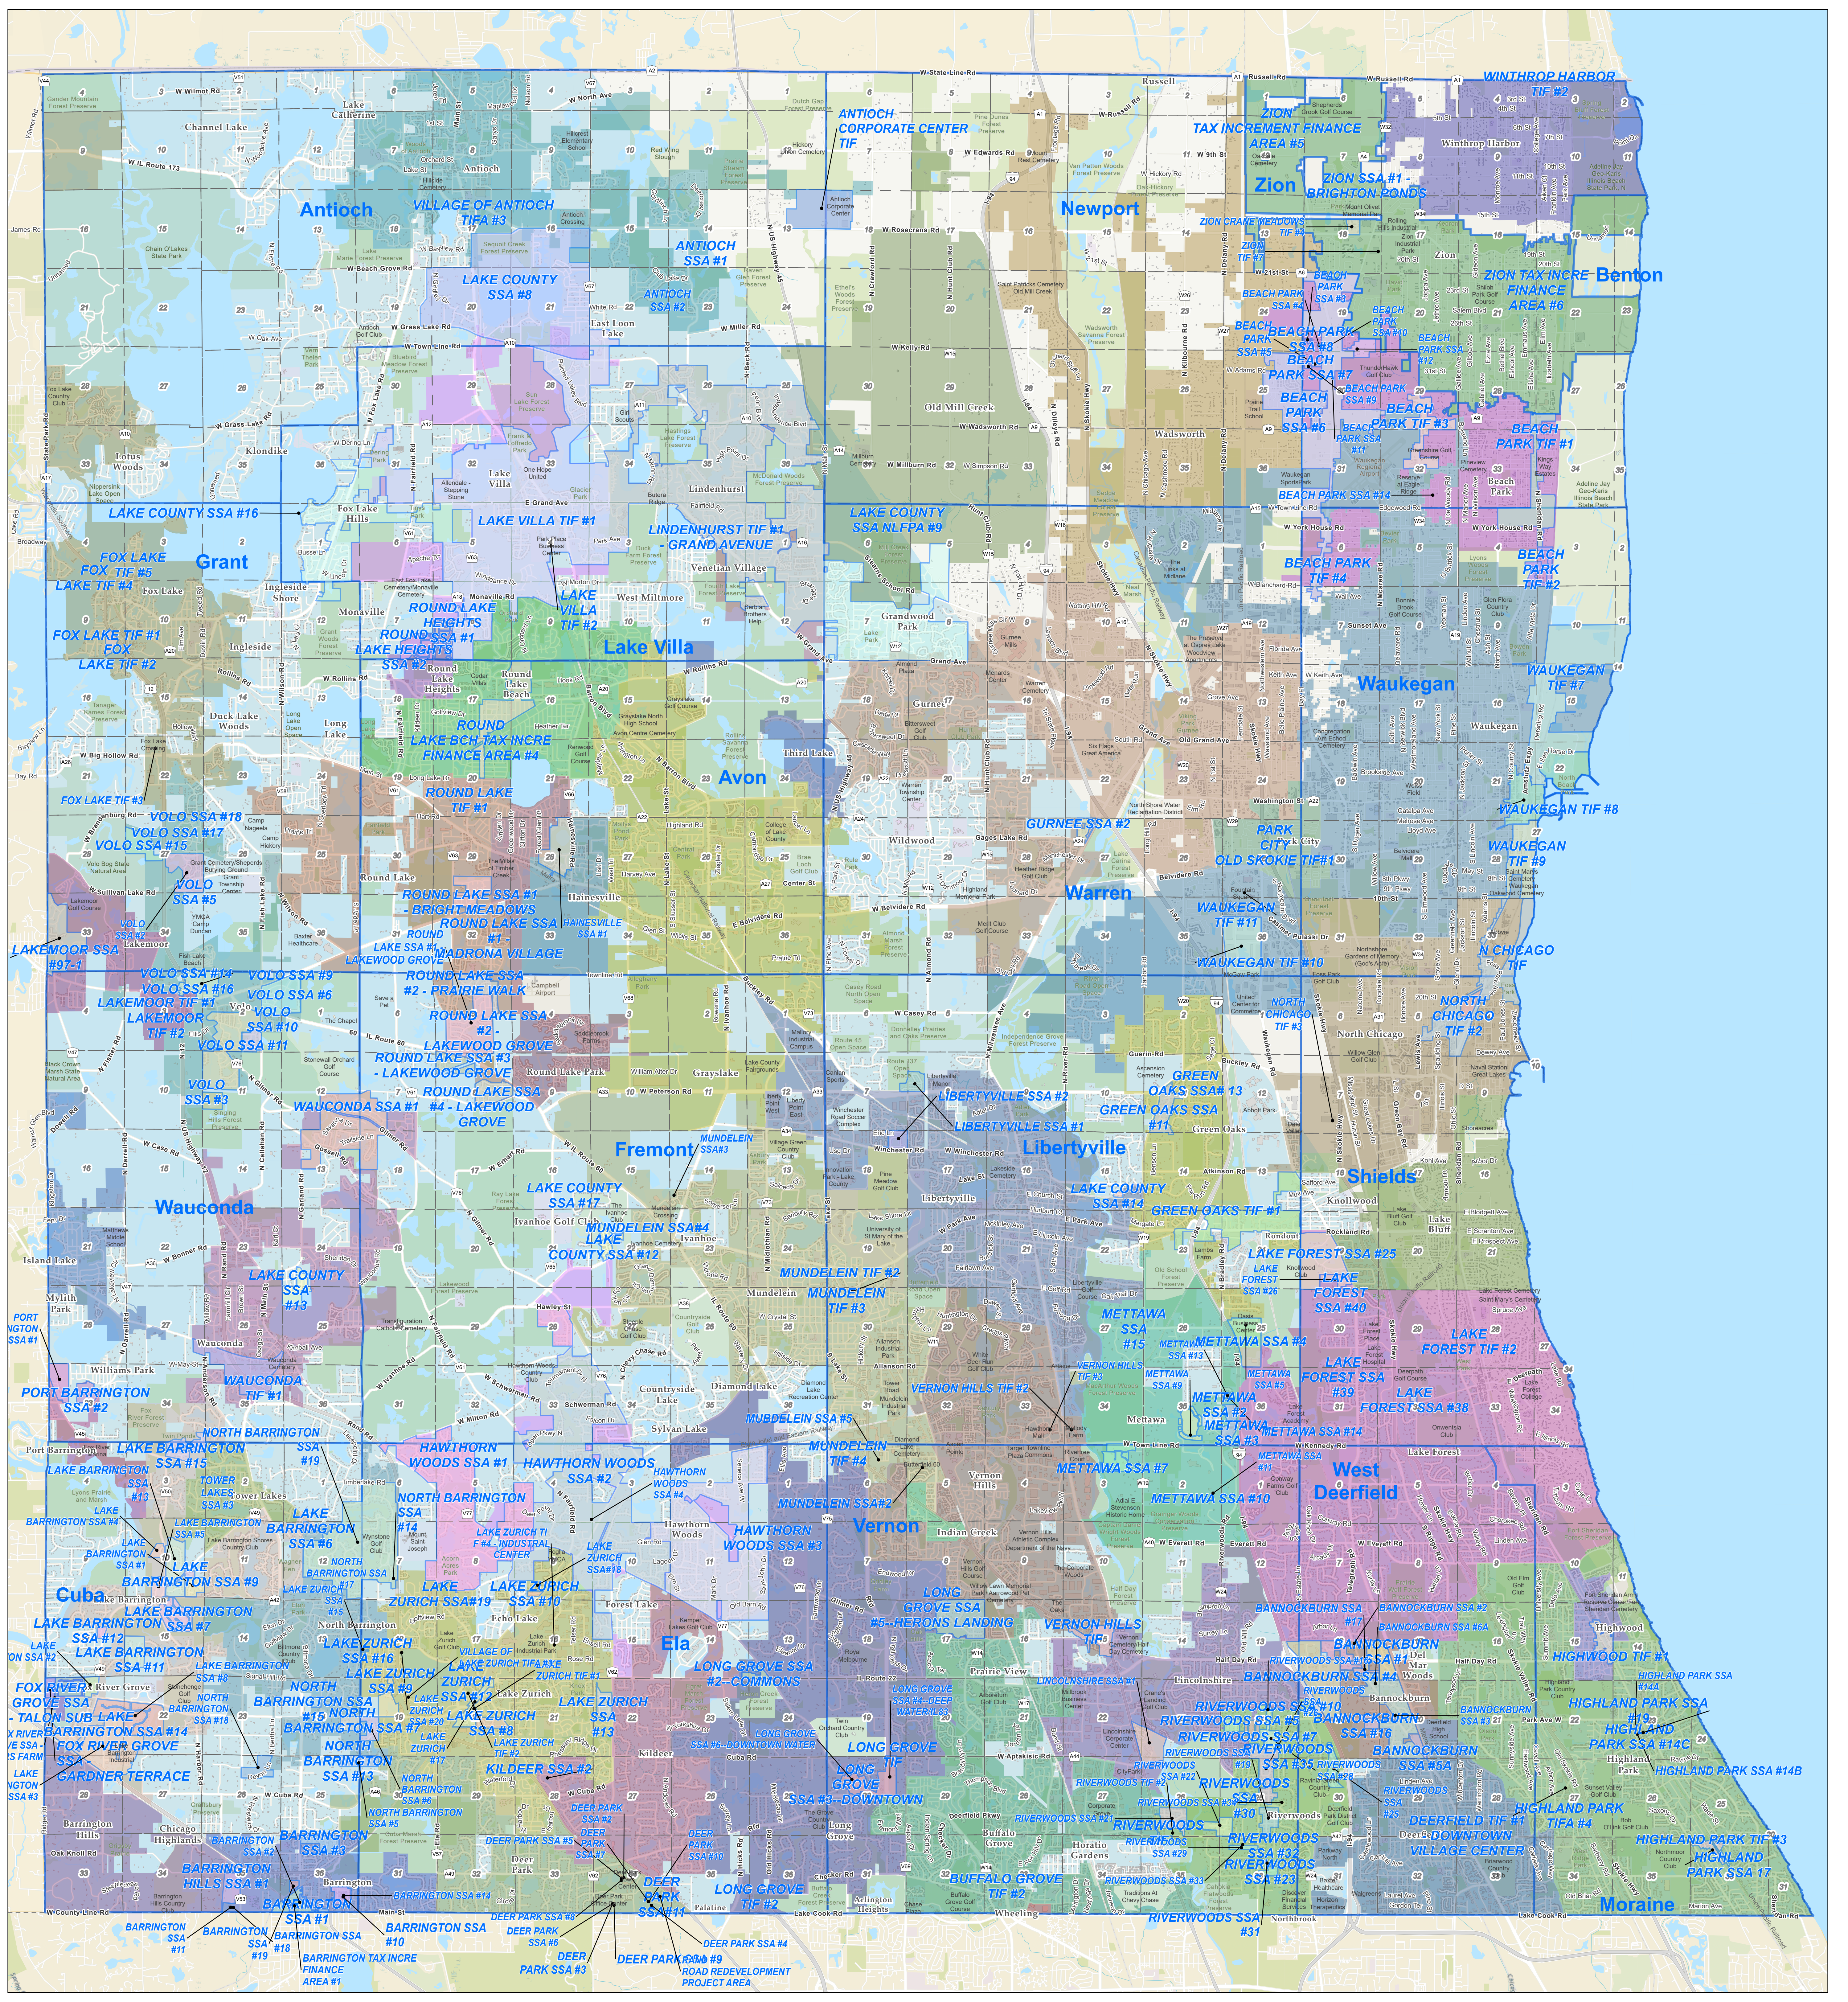

Lake County, Illinois - Special Service Areas

 Prepared by:

 Lake County GIS/Mapping Division

 18 North County Street

 Waukegan, Illinois 60085

 (847) 377-2388

Revised: 2023

Map Legend

-  Water
-  Parks and Forest Preserves
-  Building Footprint
-  Tax Parcels
-  District Boundary