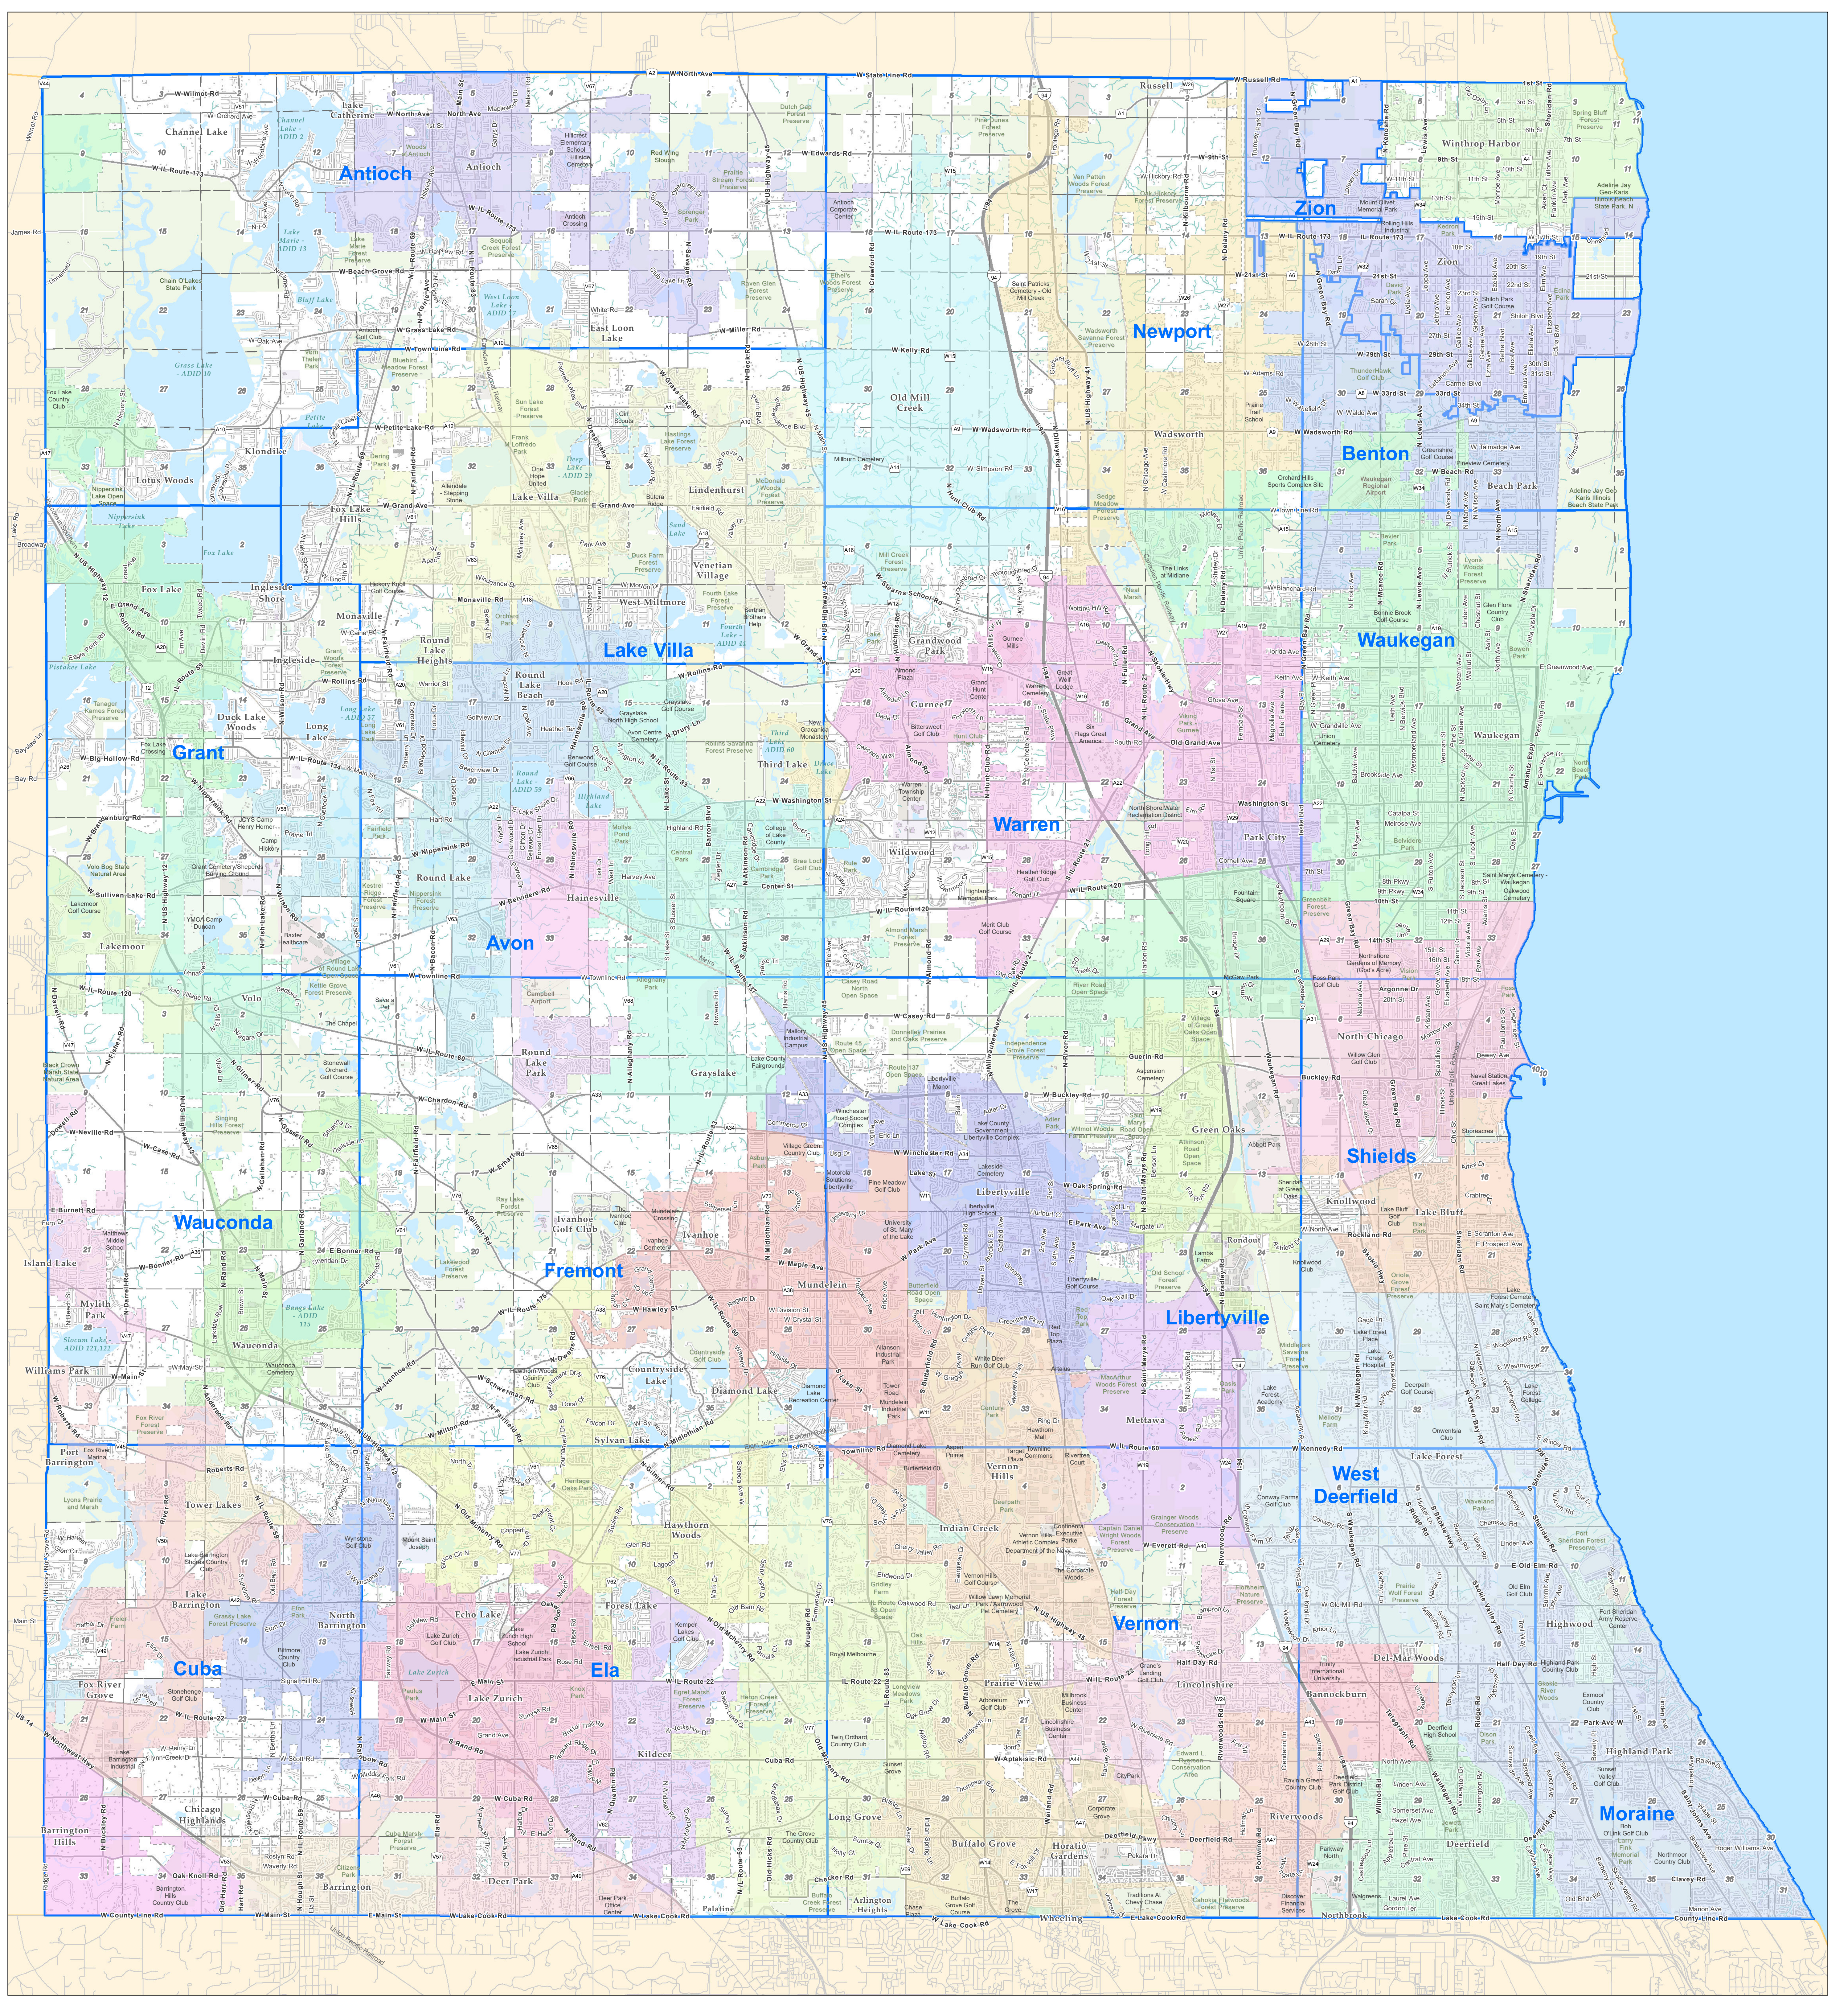

Lake County, Illinois - Township and City/Village

Revised: 2019

Landmark Classification		District Boundary
	Agriculture, Food, and Livestock	
	Banking and Finance, Commercial and Retail	
	Emergency Response and Law Enforcement	
	Education	
	Health and Medical	
	Industry; Mail and Shipping	
	Public Attractions	
	Parks and Forest Preserves	
	Water	
	Cemetery	
	Golf Course	