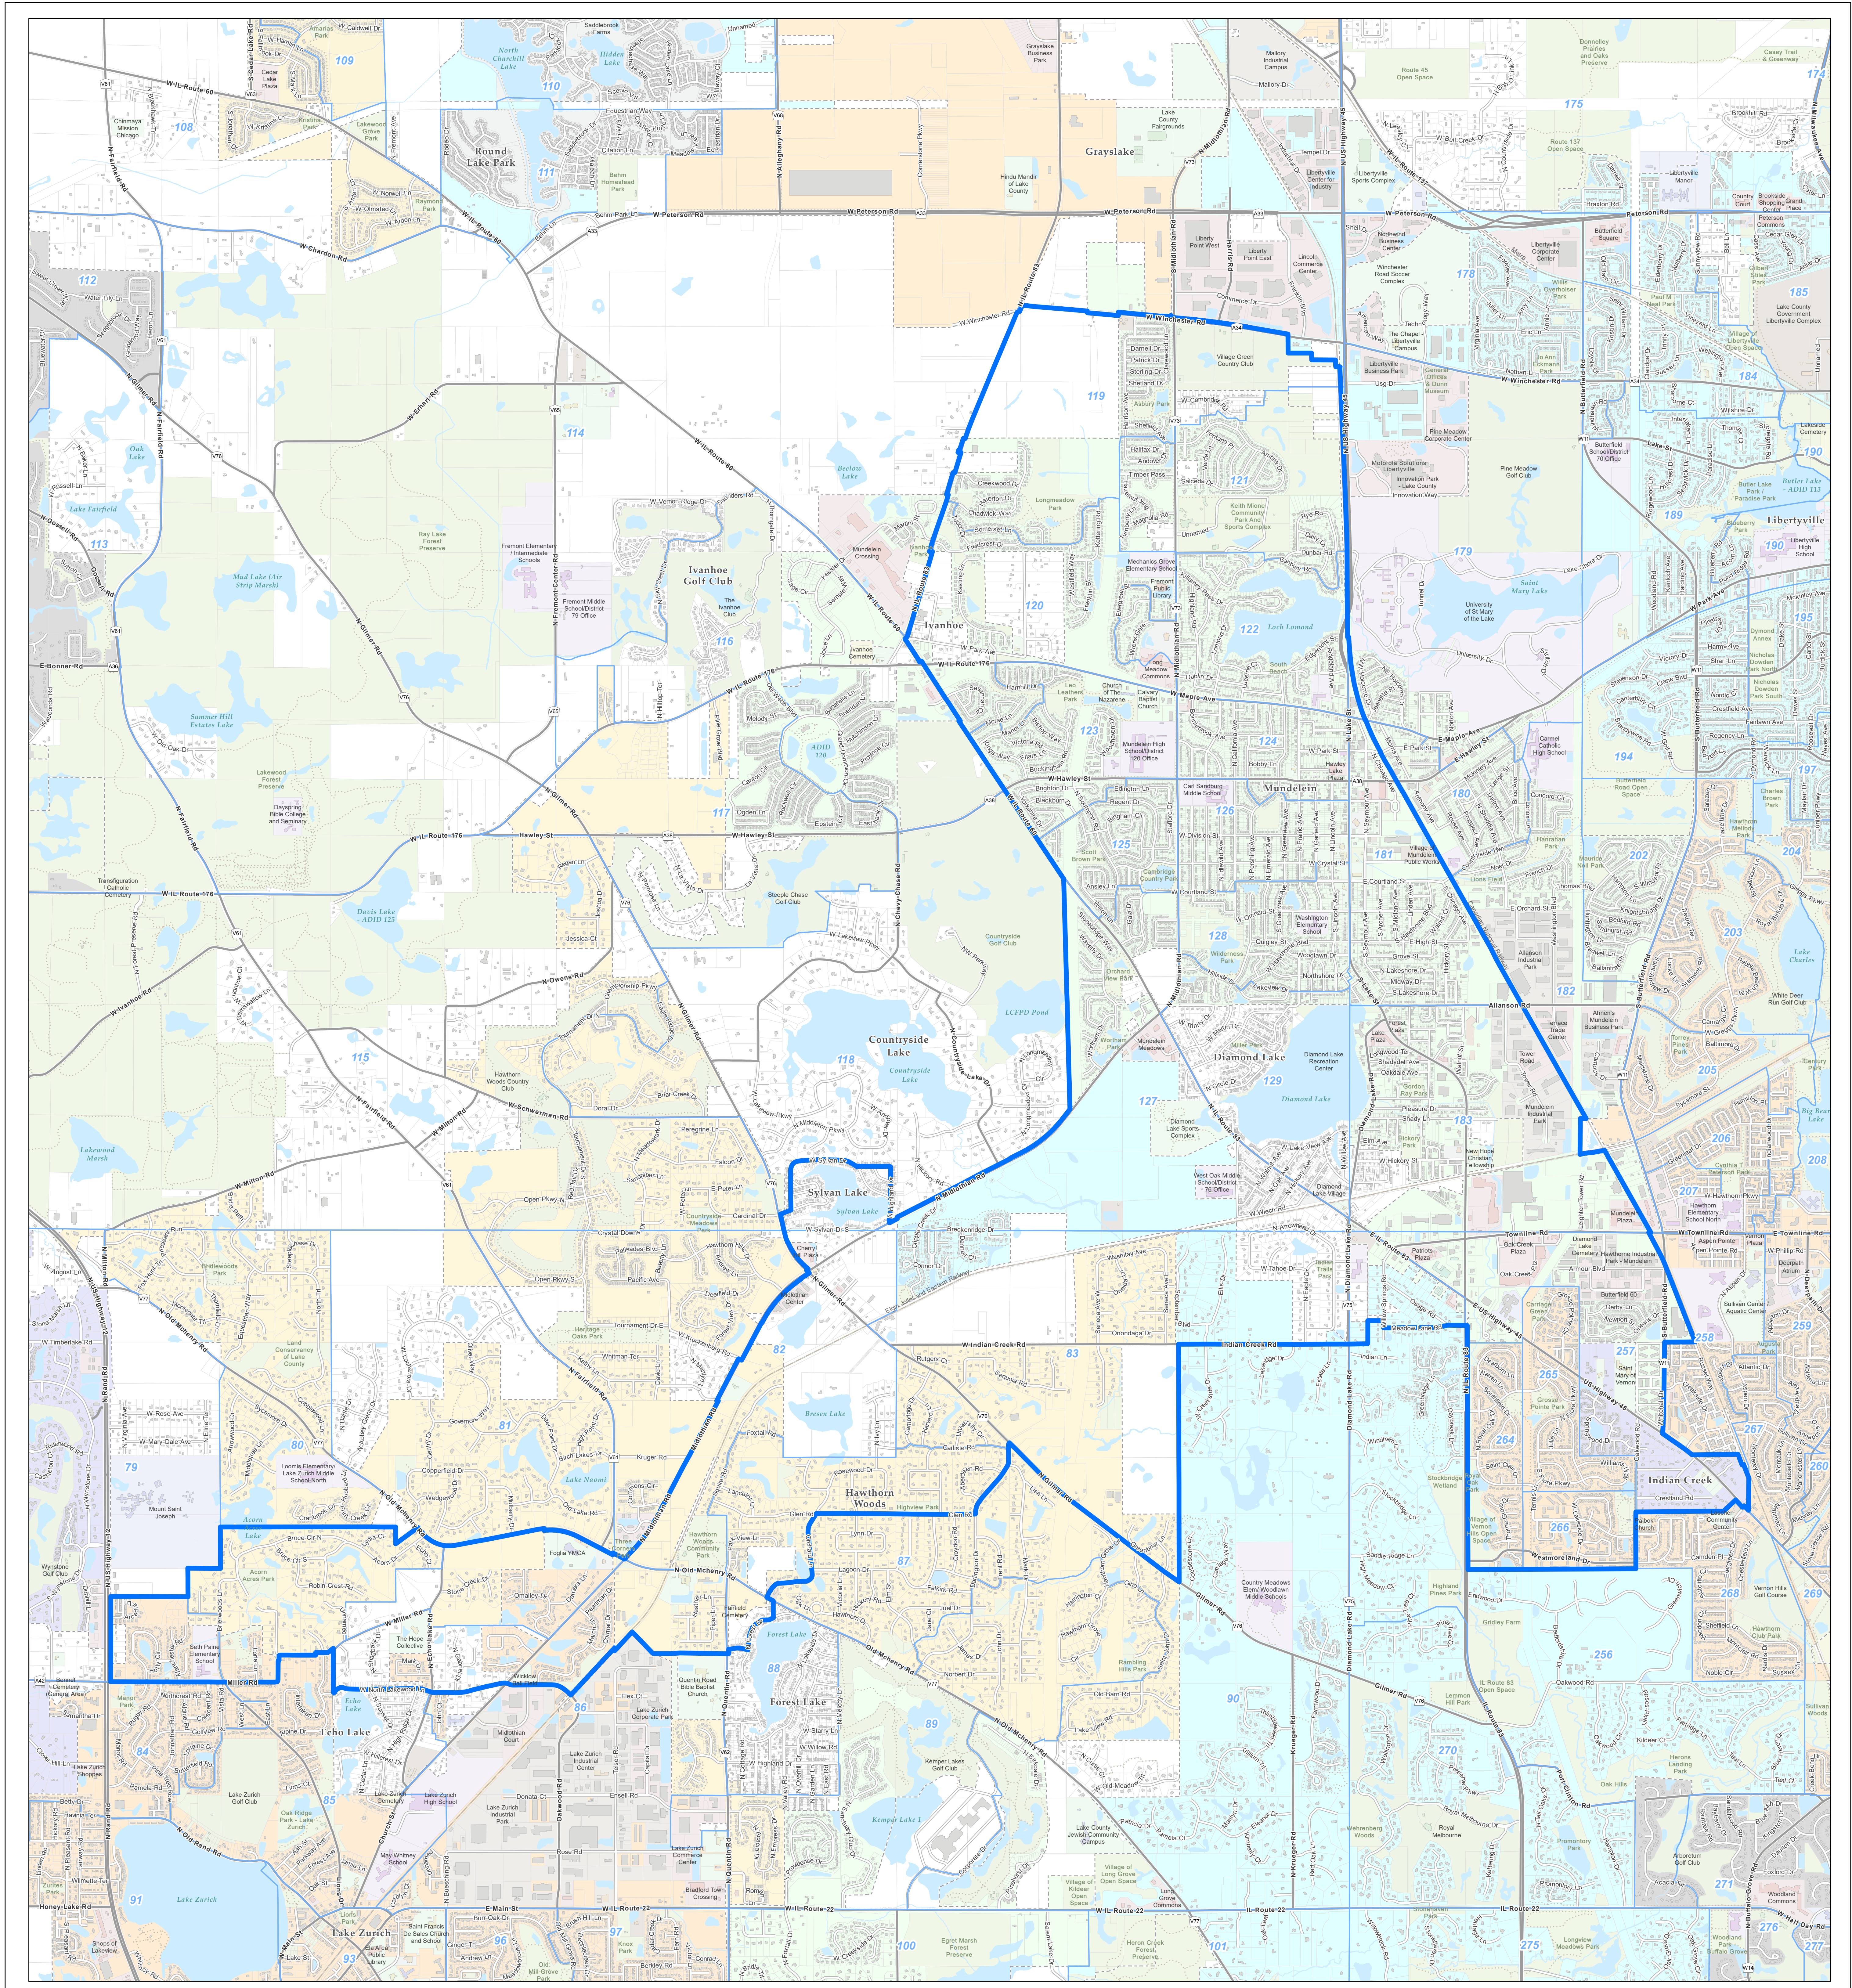

# Lake County, Illinois - 2022 County Board District: 10th

Prepared by:  
Lake County GIS/Mapping Division  
18 North County Street  
Waukegan, Illinois 60085  
(847) 377-2388

1,300 0 1,300 2,600 3,900 Feet

- 2022 County Board Boundary
- Township Boundaries
- Municipal Boundaries
- 2022 Election Precincts Boundaries