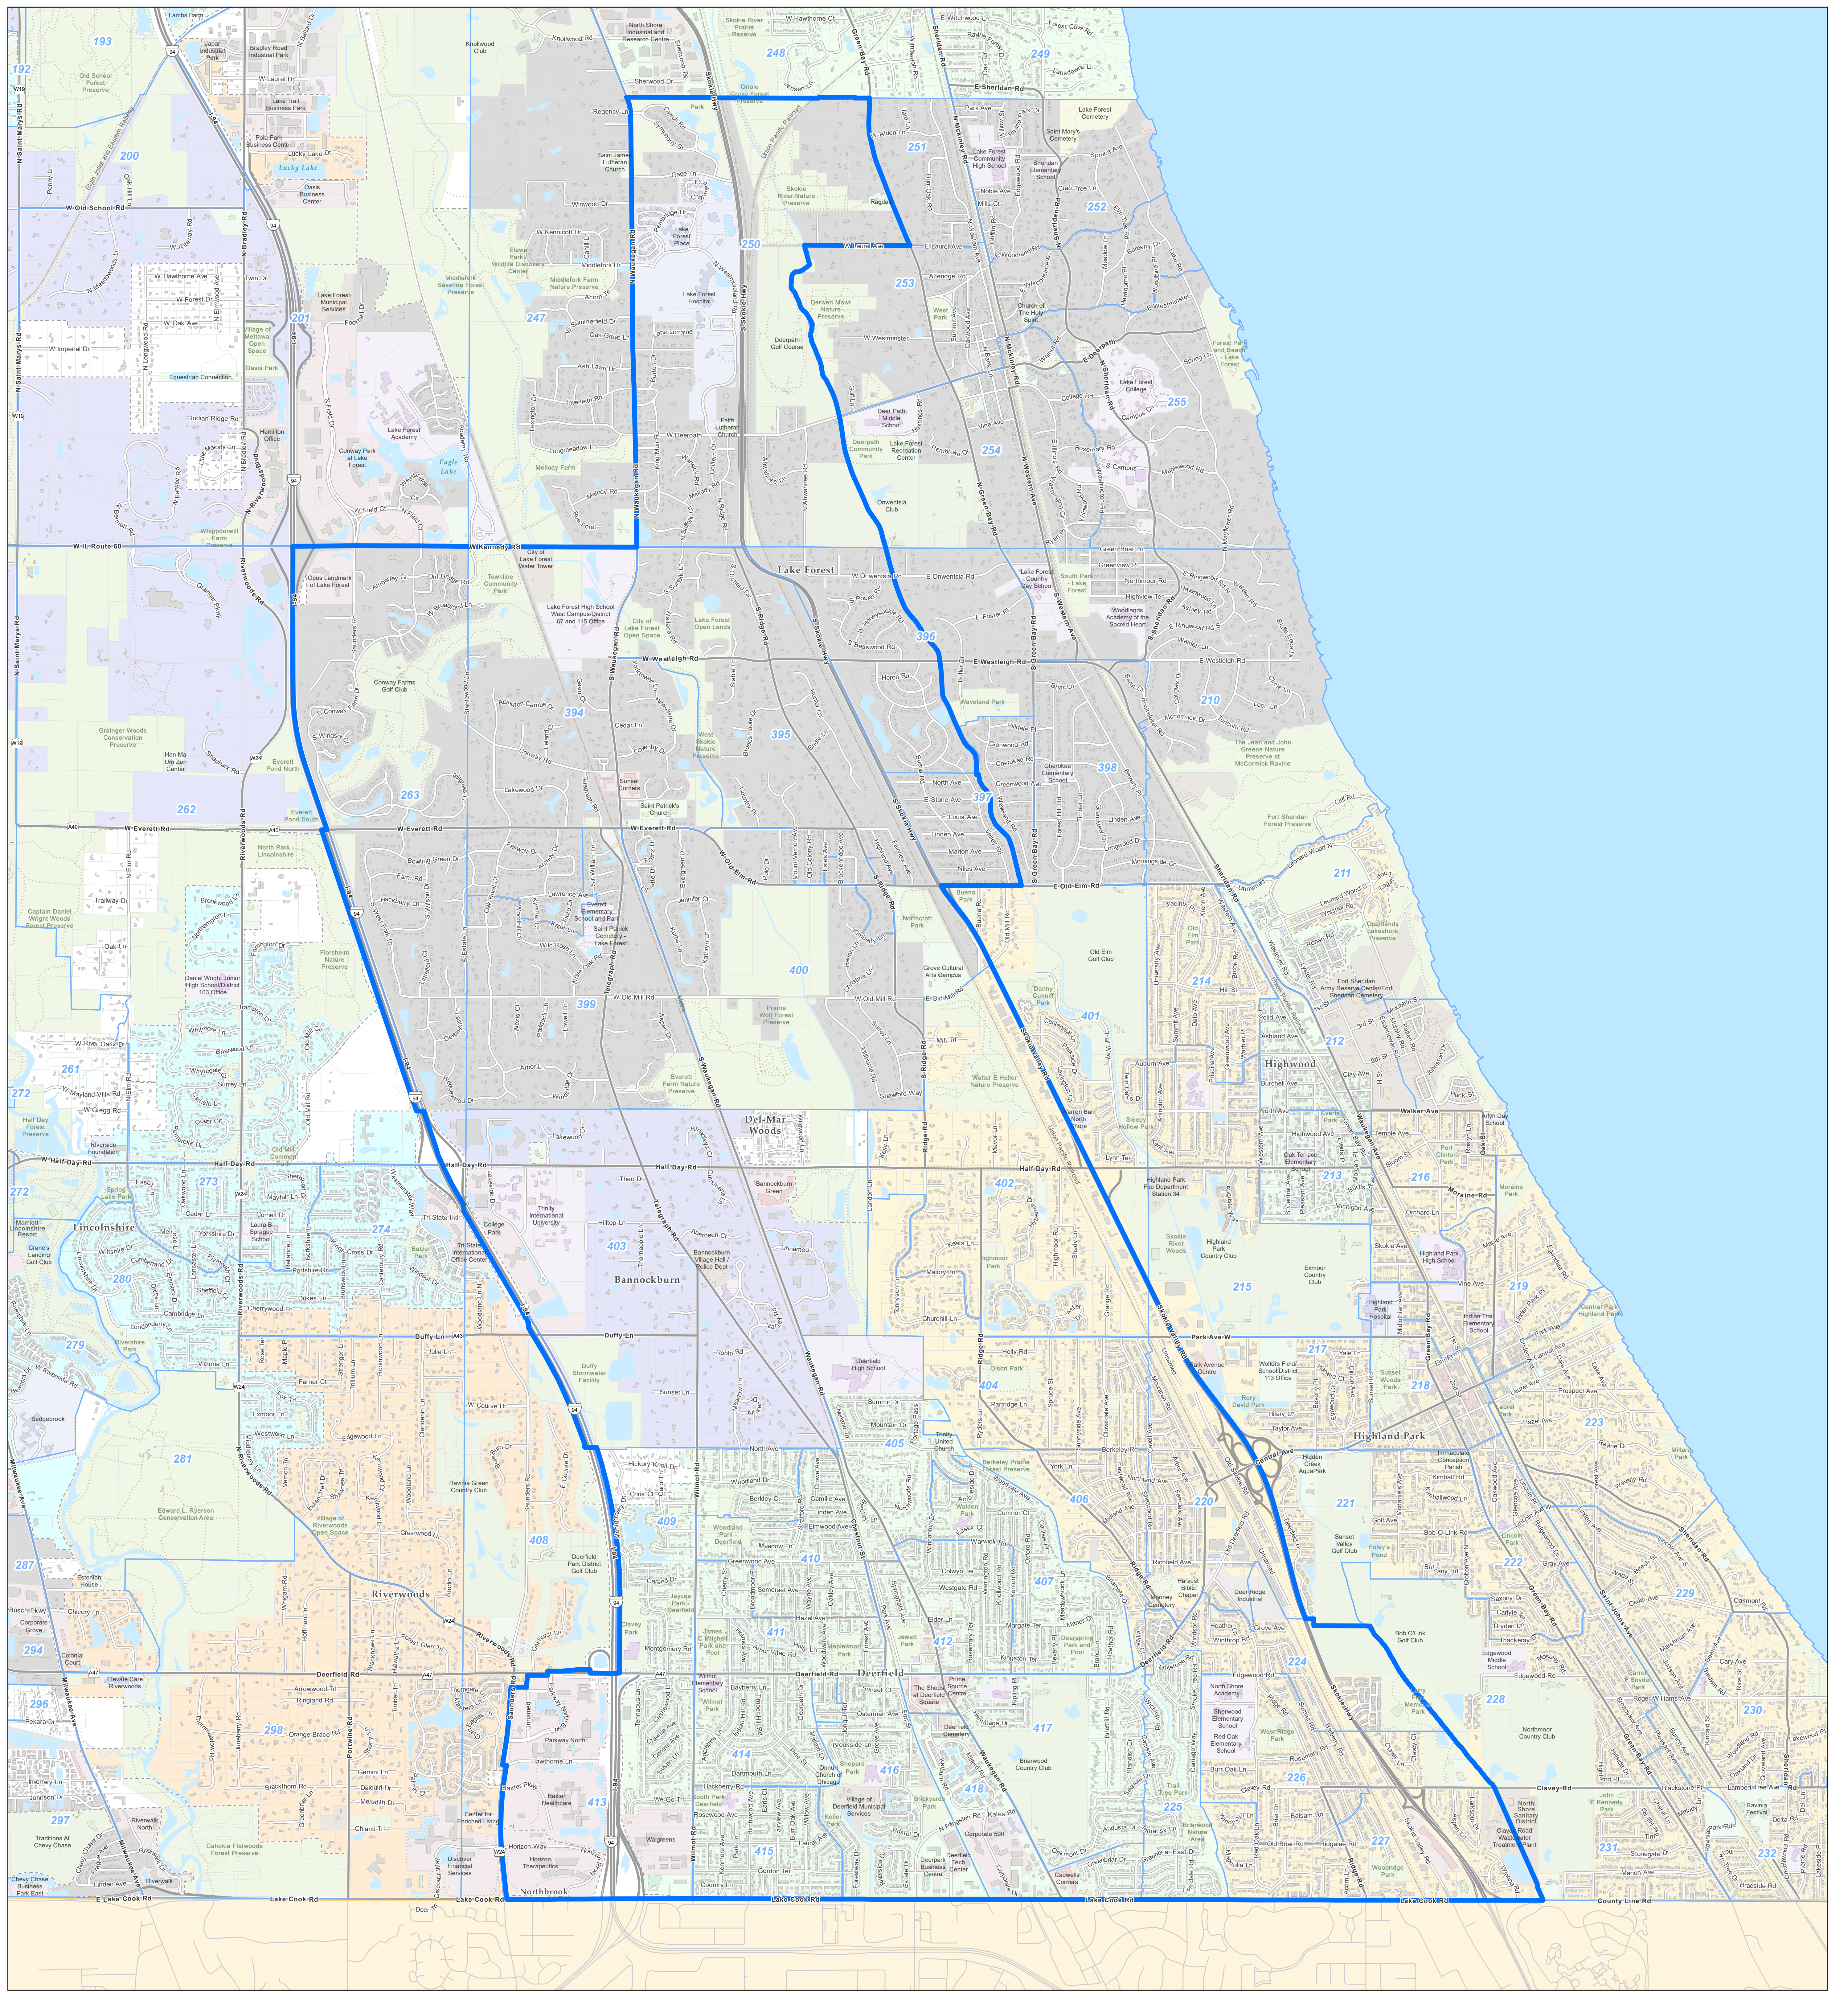

Lake County, Illinois - 2022 County Board District: 12th

 Prepared by:

 Lake County GIS/Mapping Division

 18 North County Street

 Waukegan, Illinois 60085

 (847) 377-2388

1,400 0 1,400 2,800 4,200 Feet

- 2022 County Board Boundary
- Township Boundaries
- Municipal Boundaries
- 2022 Election Precincts Boundaries