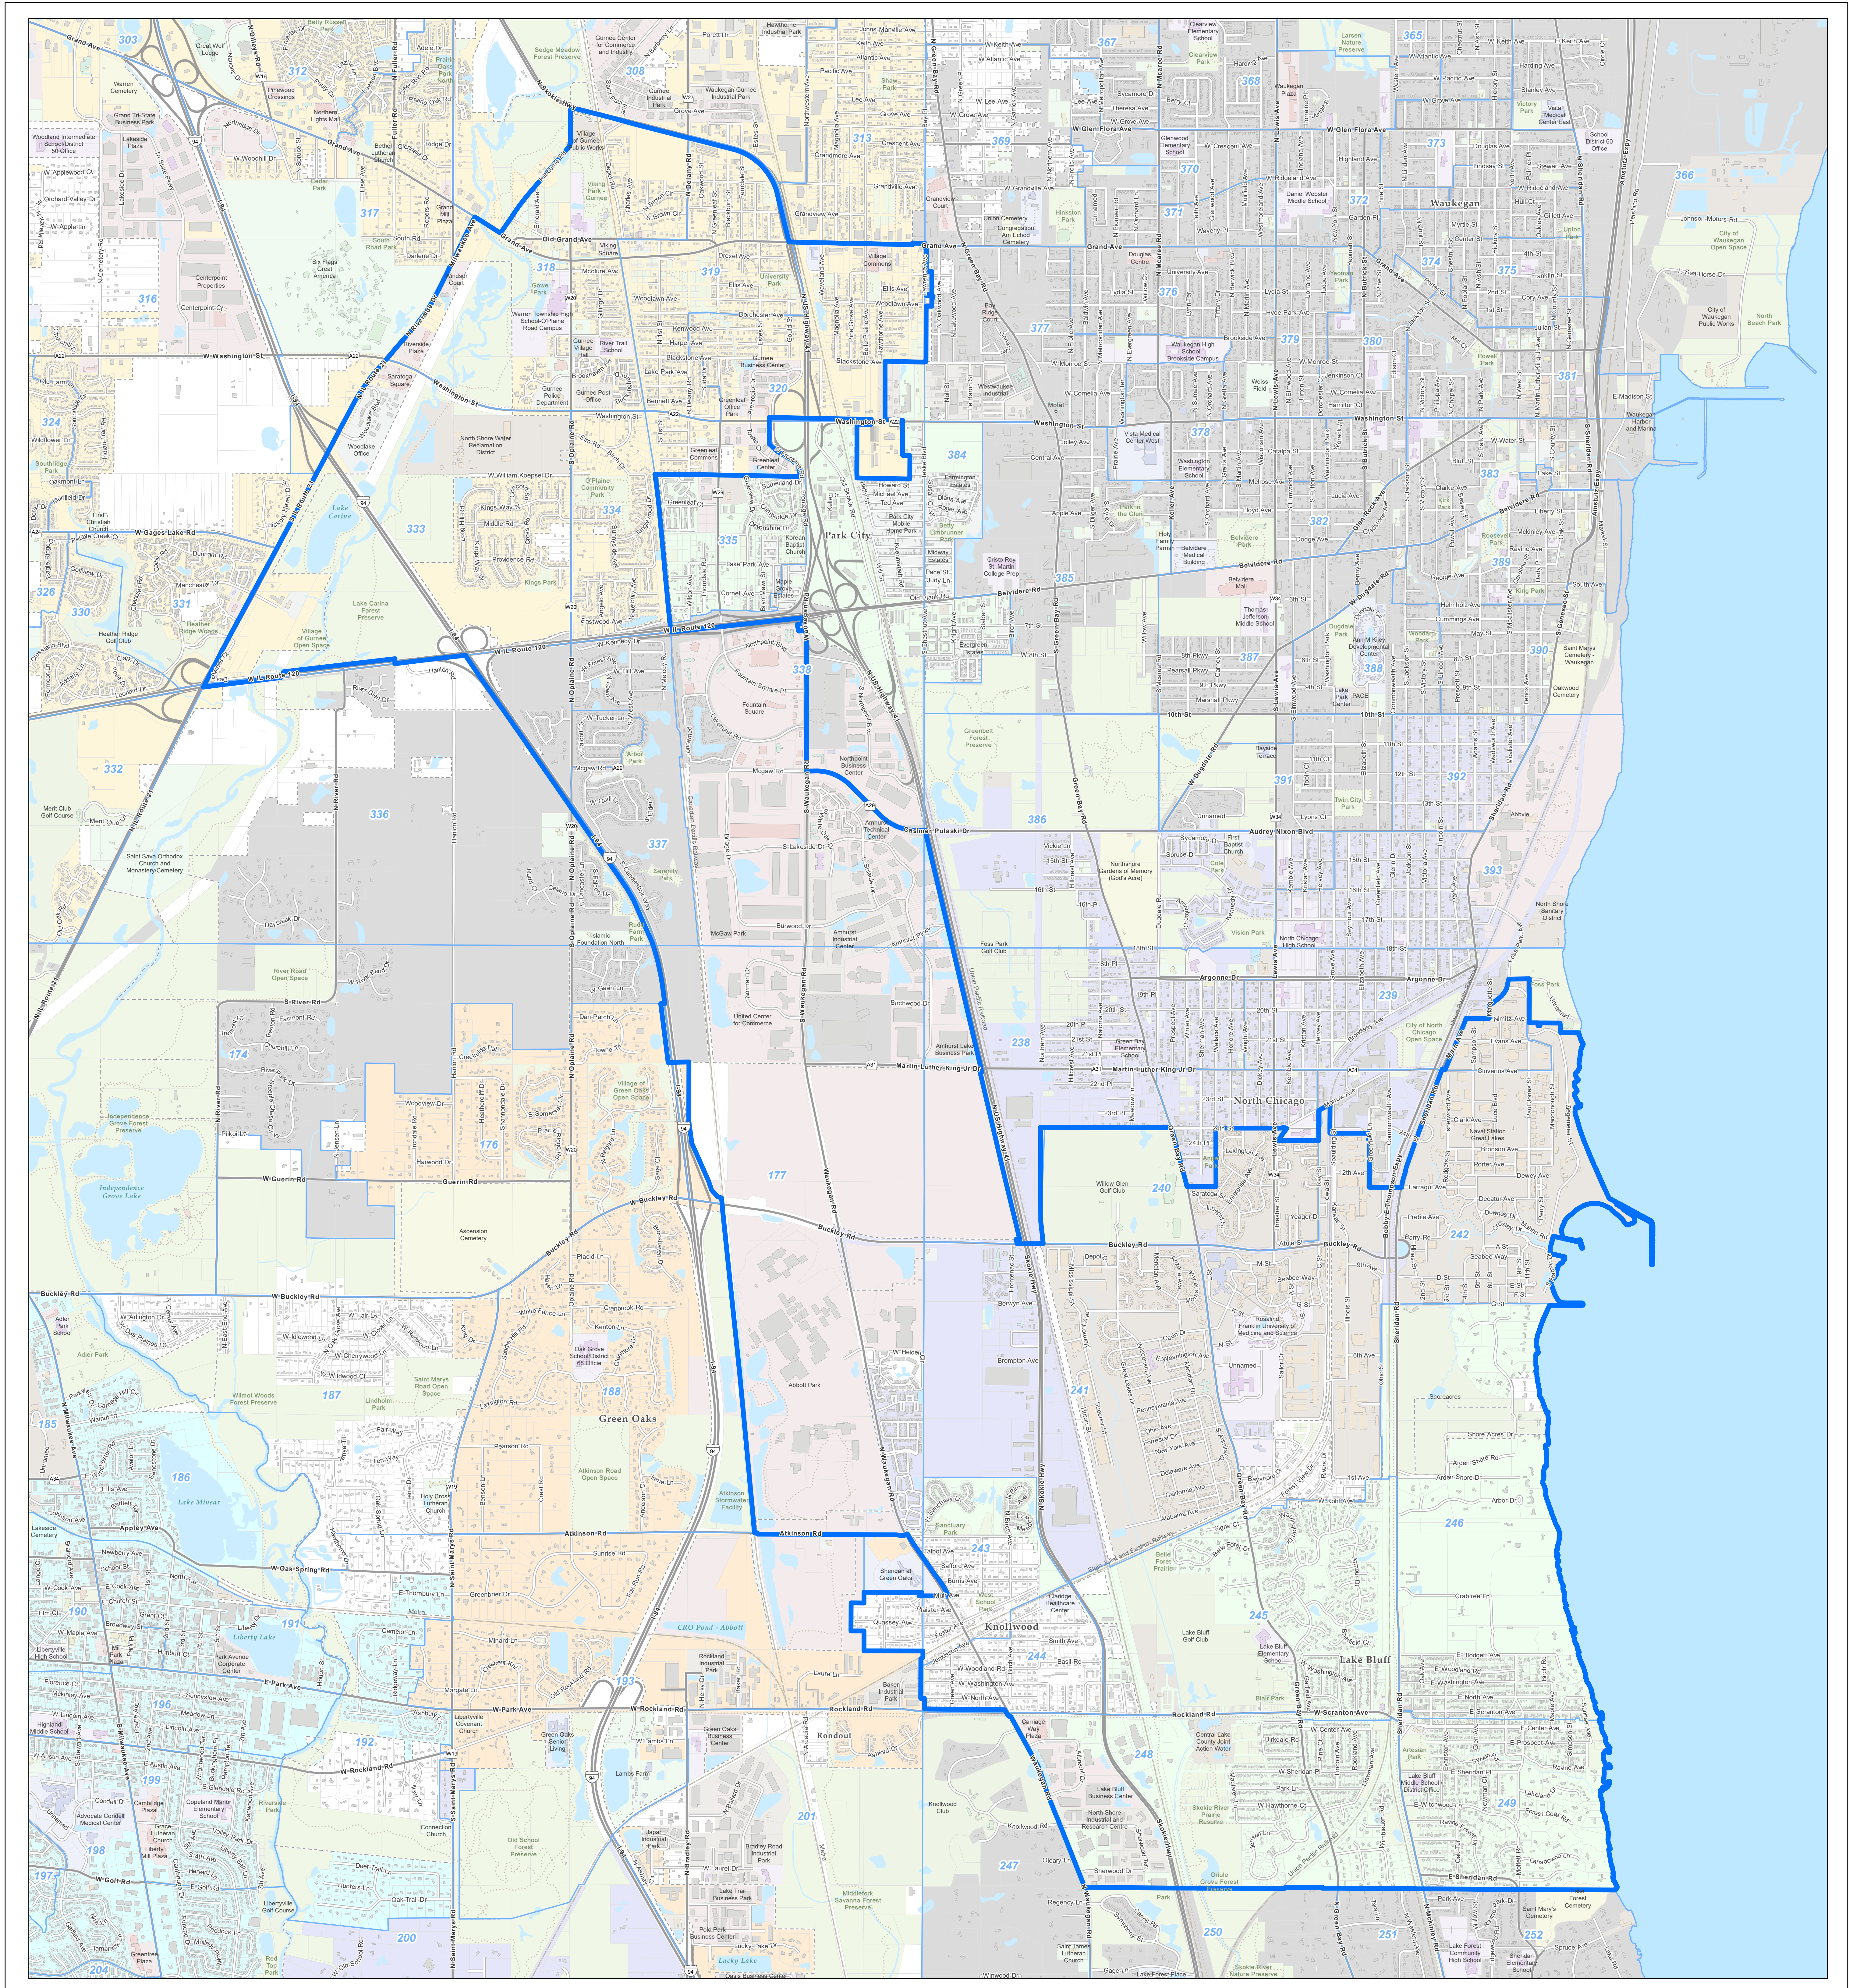

# Lake County, Illinois - 2022 County Board District: 13th

Prepared by:  
 Lake County GIS/Mapping Division  
 18 North County Street  
 Waukegan, Illinois 60085  
 (847) 377-2388

1,300 0 1,300 2,600 3,900 Feet

- 2022 County Board Boundary
- Township Boundaries
- Municipal Boundaries
- 2022 Election Precincts Boundaries