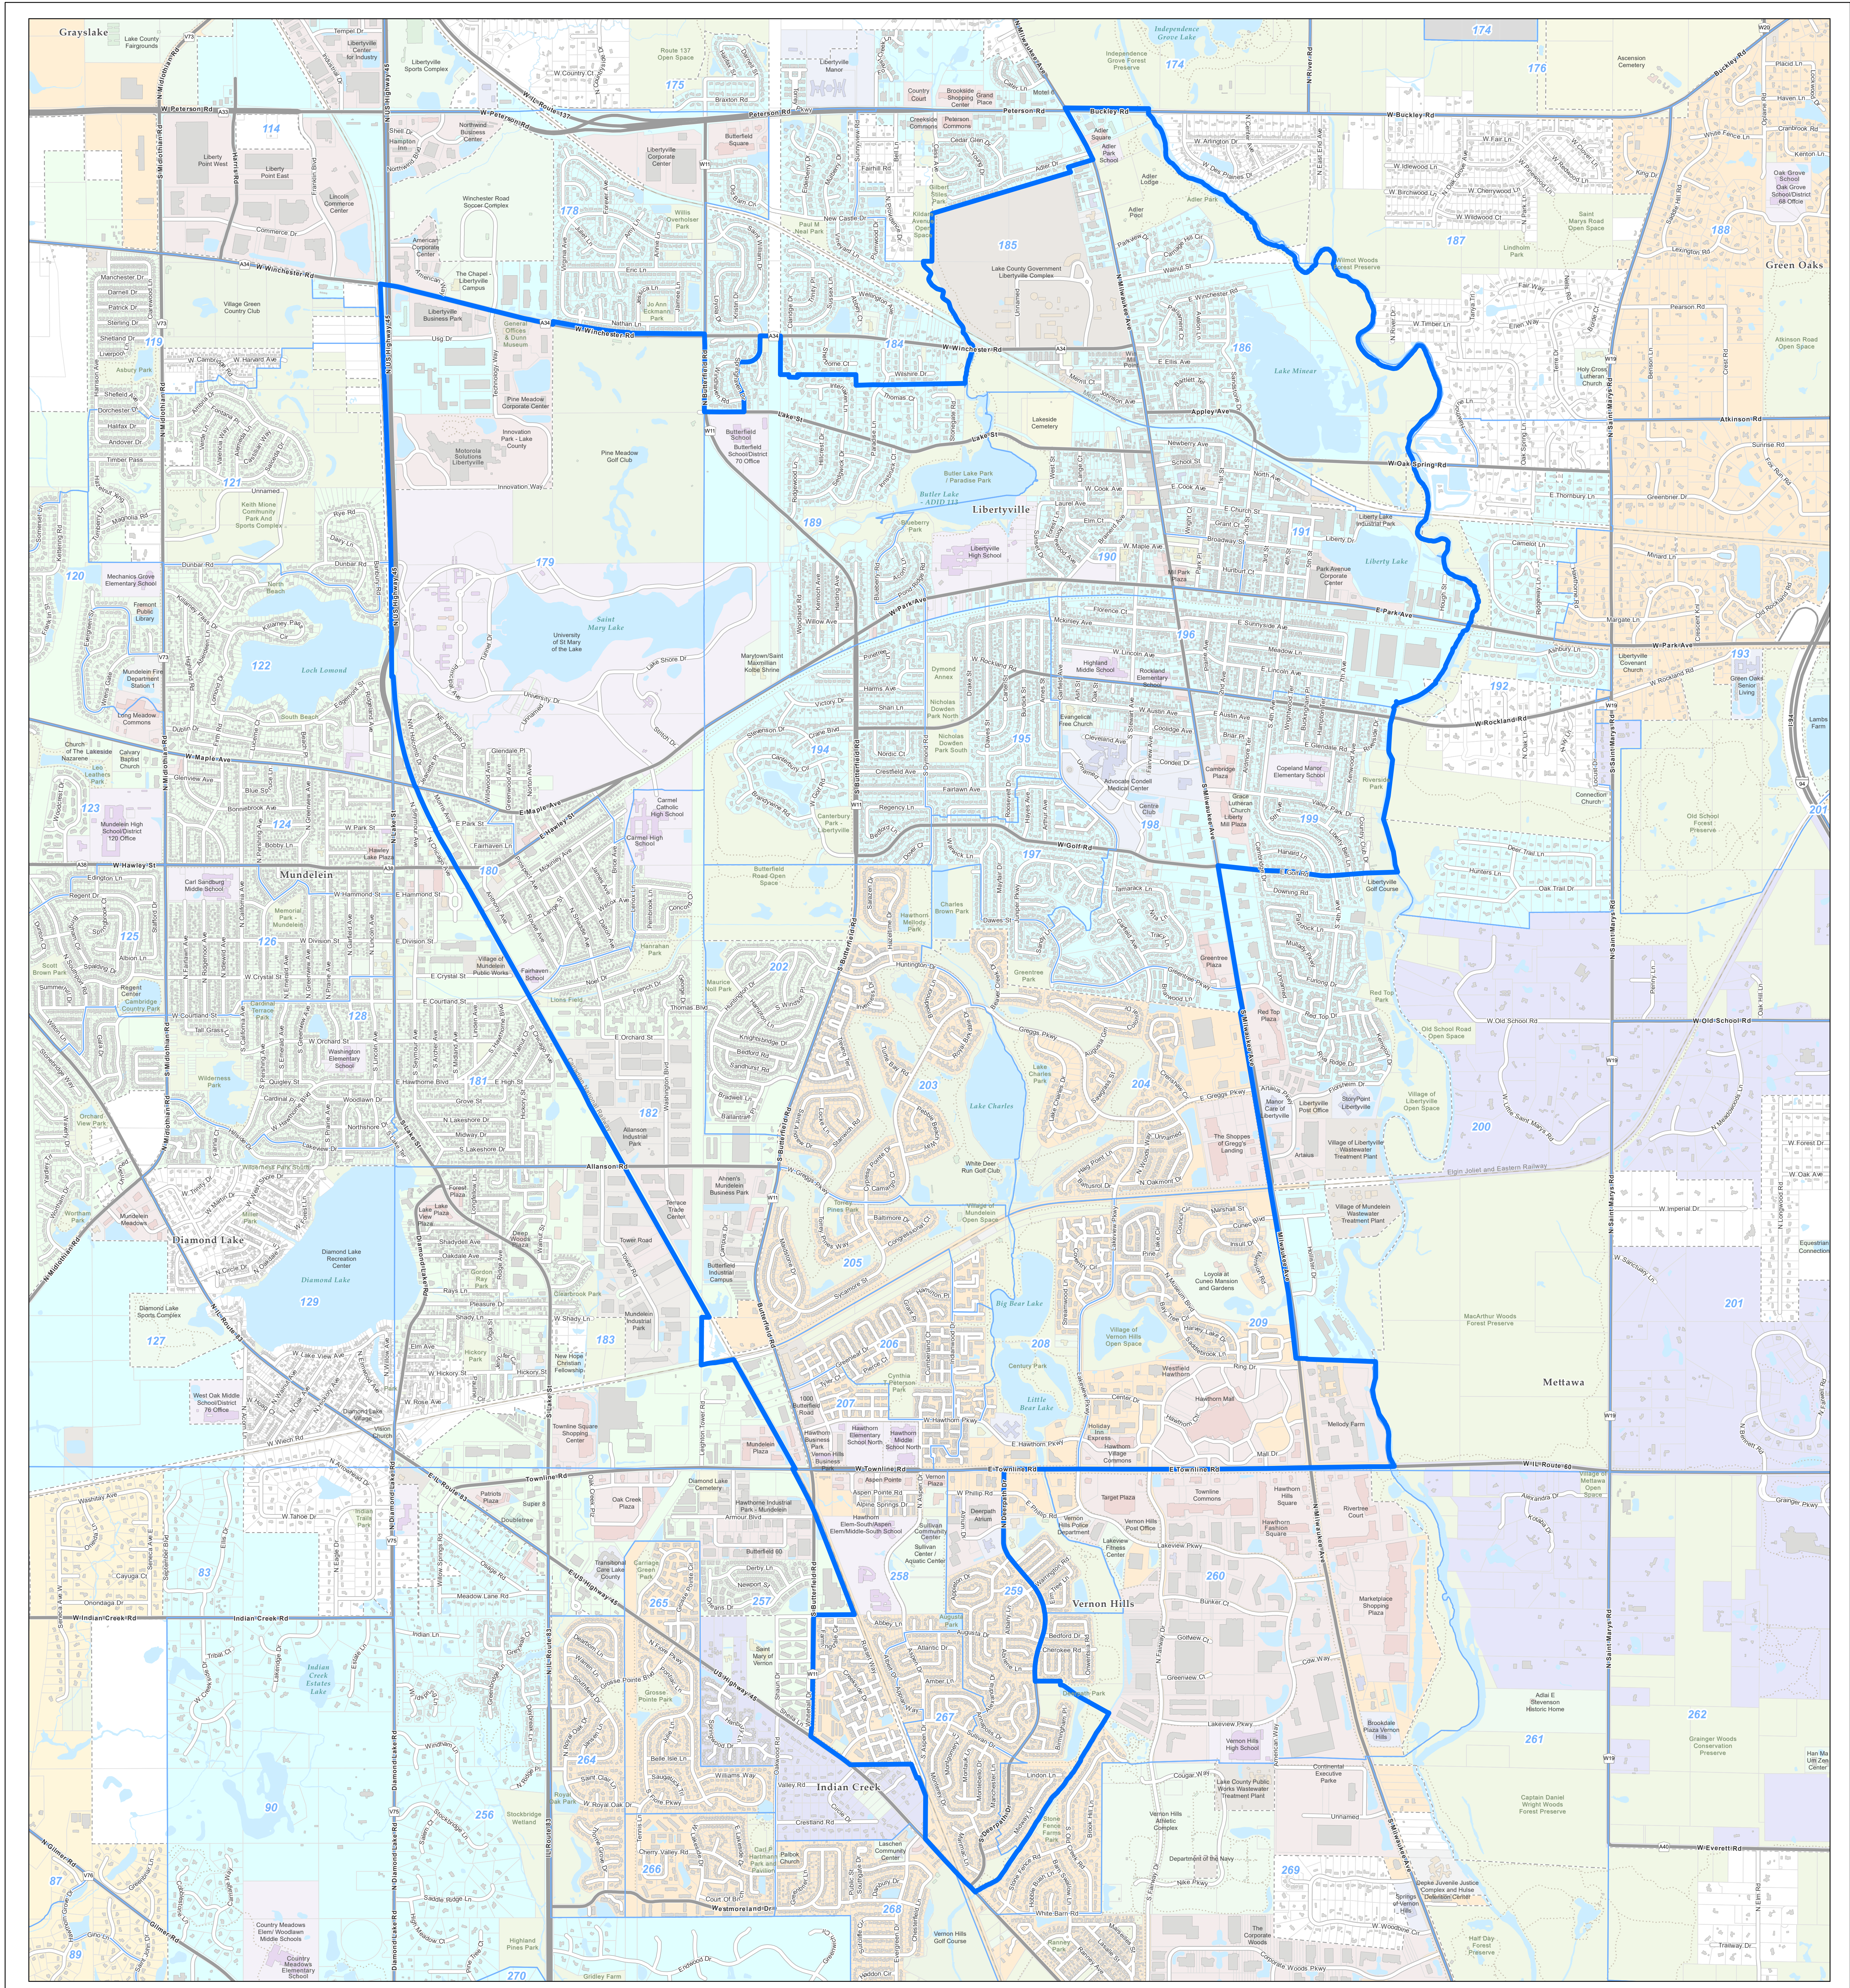

Lake County, Illinois - 2022 County Board District: 15th

Prepared by:
Lake County GIS/Mapping Division
18 North County Street
Waukegan, Illinois 60085
(847) 377-2388

1,000 0 1,000 2,000 3,000 Feet

- 2022 County Board Boundary
- Township Boundaries
- Municipal Boundaries
- 2022 Election Precincts Boundaries