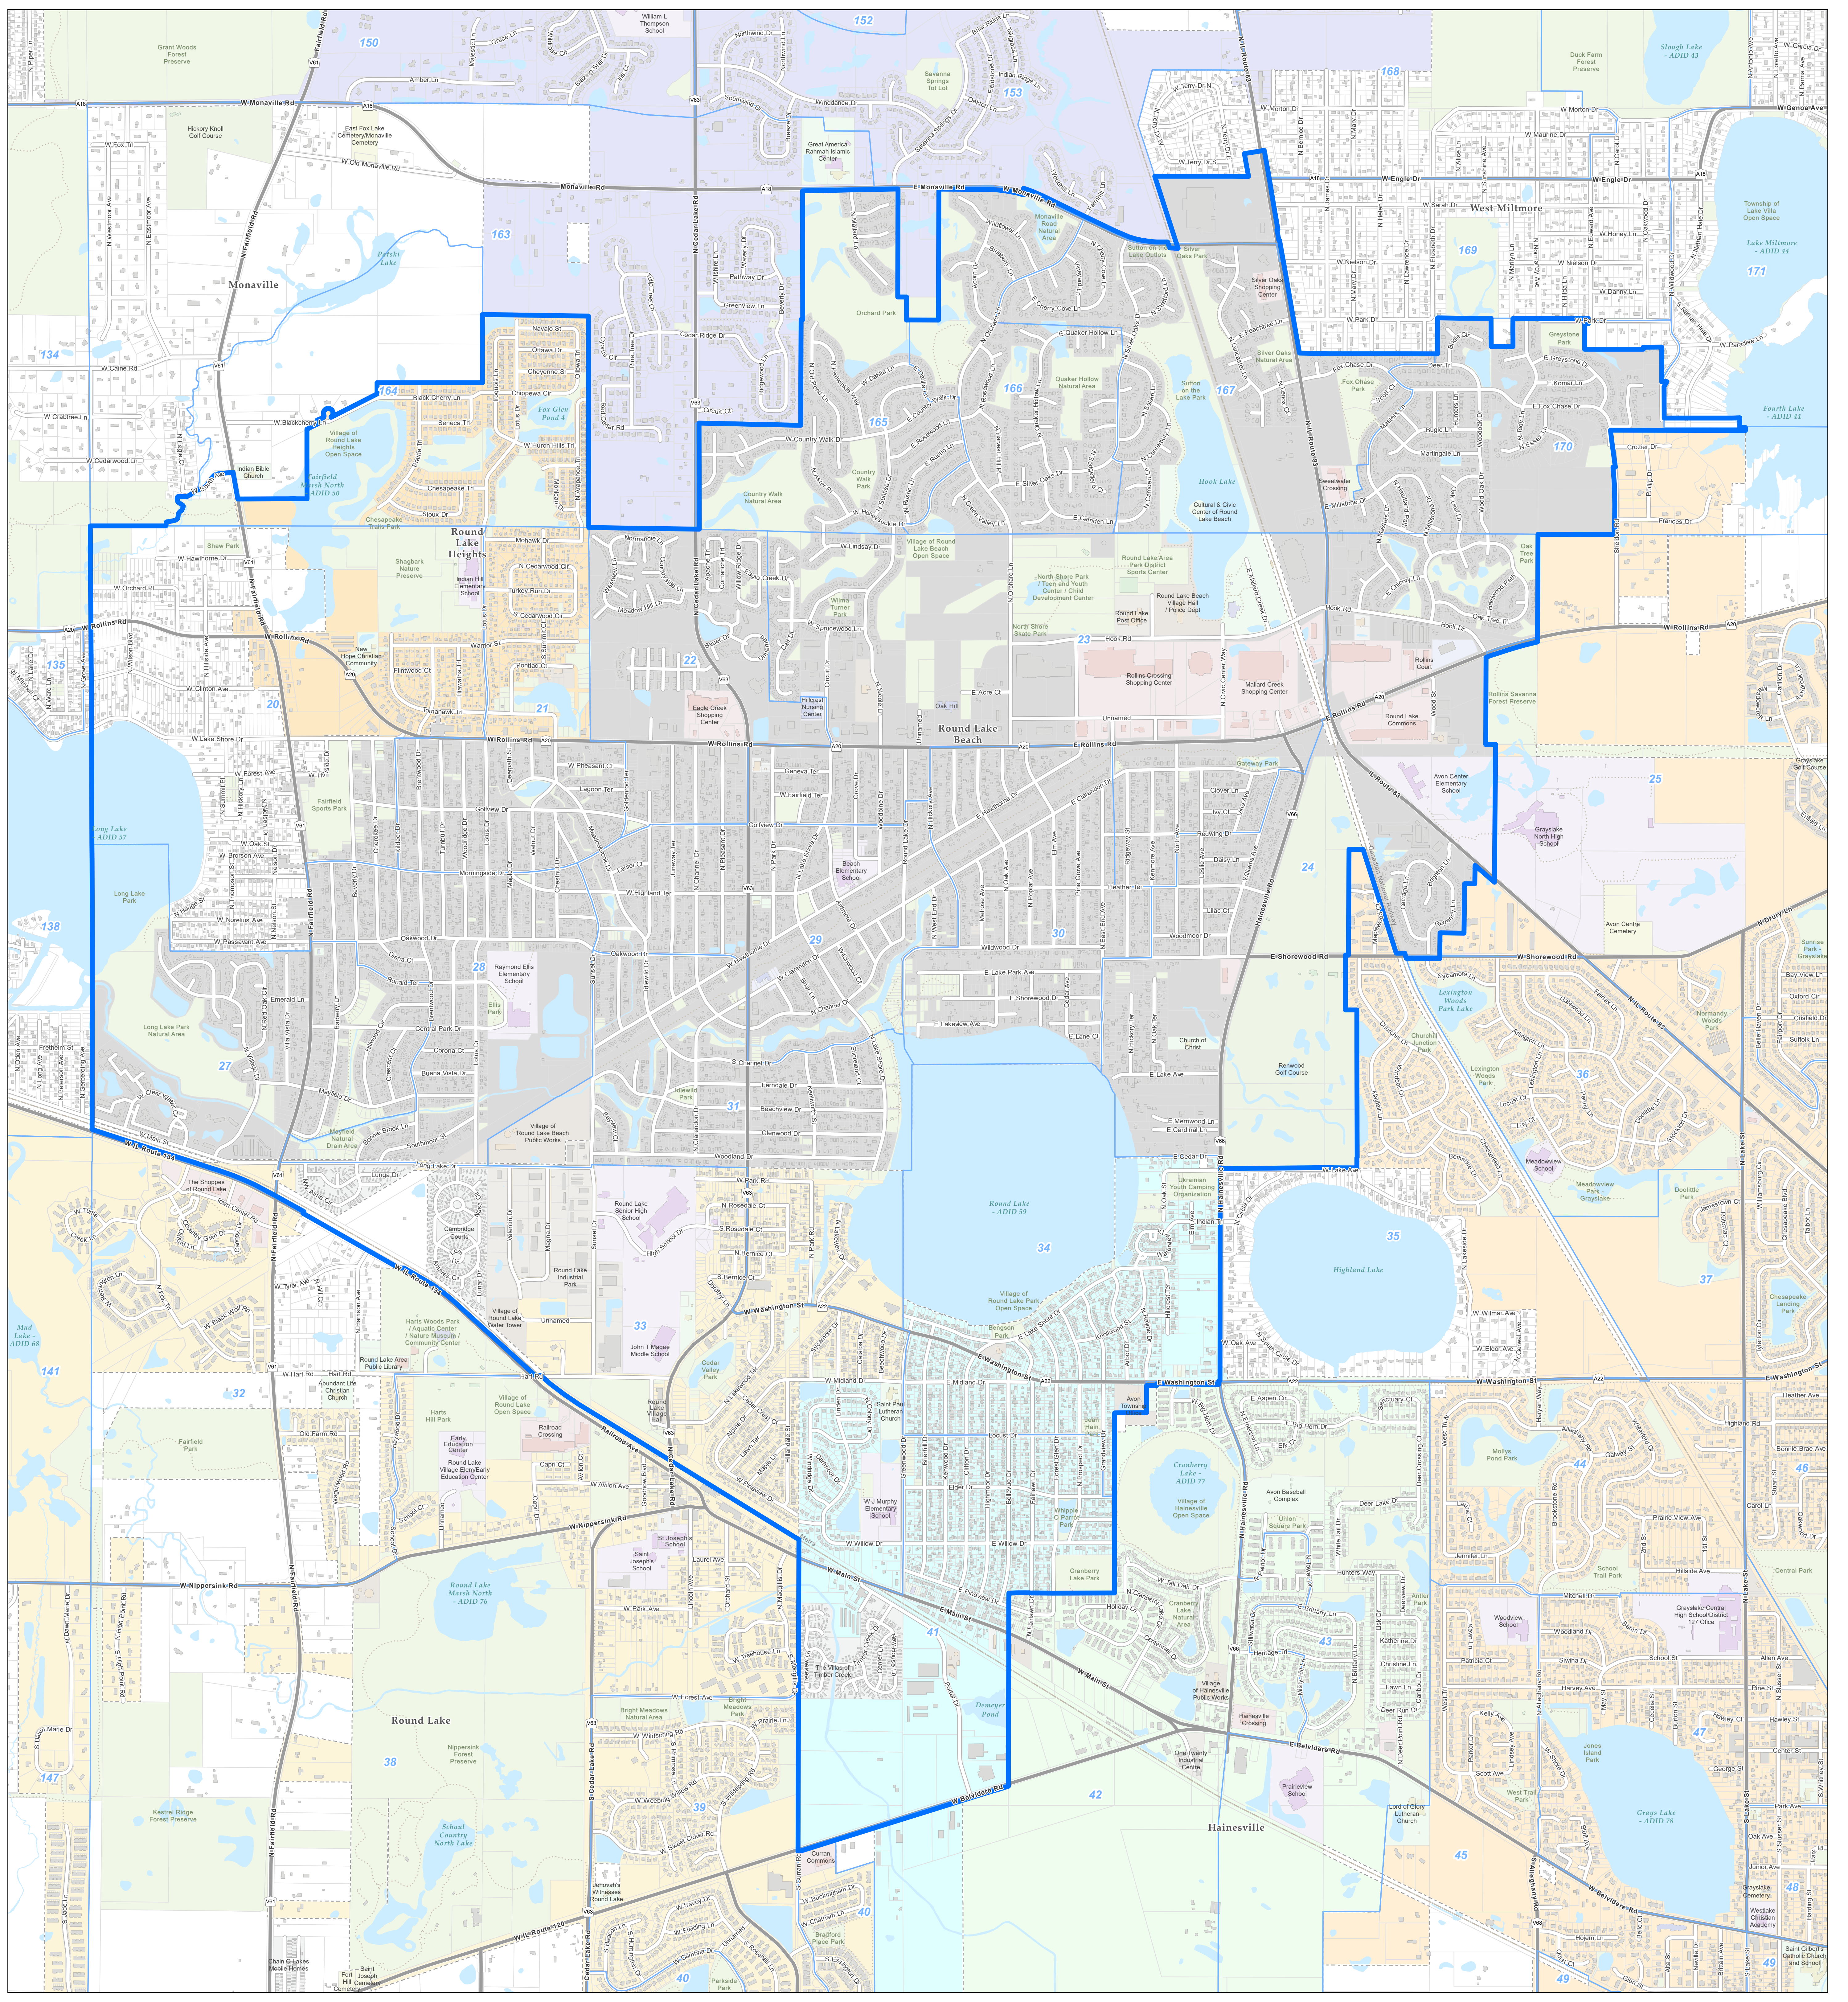

Lake County, Illinois - 2022 County Board District: 16th

 Prepared by:

 Lake County GIS/Mapping Division

 18 North County Street

 Waukegan, Illinois 60085

 (847) 377-2388

- 2022 County Board Boundary
- Township Boundaries
- Municipal Boundaries
- 2022 Election Precincts Boundaries