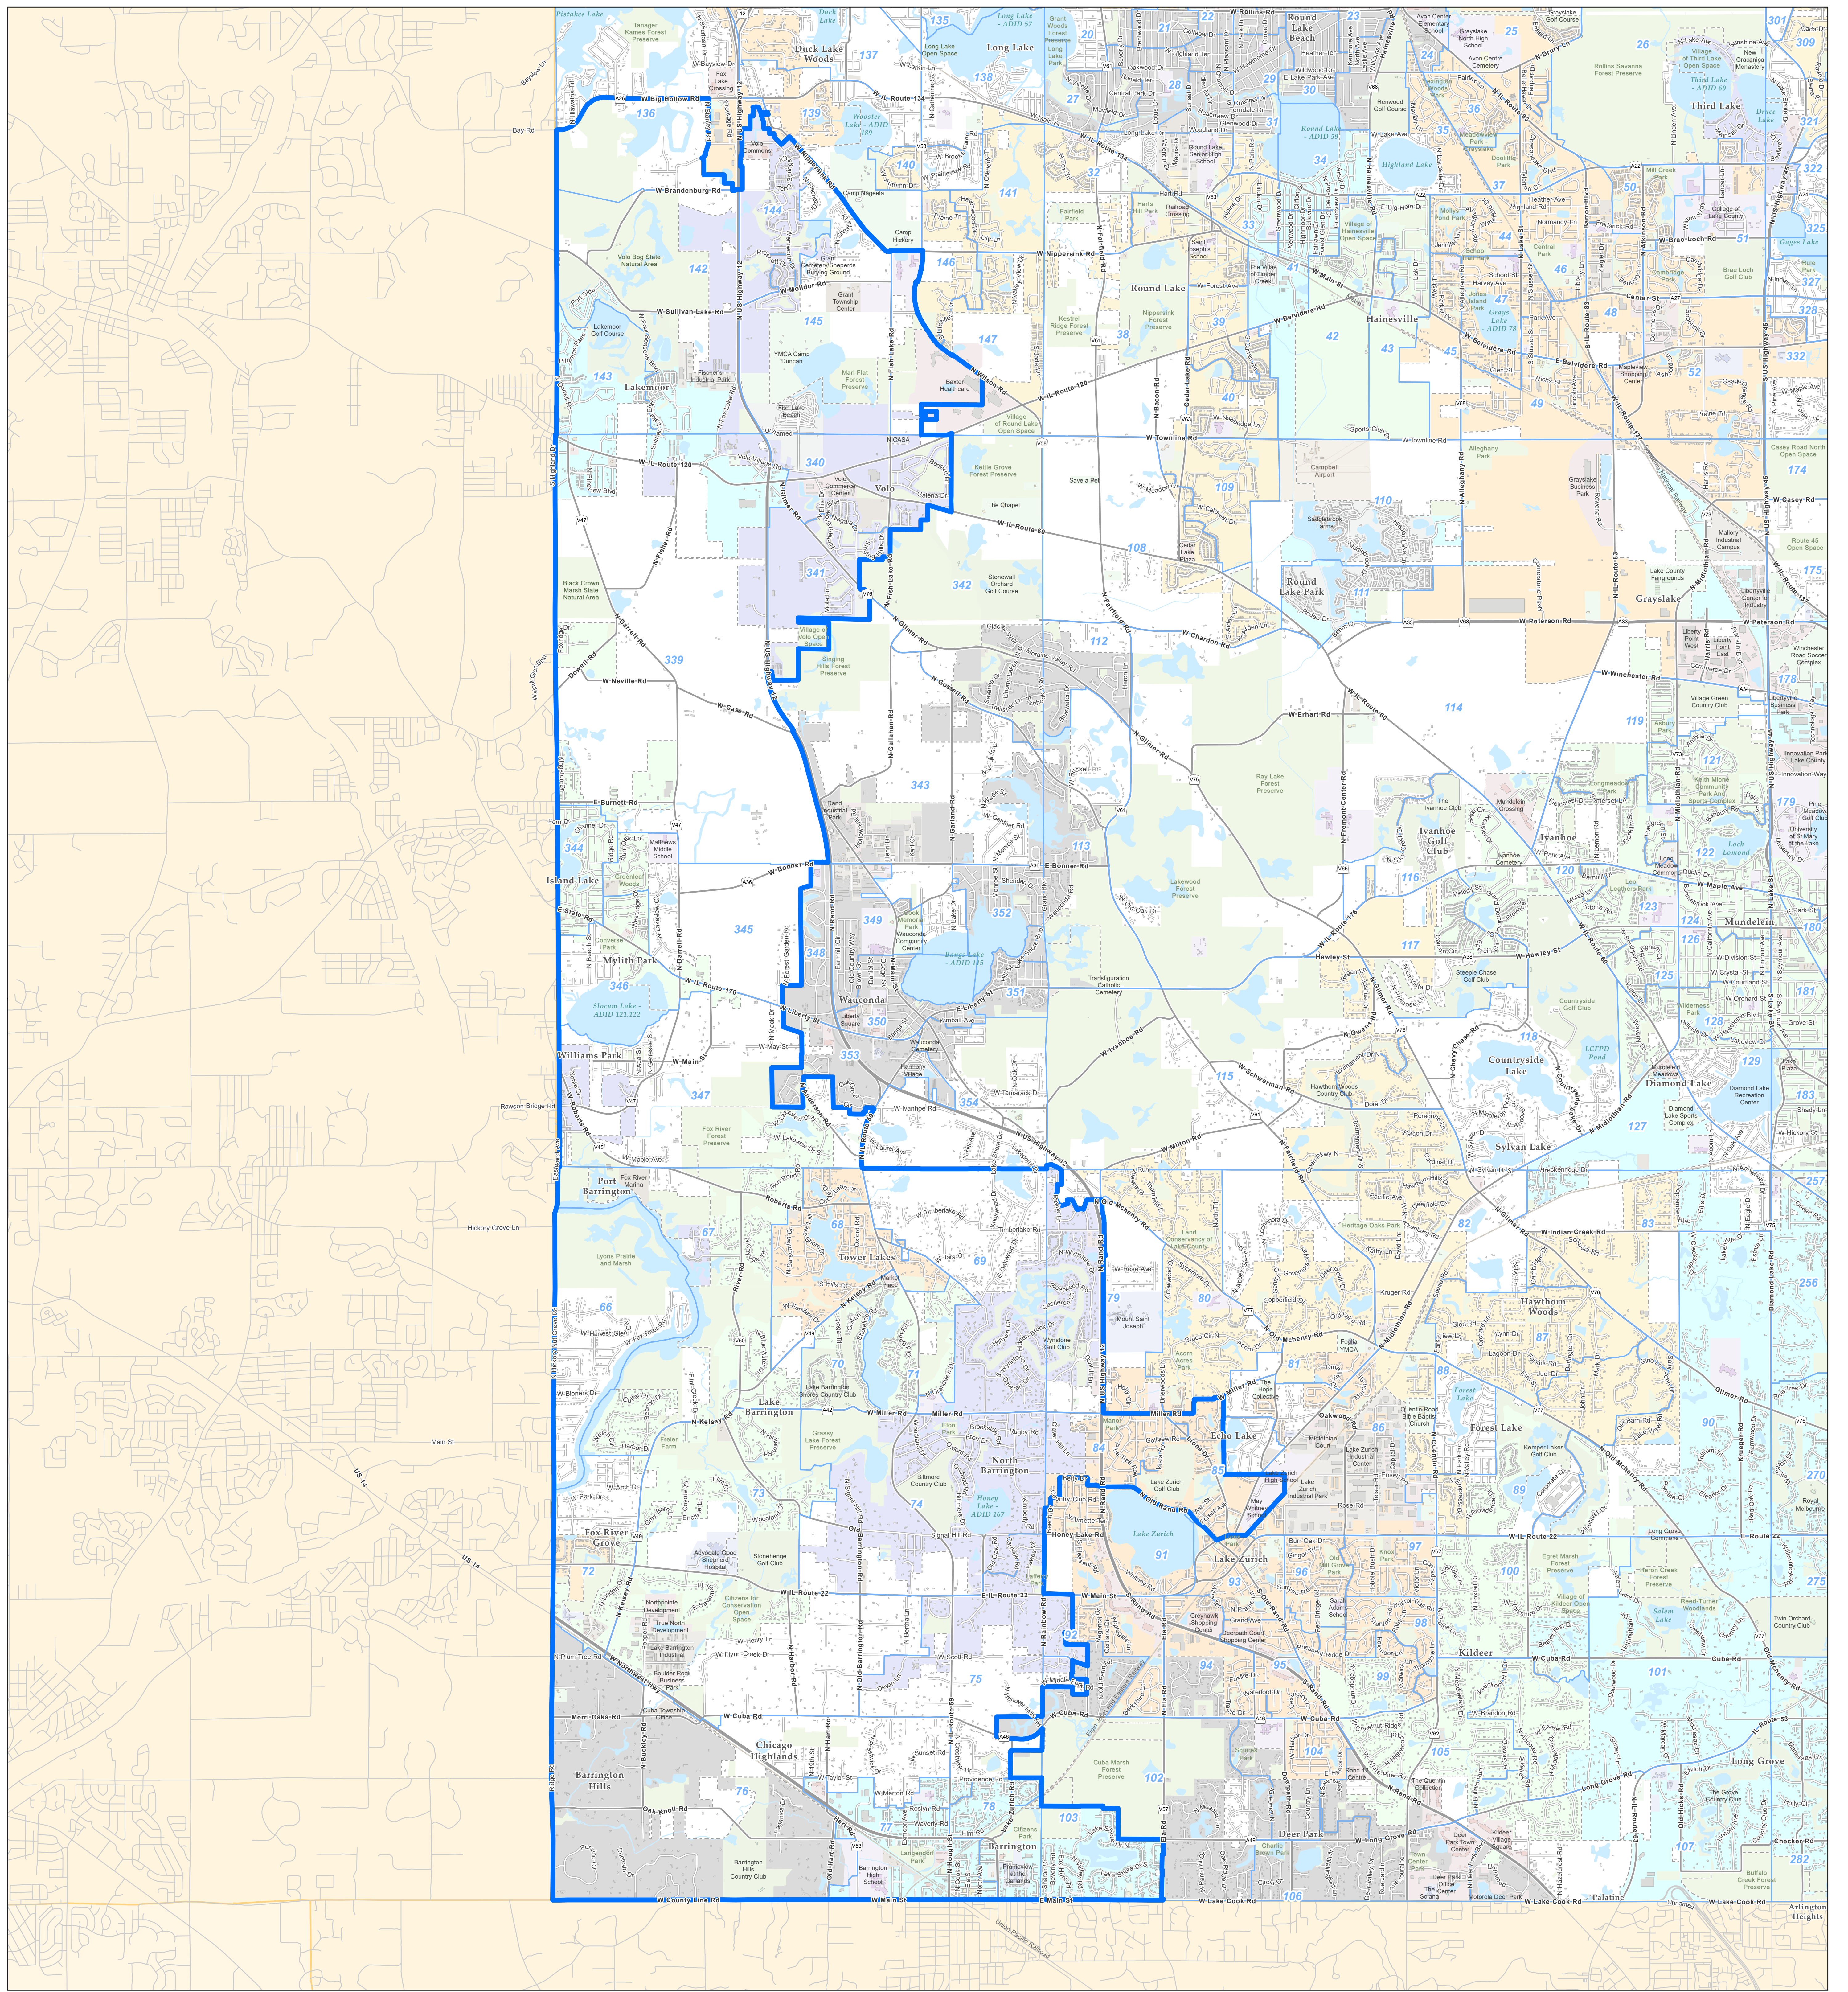

Lake County, Illinois - 2022 County Board District: 17th

Prepared by:
Lake County GIS/Mapping Division
18 North County Street
Waukegan, Illinois 60085
(847) 377-2388

2,600 0 2,600 5,200 7,800 Feet

- 2022 County Board Boundary
- Township Boundaries
- Municipal Boundaries
- 2022 Election Precincts Boundaries