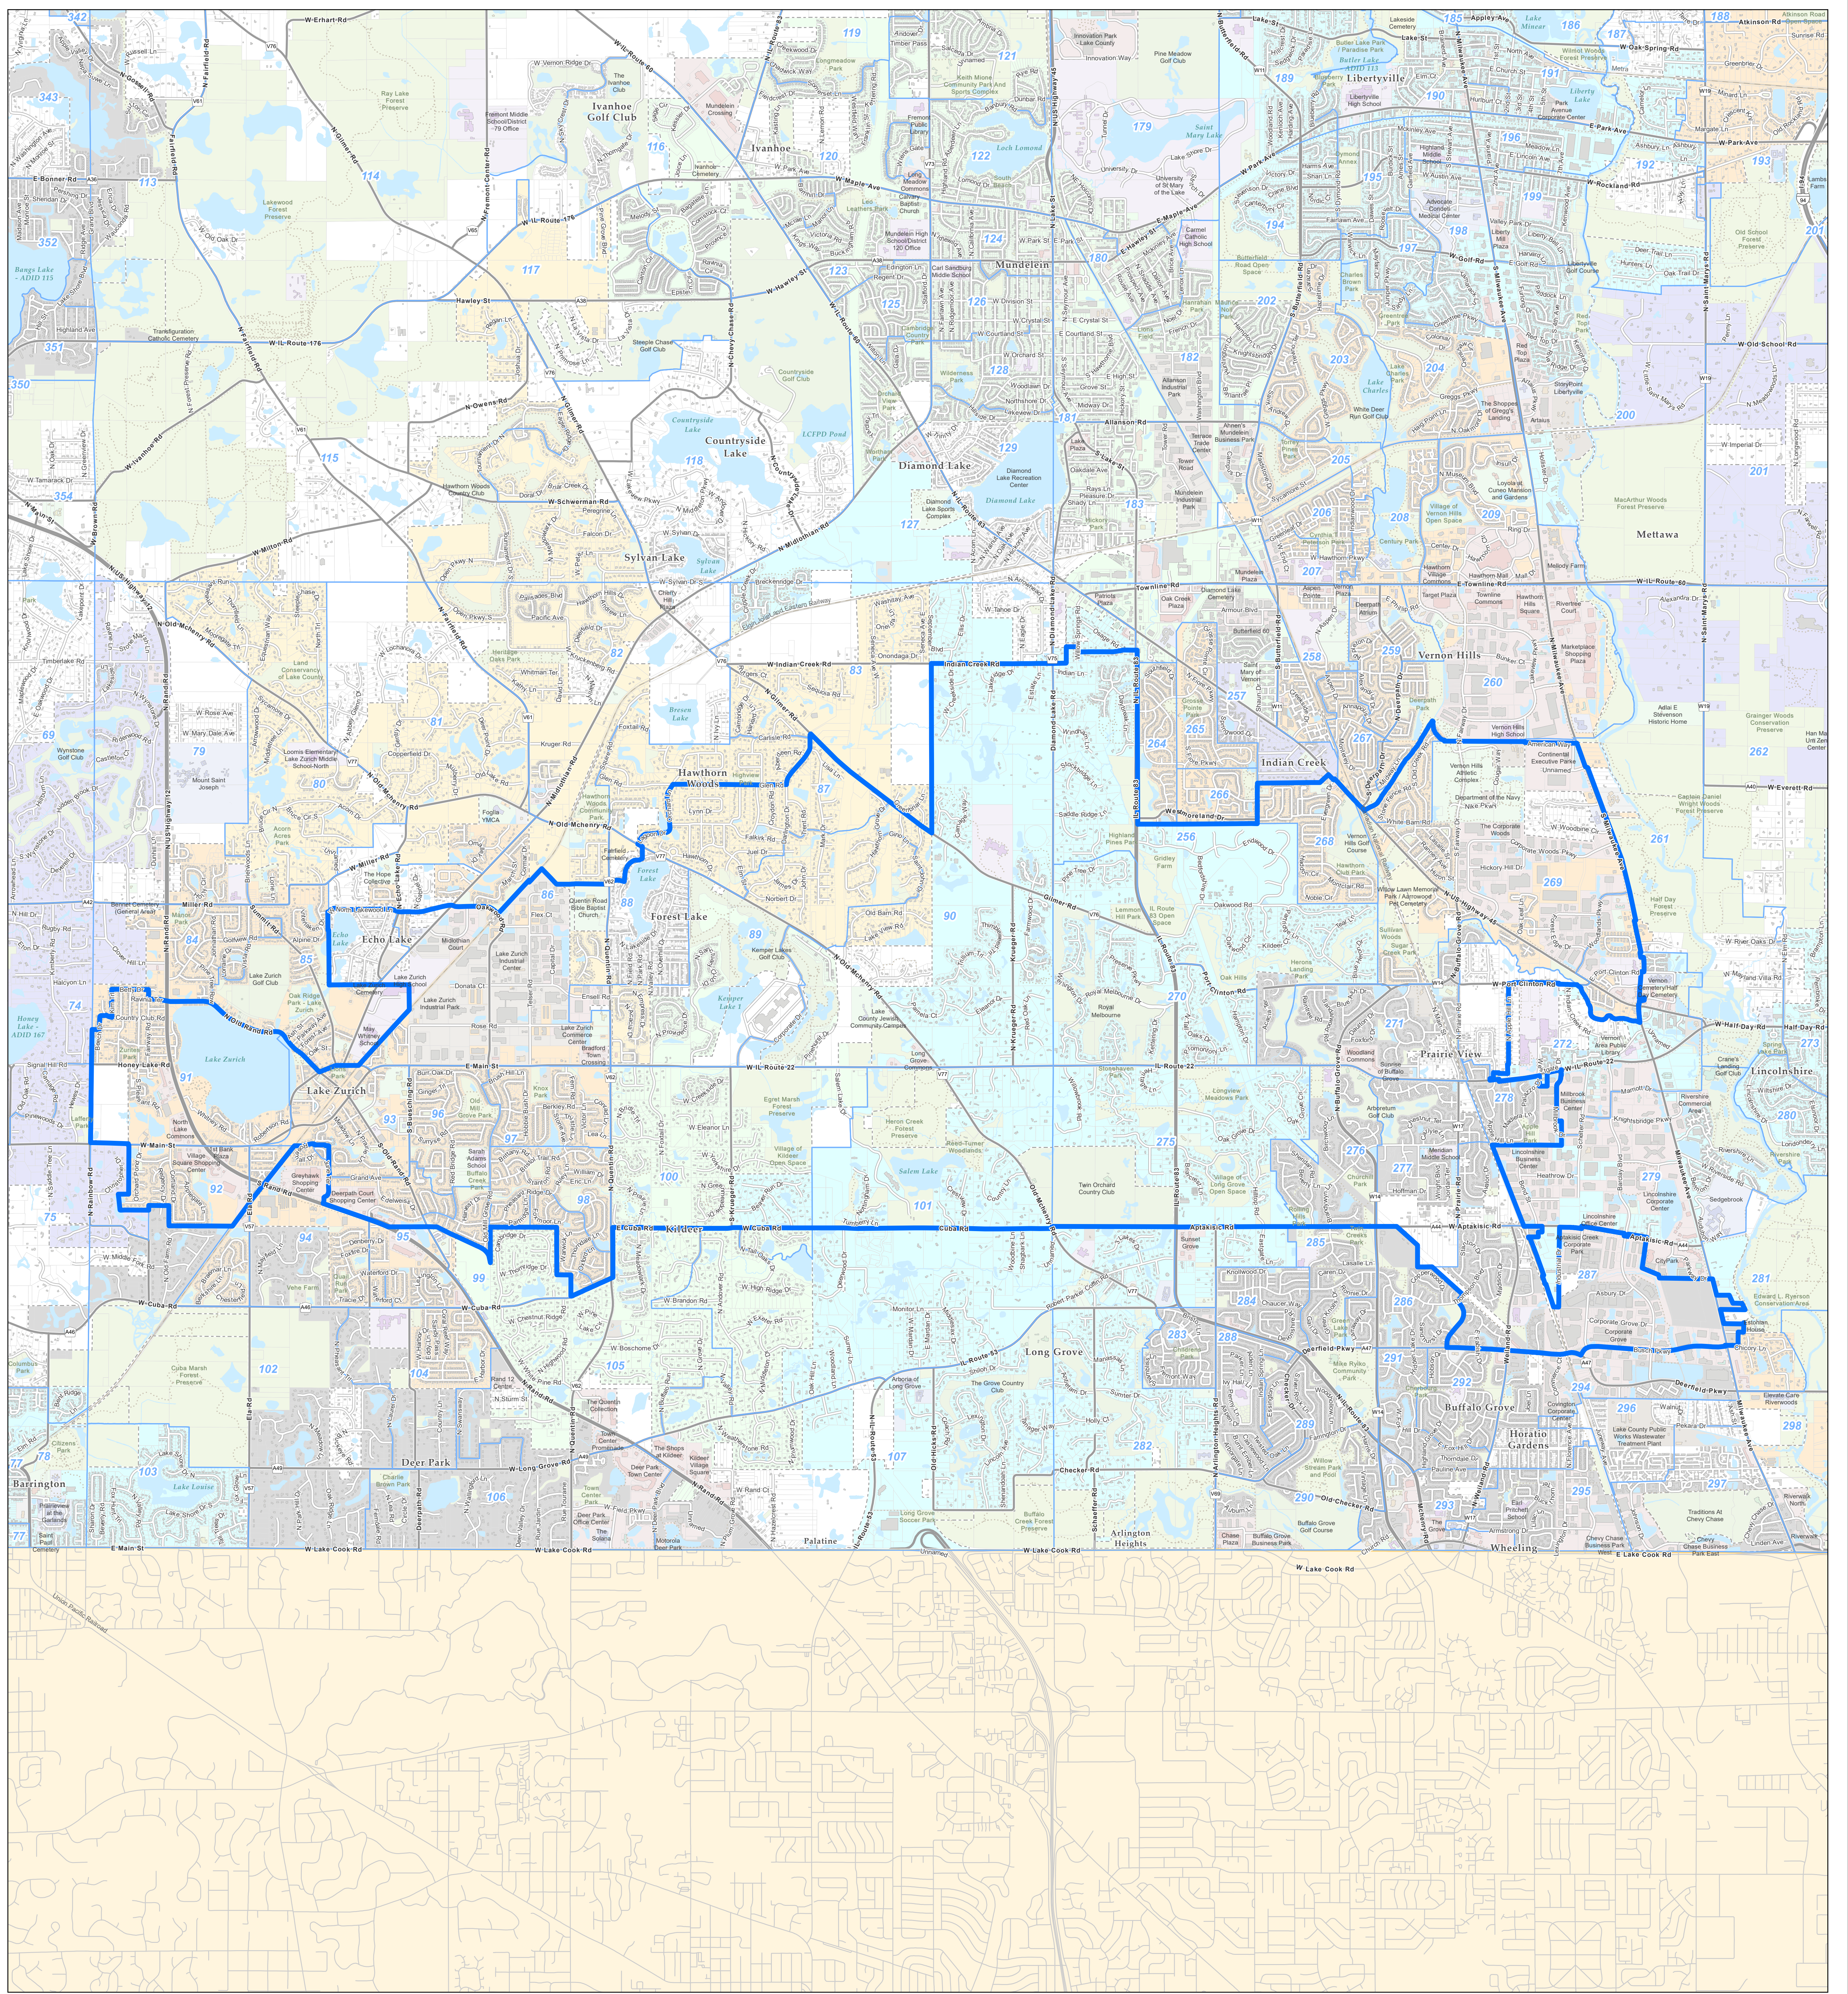

Lake County, Illinois - 2022 County Board District: 18th

Prepared by:
Lake County GIS/Mapping Division
18 North County Street
Waukegan, Illinois 60085
(847) 377-2388

1,900 0 1,900 3,800 5,700 Feet

- 2022 County Board Boundary
- Township Boundaries
- Municipal Boundaries
- 2022 Election Precincts Boundaries