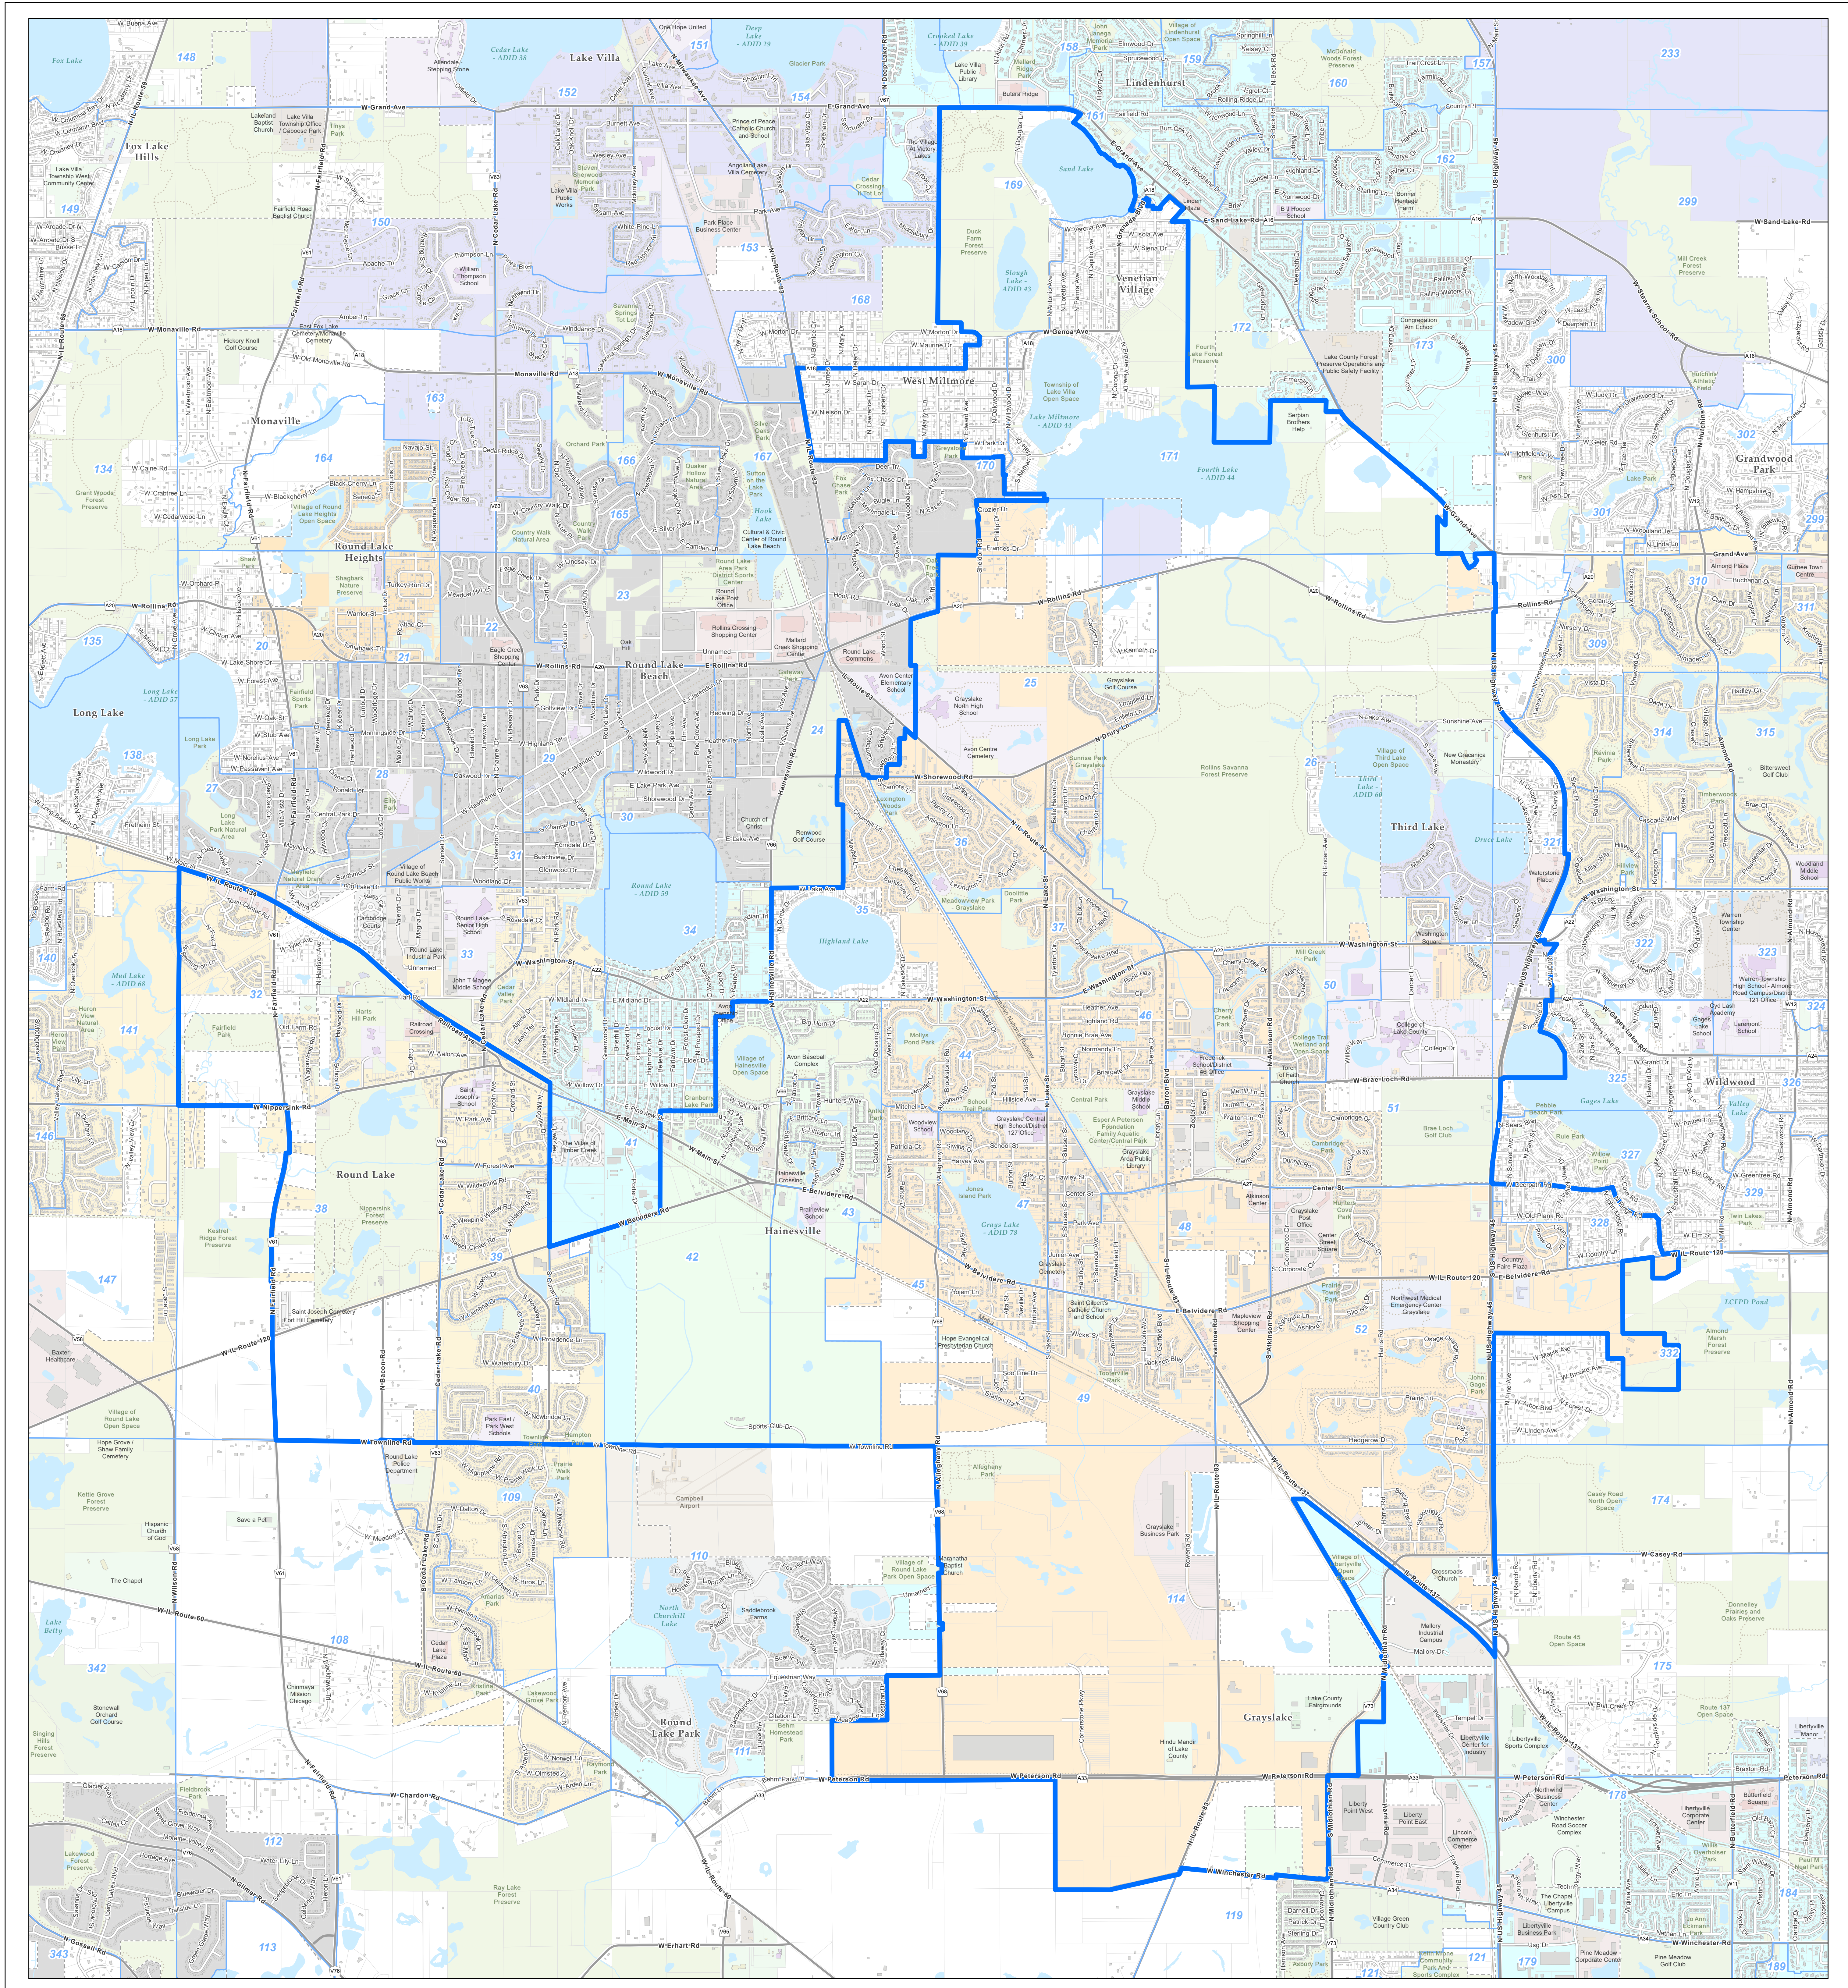

Lake County, Illinois - 2022 County Board District: 6th

Prepared by:
Lake County GIS/Mapping Division
18 North County Street
Waukegan, Illinois 60085
(847) 377-2388

1,400 0 1,400 2,800 4,200 Feet

- 2022 County Board Boundary
- Township Boundaries
- Municipal Boundaries
- 2022 Election Precincts Boundaries