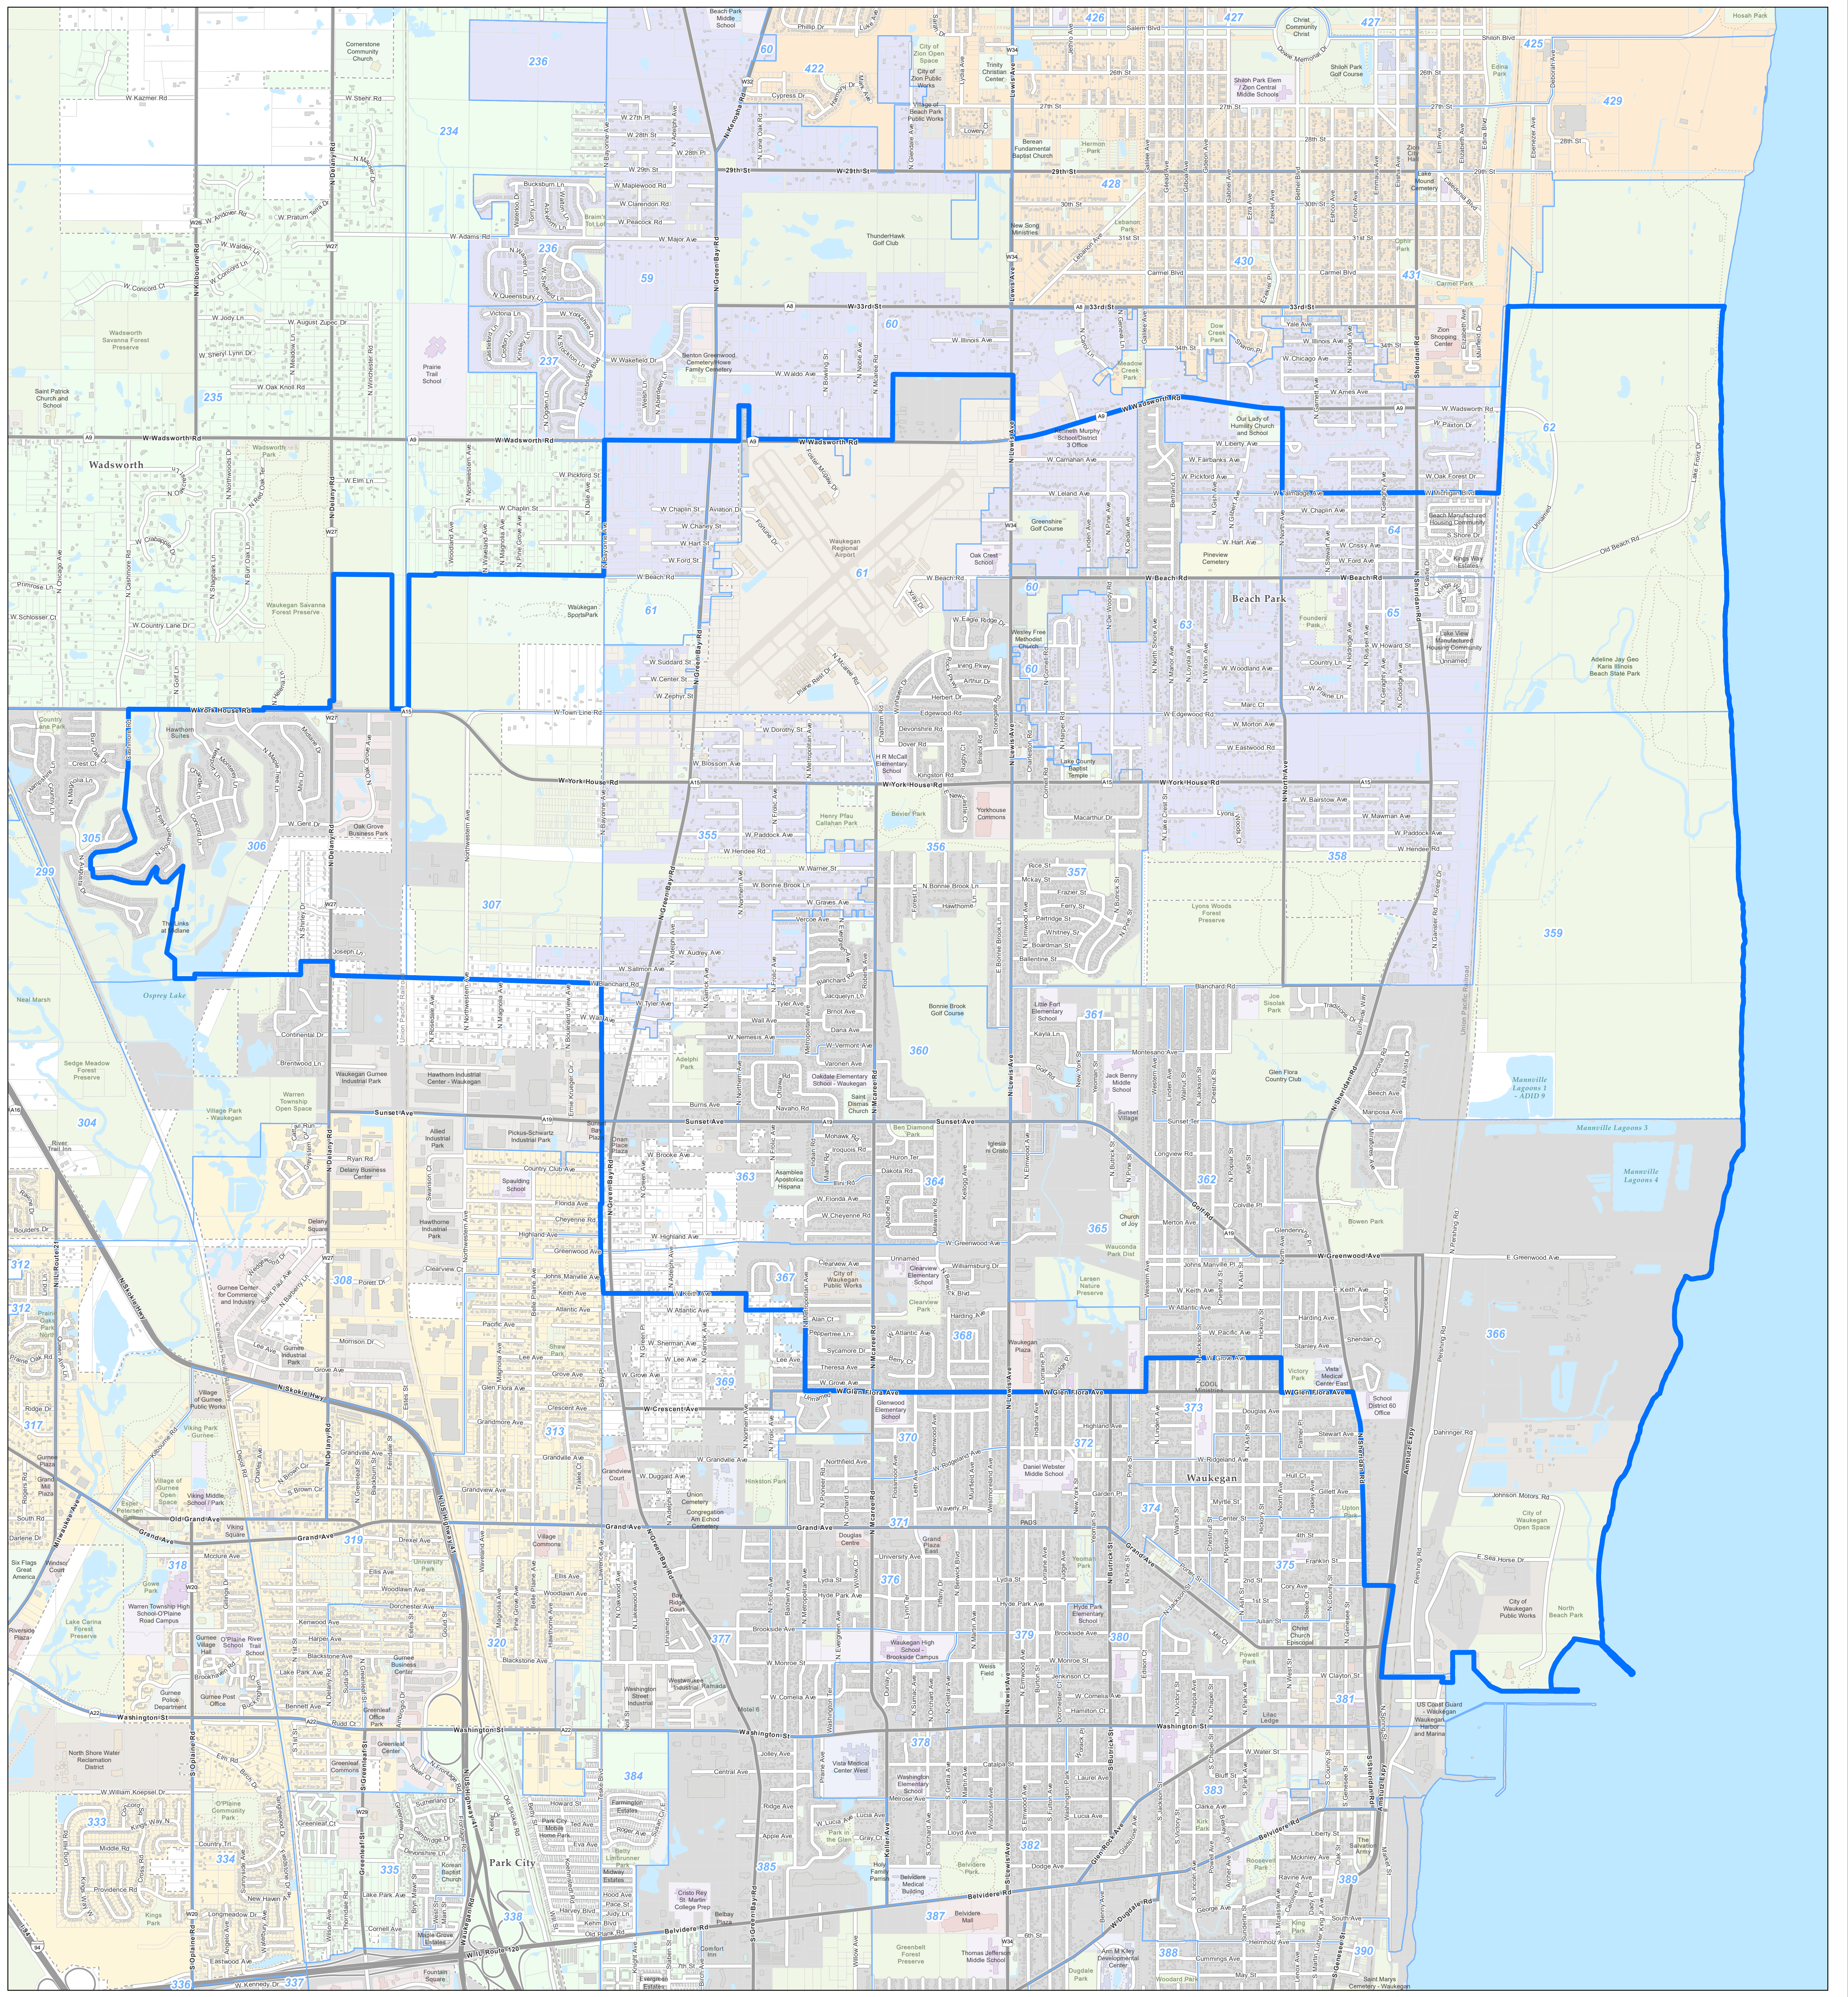

Lake County, Illinois - 2022 County Board District: 8th

 Prepared by:

 Lake County GIS/Mapping Division

 18 North County Street

 Waukegan, Illinois 60085

 (847) 377-2388

1,100 0 1,100 2,200 3,300 Feet

- 2022 County Board Boundary
- Township Boundaries
- Municipal Boundaries
- 2022 Election Precincts Boundaries