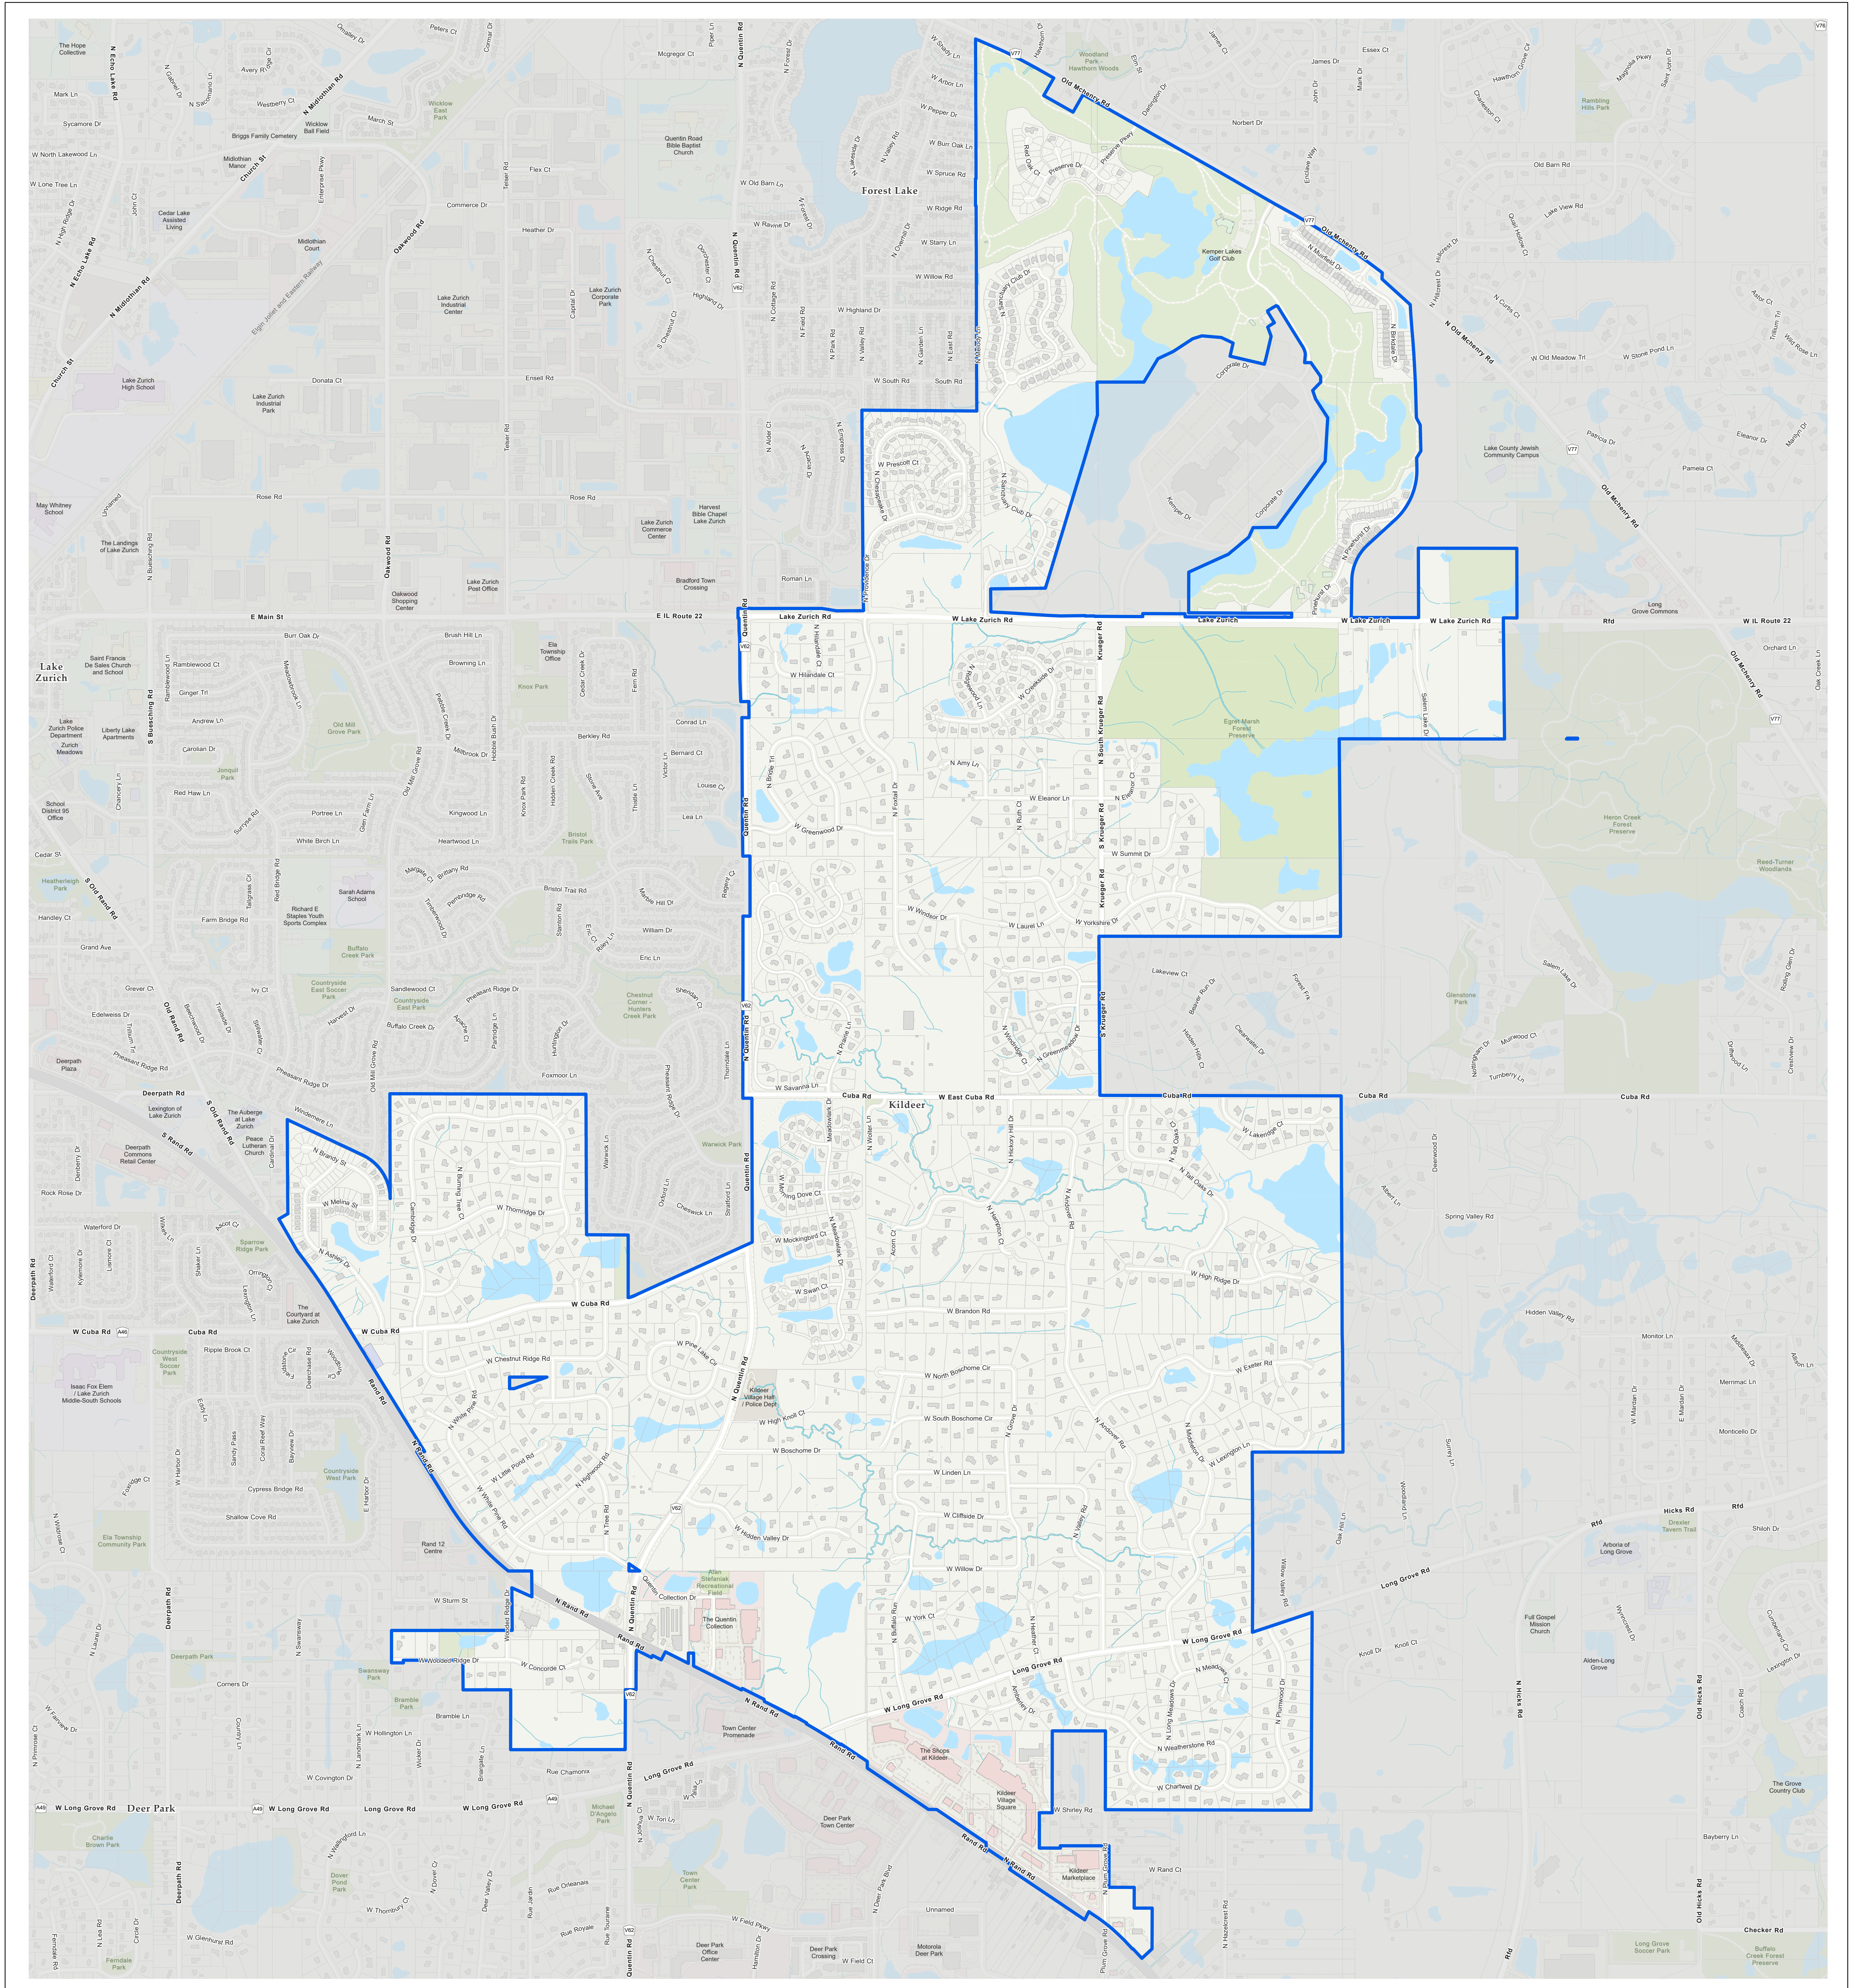

# Village of Kildeer

770 0 770 1,540 2,310 Feet

Revised:  
2023

### Map Legend

- Water
- Parks and Forest Preserves
- Building Footprint
- Tax Parcels
- District Boundary