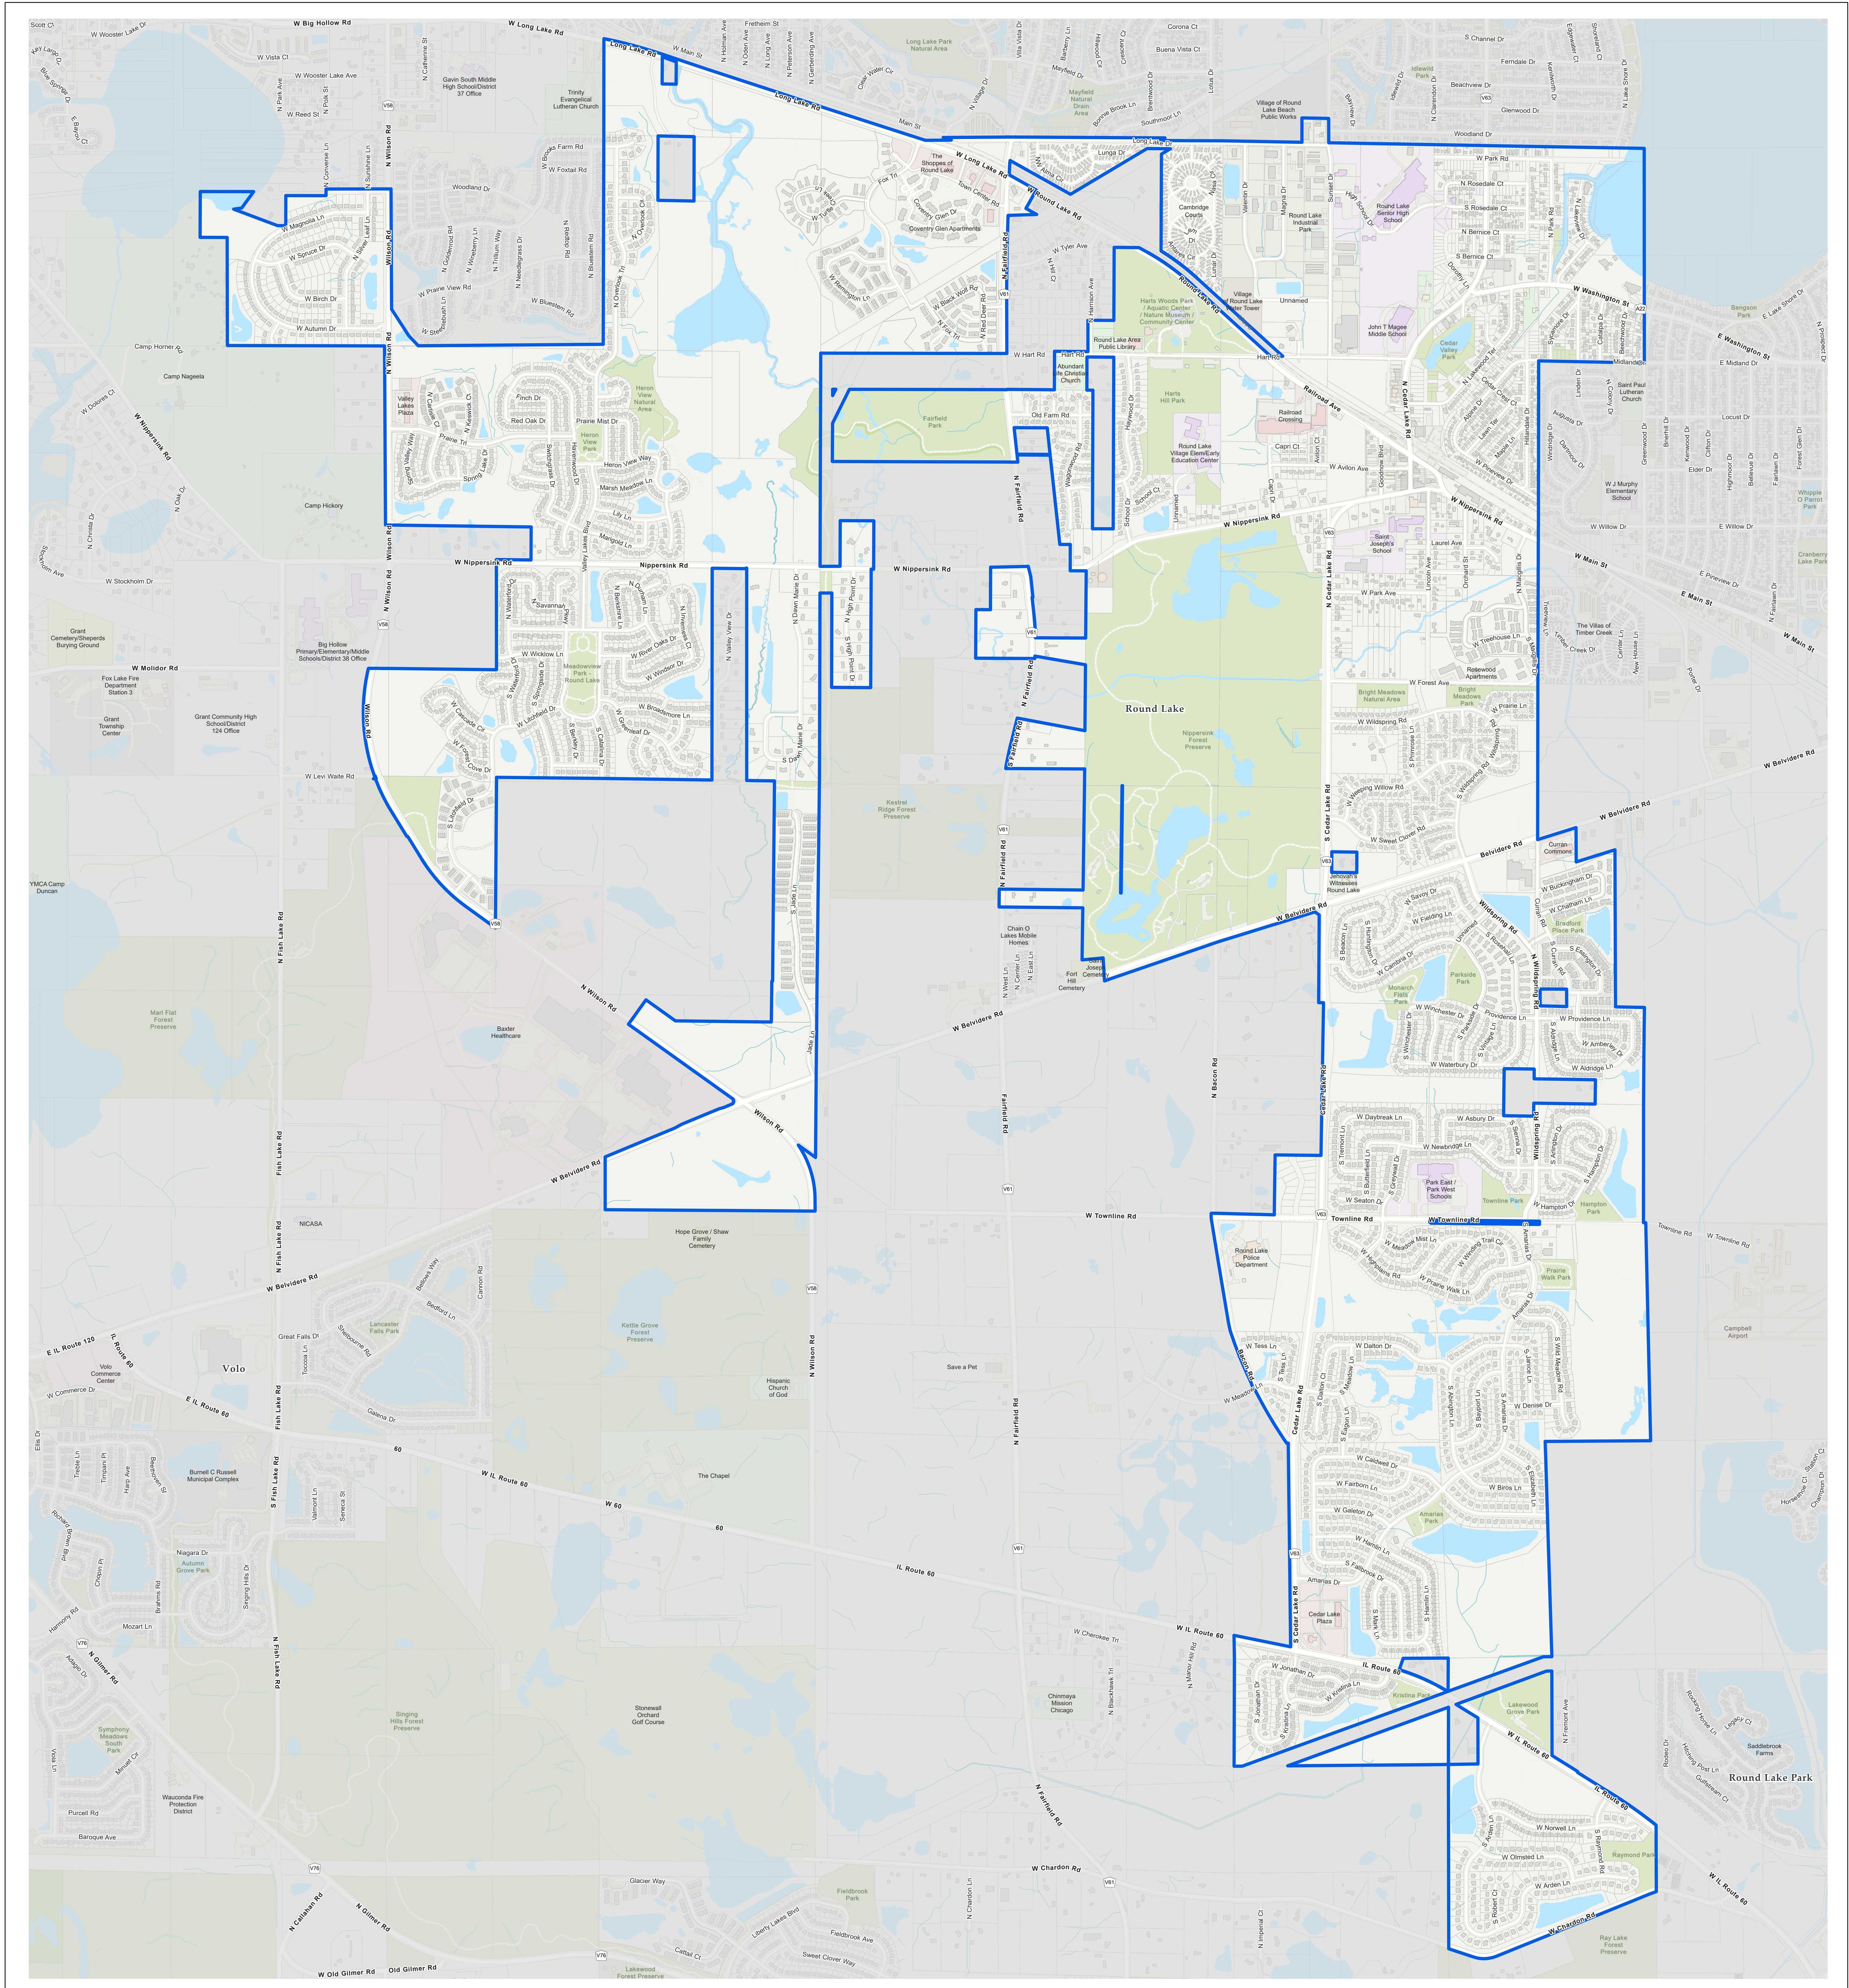

Village of Round Lake

Revised:
2023

Map Legend

- Water
- Parks and Forest Preserves
- Building Footprint
- Tax Parcels
- District Boundary