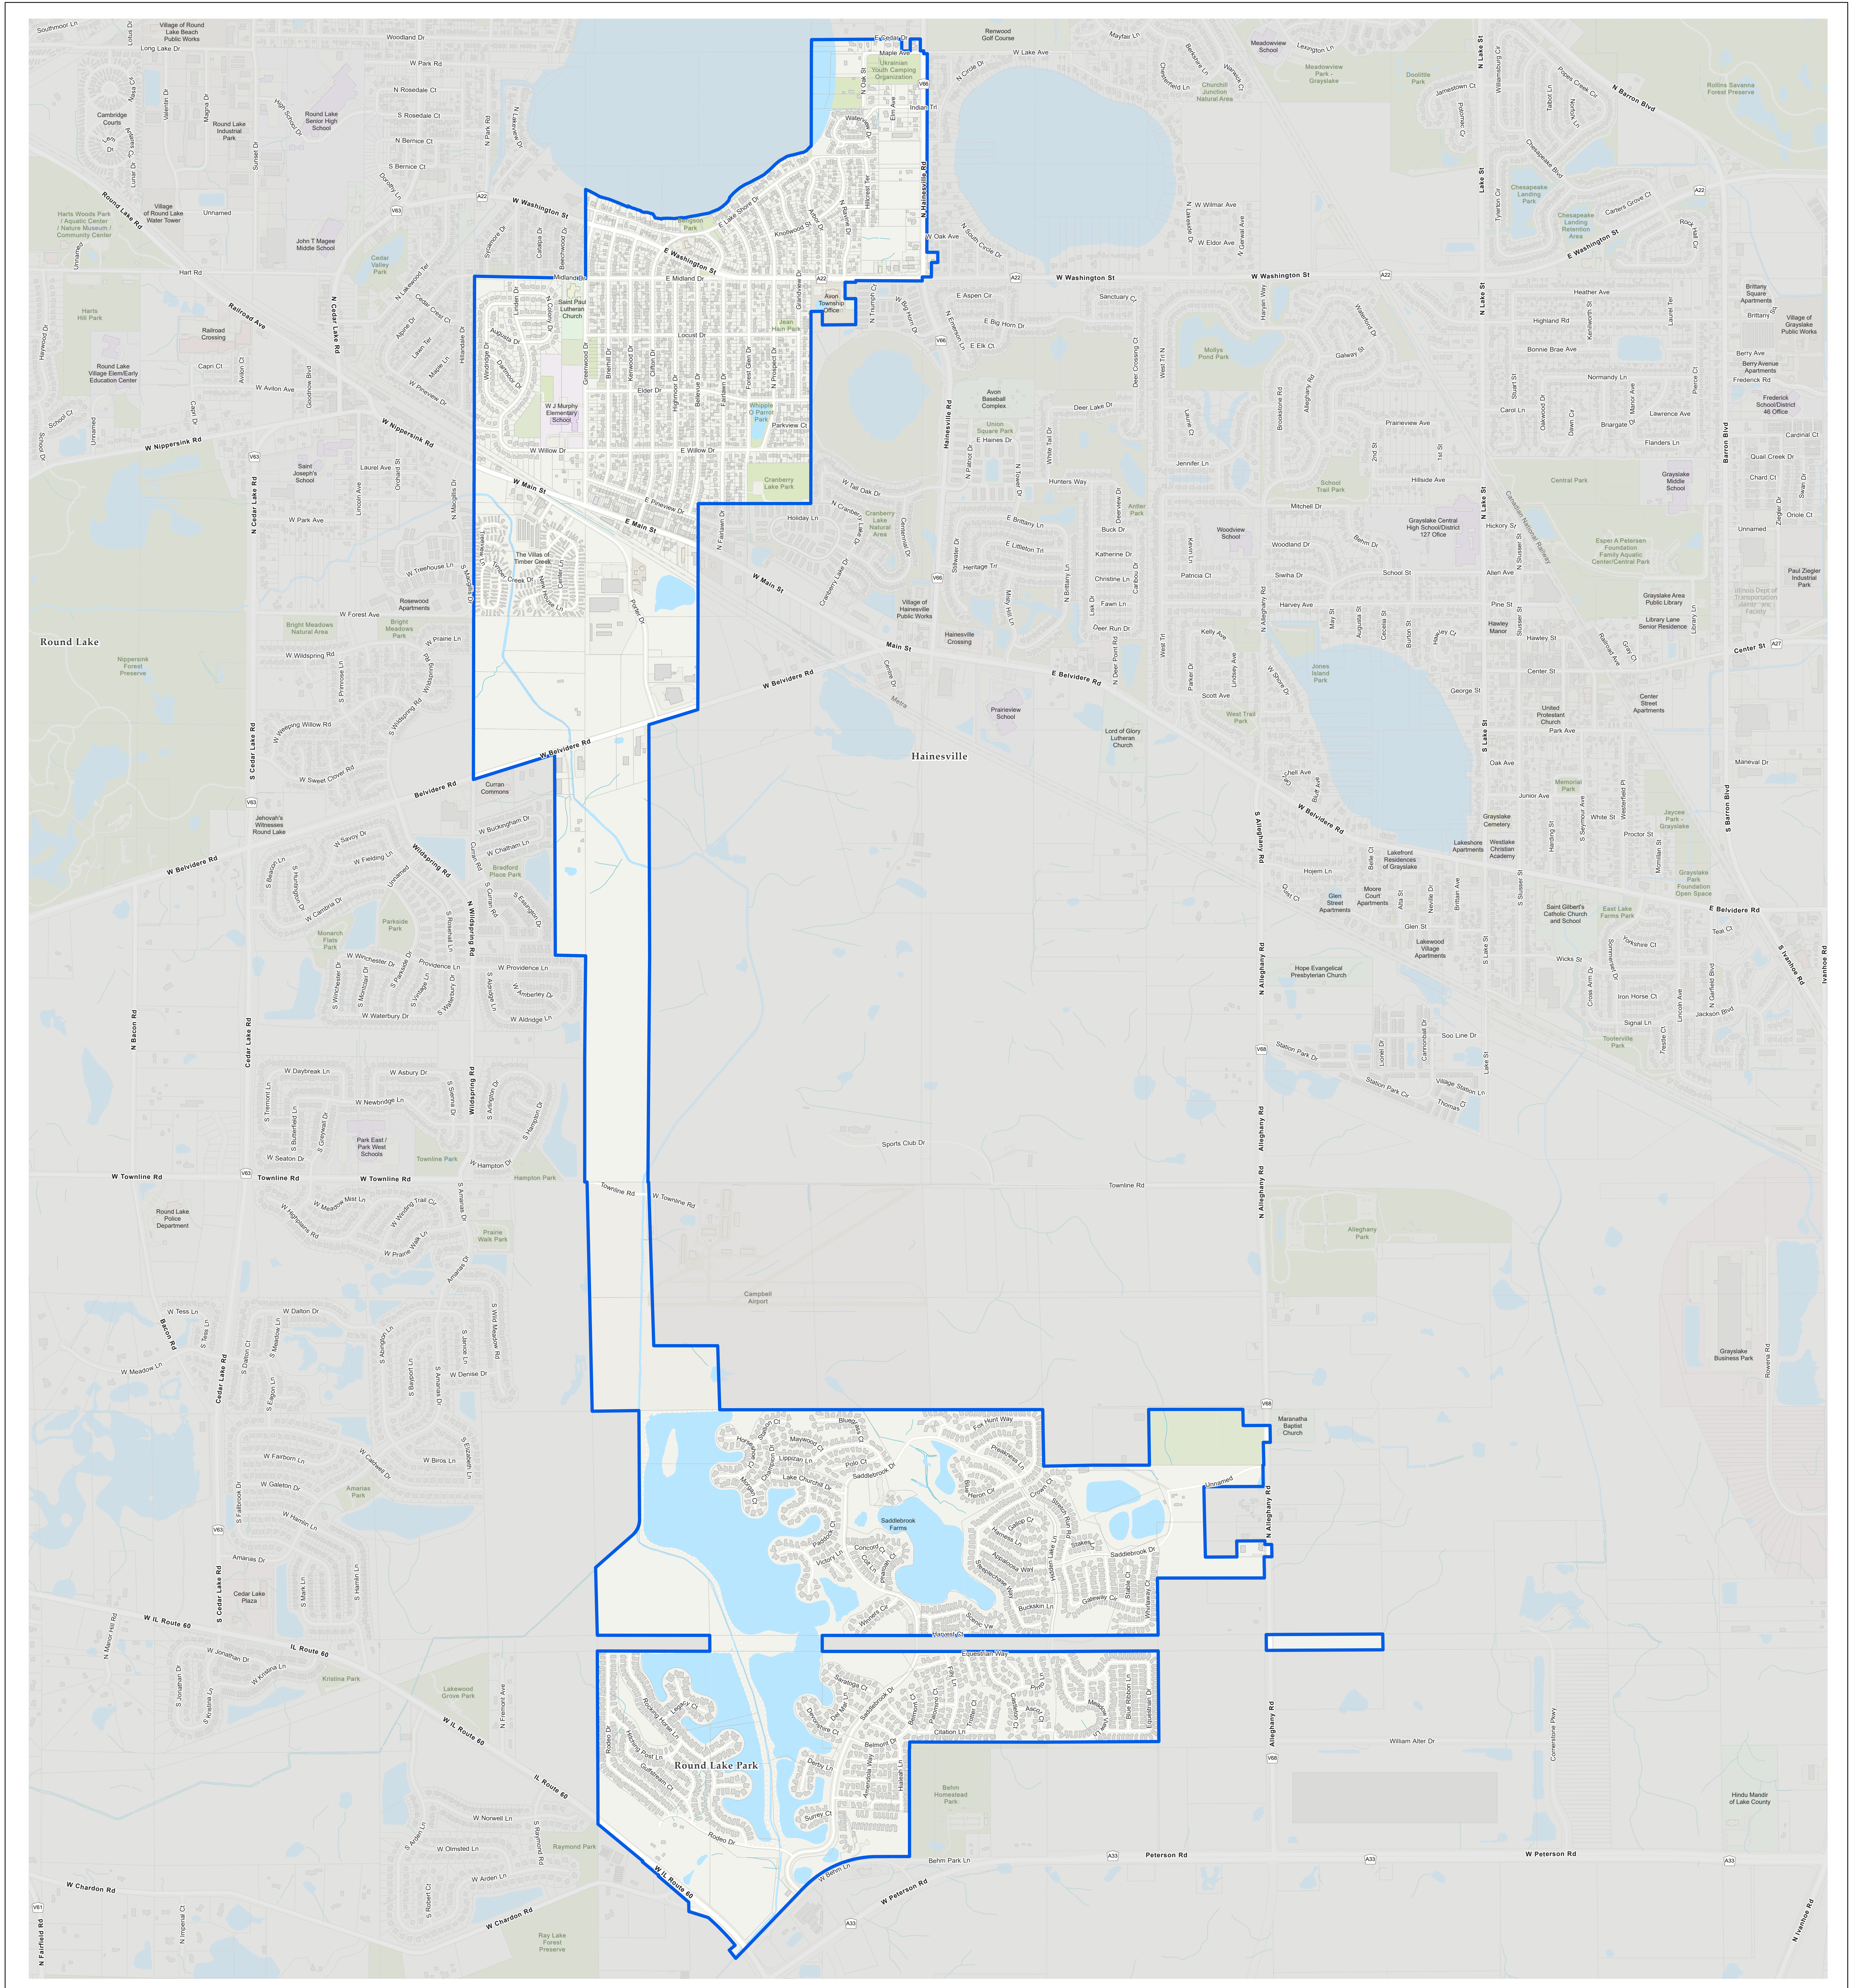

Village of Round Lake Park

810 0 810 1,620 2,430 Feet

Revised:
2023

Map Legend

- Water
- Parks and Forest Preserves
- Building Footprint
- Tax Parcels
- District Boundary