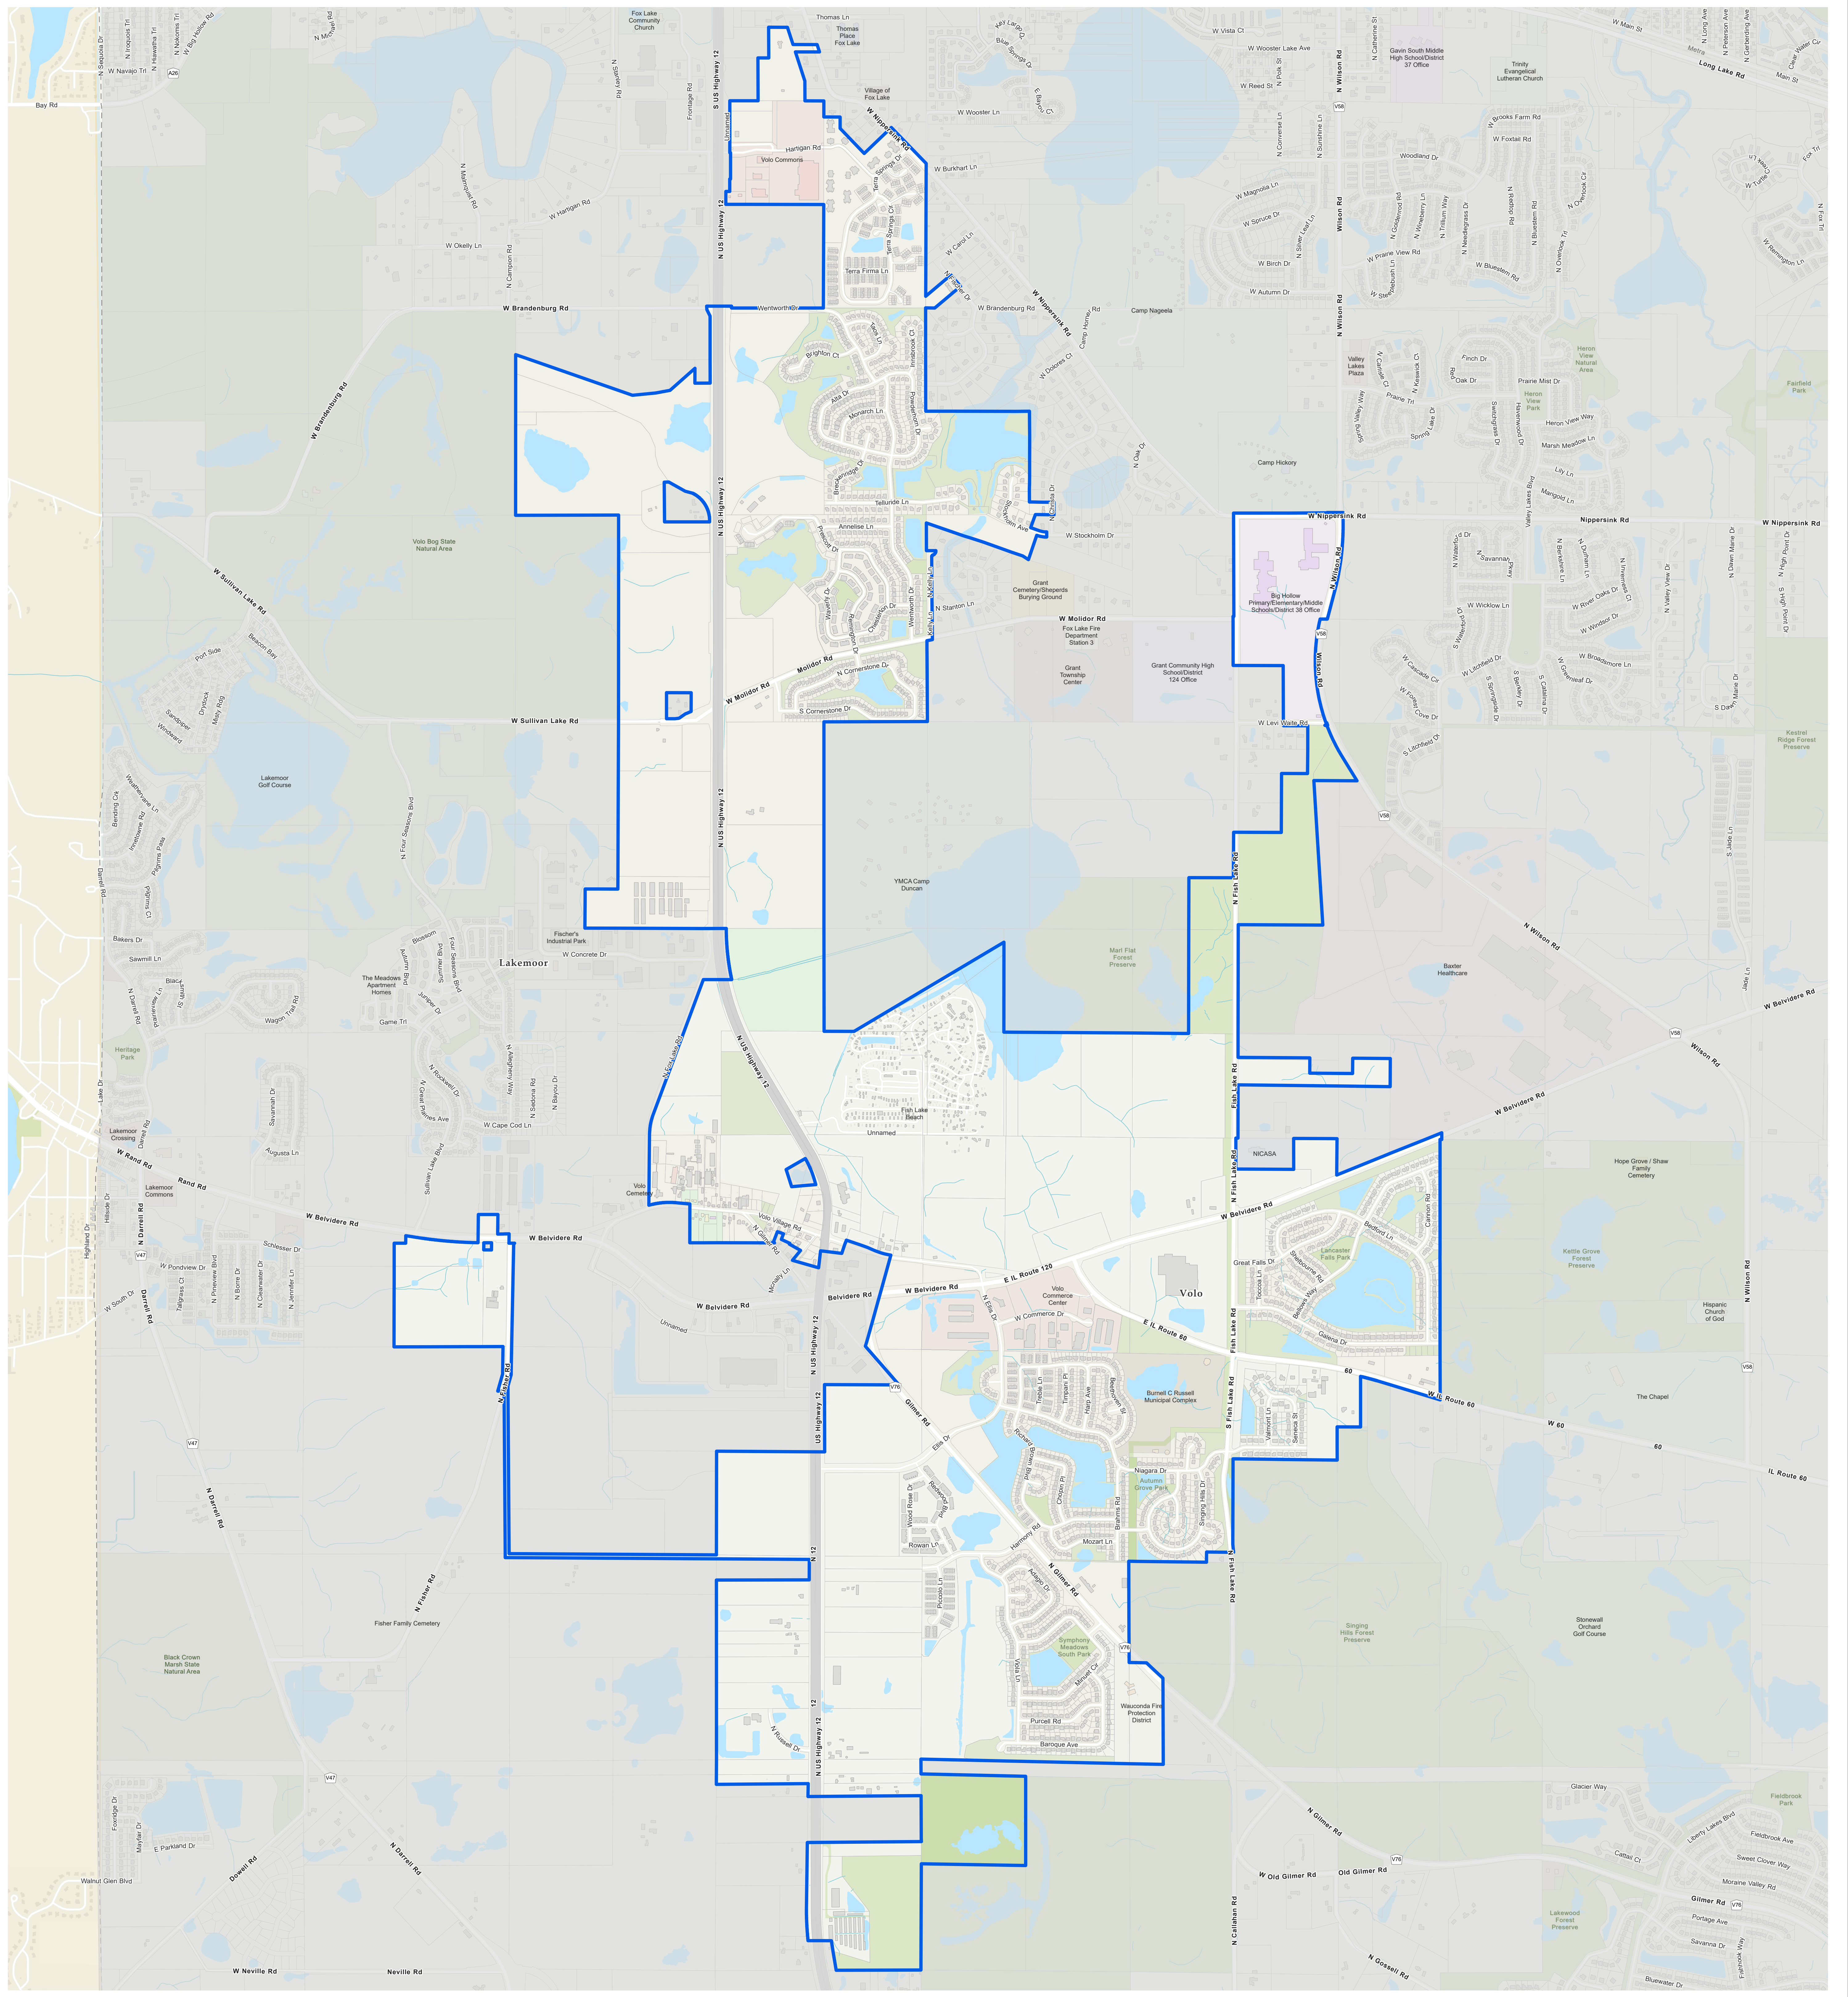

Village of Volo

Prepared by:
Lake County GIS/Mapping Division
18 North County Street
Waukegan, Illinois 60085
(847) 377-2388

900 0 900 1,800 2,700 Feet

Revised:
2023

Map Legend

- Water
- Parks and Forest Preserves
- Building Footprint
- Tax Parcels
- District Boundary