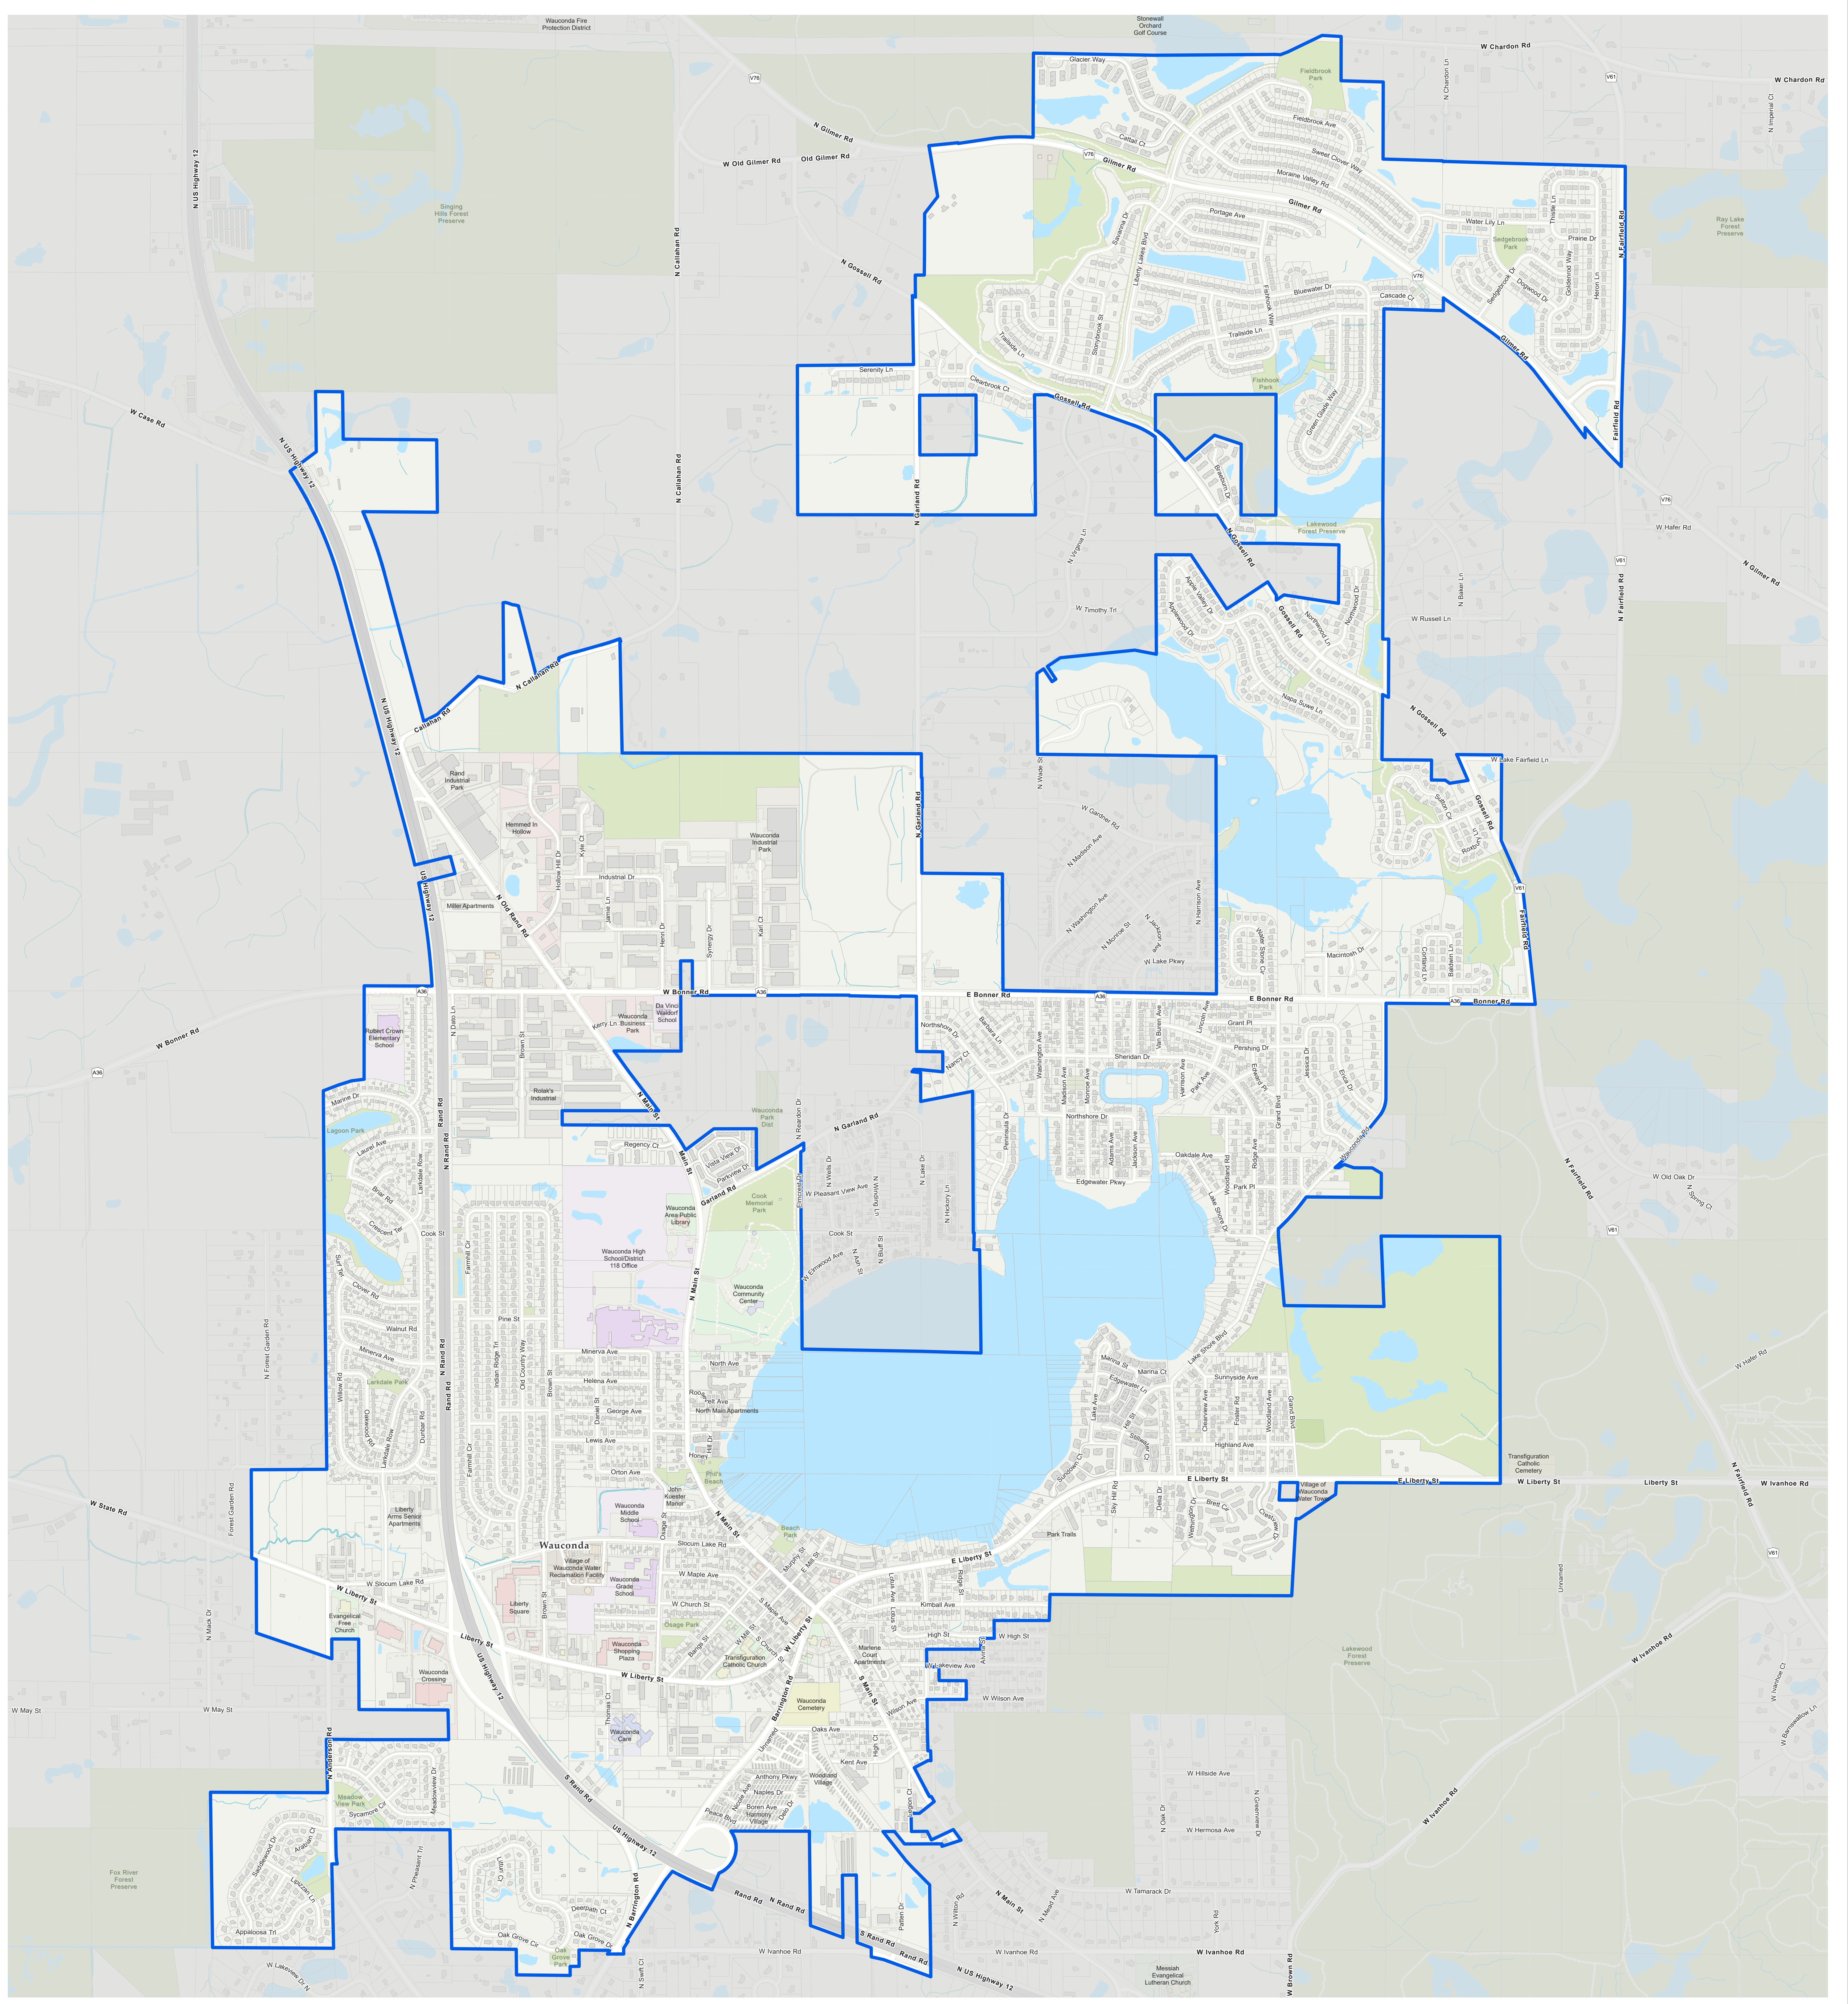

Village of Wauconda

Prepared by:
Lake County GIS/Mapping Division
18 North County Street
Waukegan, Illinois 60085
(847) 377-2388

770 0 770 1,540 2,310 Feet

Revised:
2023

Map Legend

- Water
- Parks and Forest Preserves
- Building Footprint
- Tax Parcels
- District Boundary