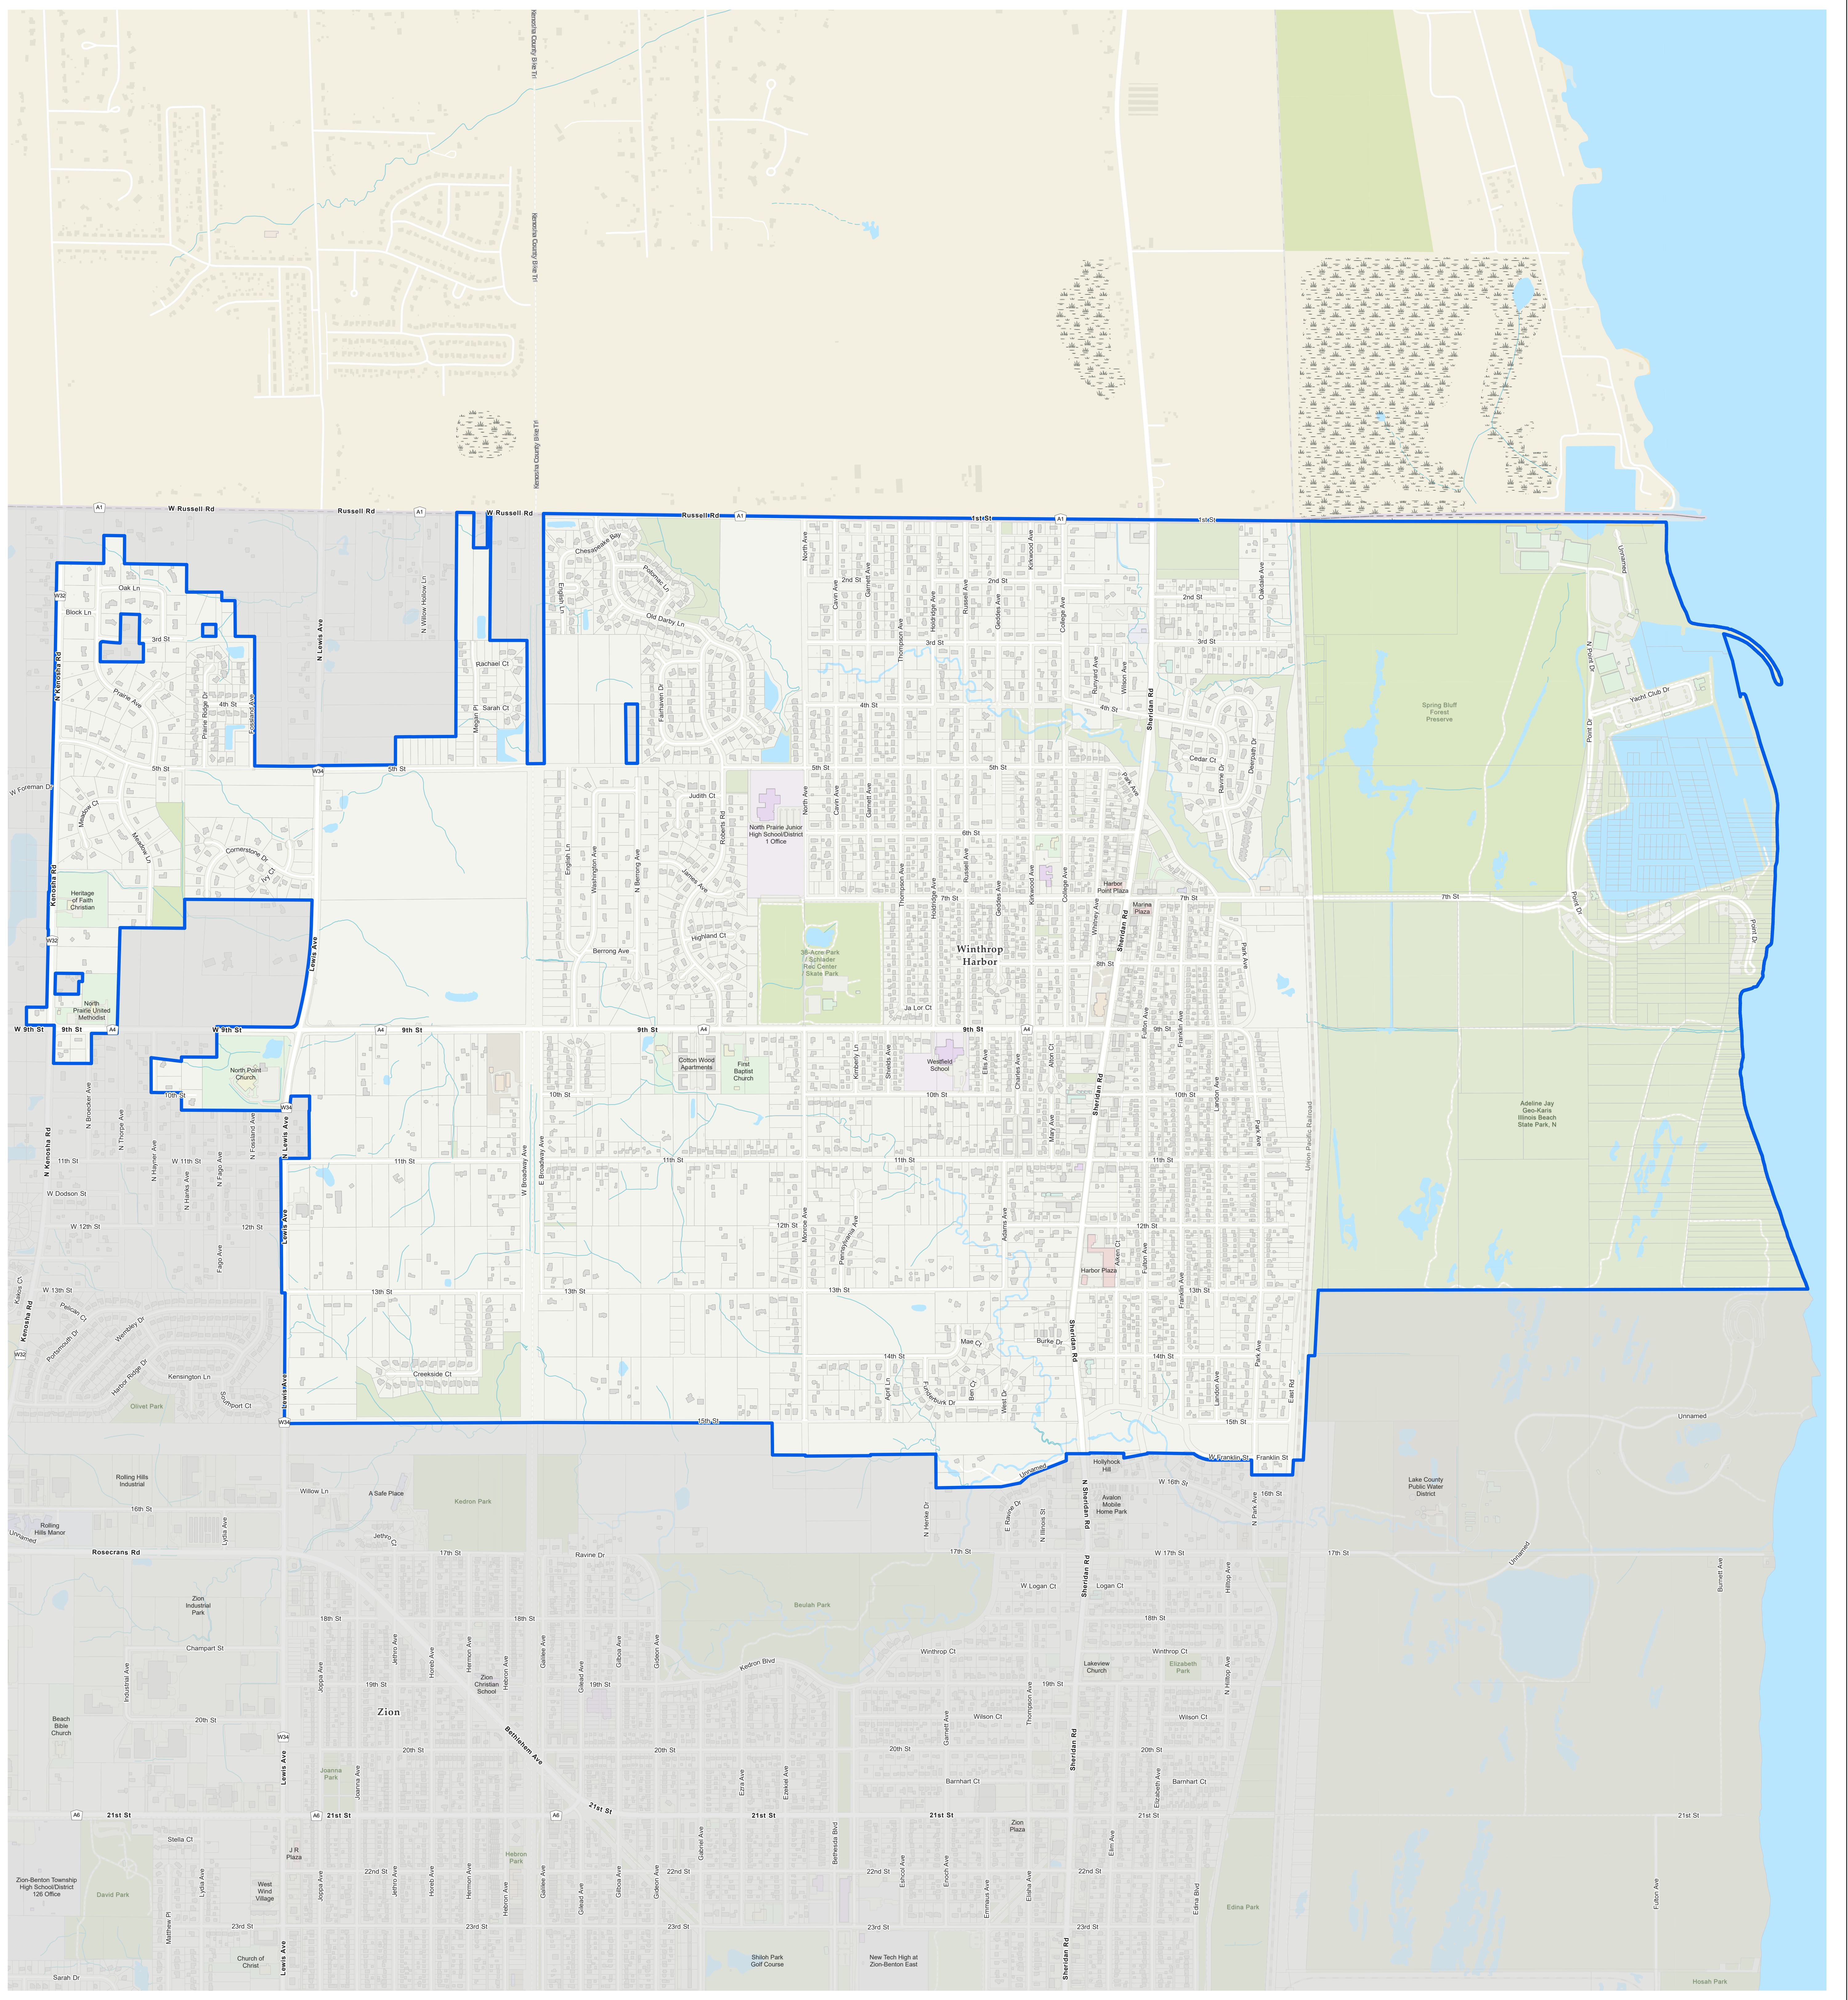

Village of Winthrop Harbor

Prepared by:
Lake County GIS/Mapping Division
18 North County Street
Waukegan, Illinois 60085
(847) 377-2388

Revised:
2023

Map Legend

- Water
- Parks and Forest Preserves
- Building Footprint
- Tax Parcels
- District Boundary