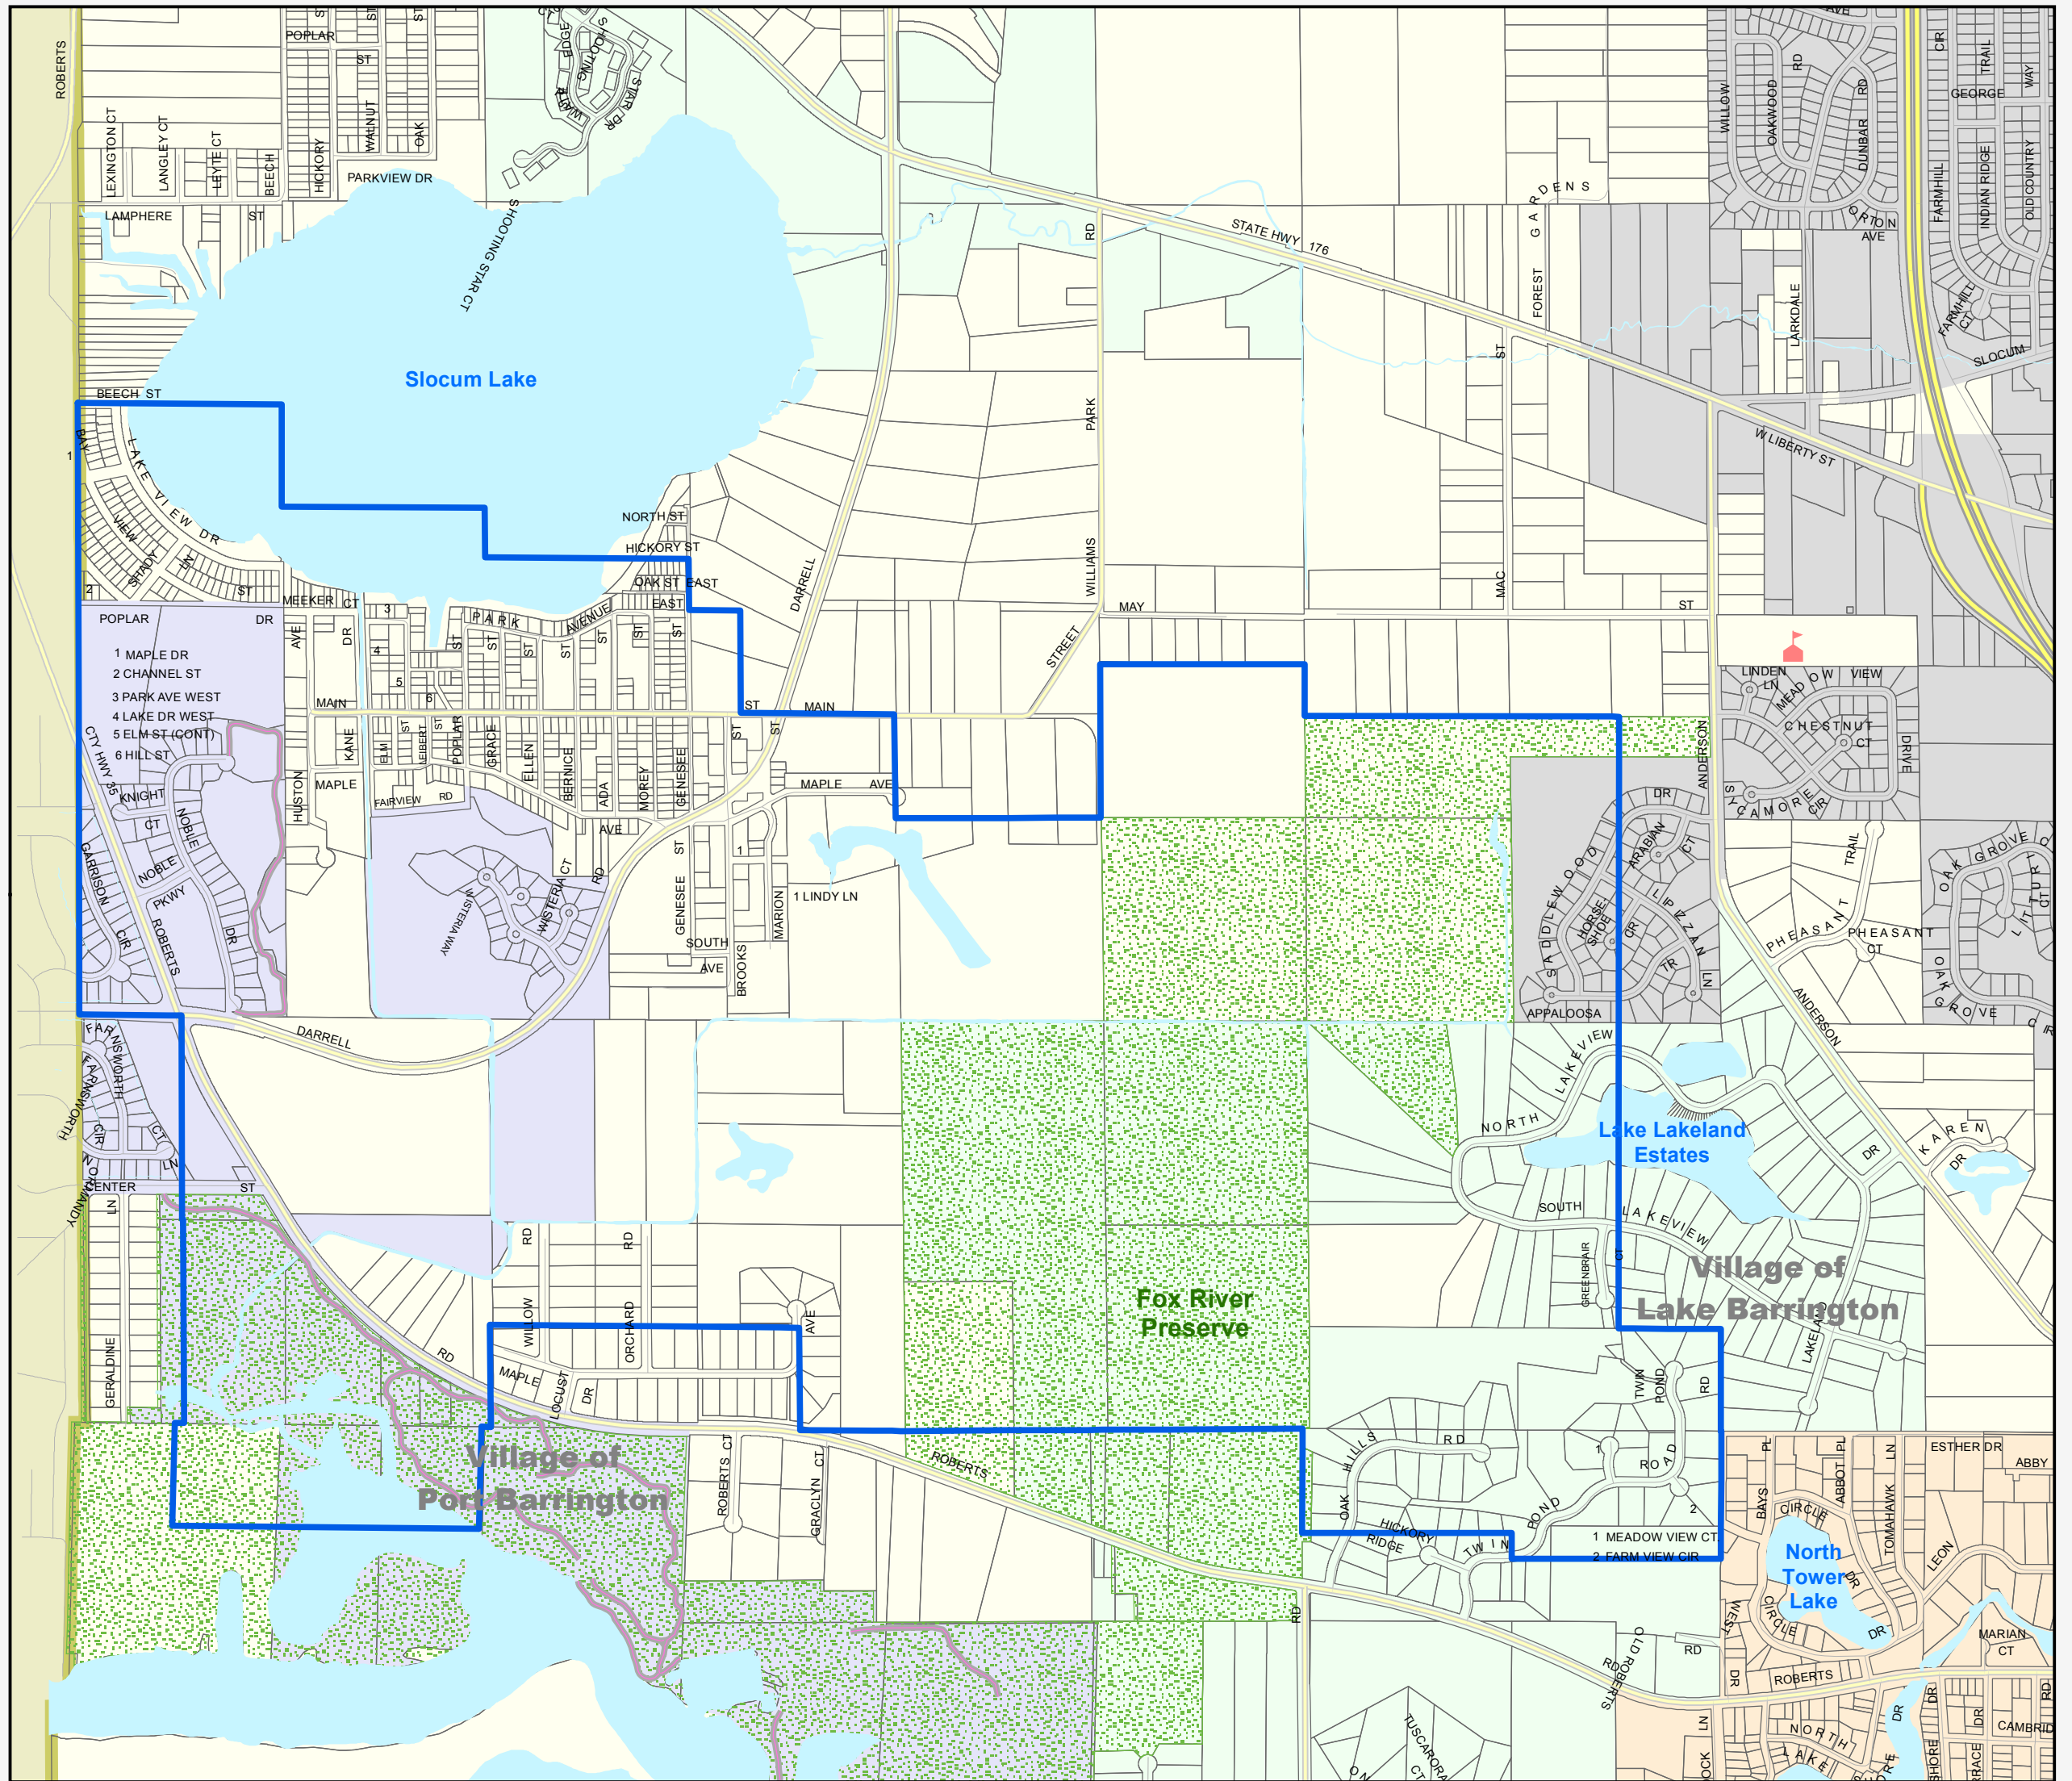

Lake County - Slocum Drainage District

Prepared By:
Lake County Department of Information Technology
GIS/Mapping Division
18 North County Street
Waukegan Illinois 60085-4357
(847) 377-2373

0 250 500 1,000 1,500 2,000 Feet

Revised:
2012

- District Boundary
- Parcels
- Forest Preserve
- Major Water
- Unincorporated Area
- Rail Road
- Public Trails