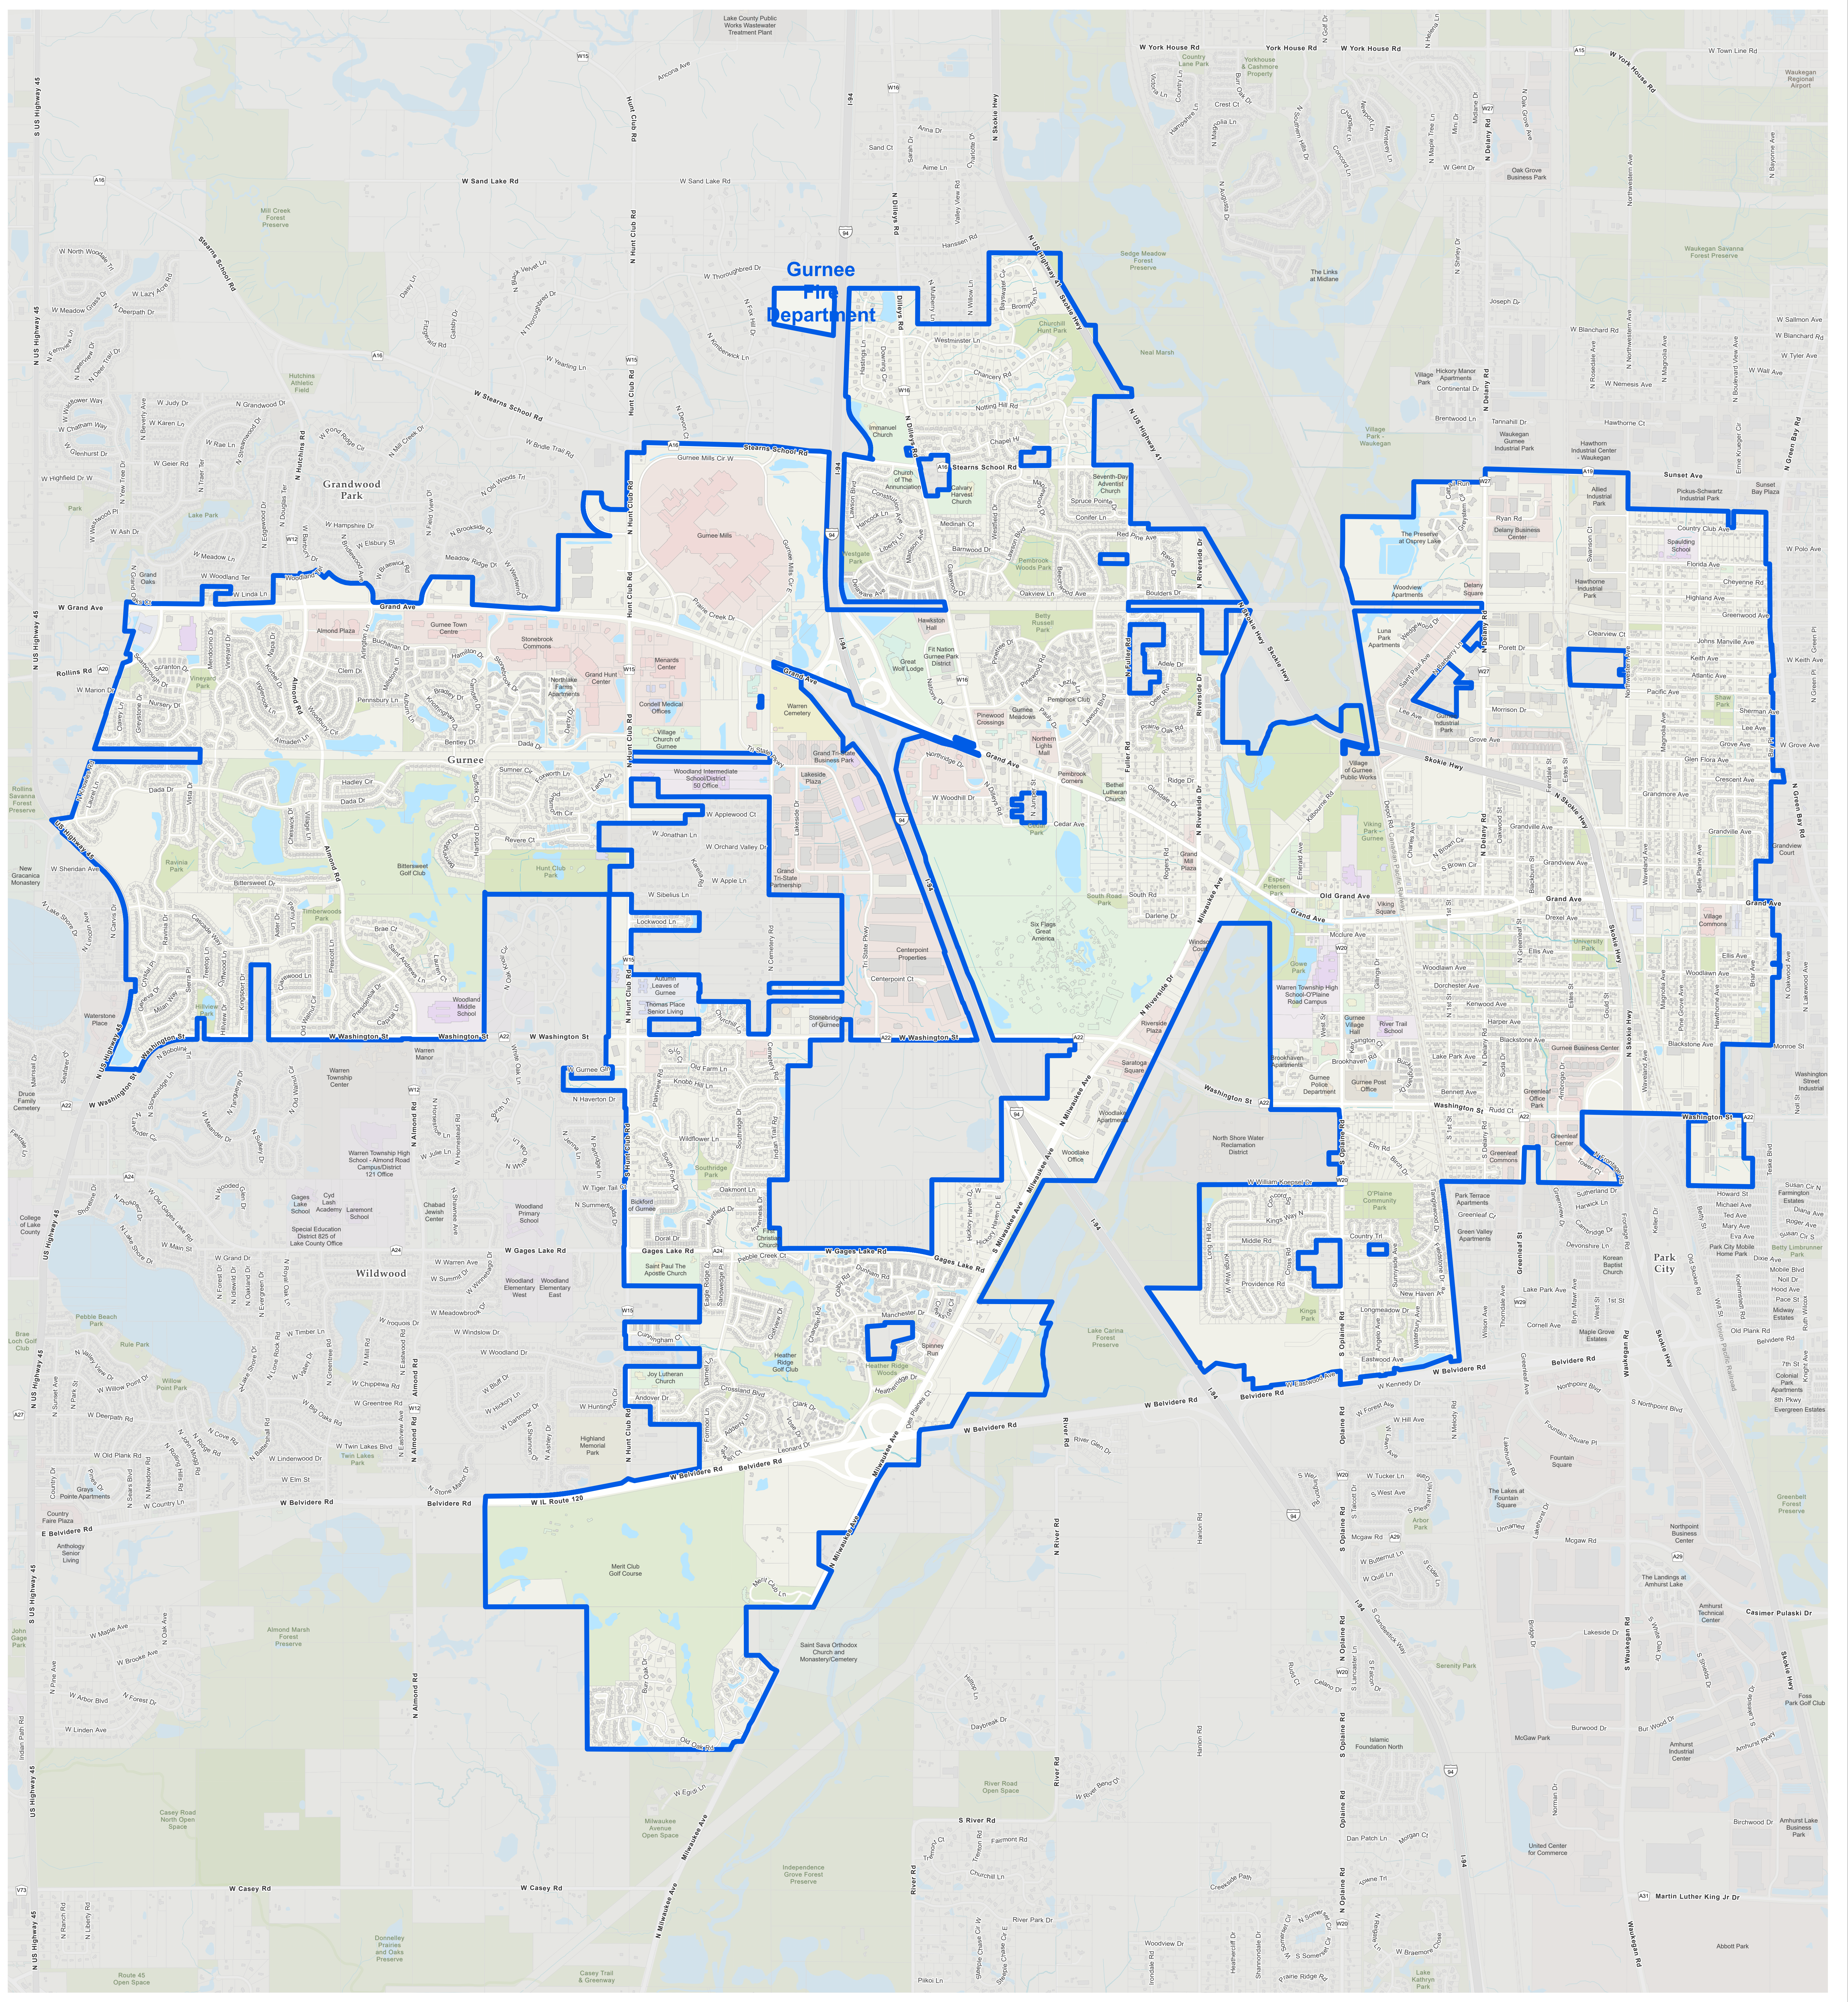

GURNEE - Gurnee Fire Department

Prepared by:
Lake County GIS/Mapping Division
18 North County Street
Waukegan, Illinois 60085
(847) 377-2388

1,000 0 1,000 2,000 3,000 Feet

Revised:
2023

Map Legend

-  Water
-  Parks and Forest Preserves
-  Building Footprint
-  Tax Parcels
-  District Boundary