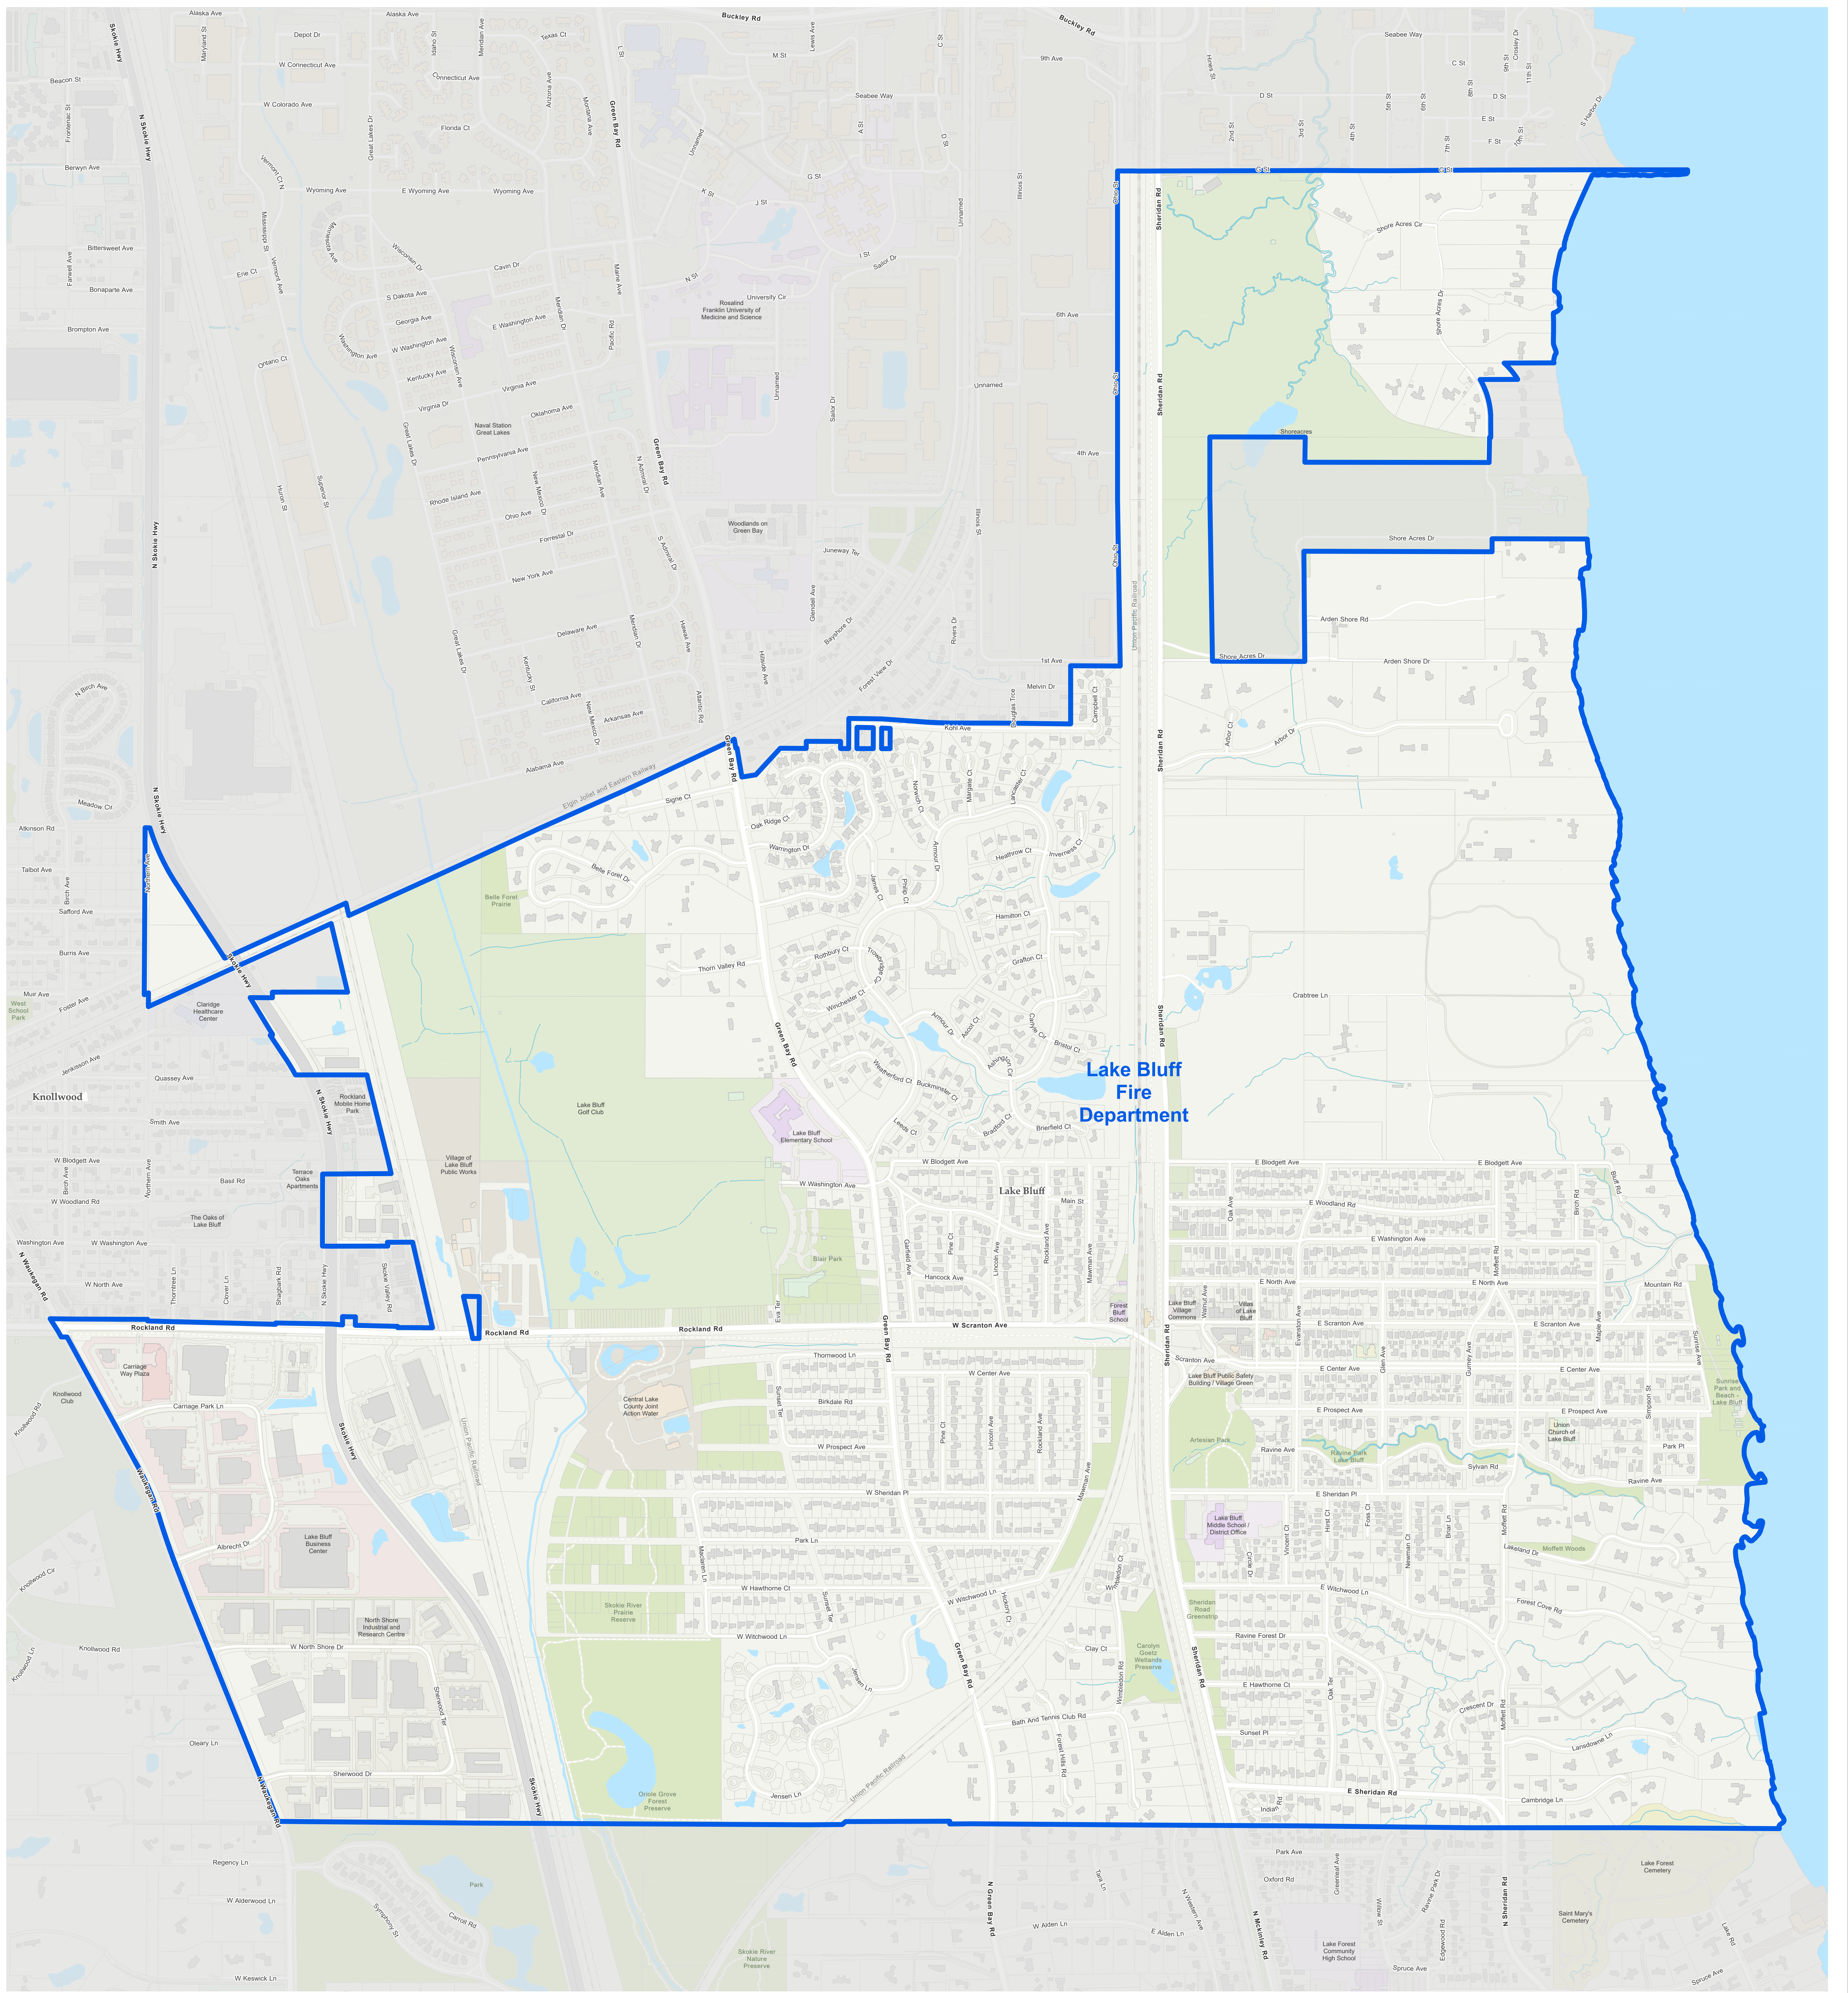

LAKE BLUFF - Lake Bluff Fire Department

Prepared by:
Lake County GIS/Mapping Division
18 North County Street
Waukegan, Illinois 60085
(847) 377-2388

480 0 480 960 1,440 Feet

Revised:
2023

Map Legend

- Water
- Parks and Forest Preserves
- Building Footprint
- Tax Parcels
- District Boundary