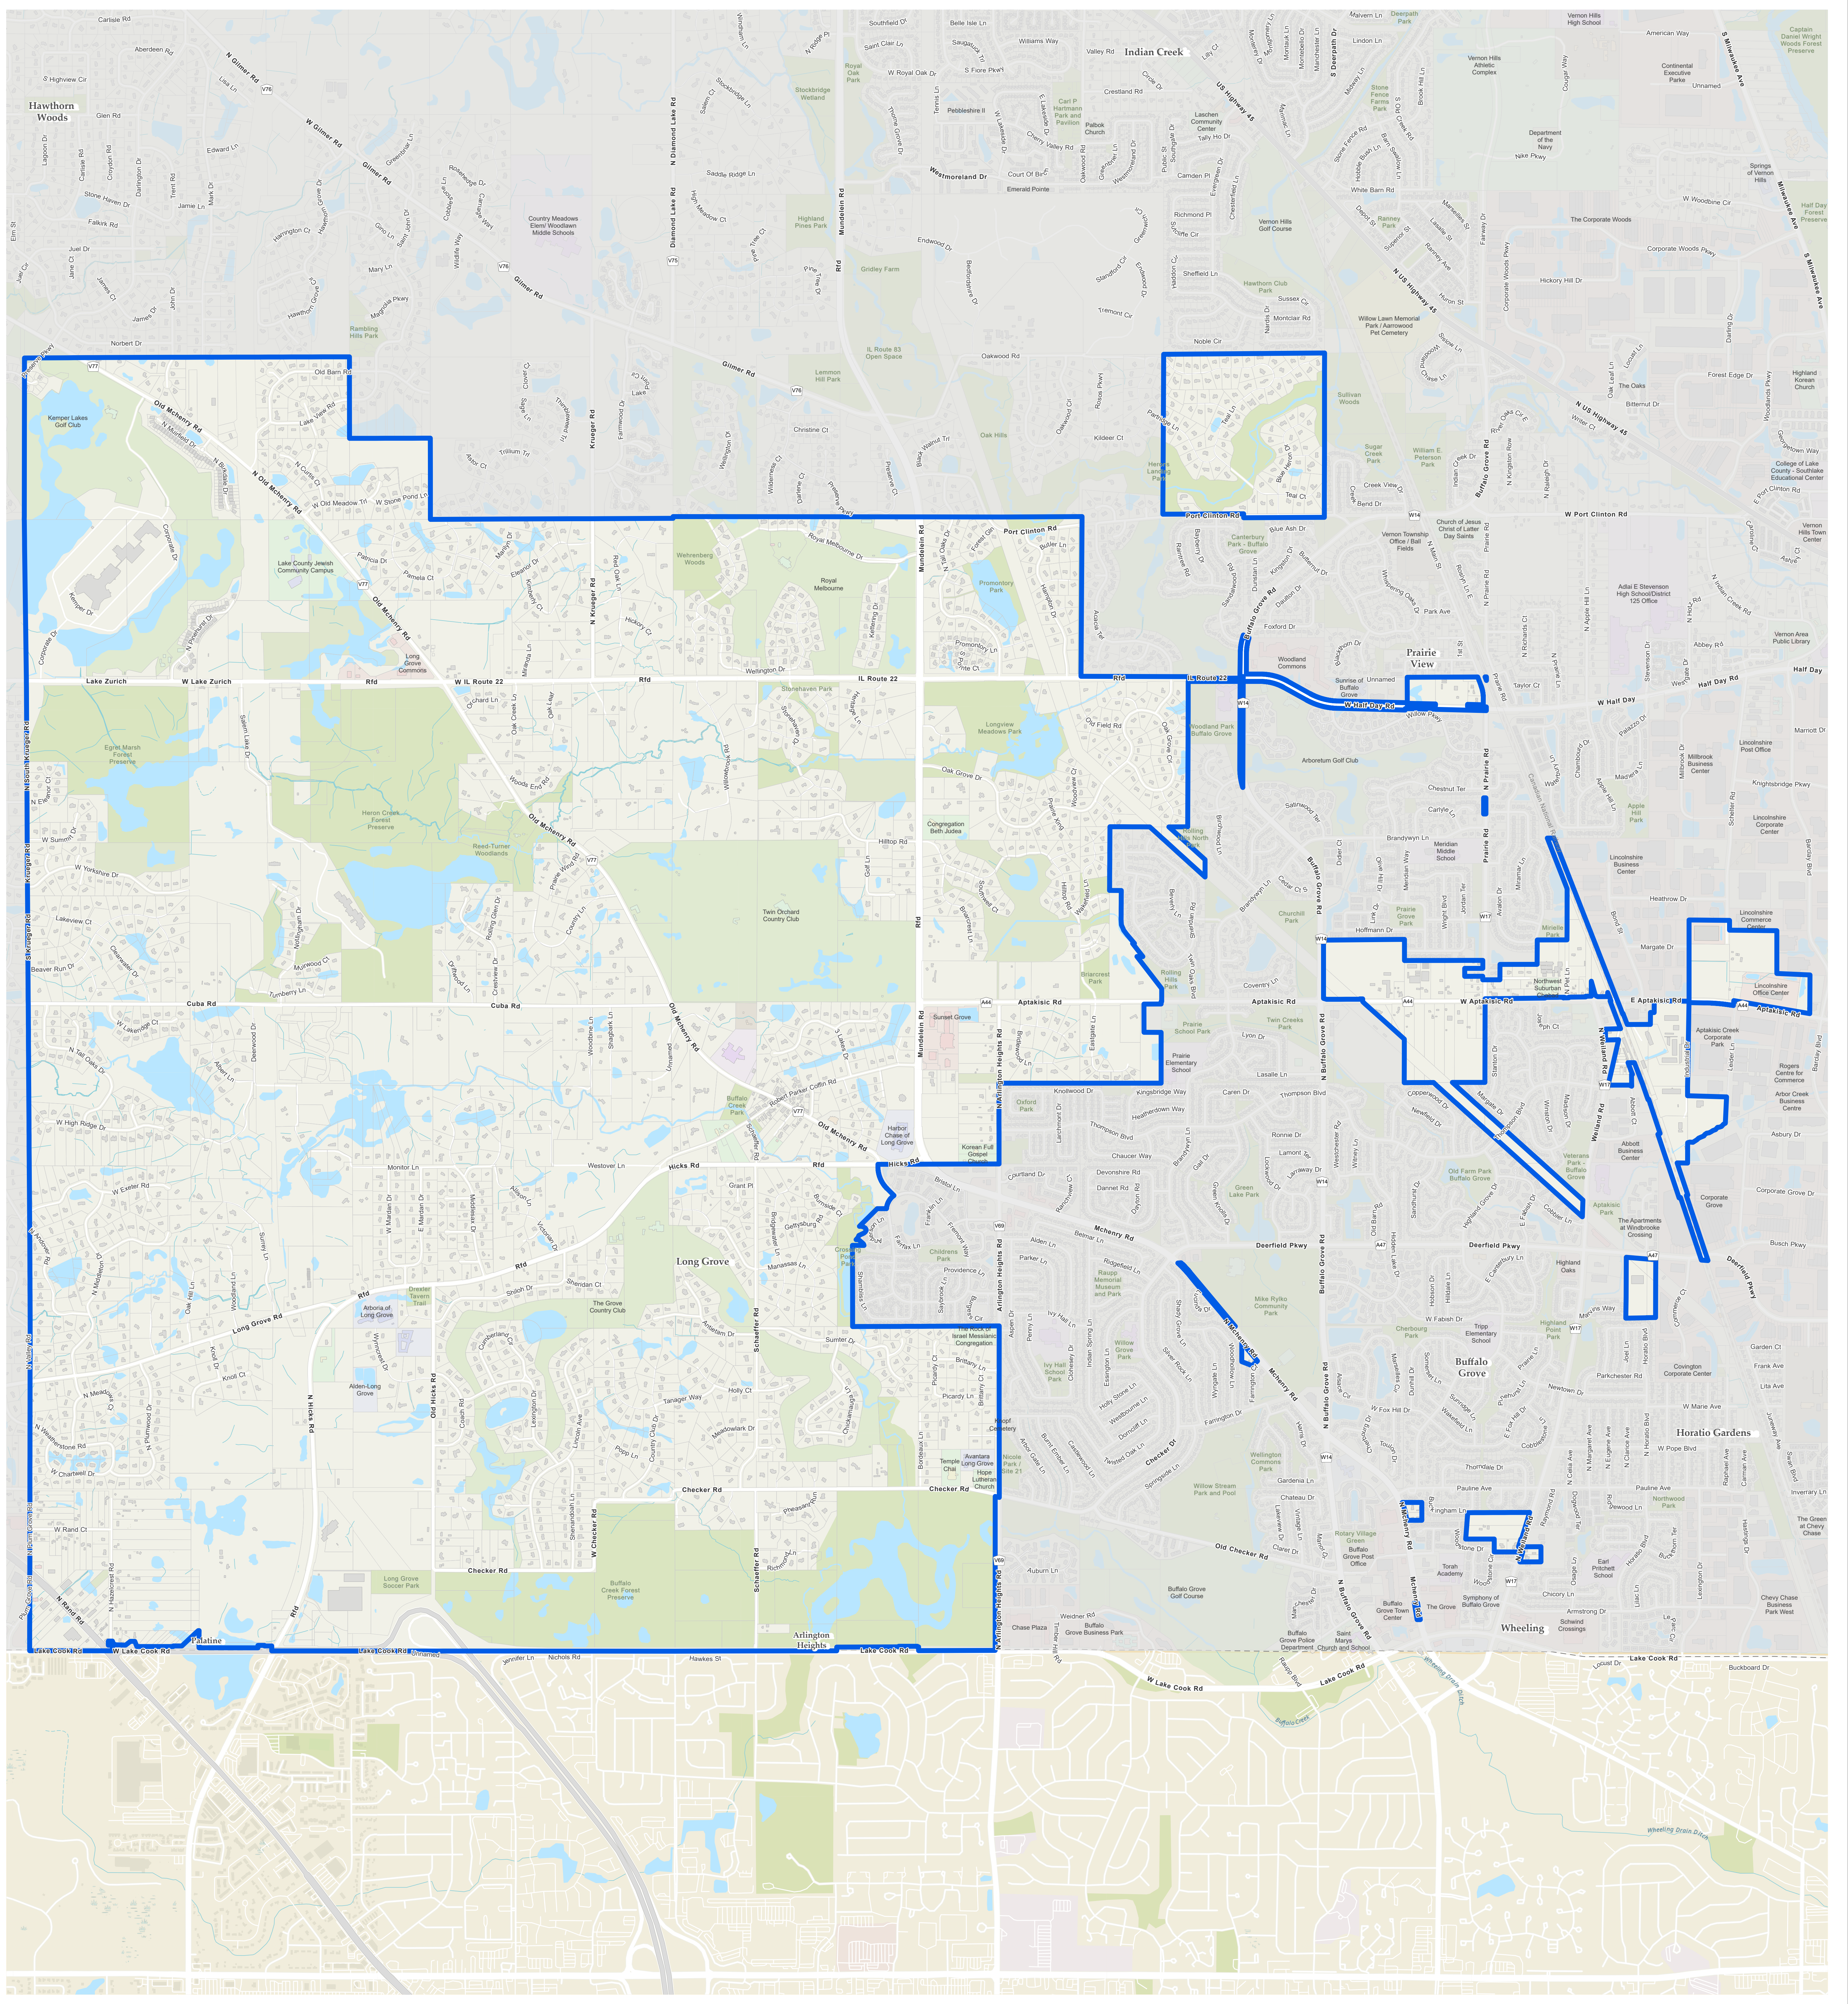

Long Grove Fire Protection District

Revised:
2023

Map Legend

-  Water
-  Parks and Forest Preserves
-  Building Footprint
-  Tax Parcels
-  District Boundary