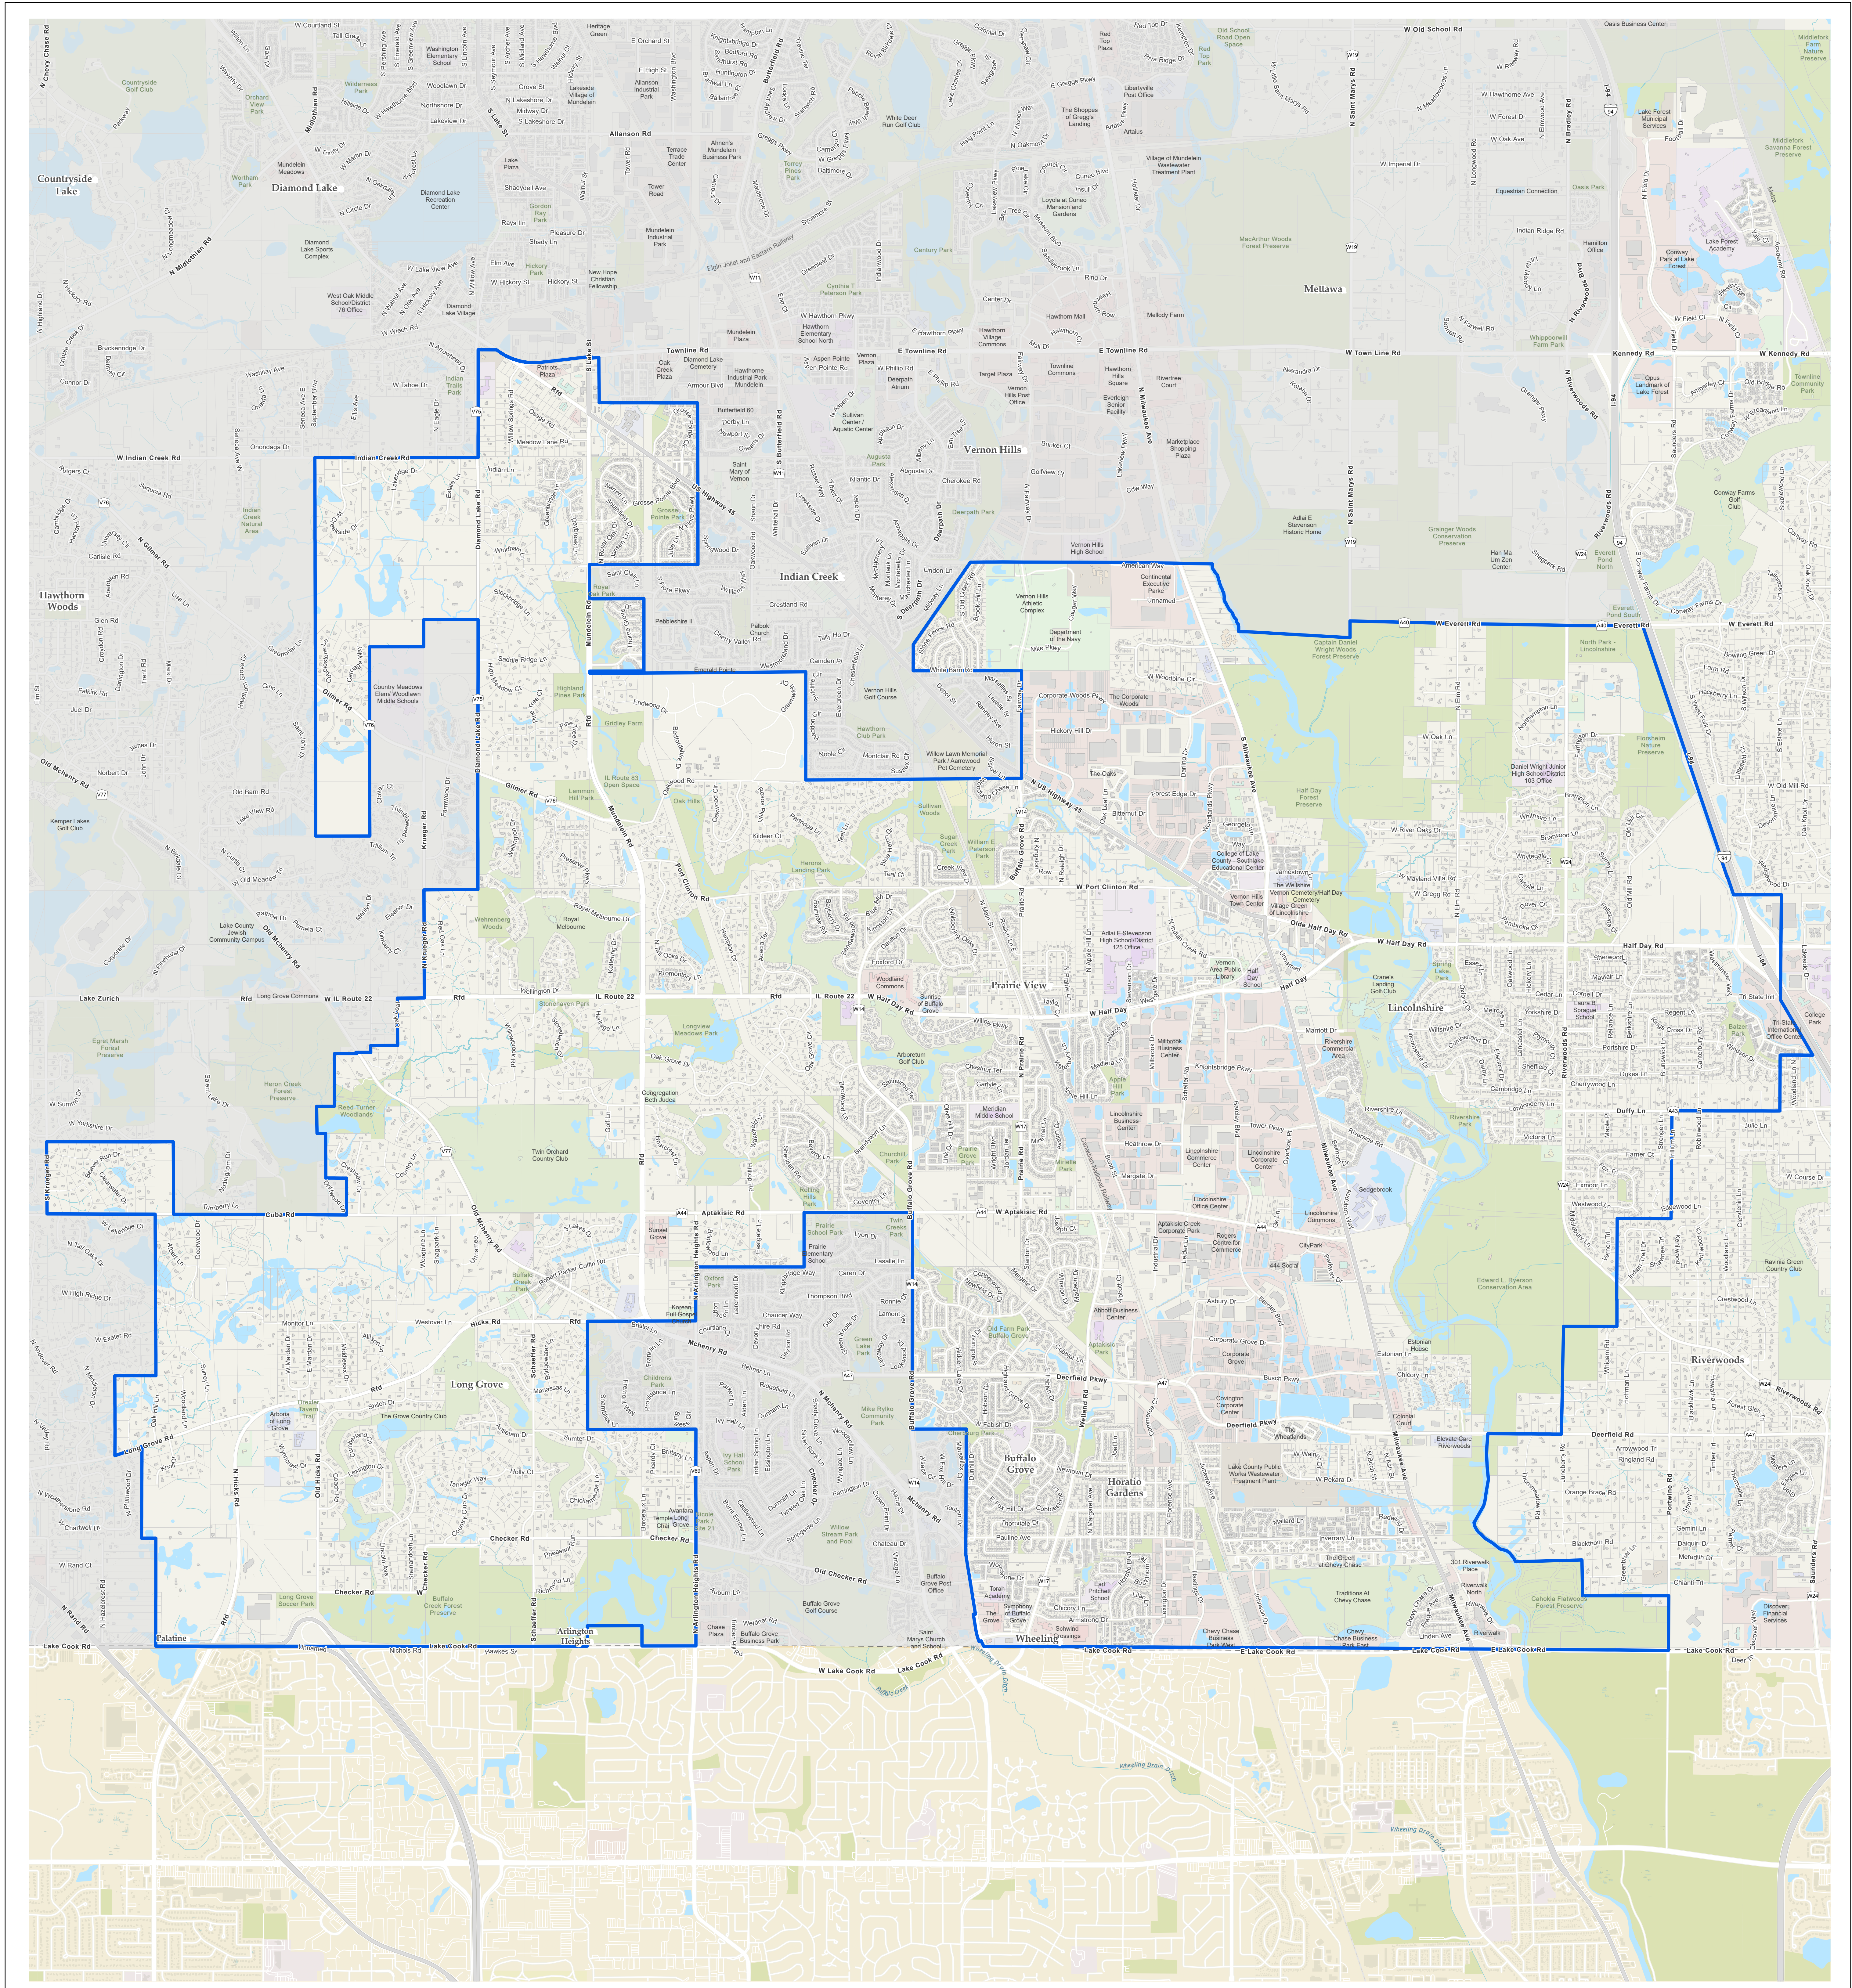

VERNON AREA PUBLIC LIBRARY DISTRICT

Revised:
2023

Map Legend

-  Water
-  Parks and Forest Preserves
-  Building Footprint
-  Tax Parcels
-  District Boundary