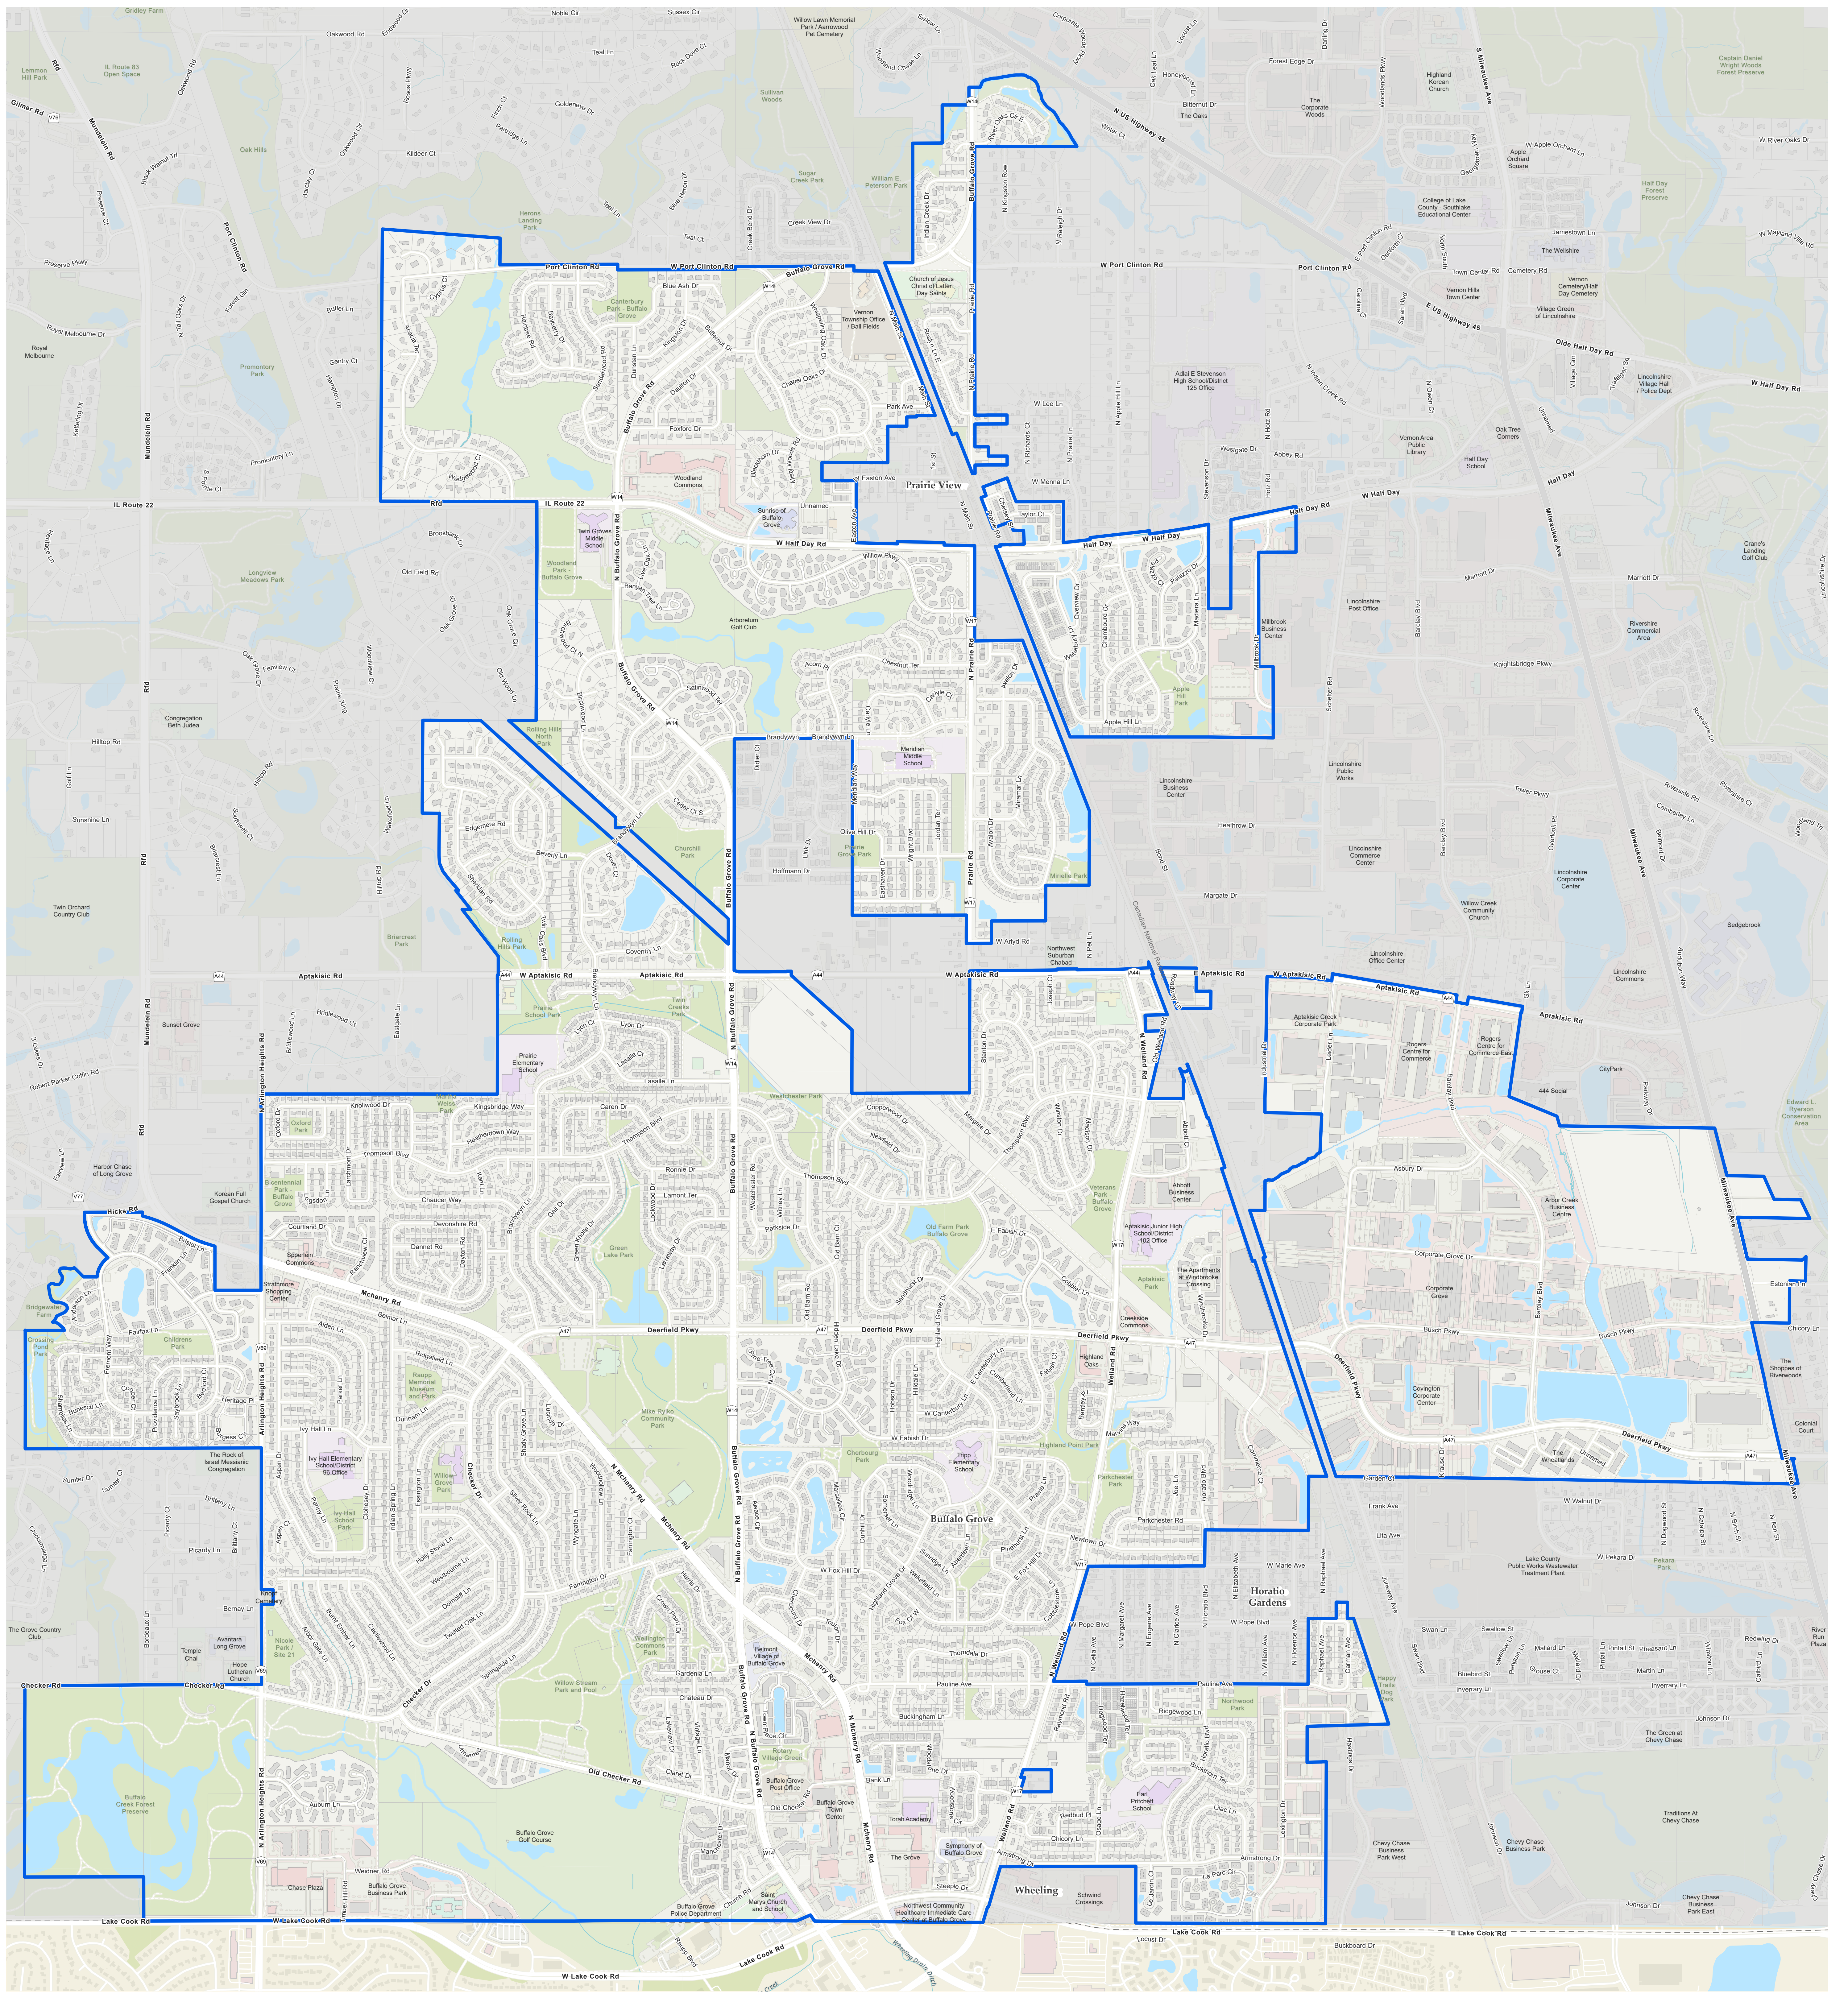

Buffalo Grove Park District

750 0 750 1,500 2,250 Feet

Revised:
2023

Map Legend

-  Water
-  Parks and Forest Preserves
-  Building Footprint
-  Tax Parcels
-  District Boundary