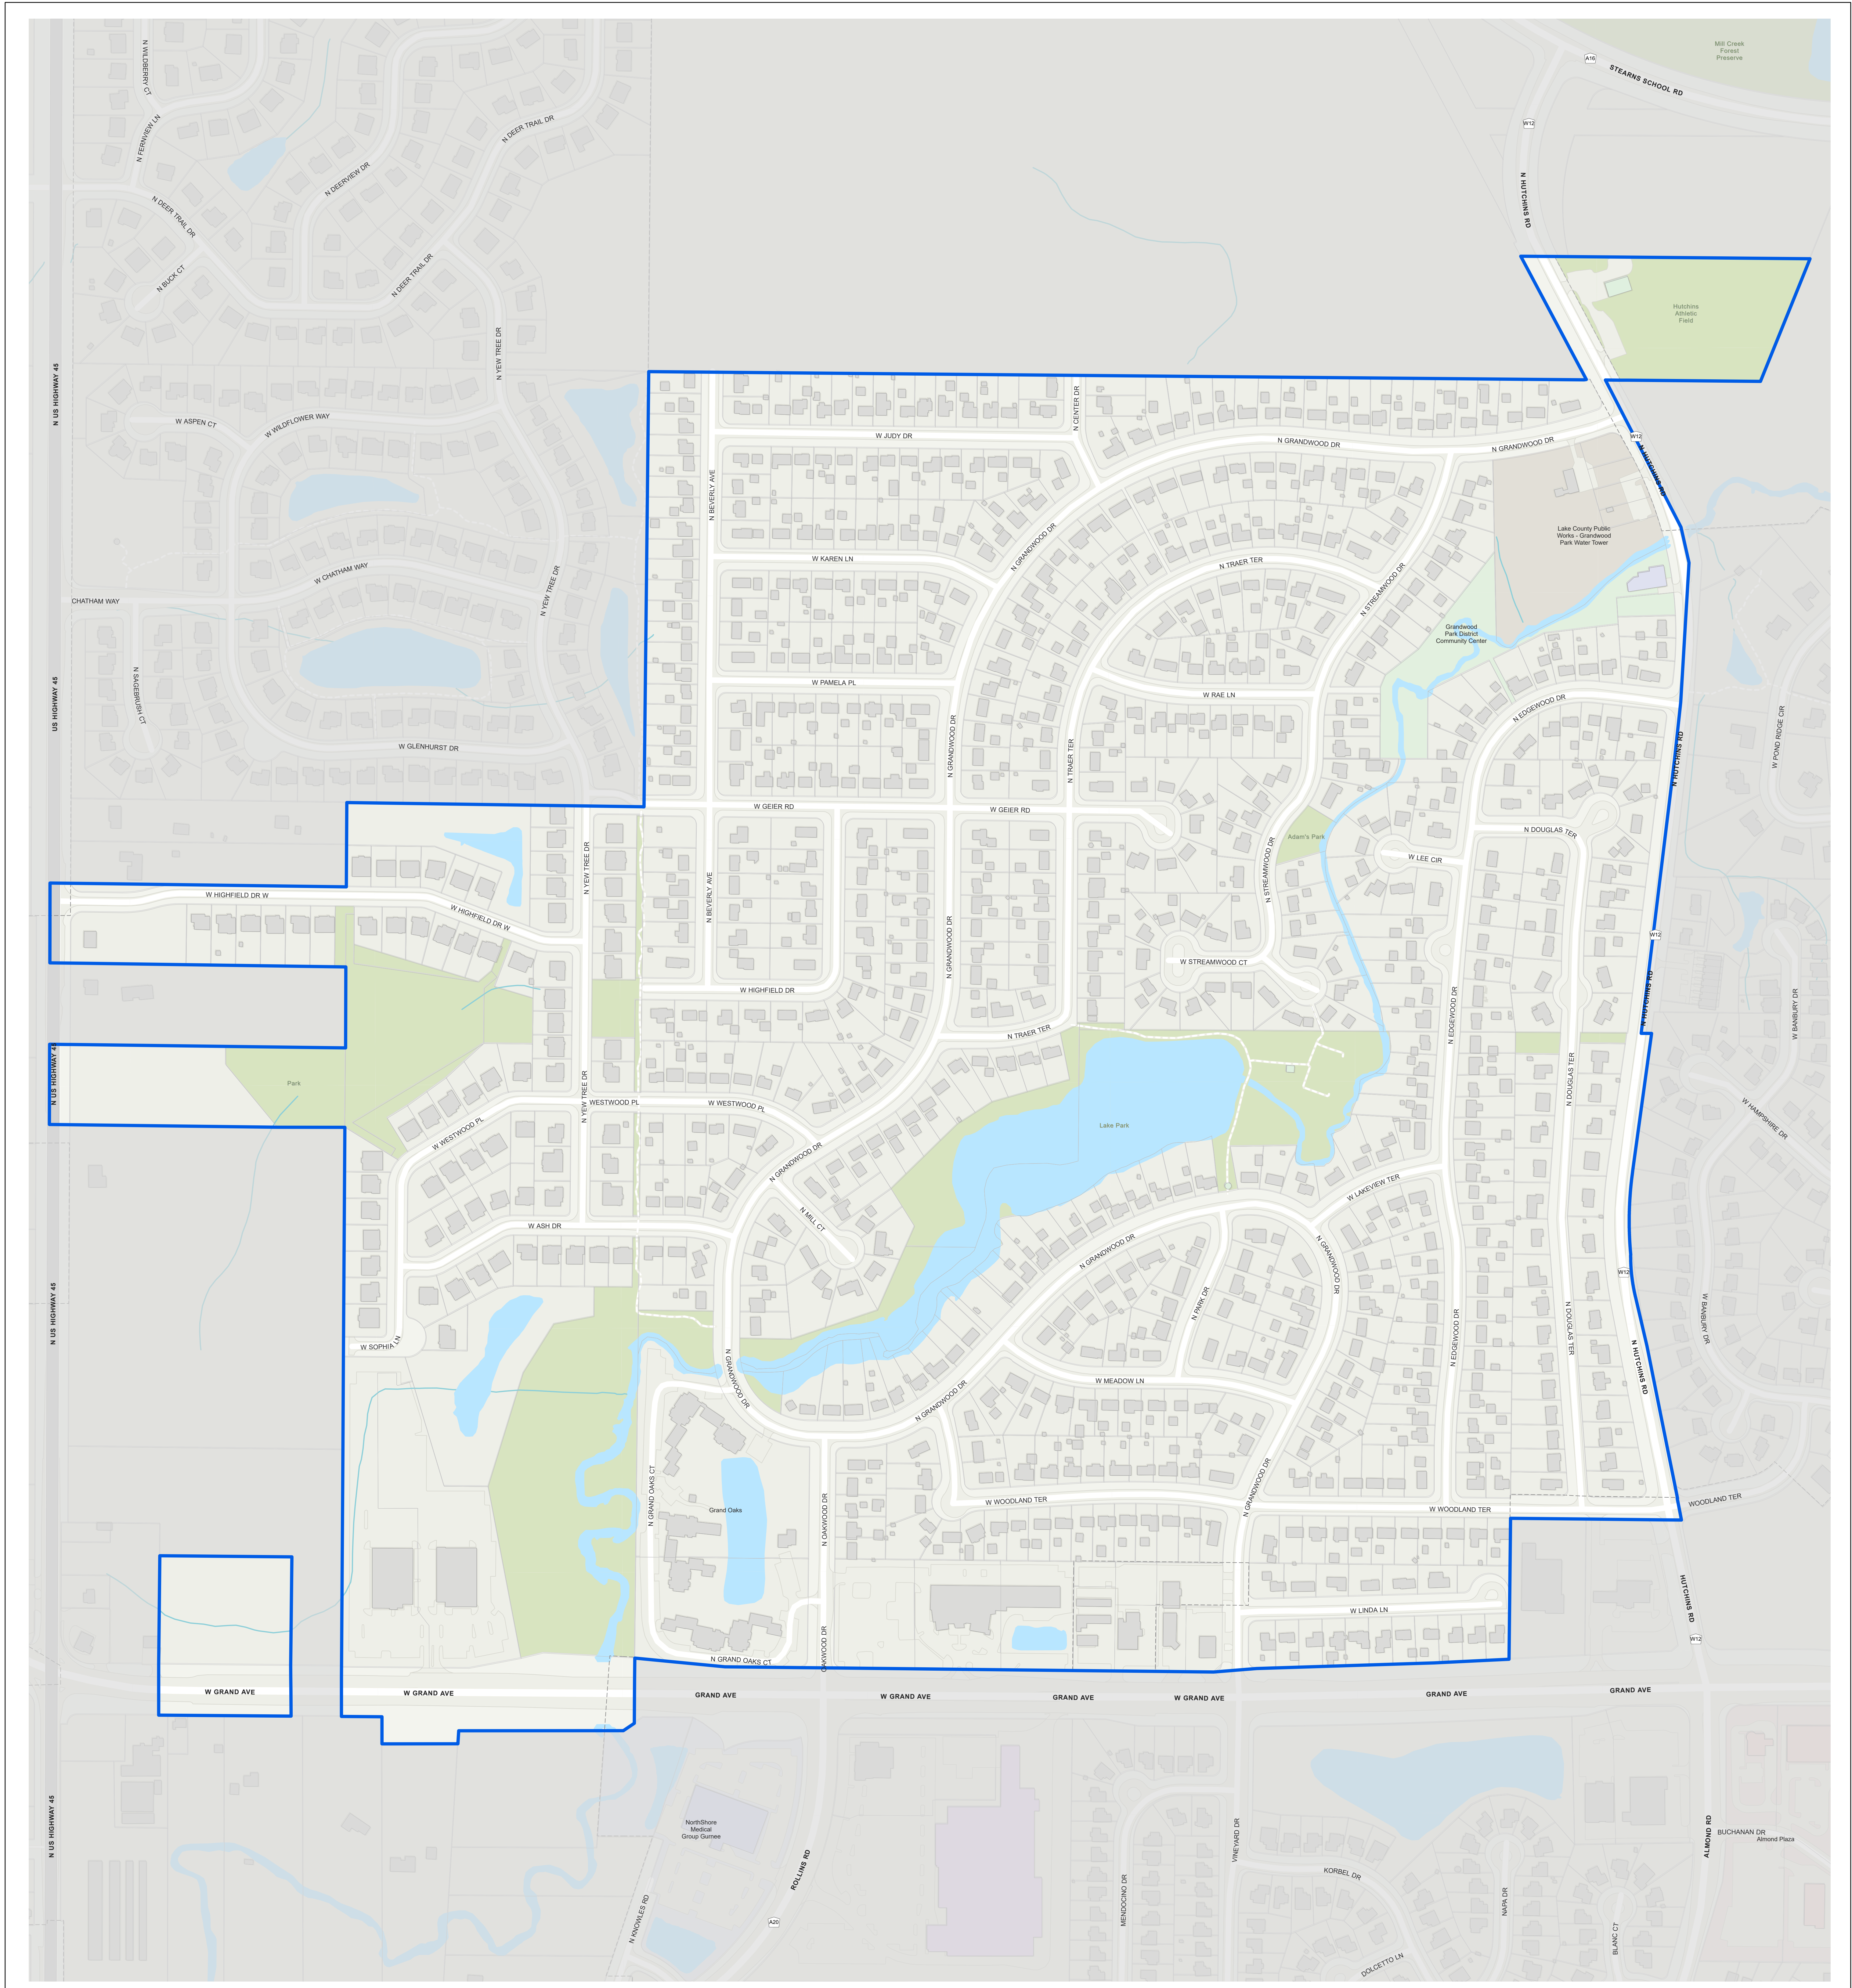

# Grandwood Park Park District

Prepared by:  
Lake County GIS/Mapping Division  
18 North County Street  
Waukegan, Illinois 60085  
(847) 377-2388

200 0 200 400 600 Feet

Revised:  
2023

### Map Legend

- Water
- Parks and Forest Preserves
- Building Footprint
- Tax Parcels
- District Boundary