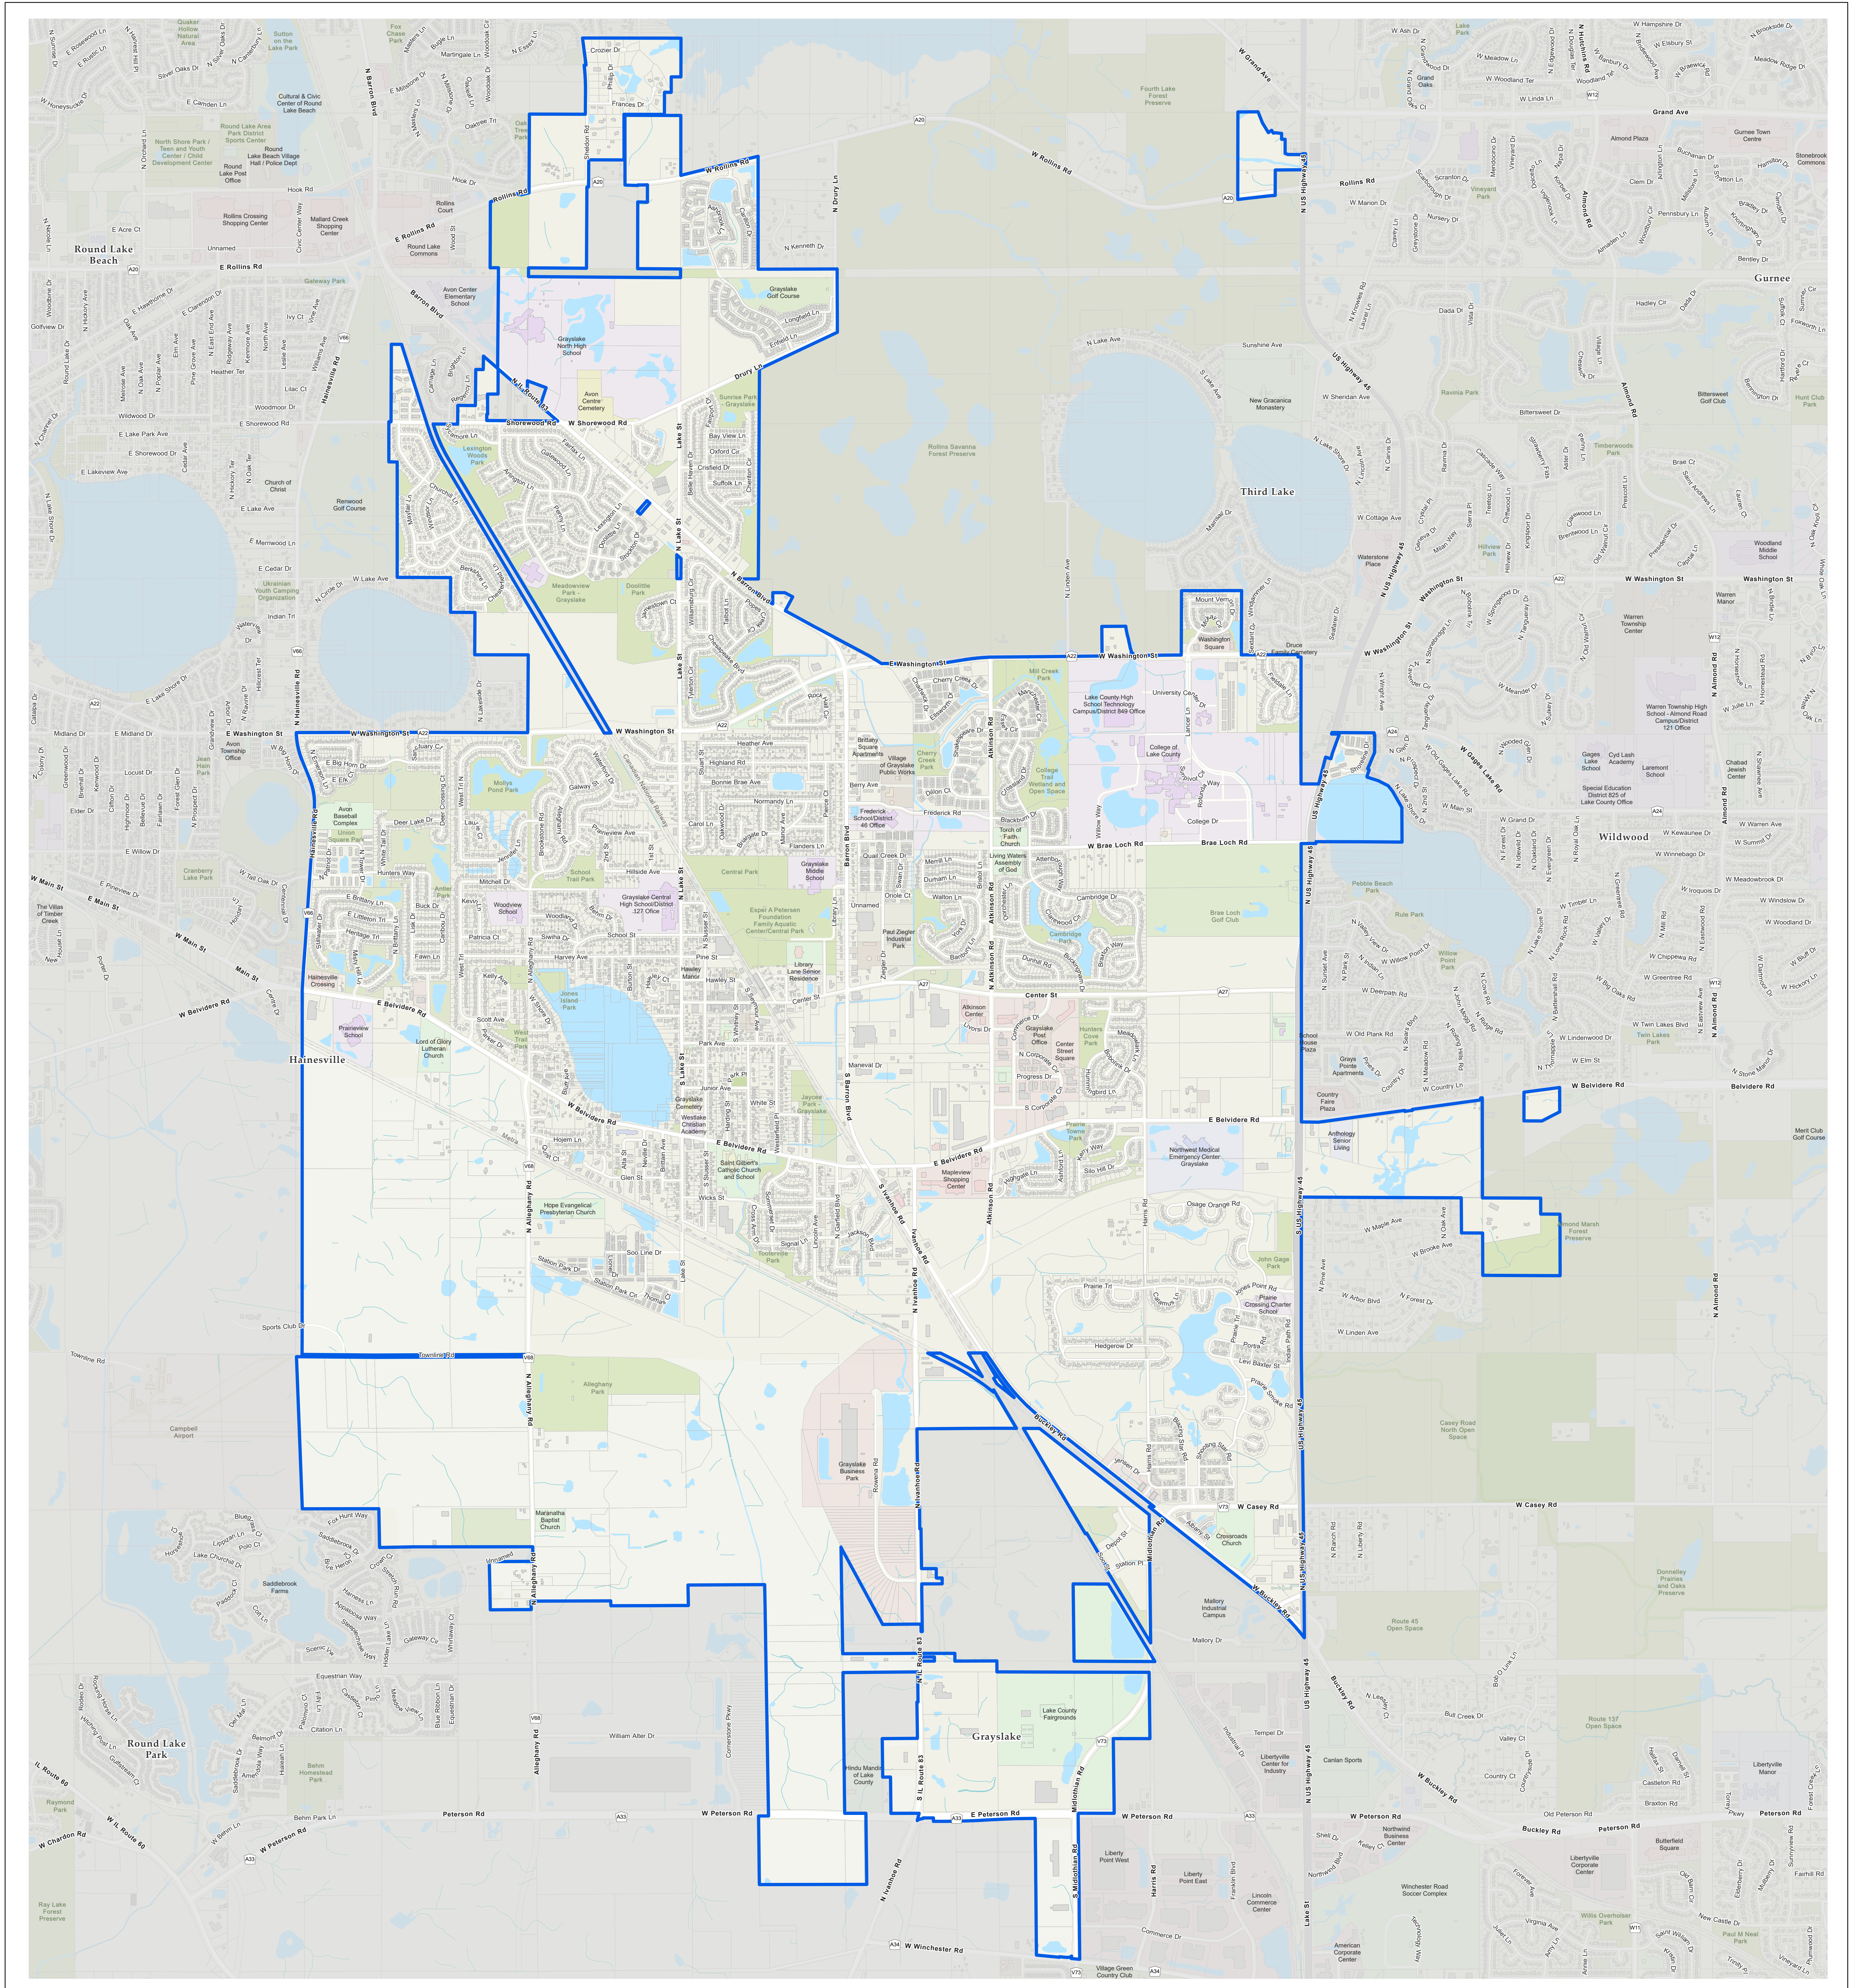

Grayslake Community Park District

Revised:
2023

Map Legend

-  Water
-  Parks and Forest Preserves
-  Building Footprint
-  Tax Parcels
-  District Boundary