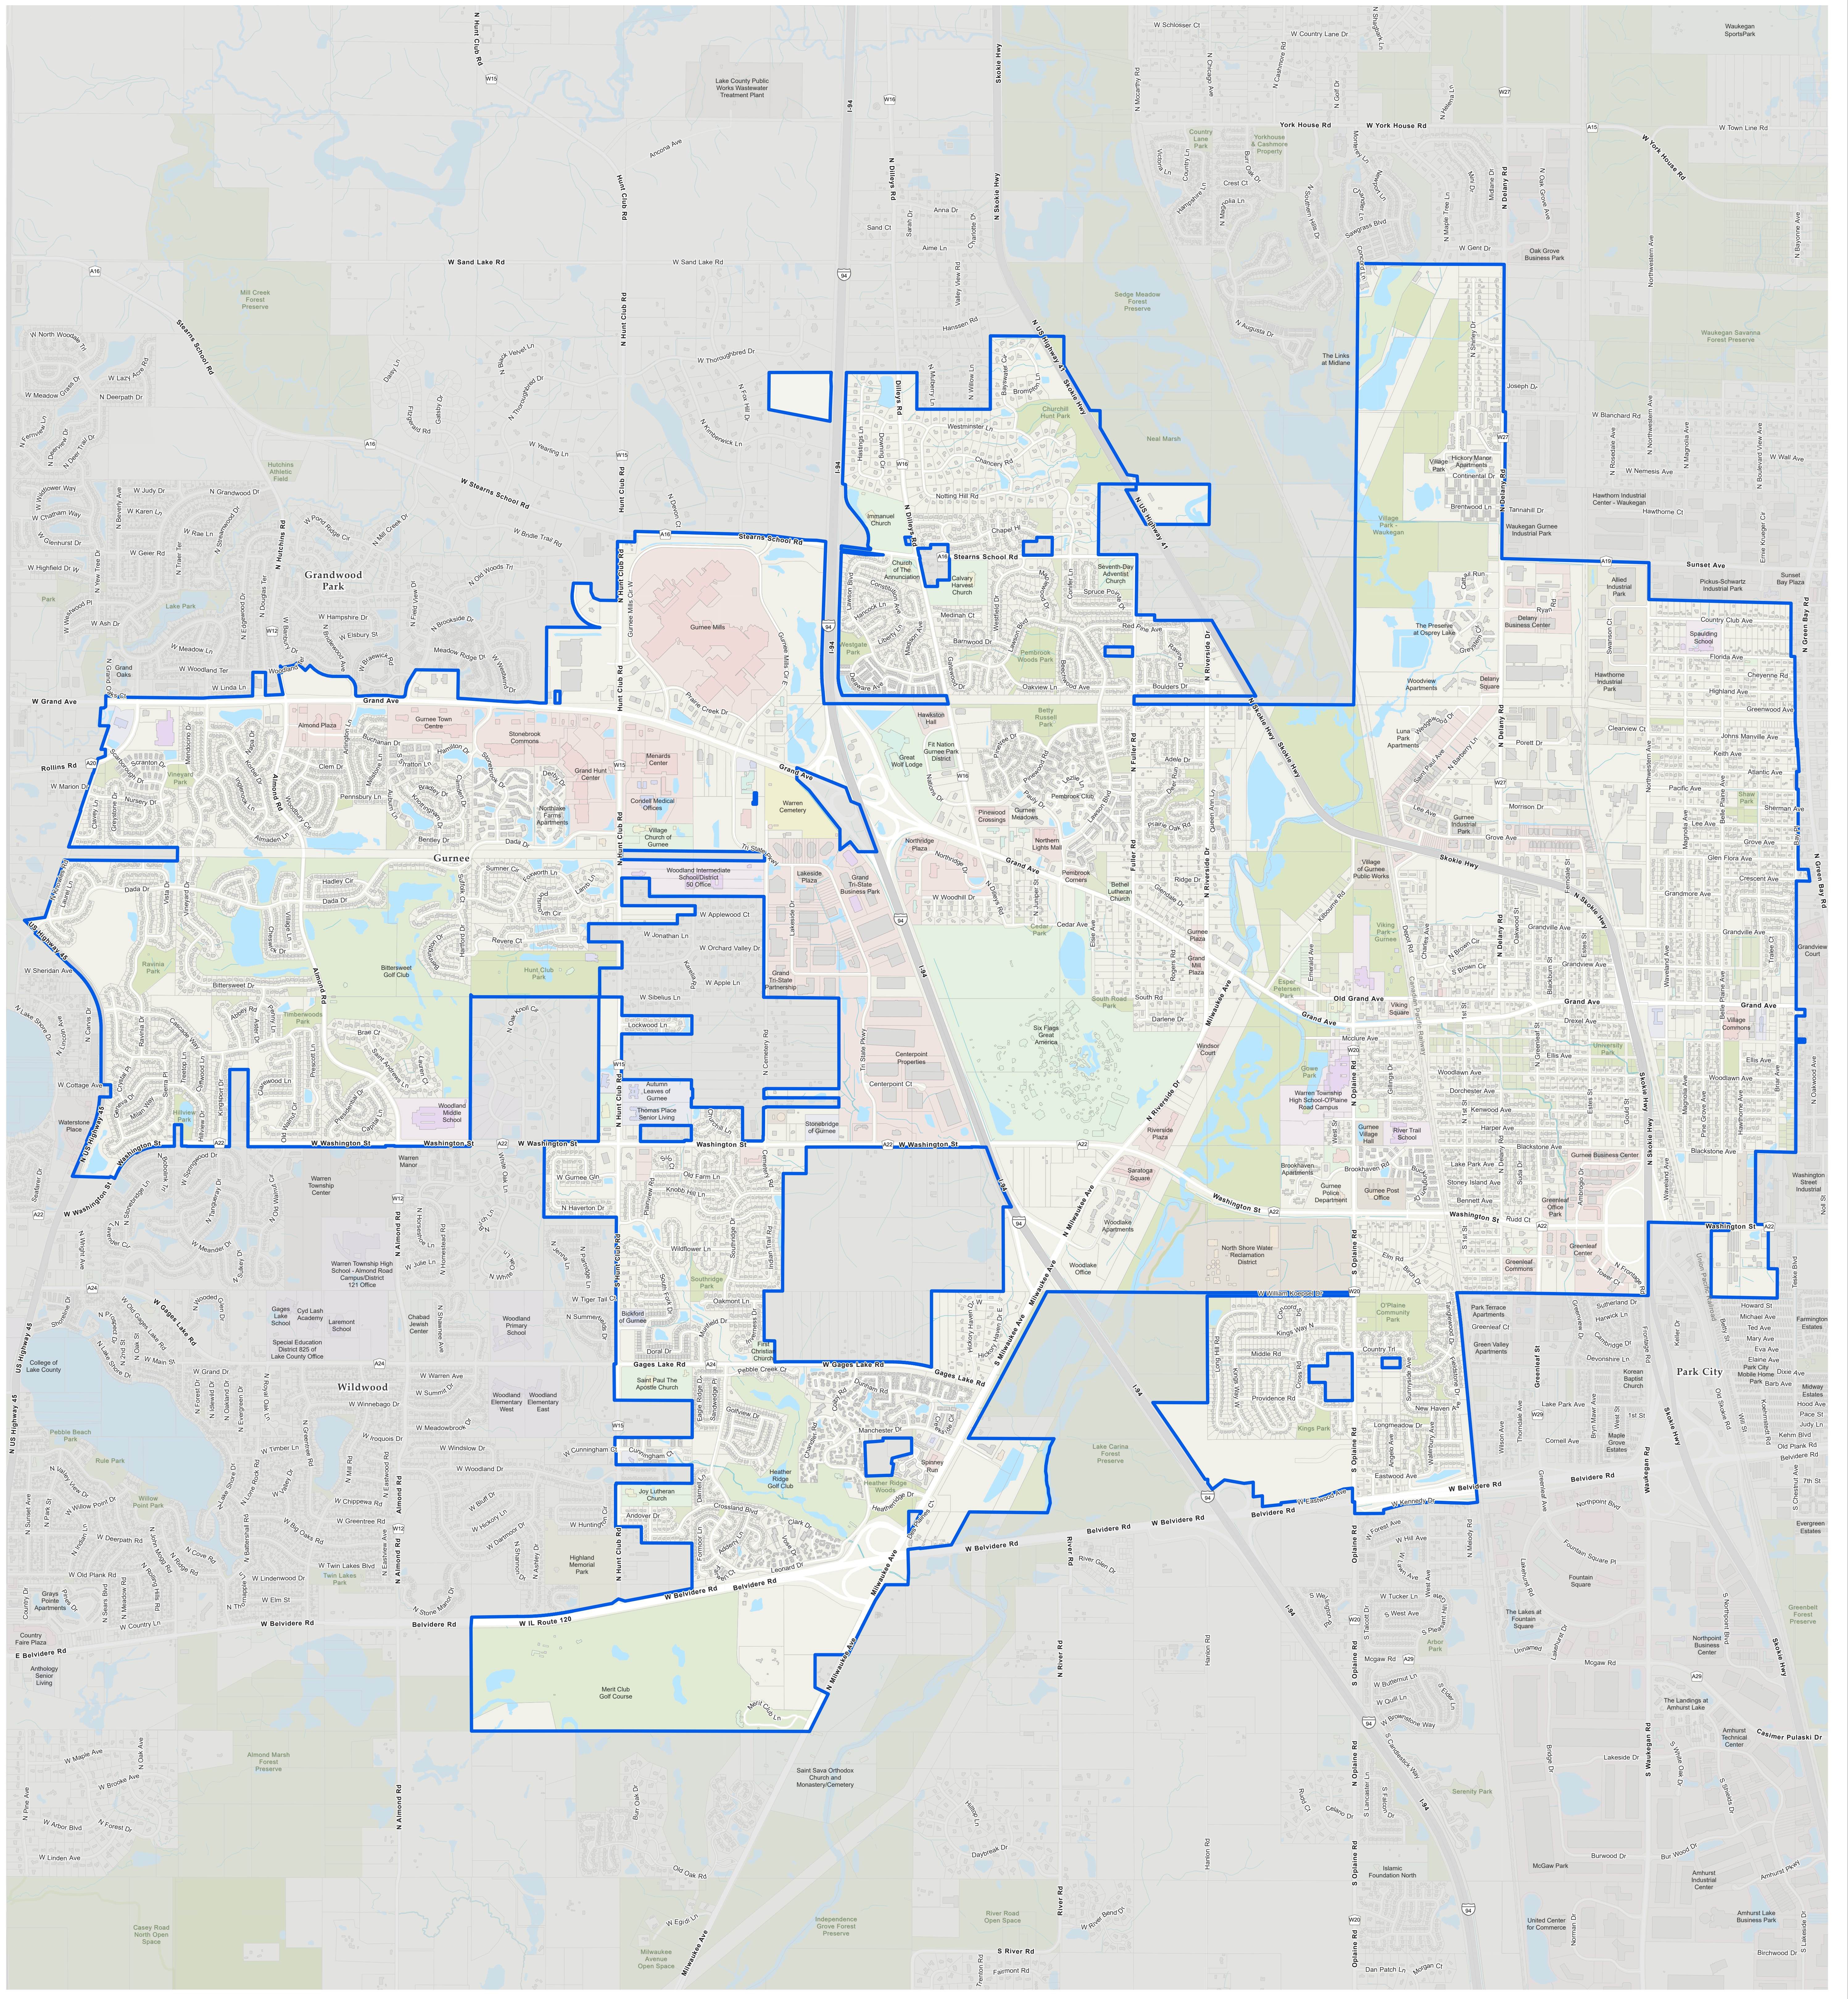

# Gurnee Park District

  
 Prepared by:  
 Lake County GIS/Mapping Division  
 18 North County Street  
 Waukegan, Illinois 60085  
 (847) 377-2388

Revised:  
2023

### Map Legend

-  Water
-  Parks and Forest Preserves
-  Building Footprint
-  Tax Parcels
-  District Boundary