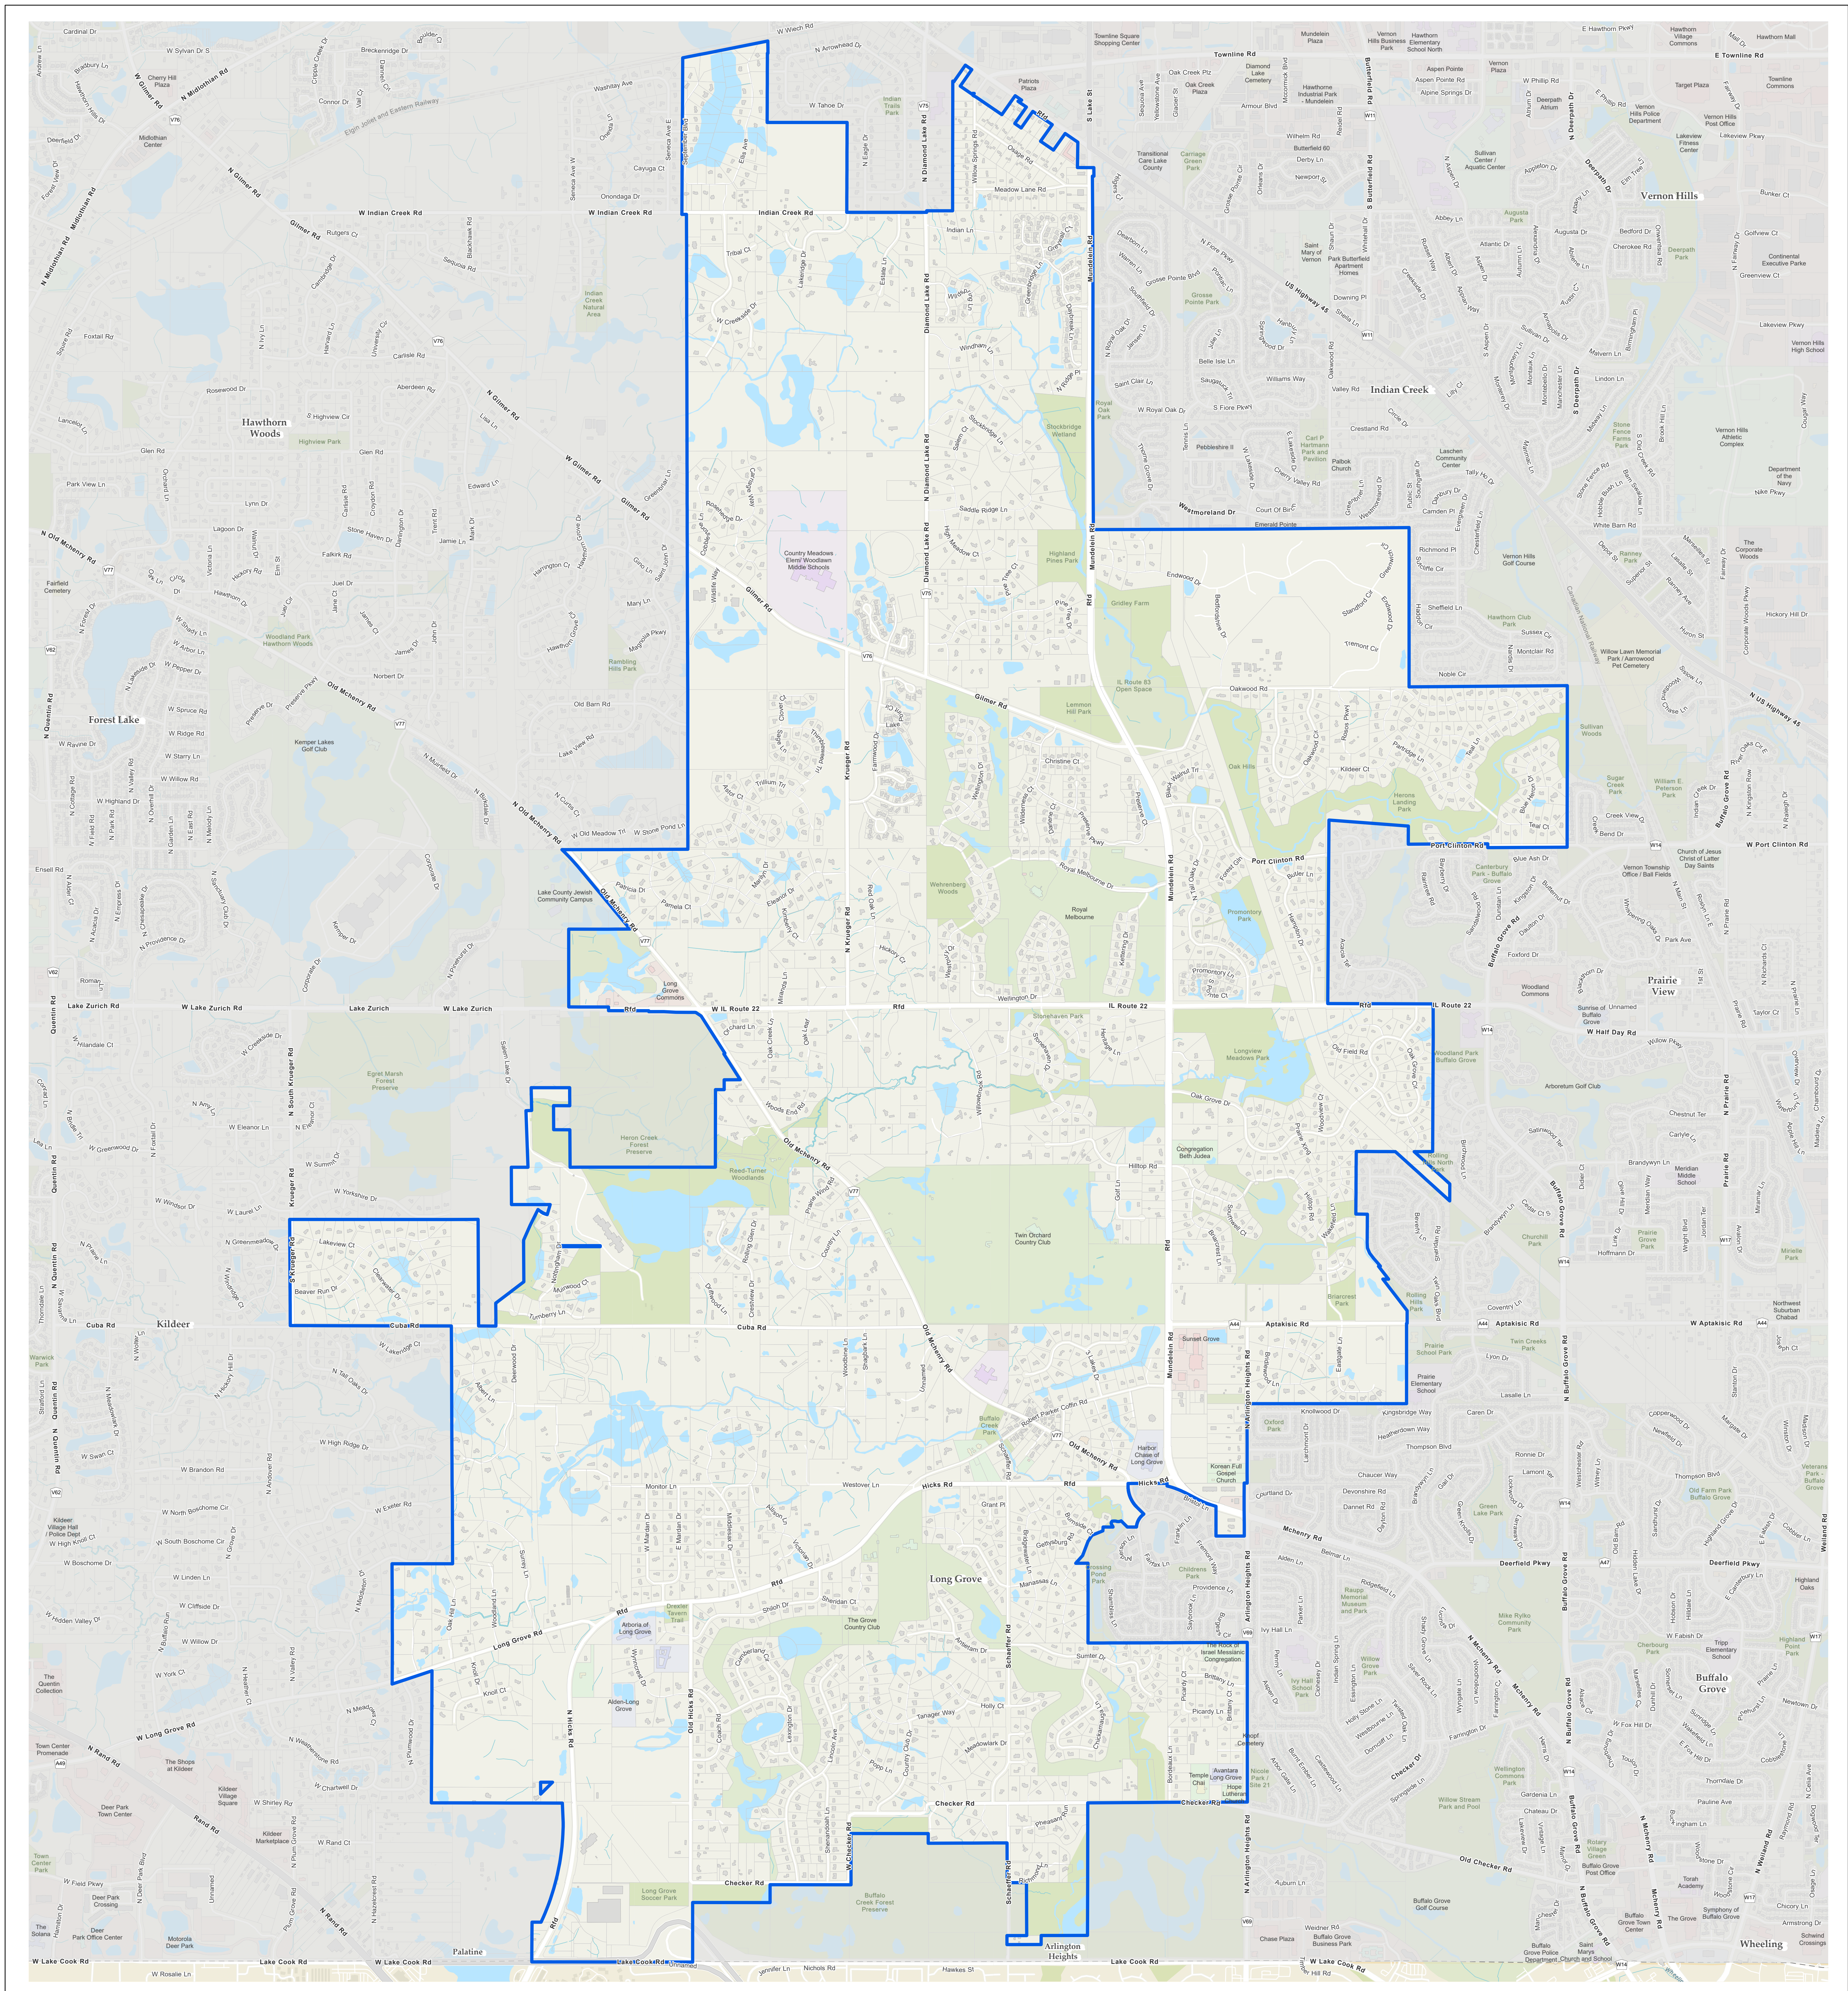

Long Grove Park District

 Prepared by:

 Lake County GIS/Mapping Division

 18 North County Street

 Waukegan, Illinois 60085

 (847) 377-2388

Revised: 2023

Map Legend			
	Water		Tax Parcels
	Parks and Forest Preserves		District Boundary
	Building Footprint		