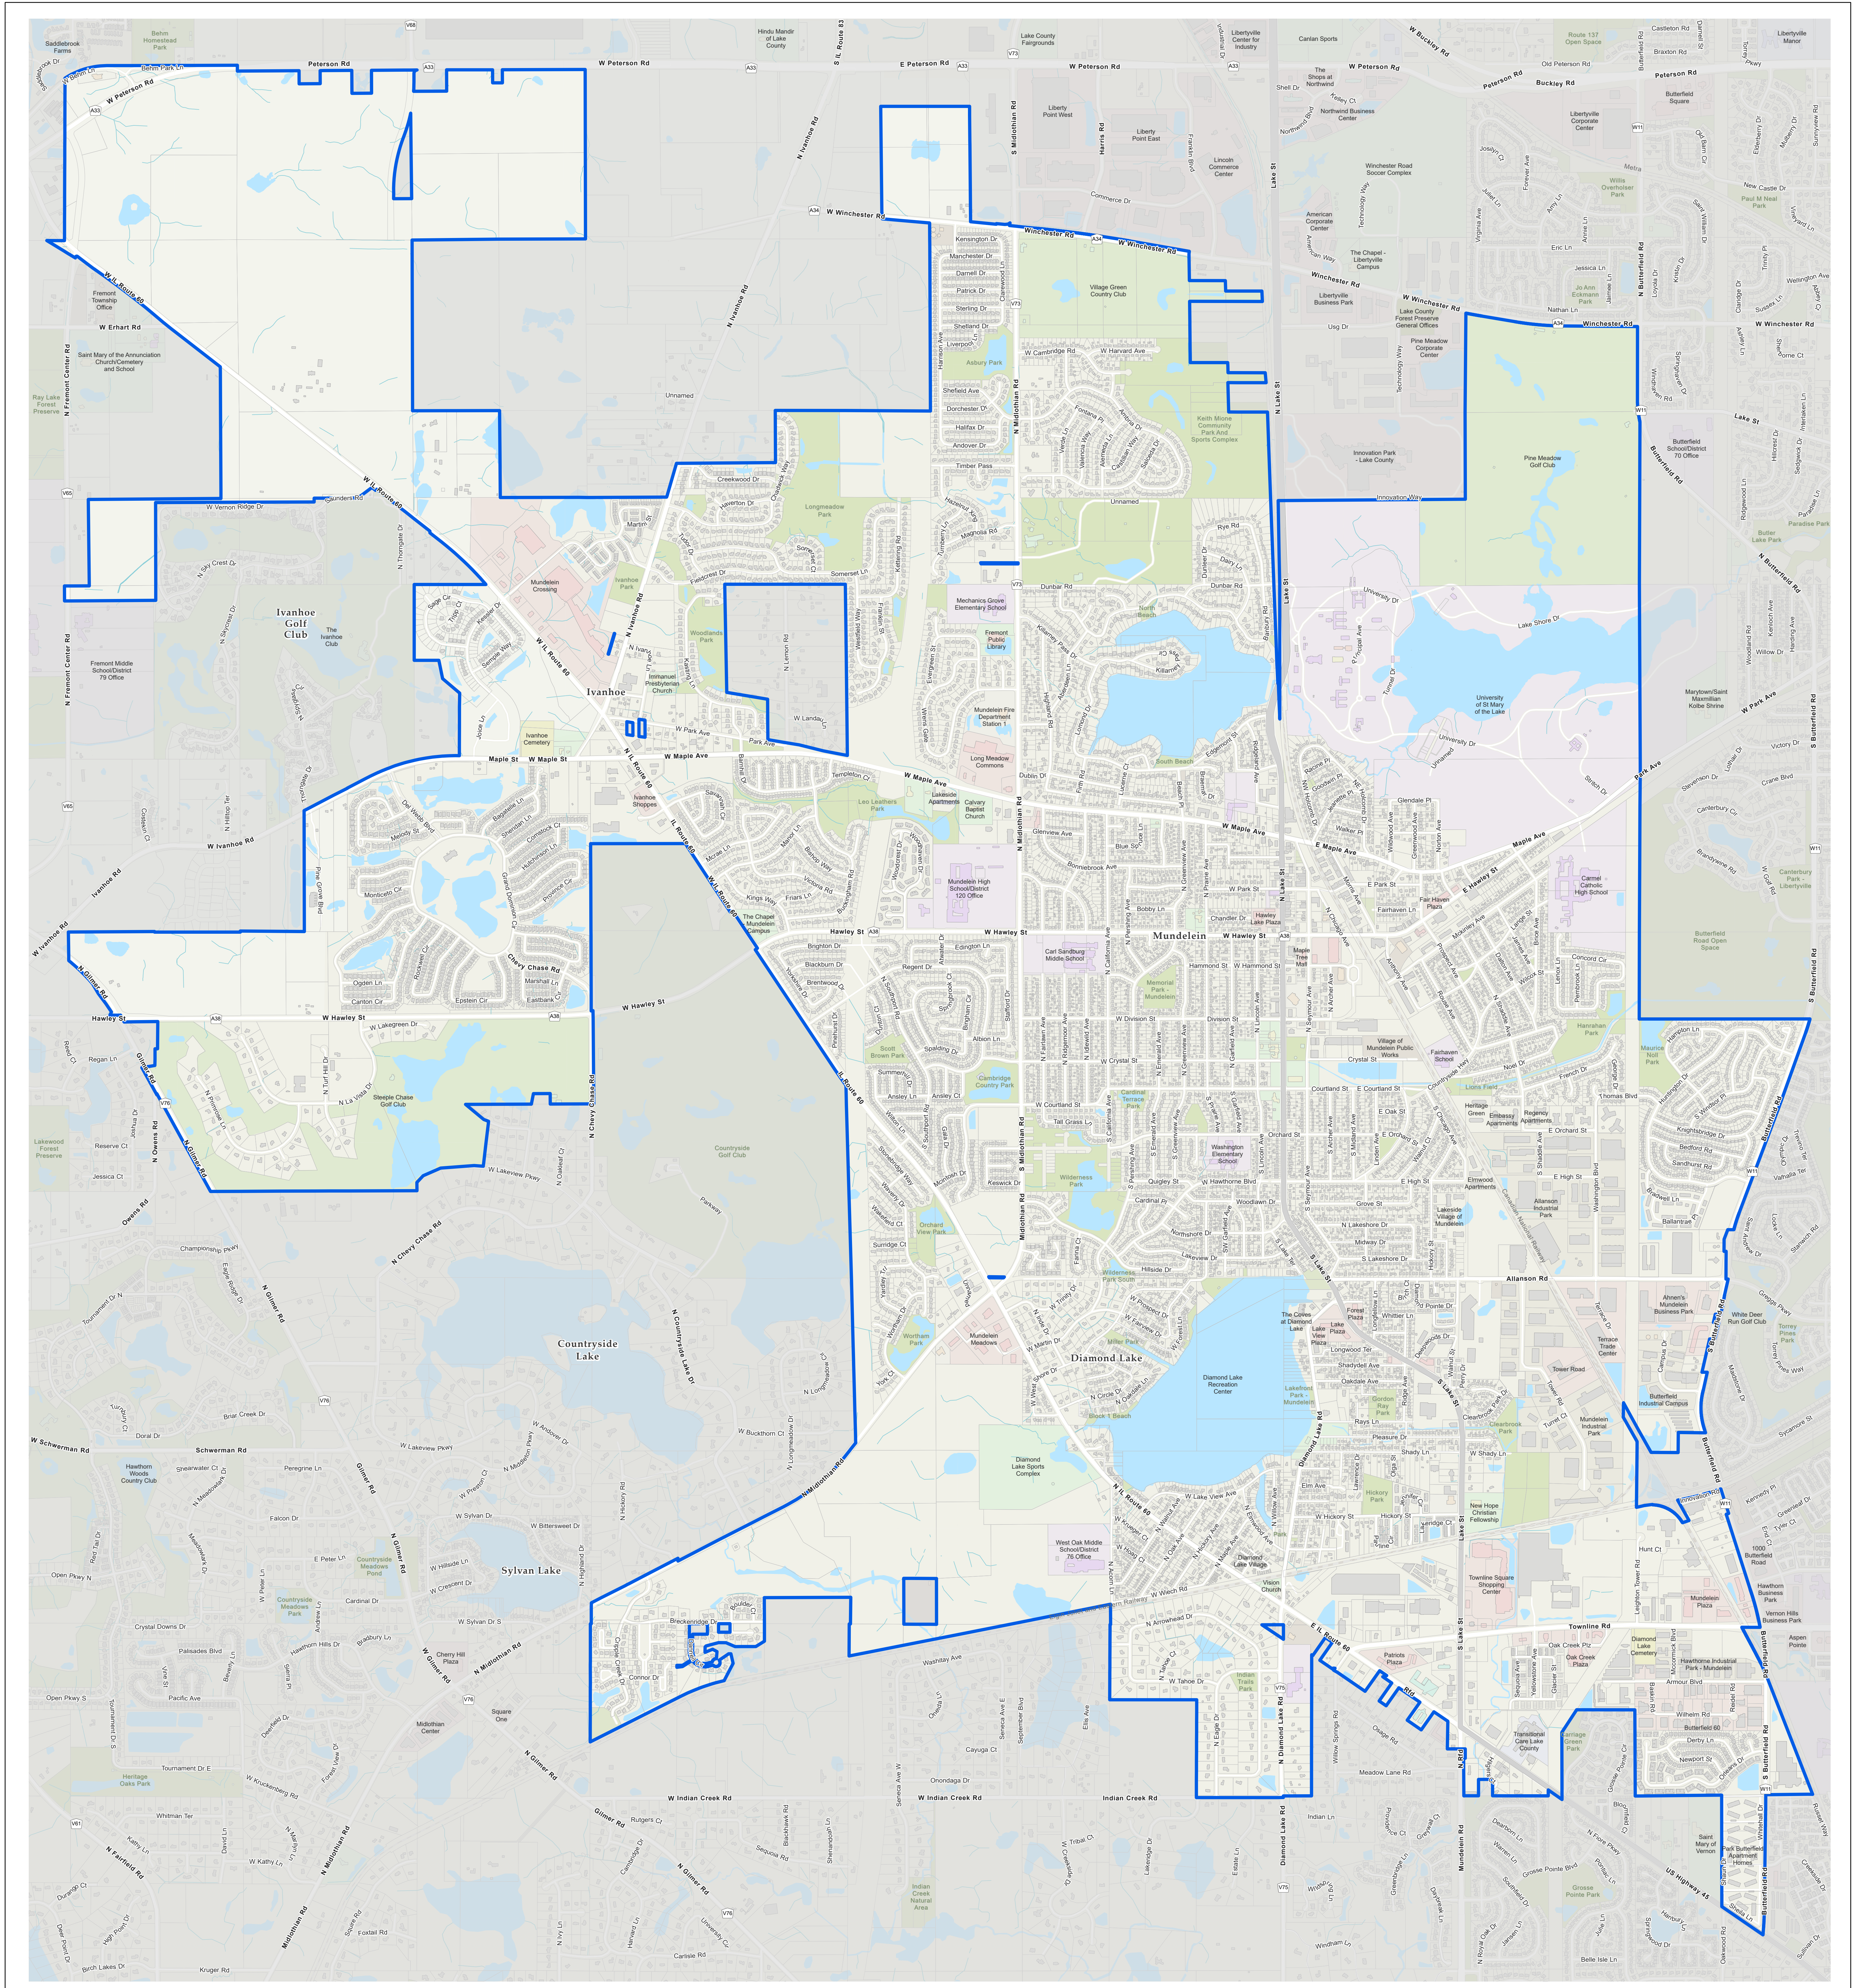

Mundelein Parks and Recreation District

Revised: 2023

Map Legend

-  Water
-  Parks and Forest Preserves
-  Building Footprint
-  Tax Parcels
-  District Boundary