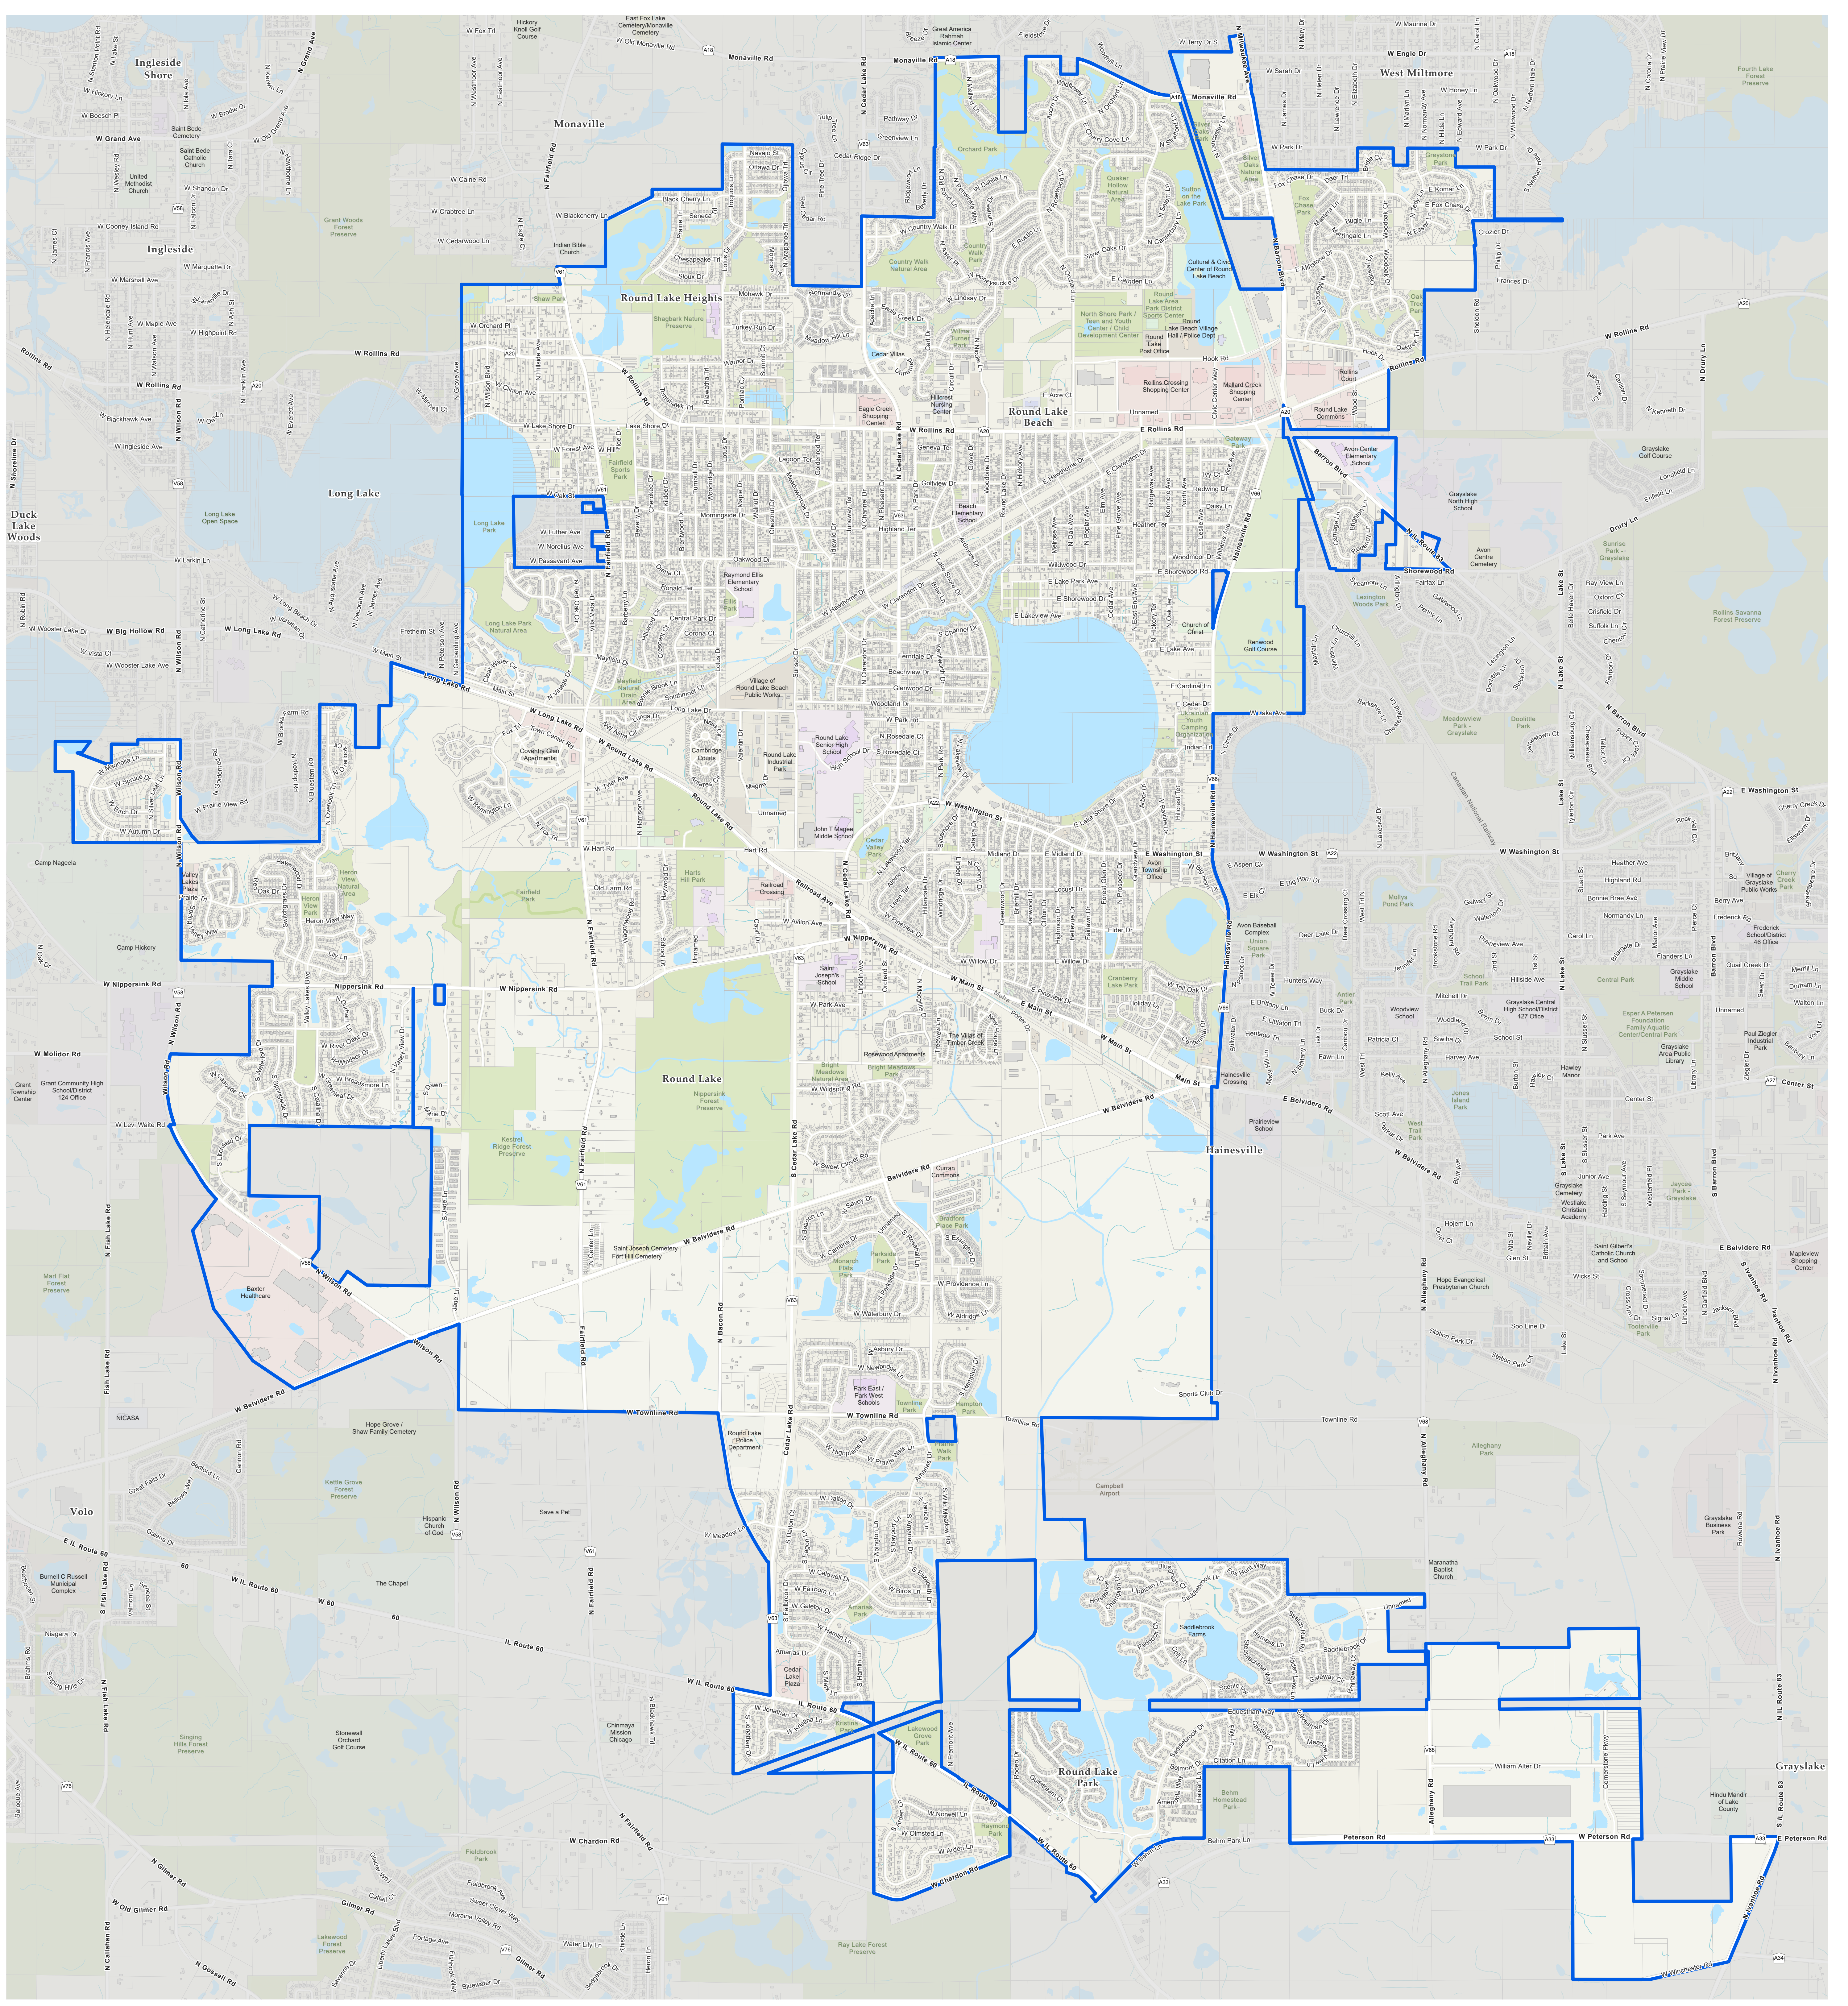

Round Lake Area Park District

Revised:
 2023

Map Legend

-  Water
-  Parks and Forest Preserves
-  Building Footprint
-  Tax Parcels
-  District Boundary