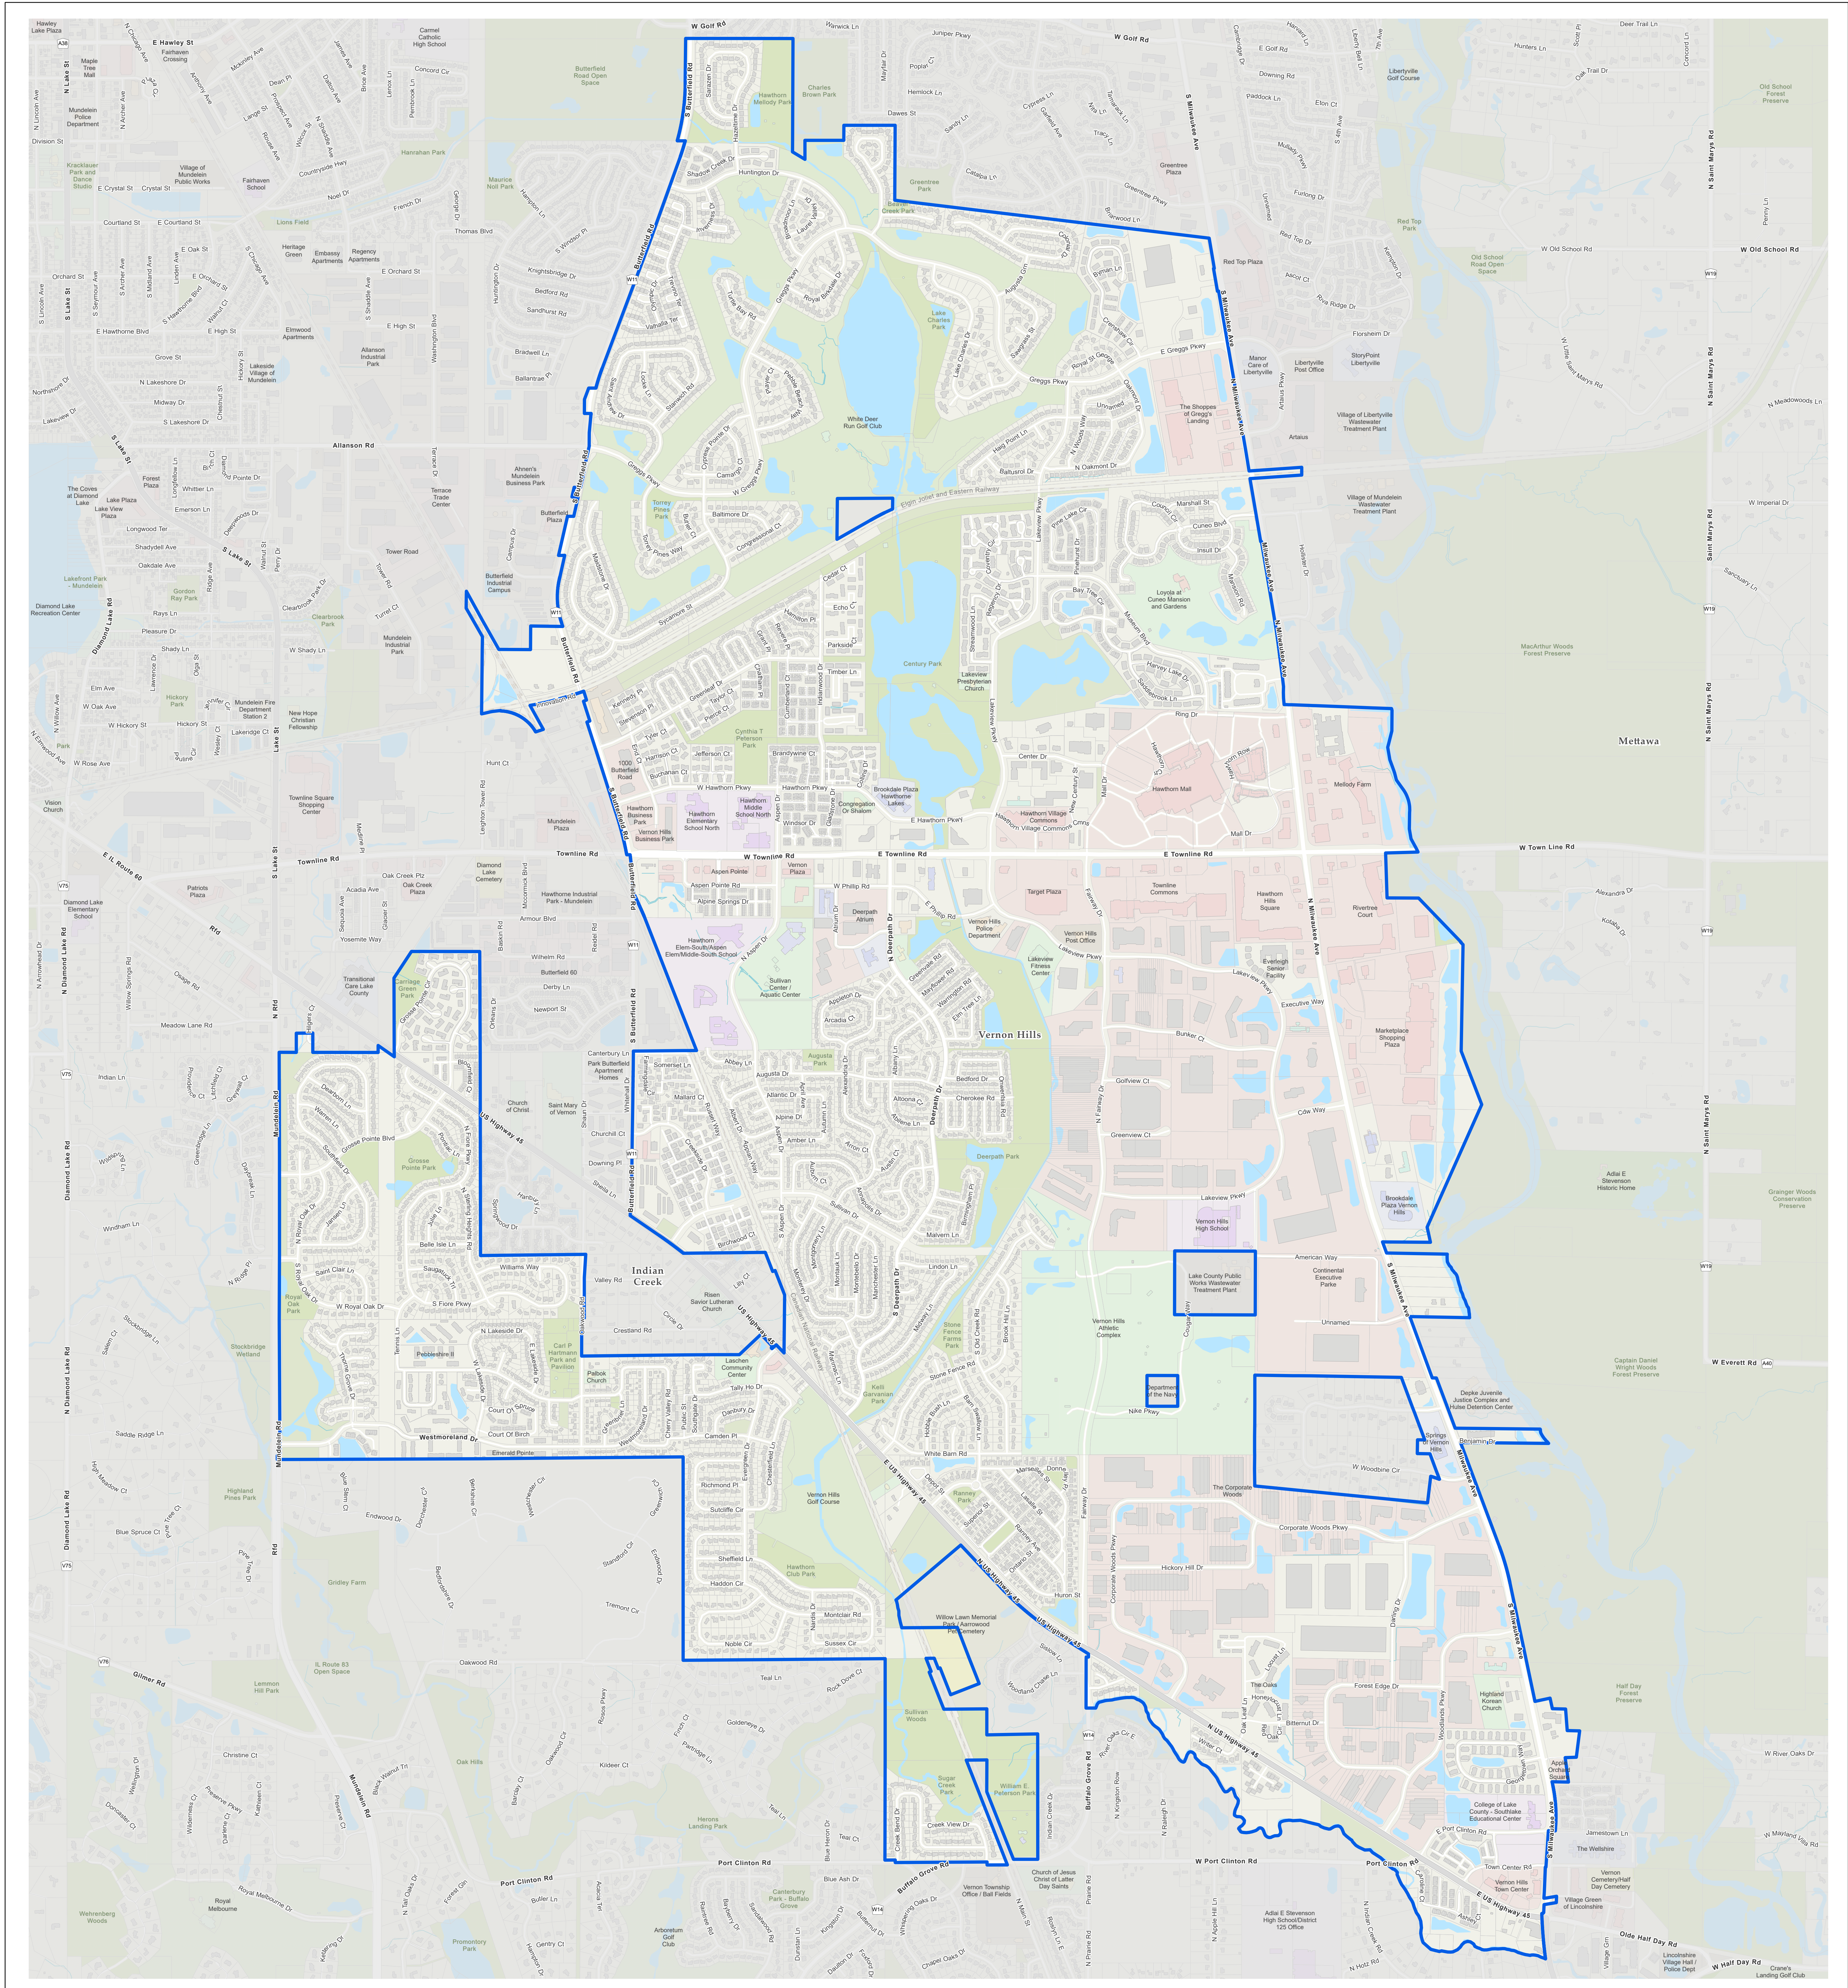

Vernon Hills Park District

 Prepared by:
 Lake County GIS/Mapping Division
 18 North County Street
 Waukegan, Illinois 60085
 (847) 377-2388

Revised:
2023

Map Legend

-  Water
-  Parks and Forest Preserves
-  Building Footprint
-  Tax Parcels
-  District Boundary