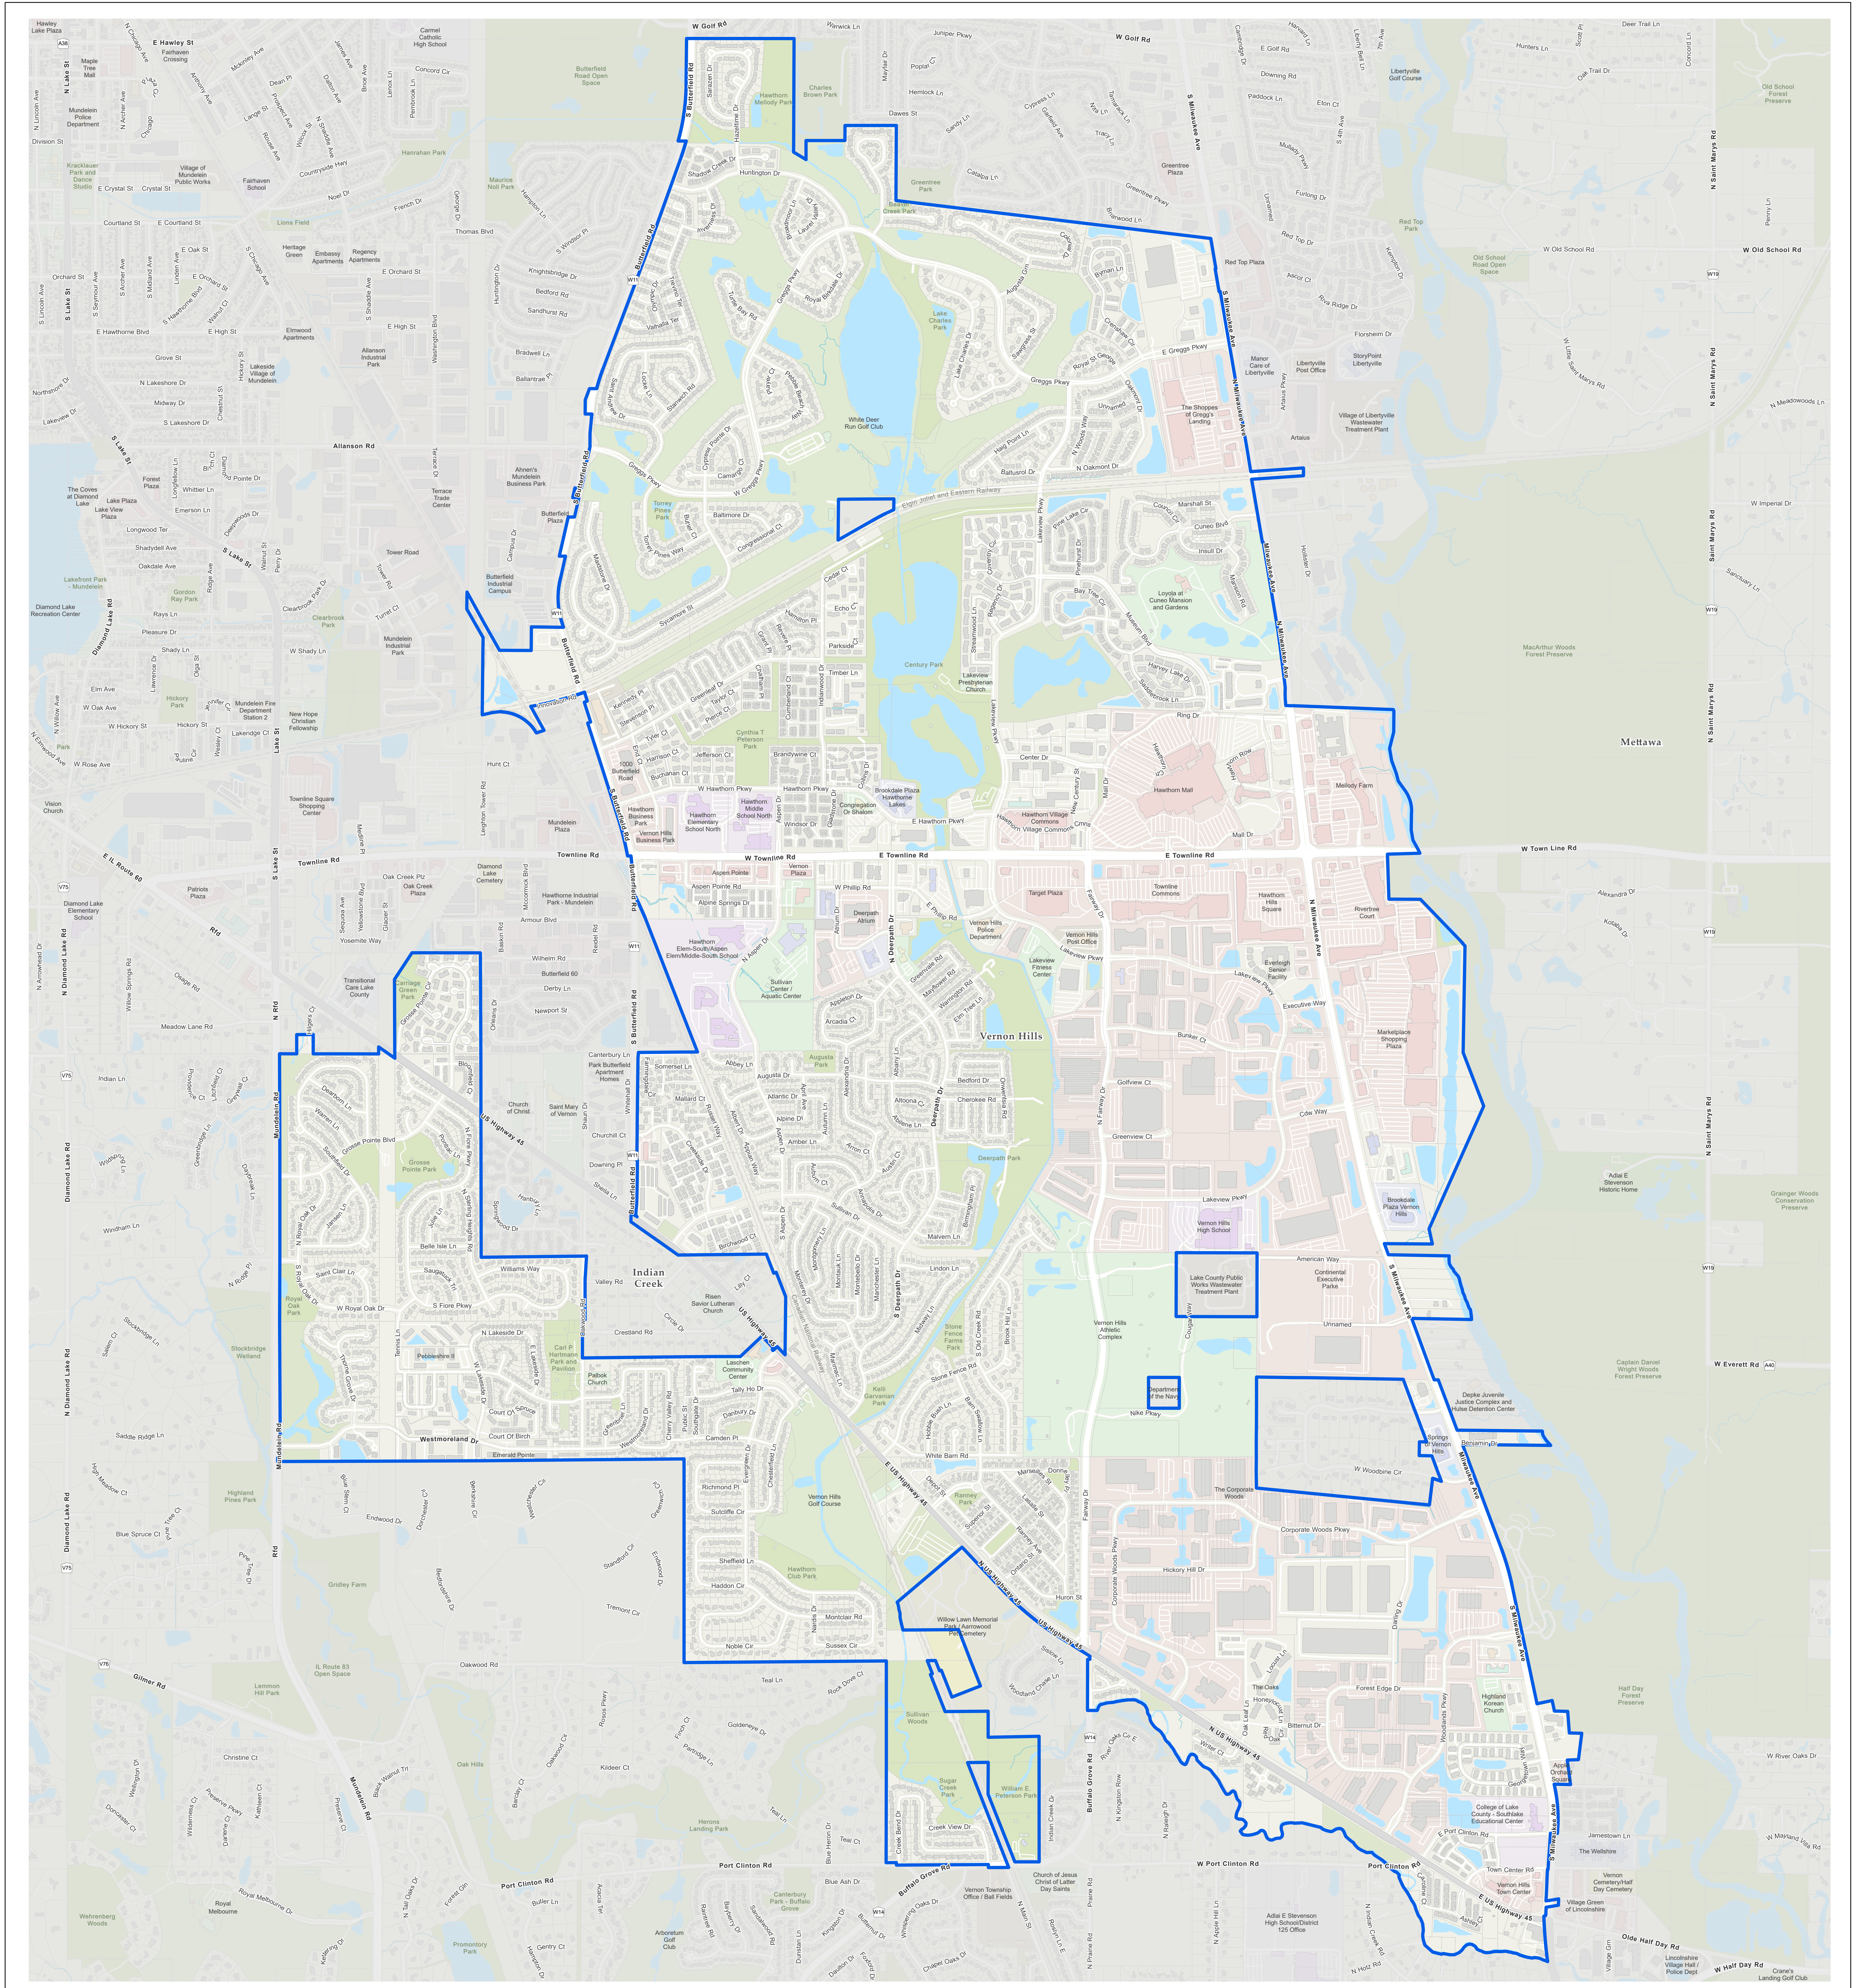

Vernon Hills Park District

 Prepared by:
 Lake County GIS/Mapping Division
 18 North County Street
 Waukegan, Illinois 60085
 (847) 377-2388

Revised:
2024

Map Legend

-  Water
-  Parks and Forest Preserves
-  Building Footprint
-  Tax Parcels
-  District Boundary