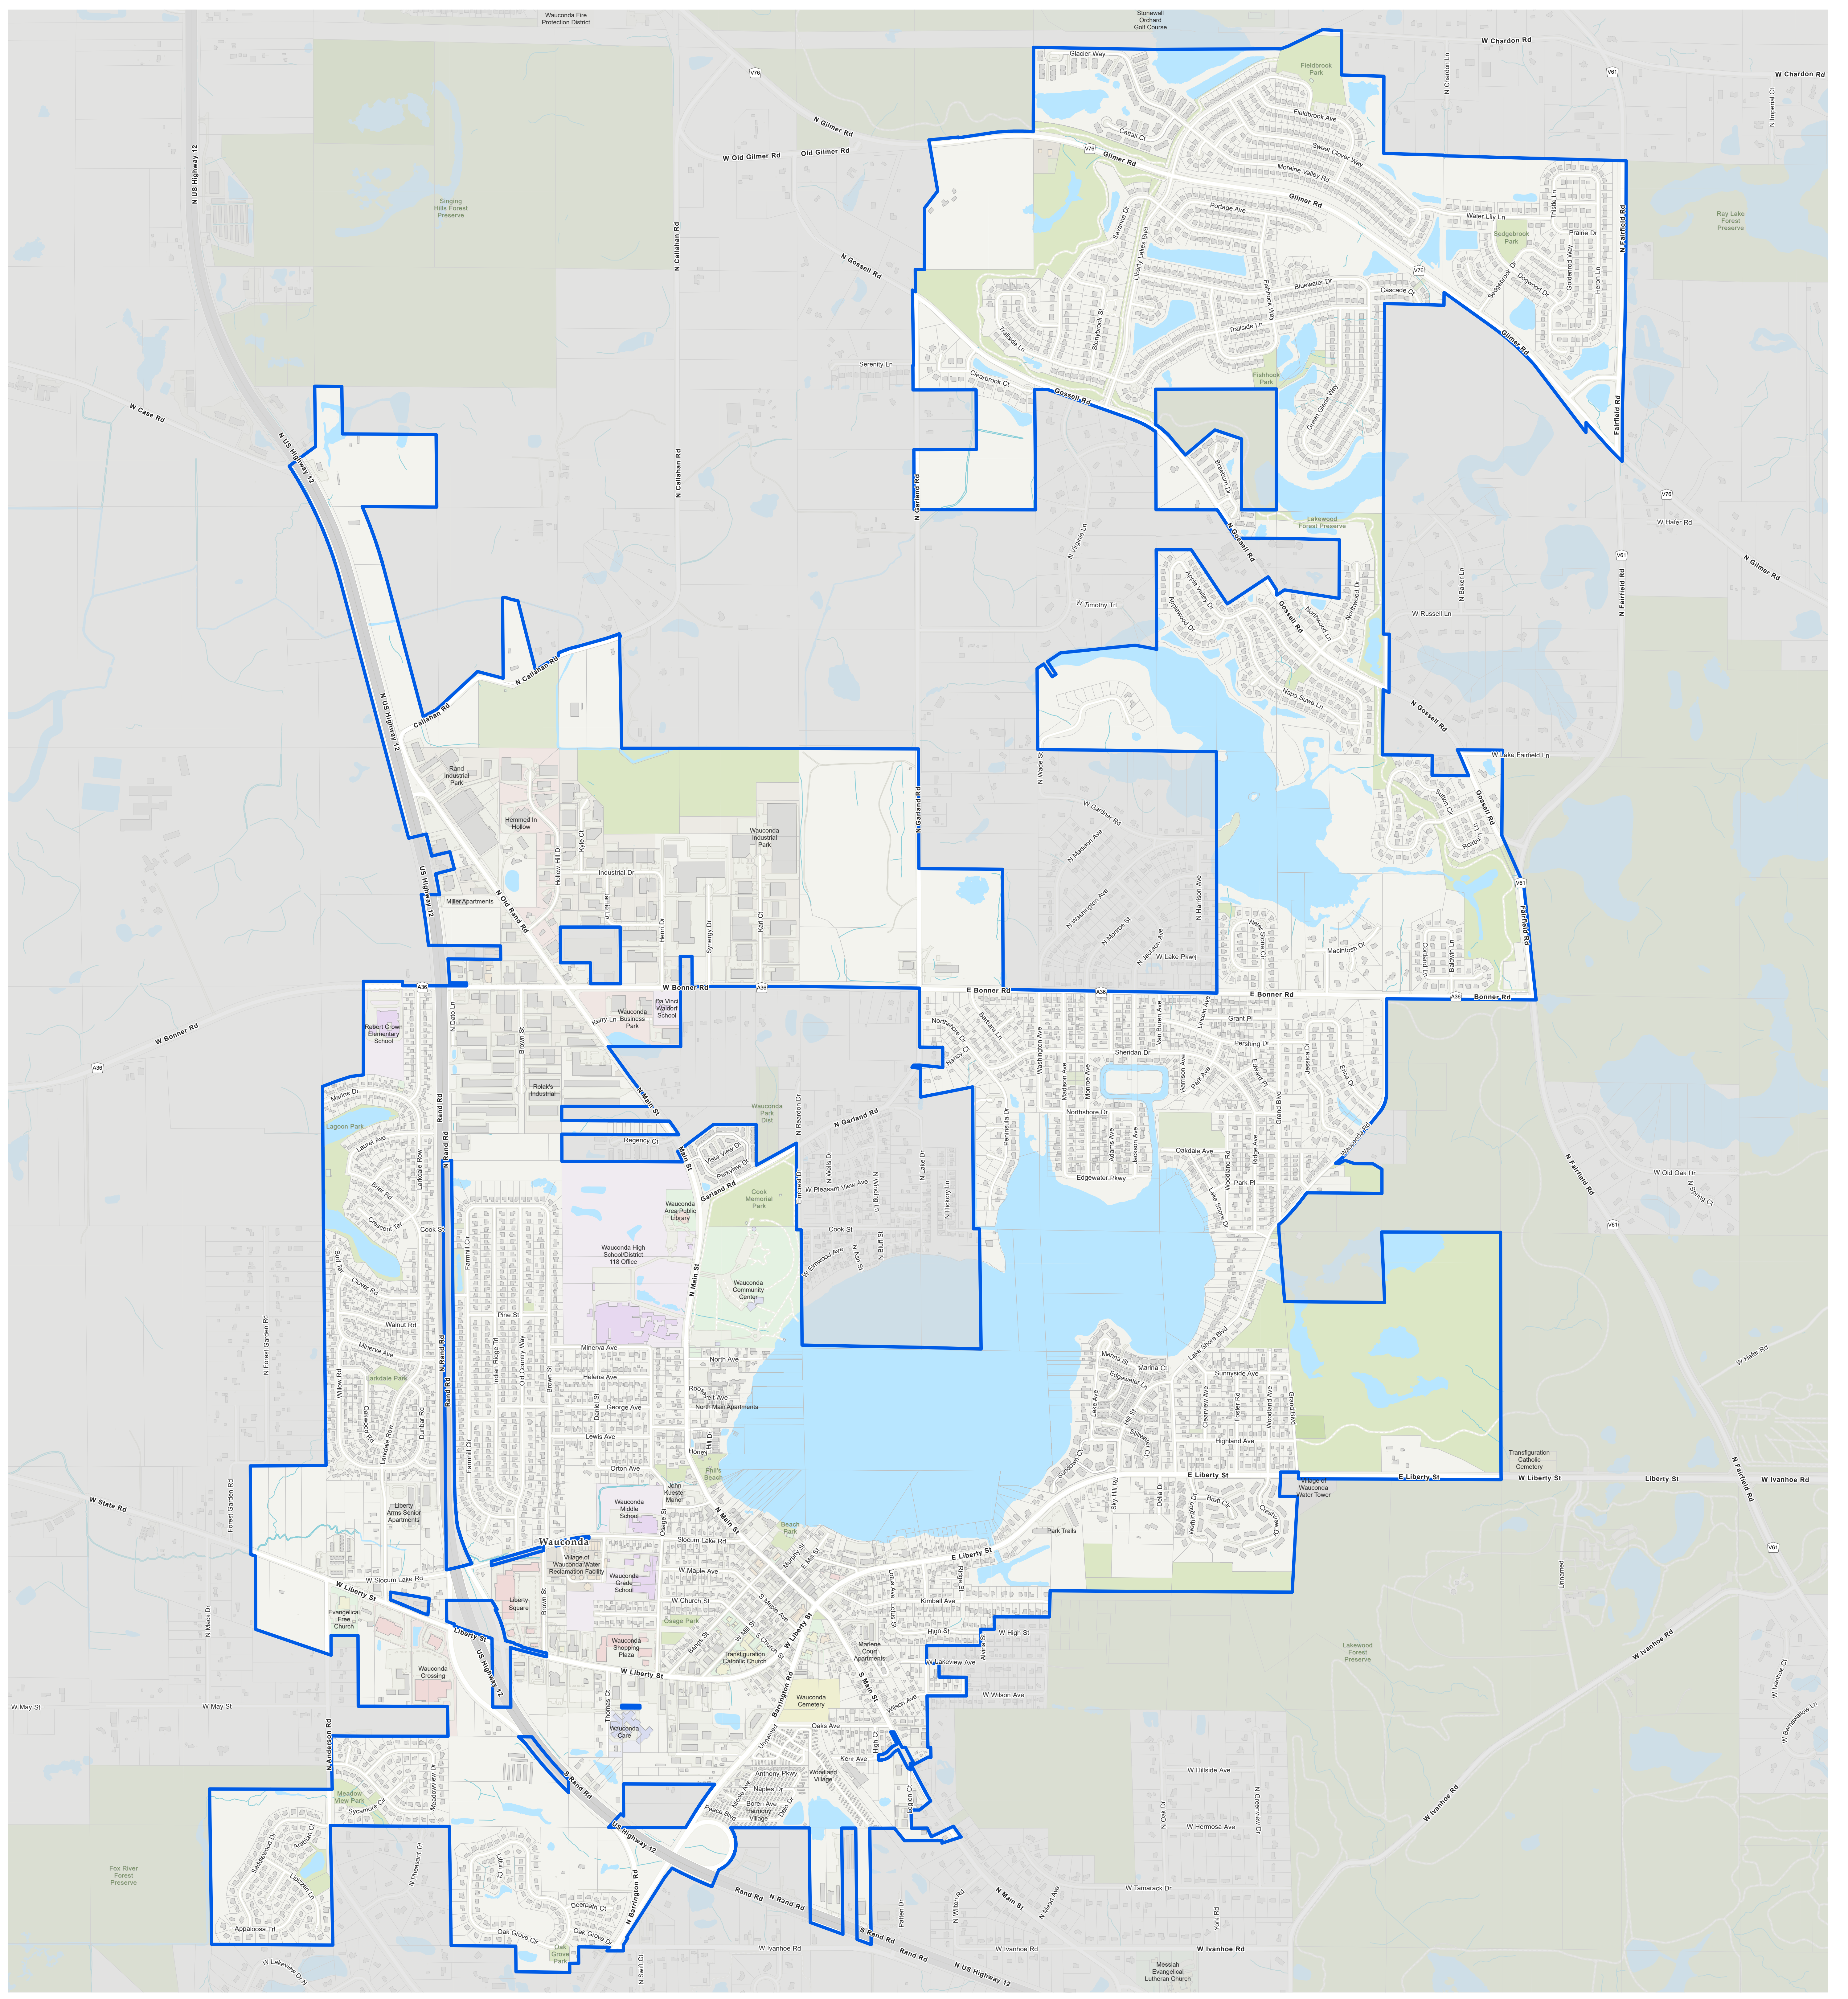

Wauconda Park District

Prepared by:
Lake County GIS/Mapping Division
18 North County Street
Waukegan, Illinois 60085
(847) 377-2388

740 0 740 1,480 2,220 Feet

Revised:
2023

Map Legend

- Water
- Parks and Forest Preserves
- Building Footprint
- Tax Parcels
- District Boundary