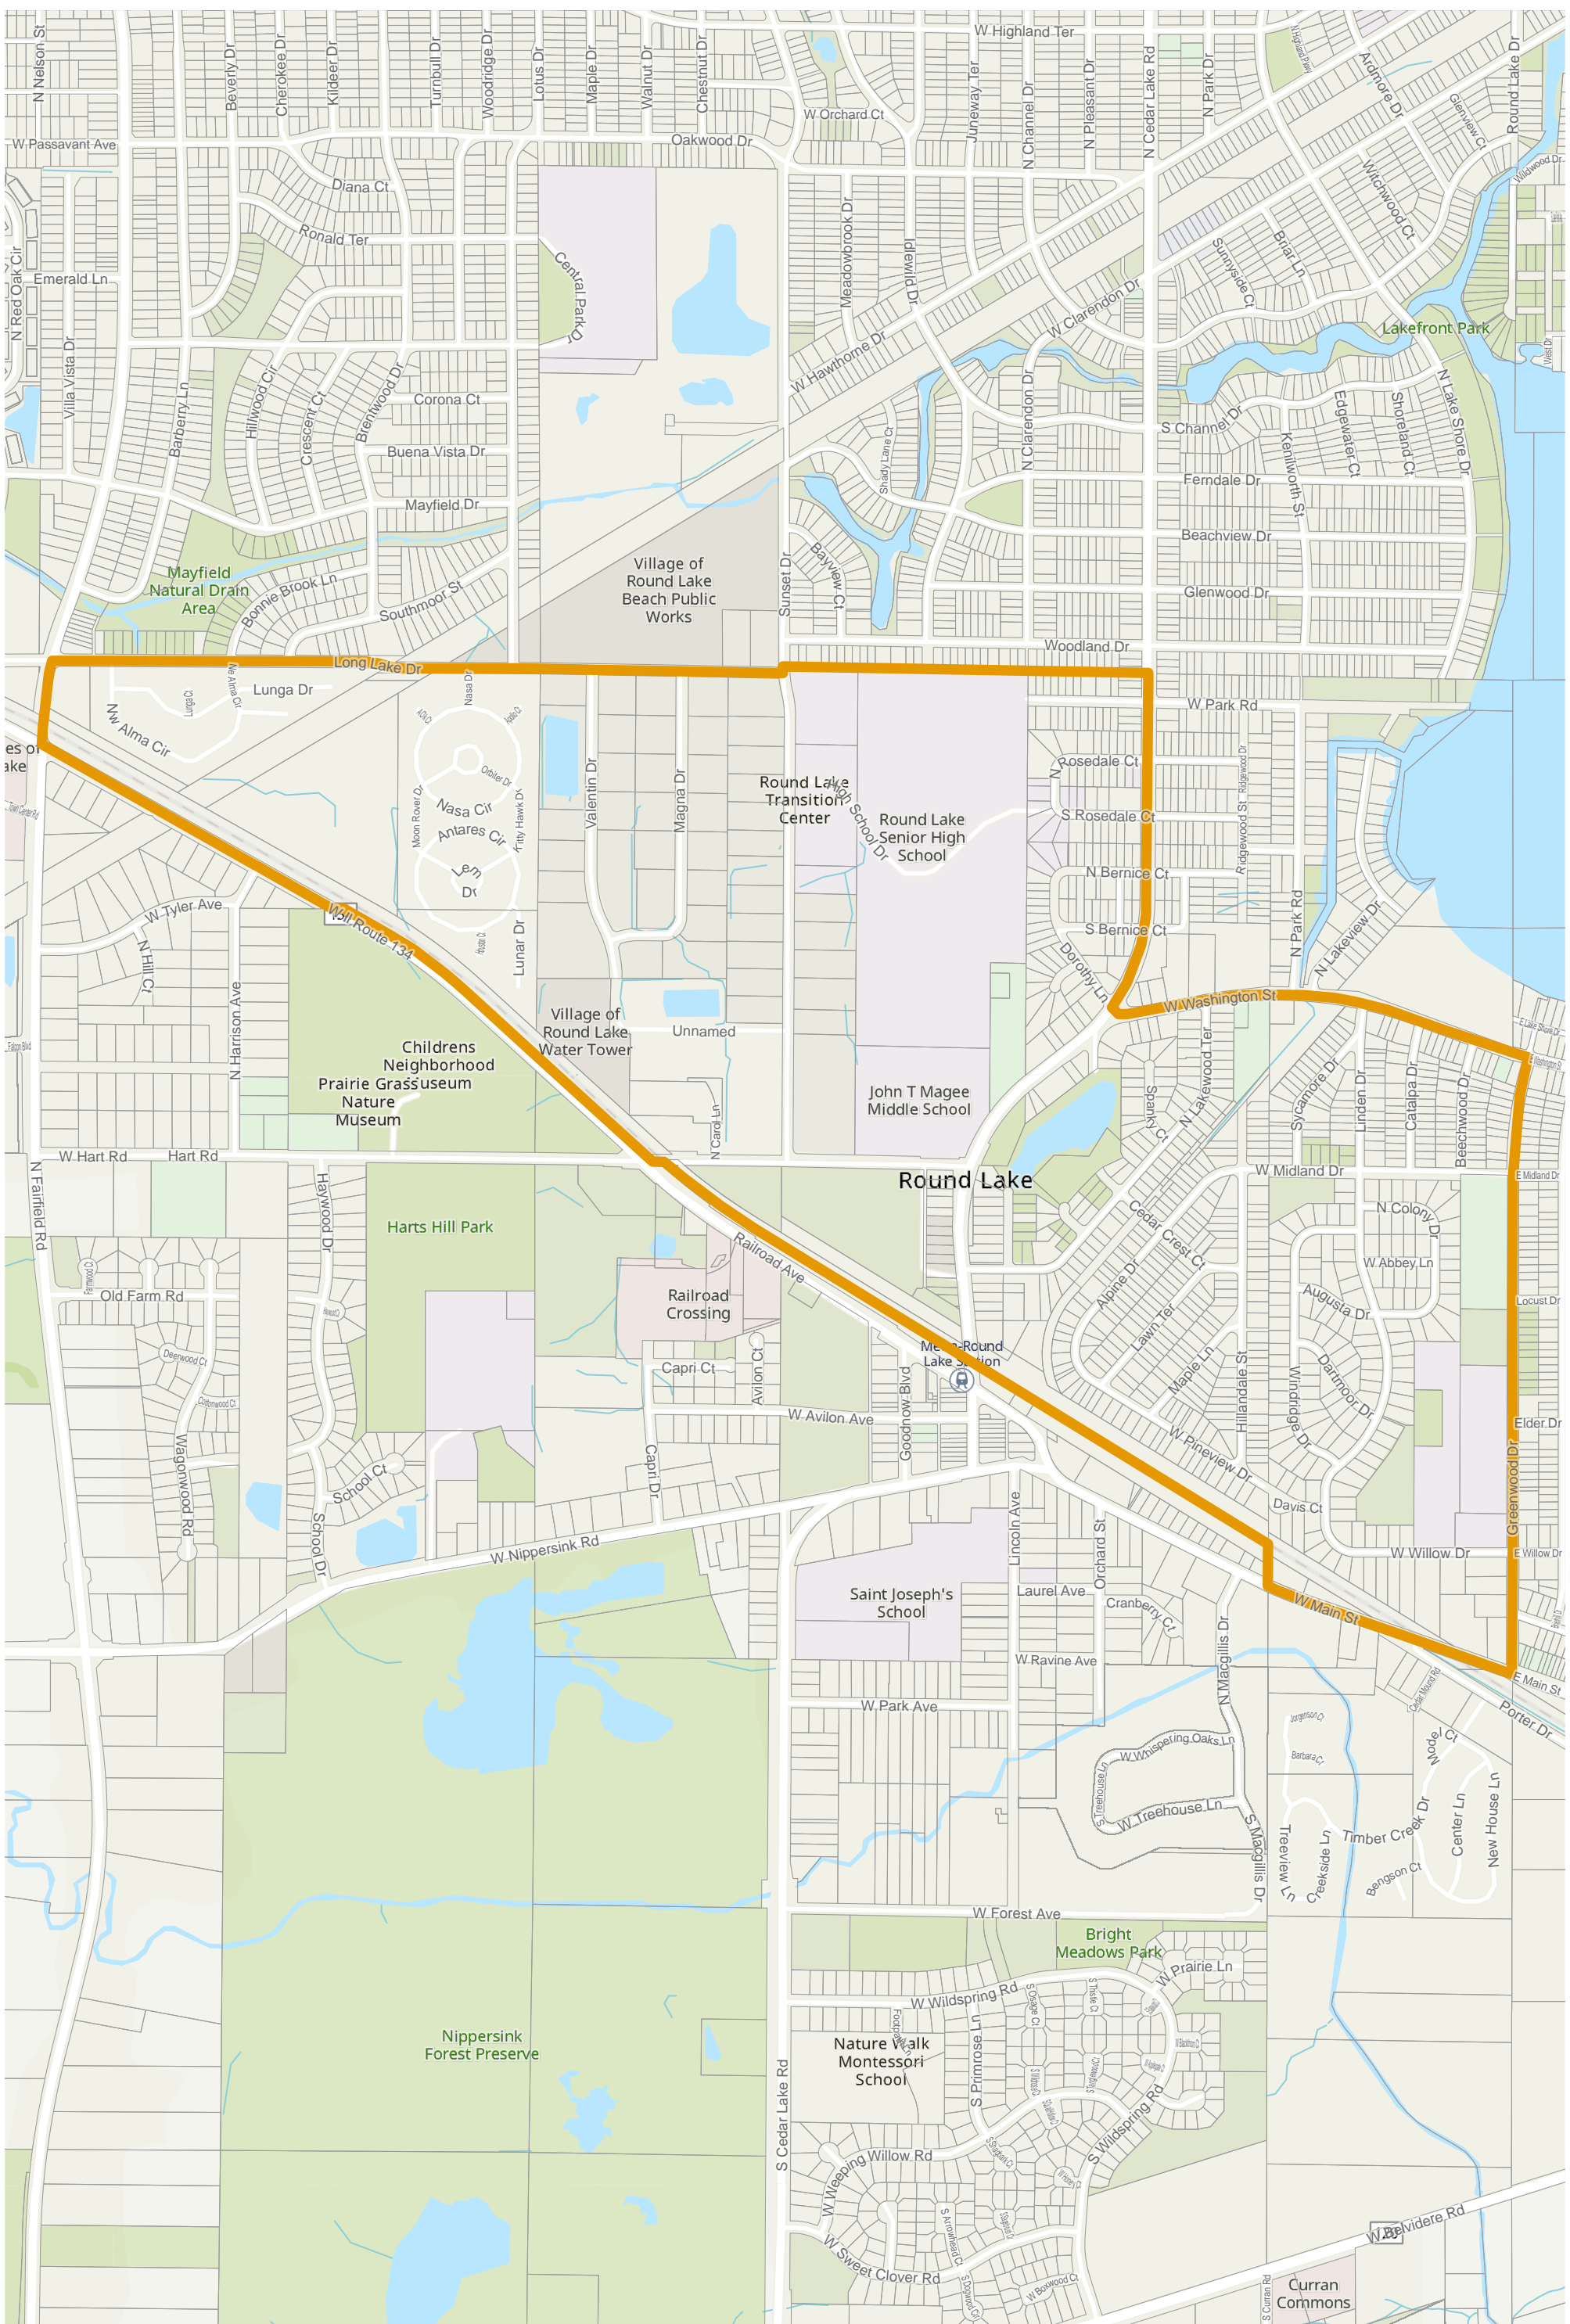

# Lake County 2022 Election Precinct Avon 33

2022 Election Precincts  
Tax Parcels