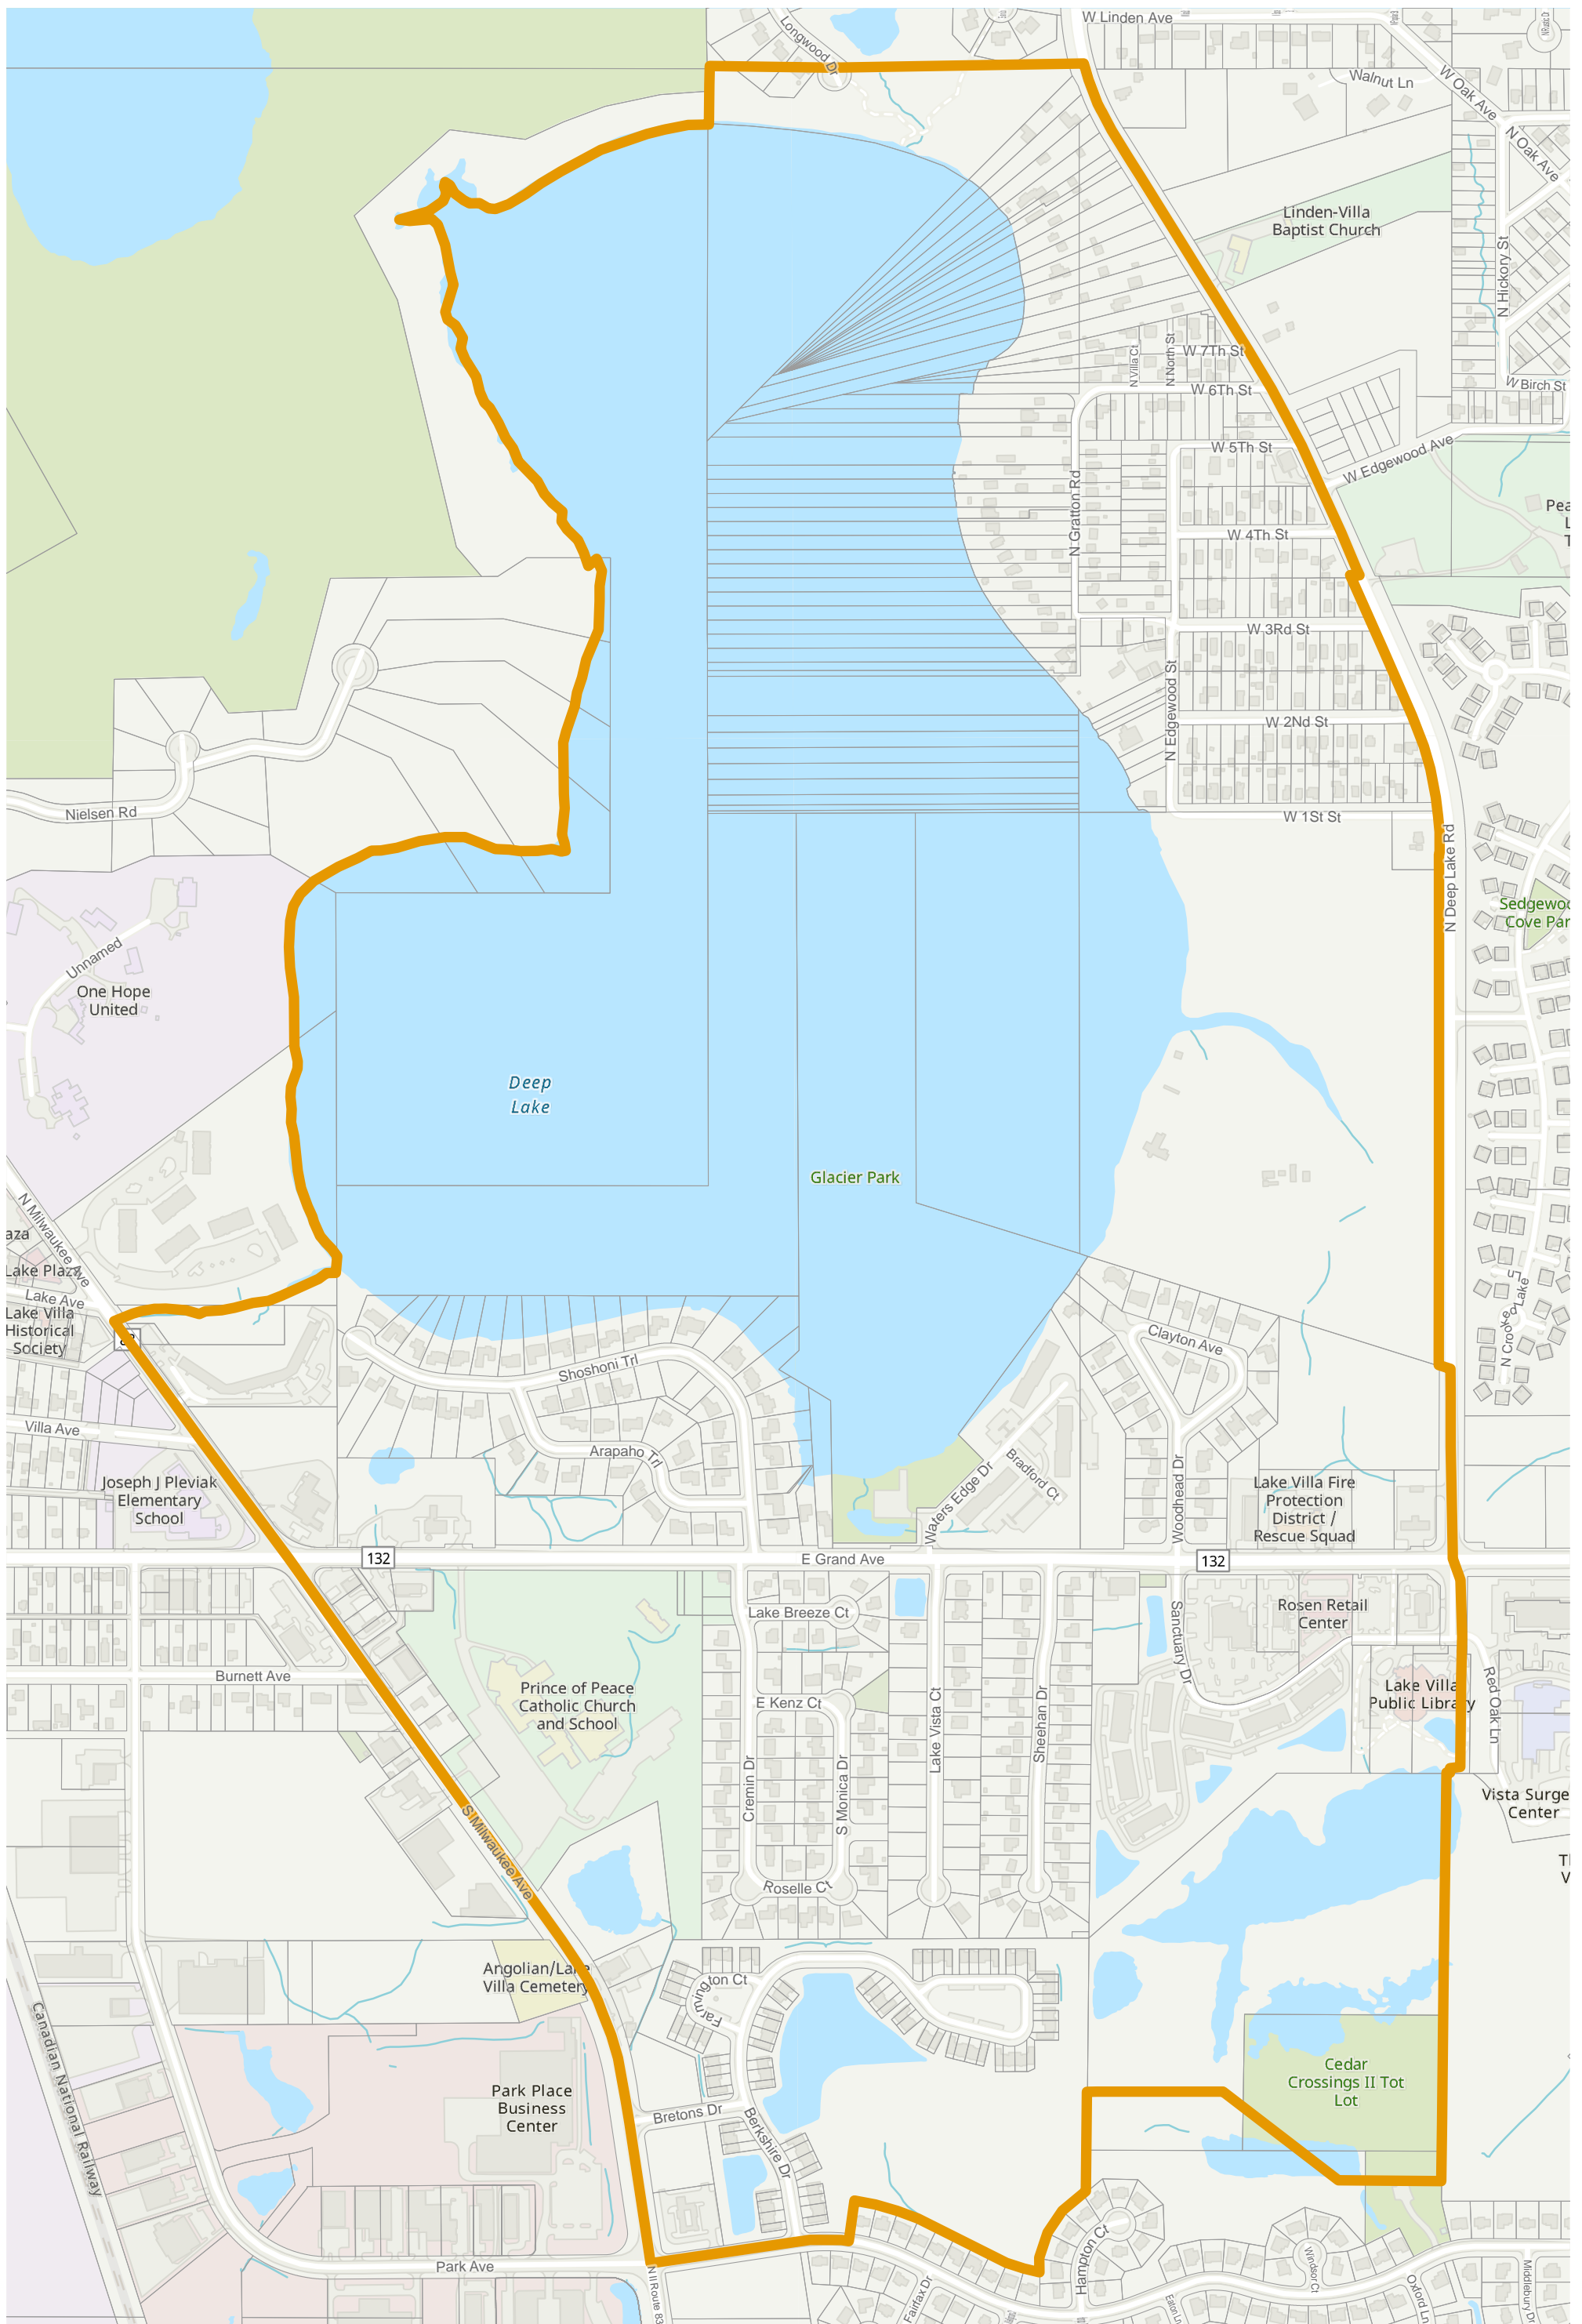

# Lake County 2022 Election Precinct Lake Villa 154

2022 Election Precincts

Tax Parcels