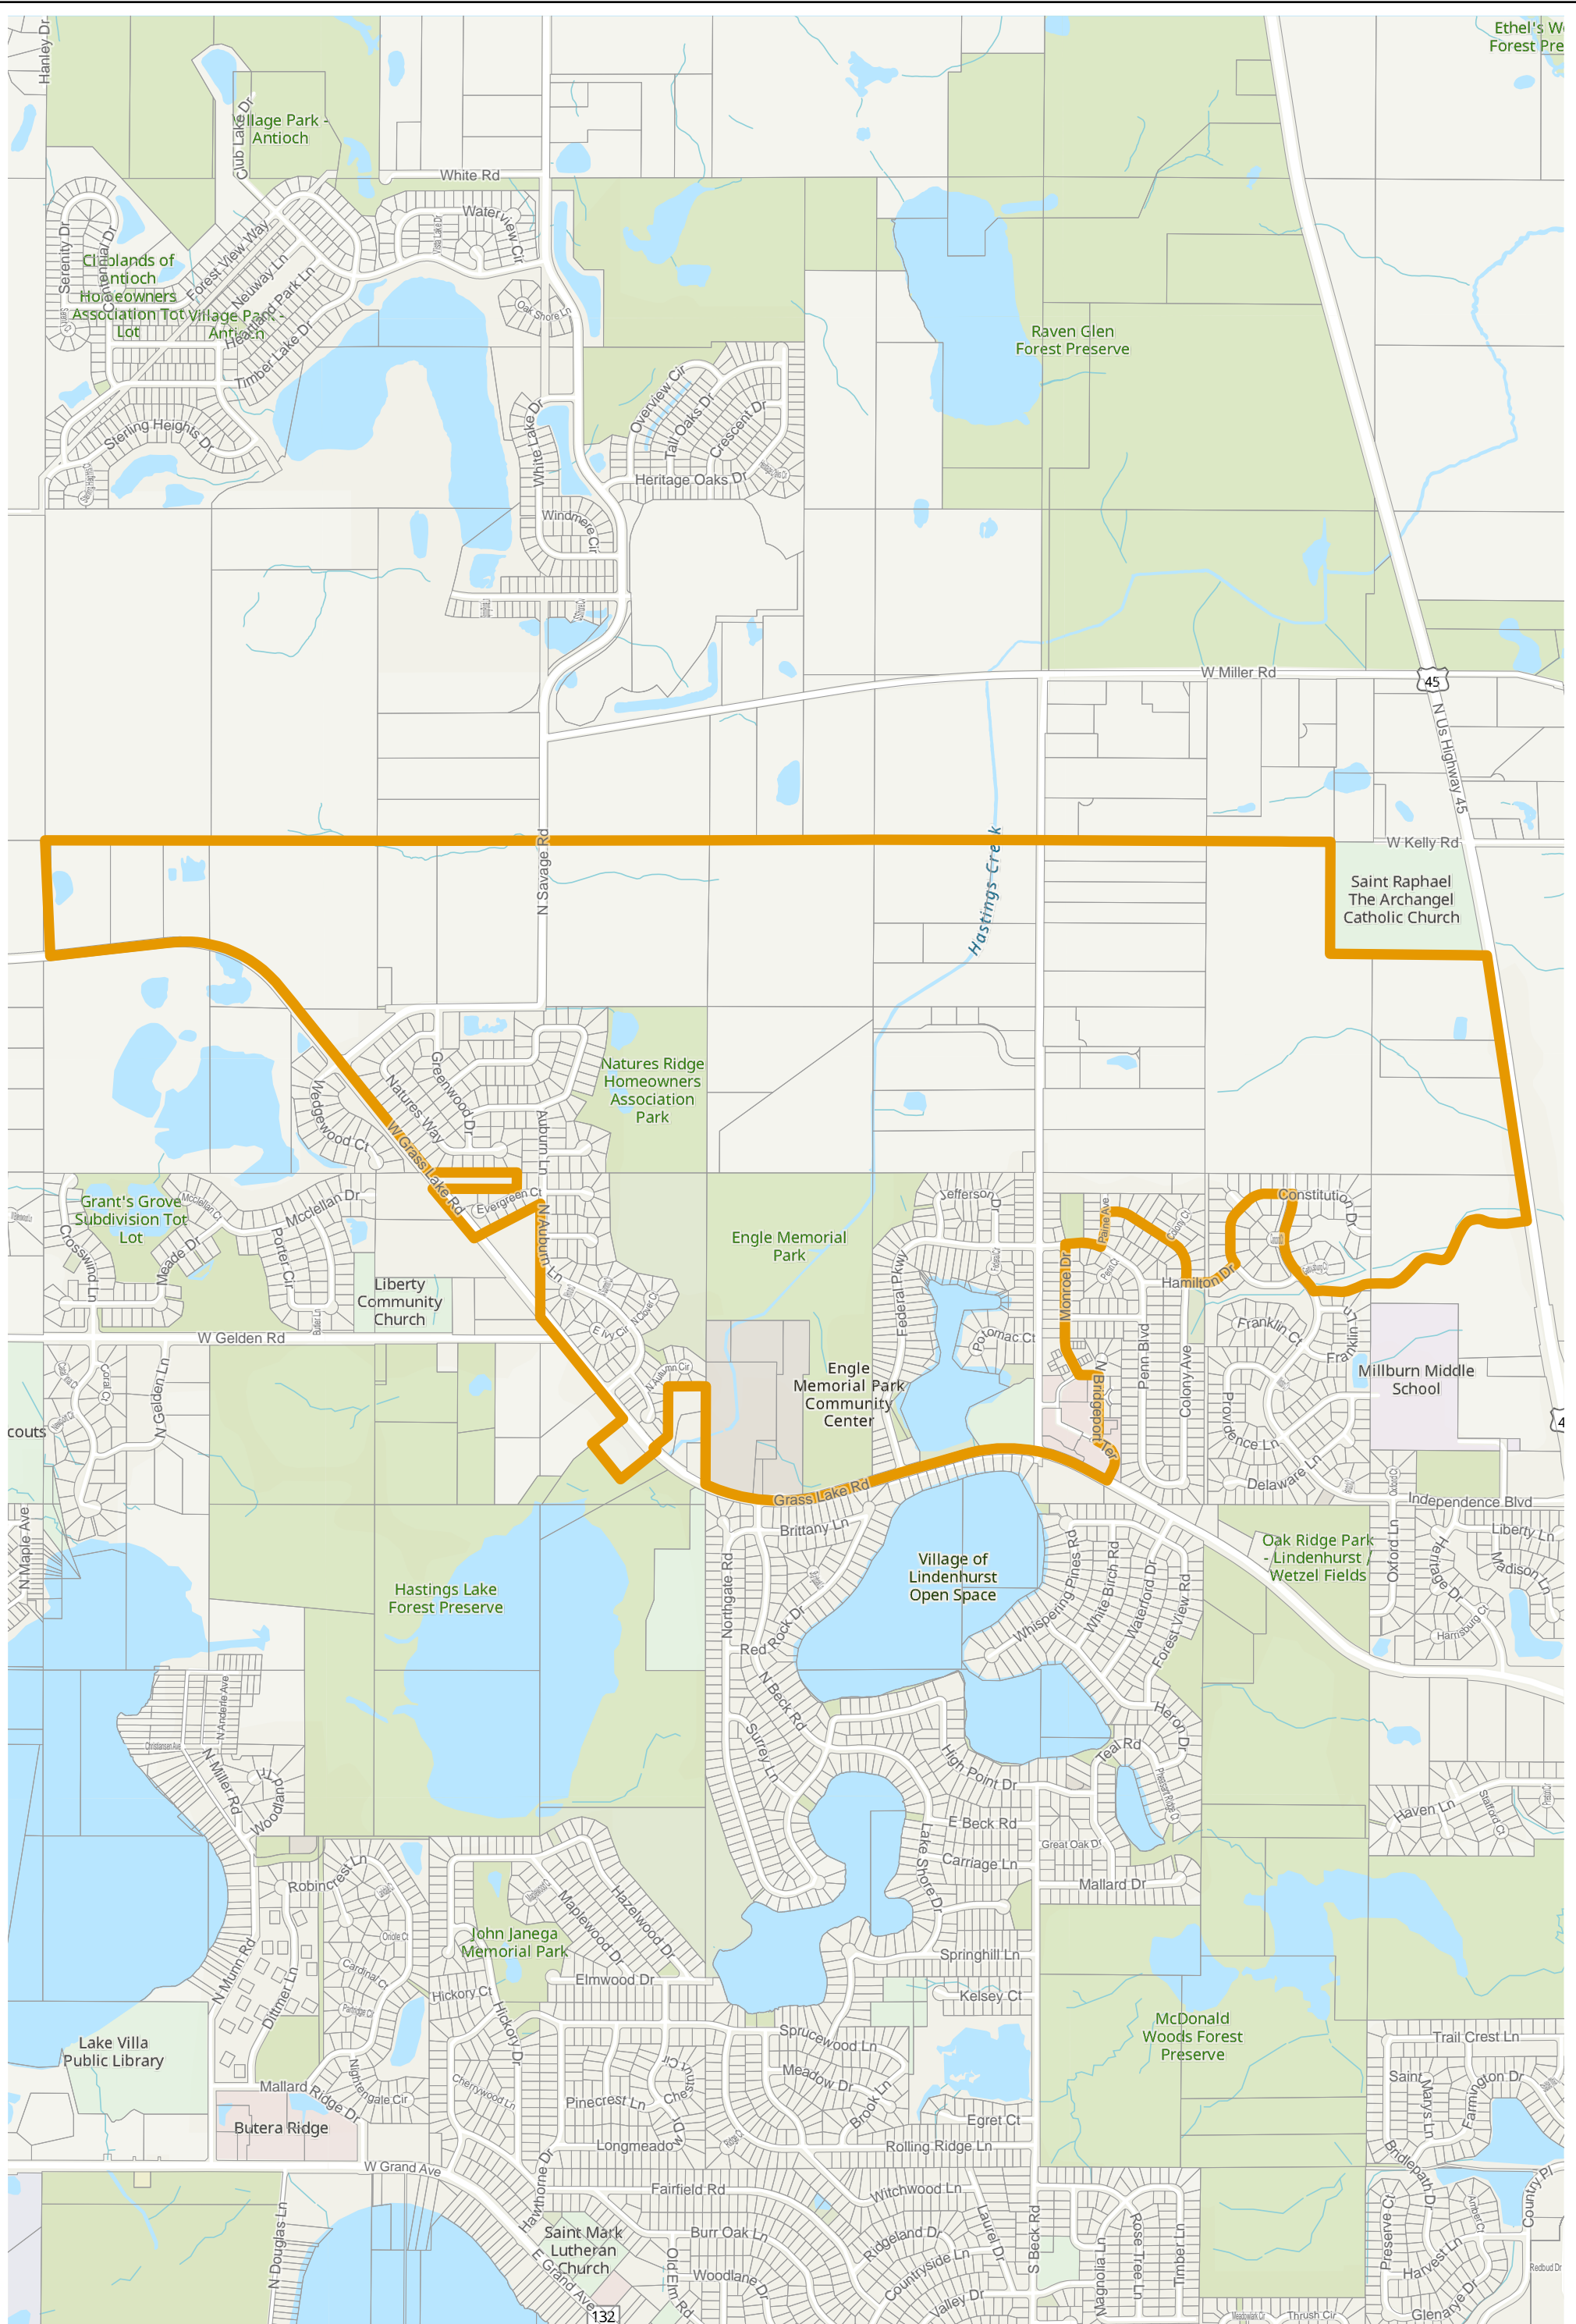

# Lake County 2022 Election Precinct Lake Villa 156

2022 Election Precincts

Tax Parcels