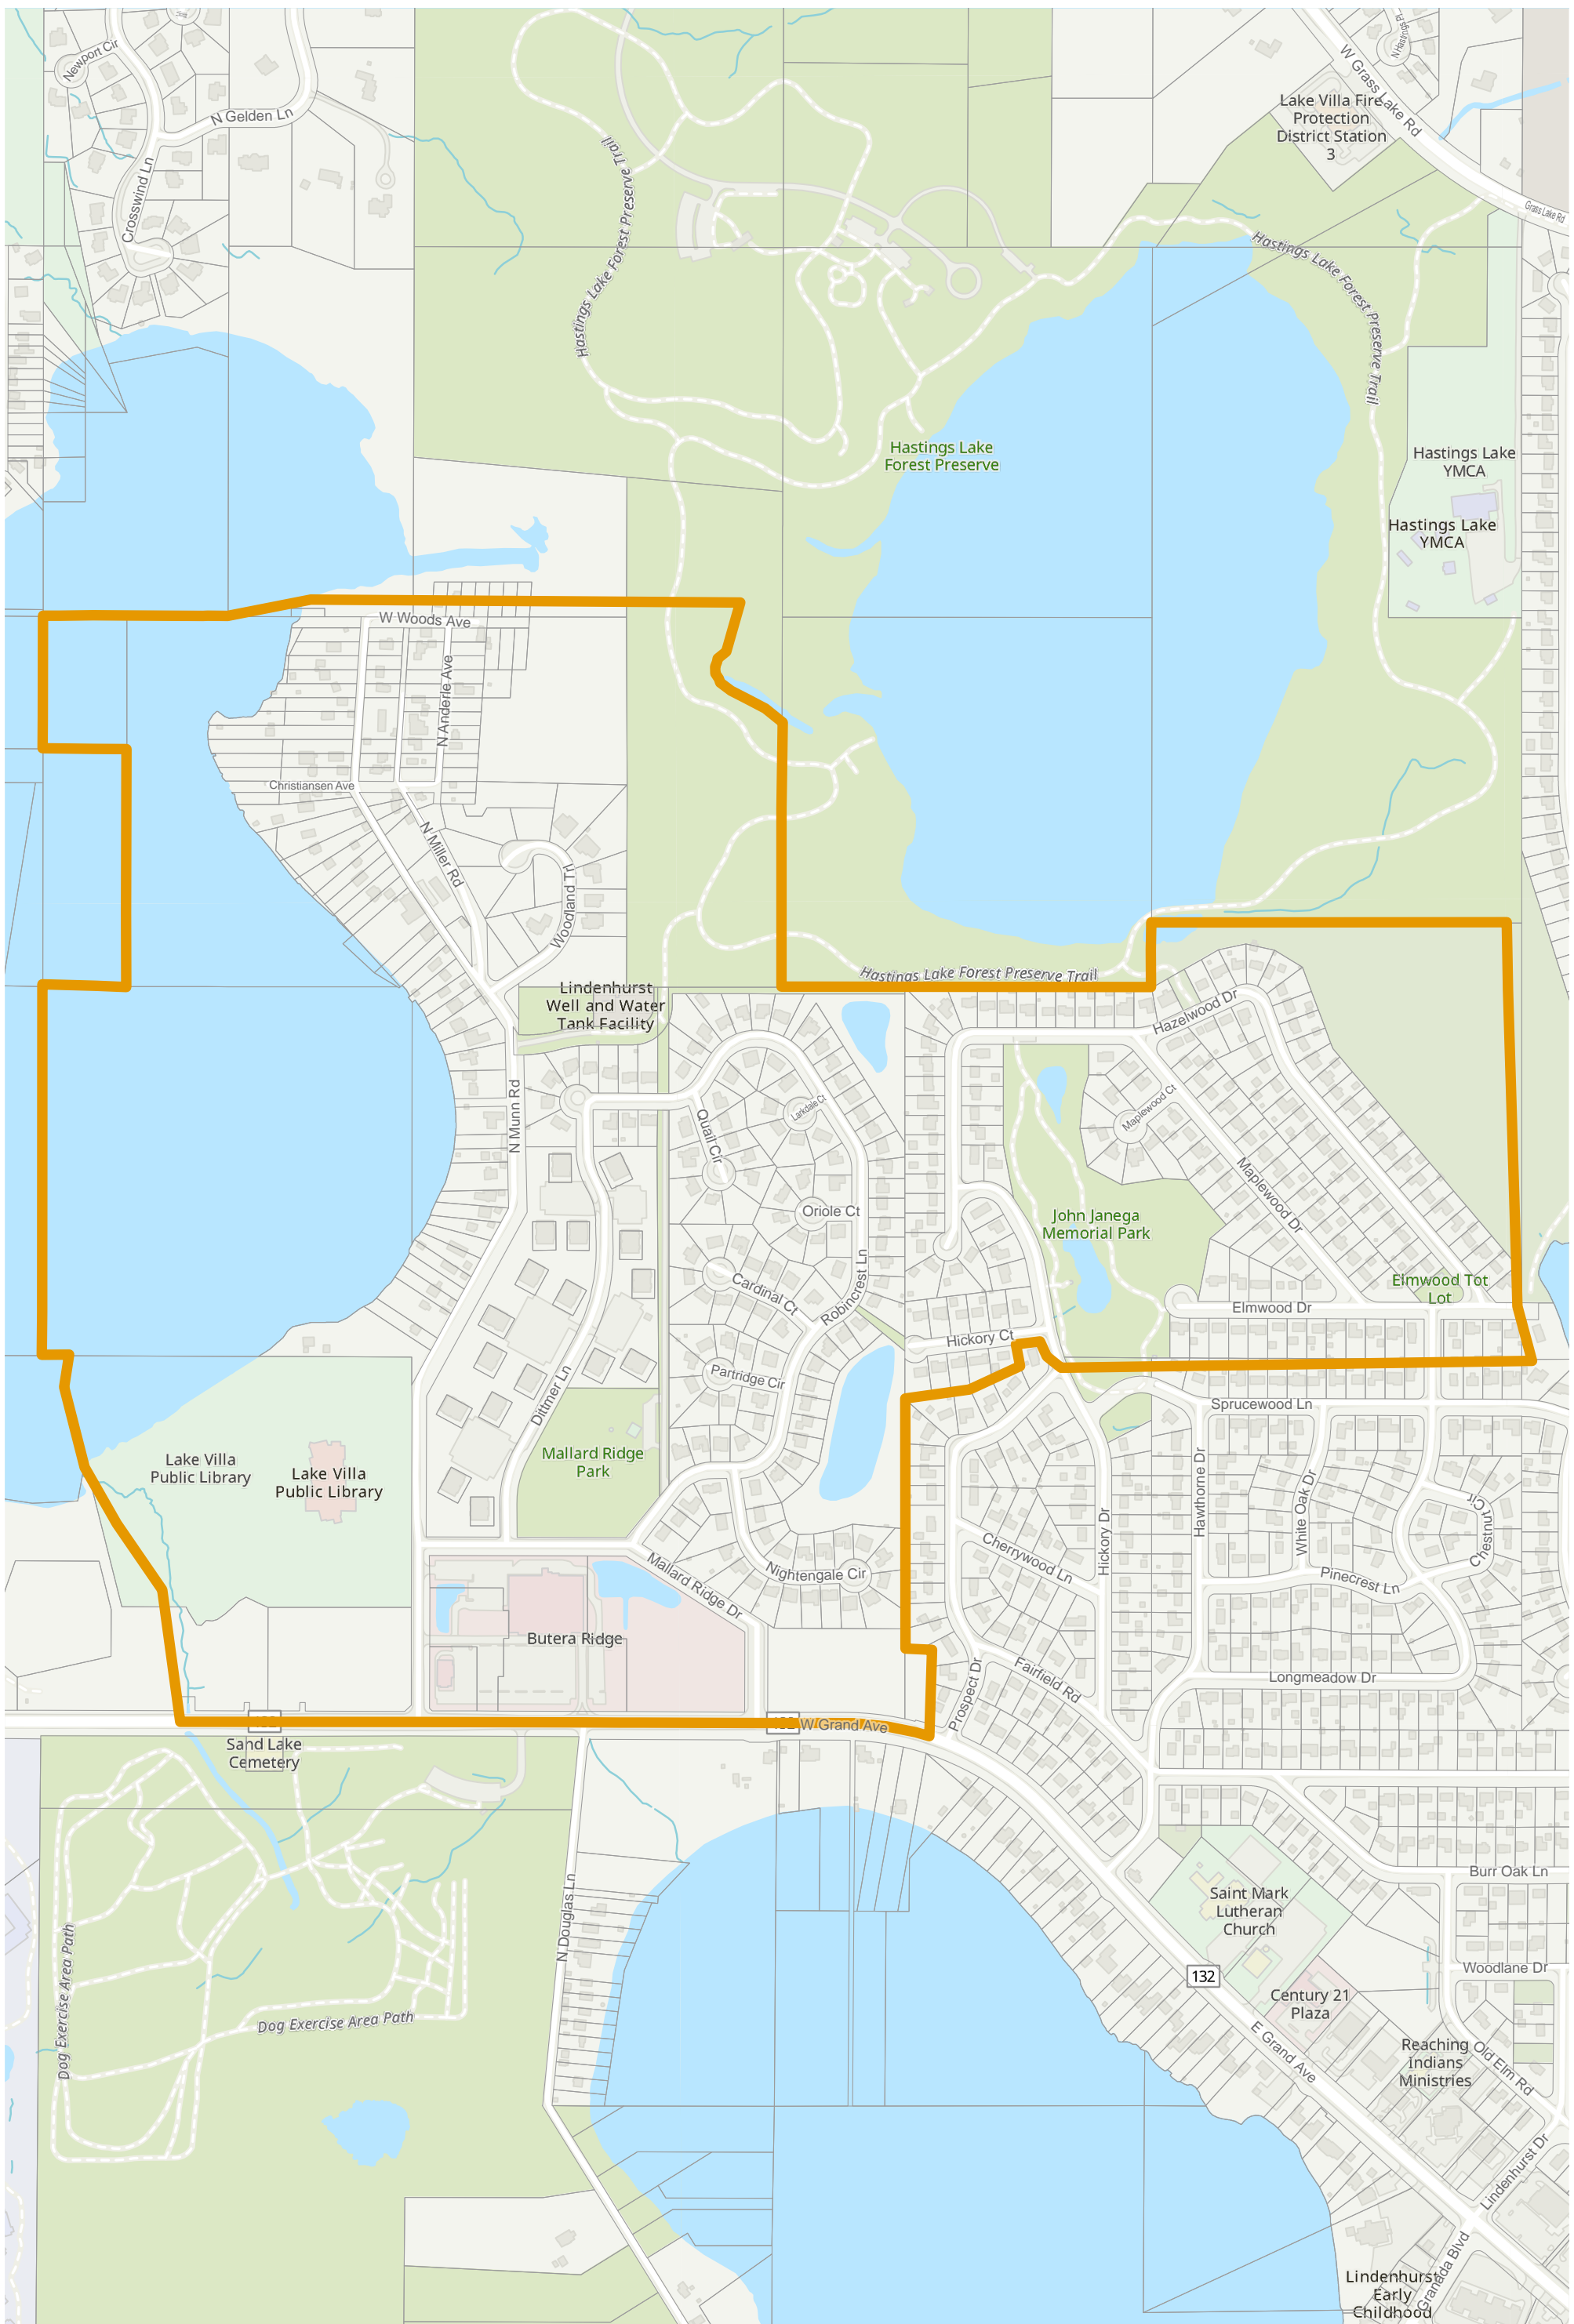

# Lake County 2022 Election Precinct Lake Villa 158

 2022 Election Precincts  
 Tax Parcels