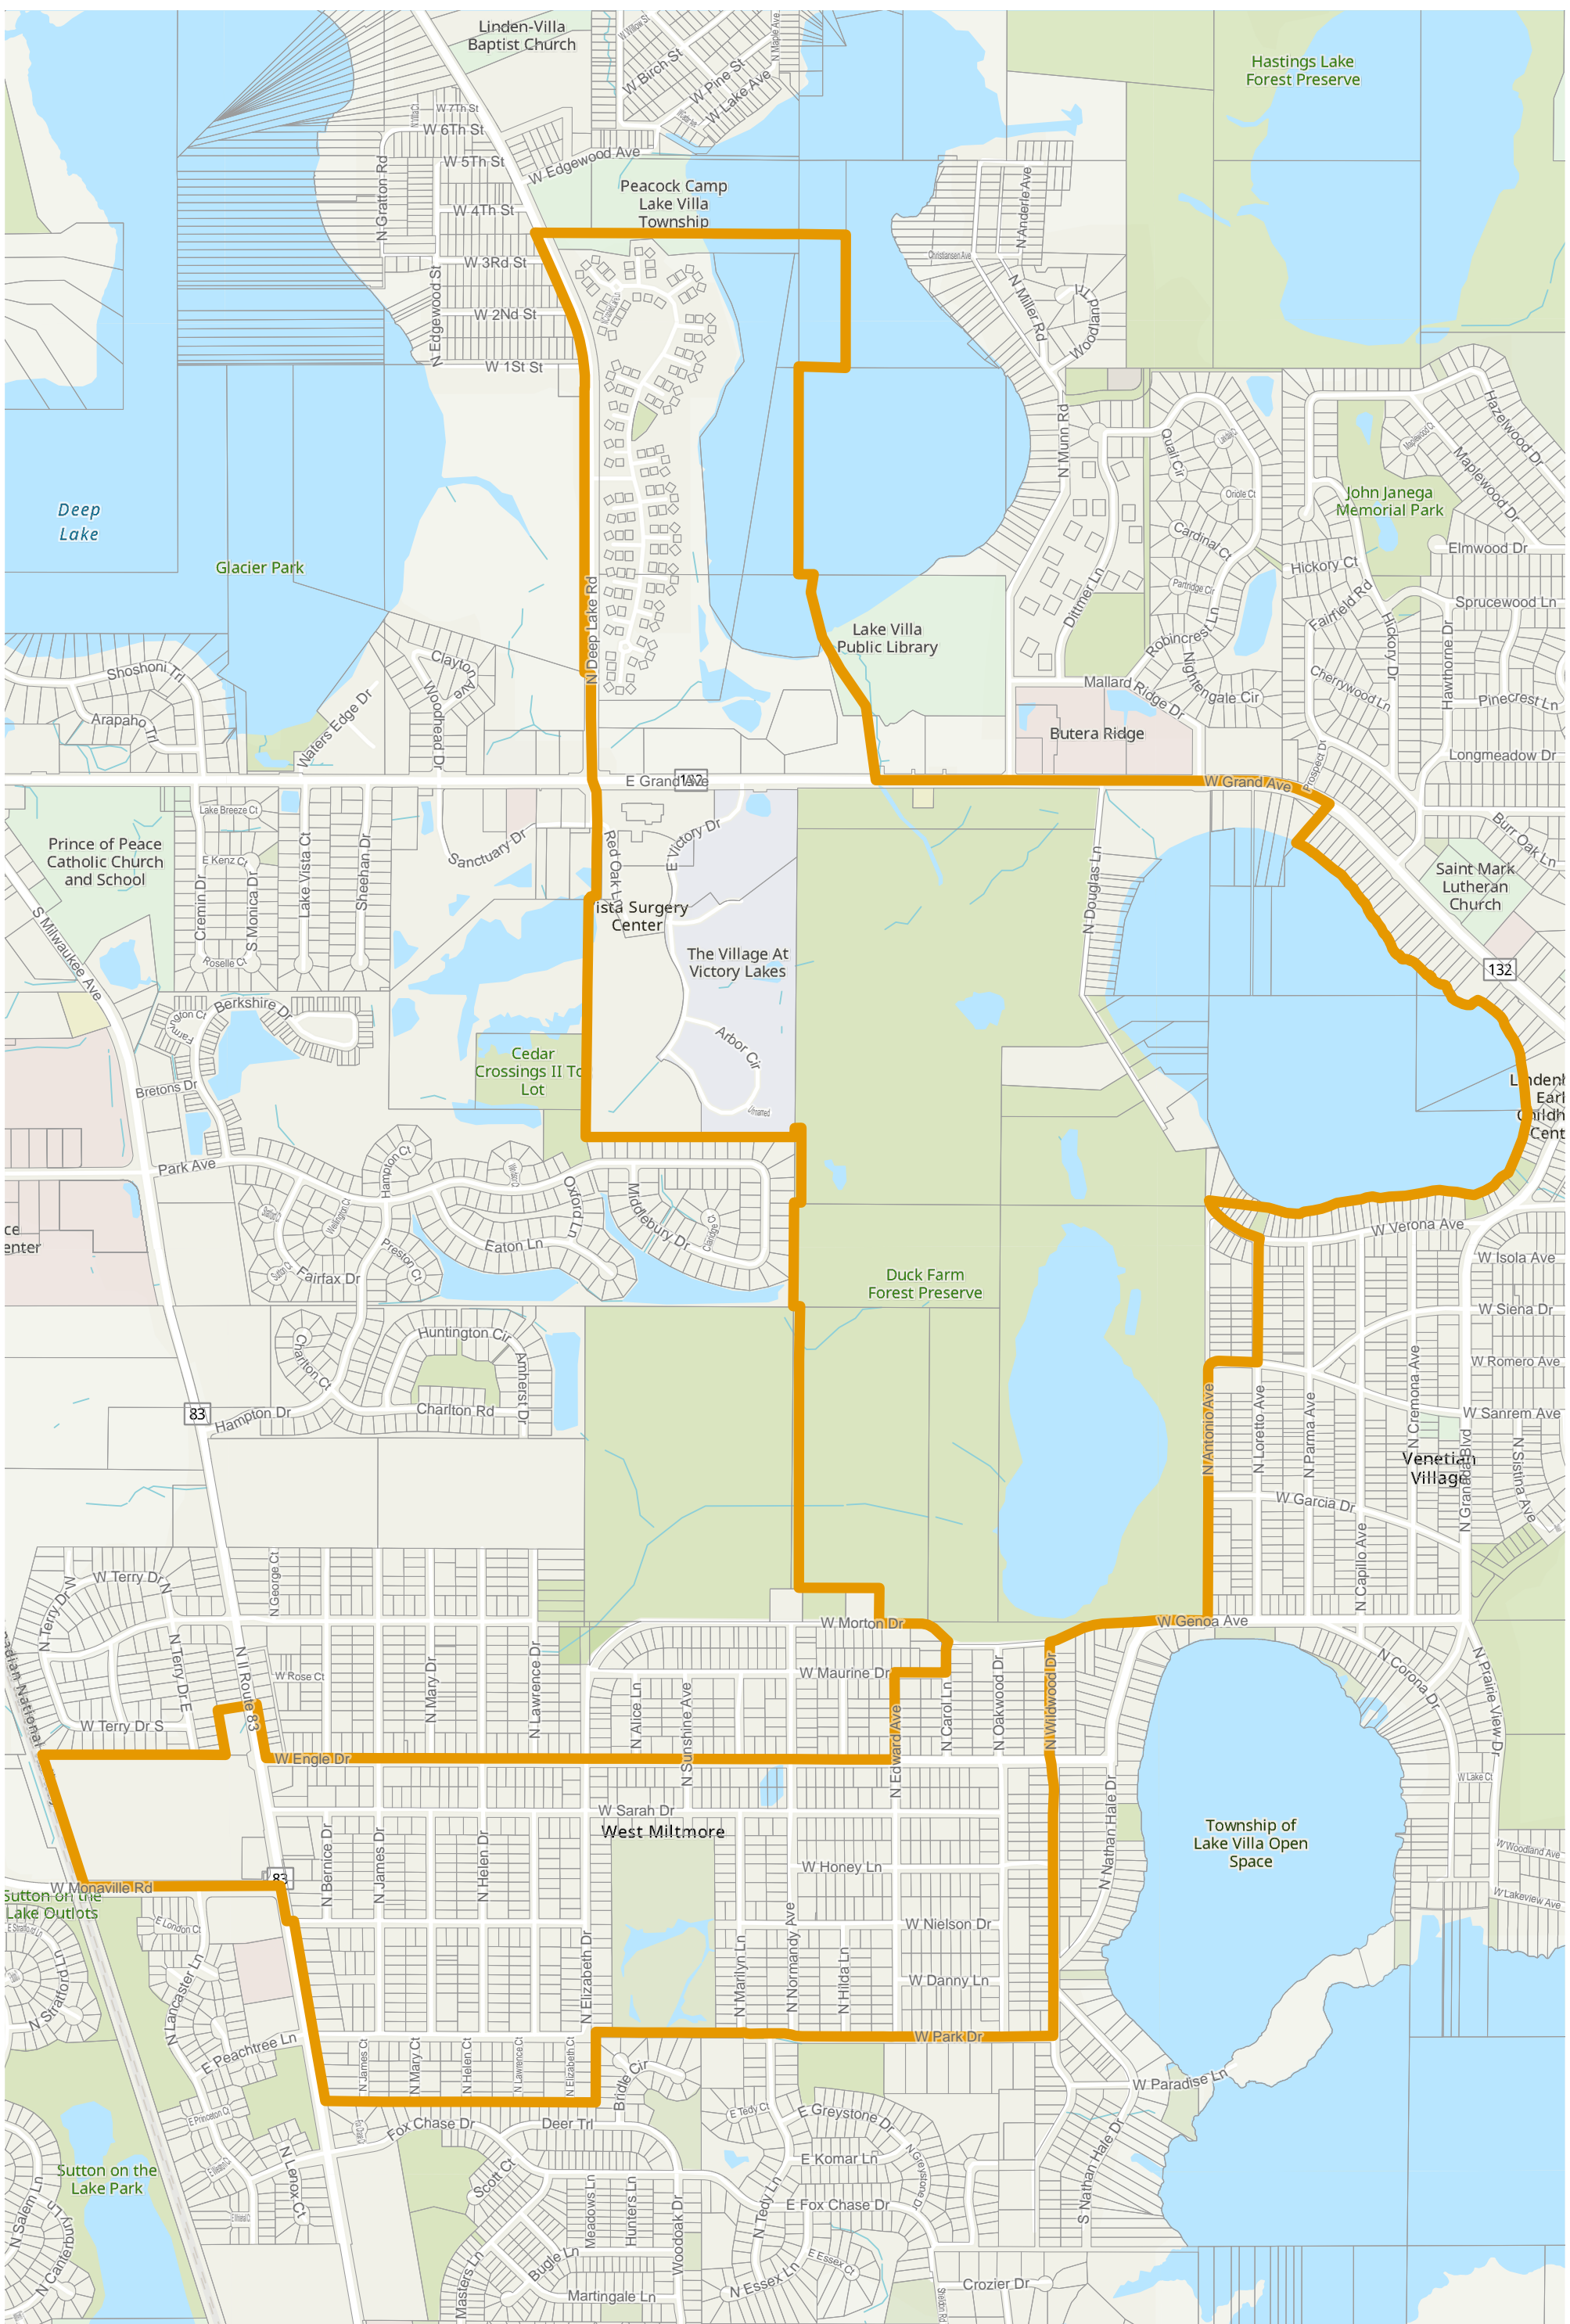

# Lake County 2022 Election Precinct Lake Villa 169

2022 Election Precincts

Tax Parcels