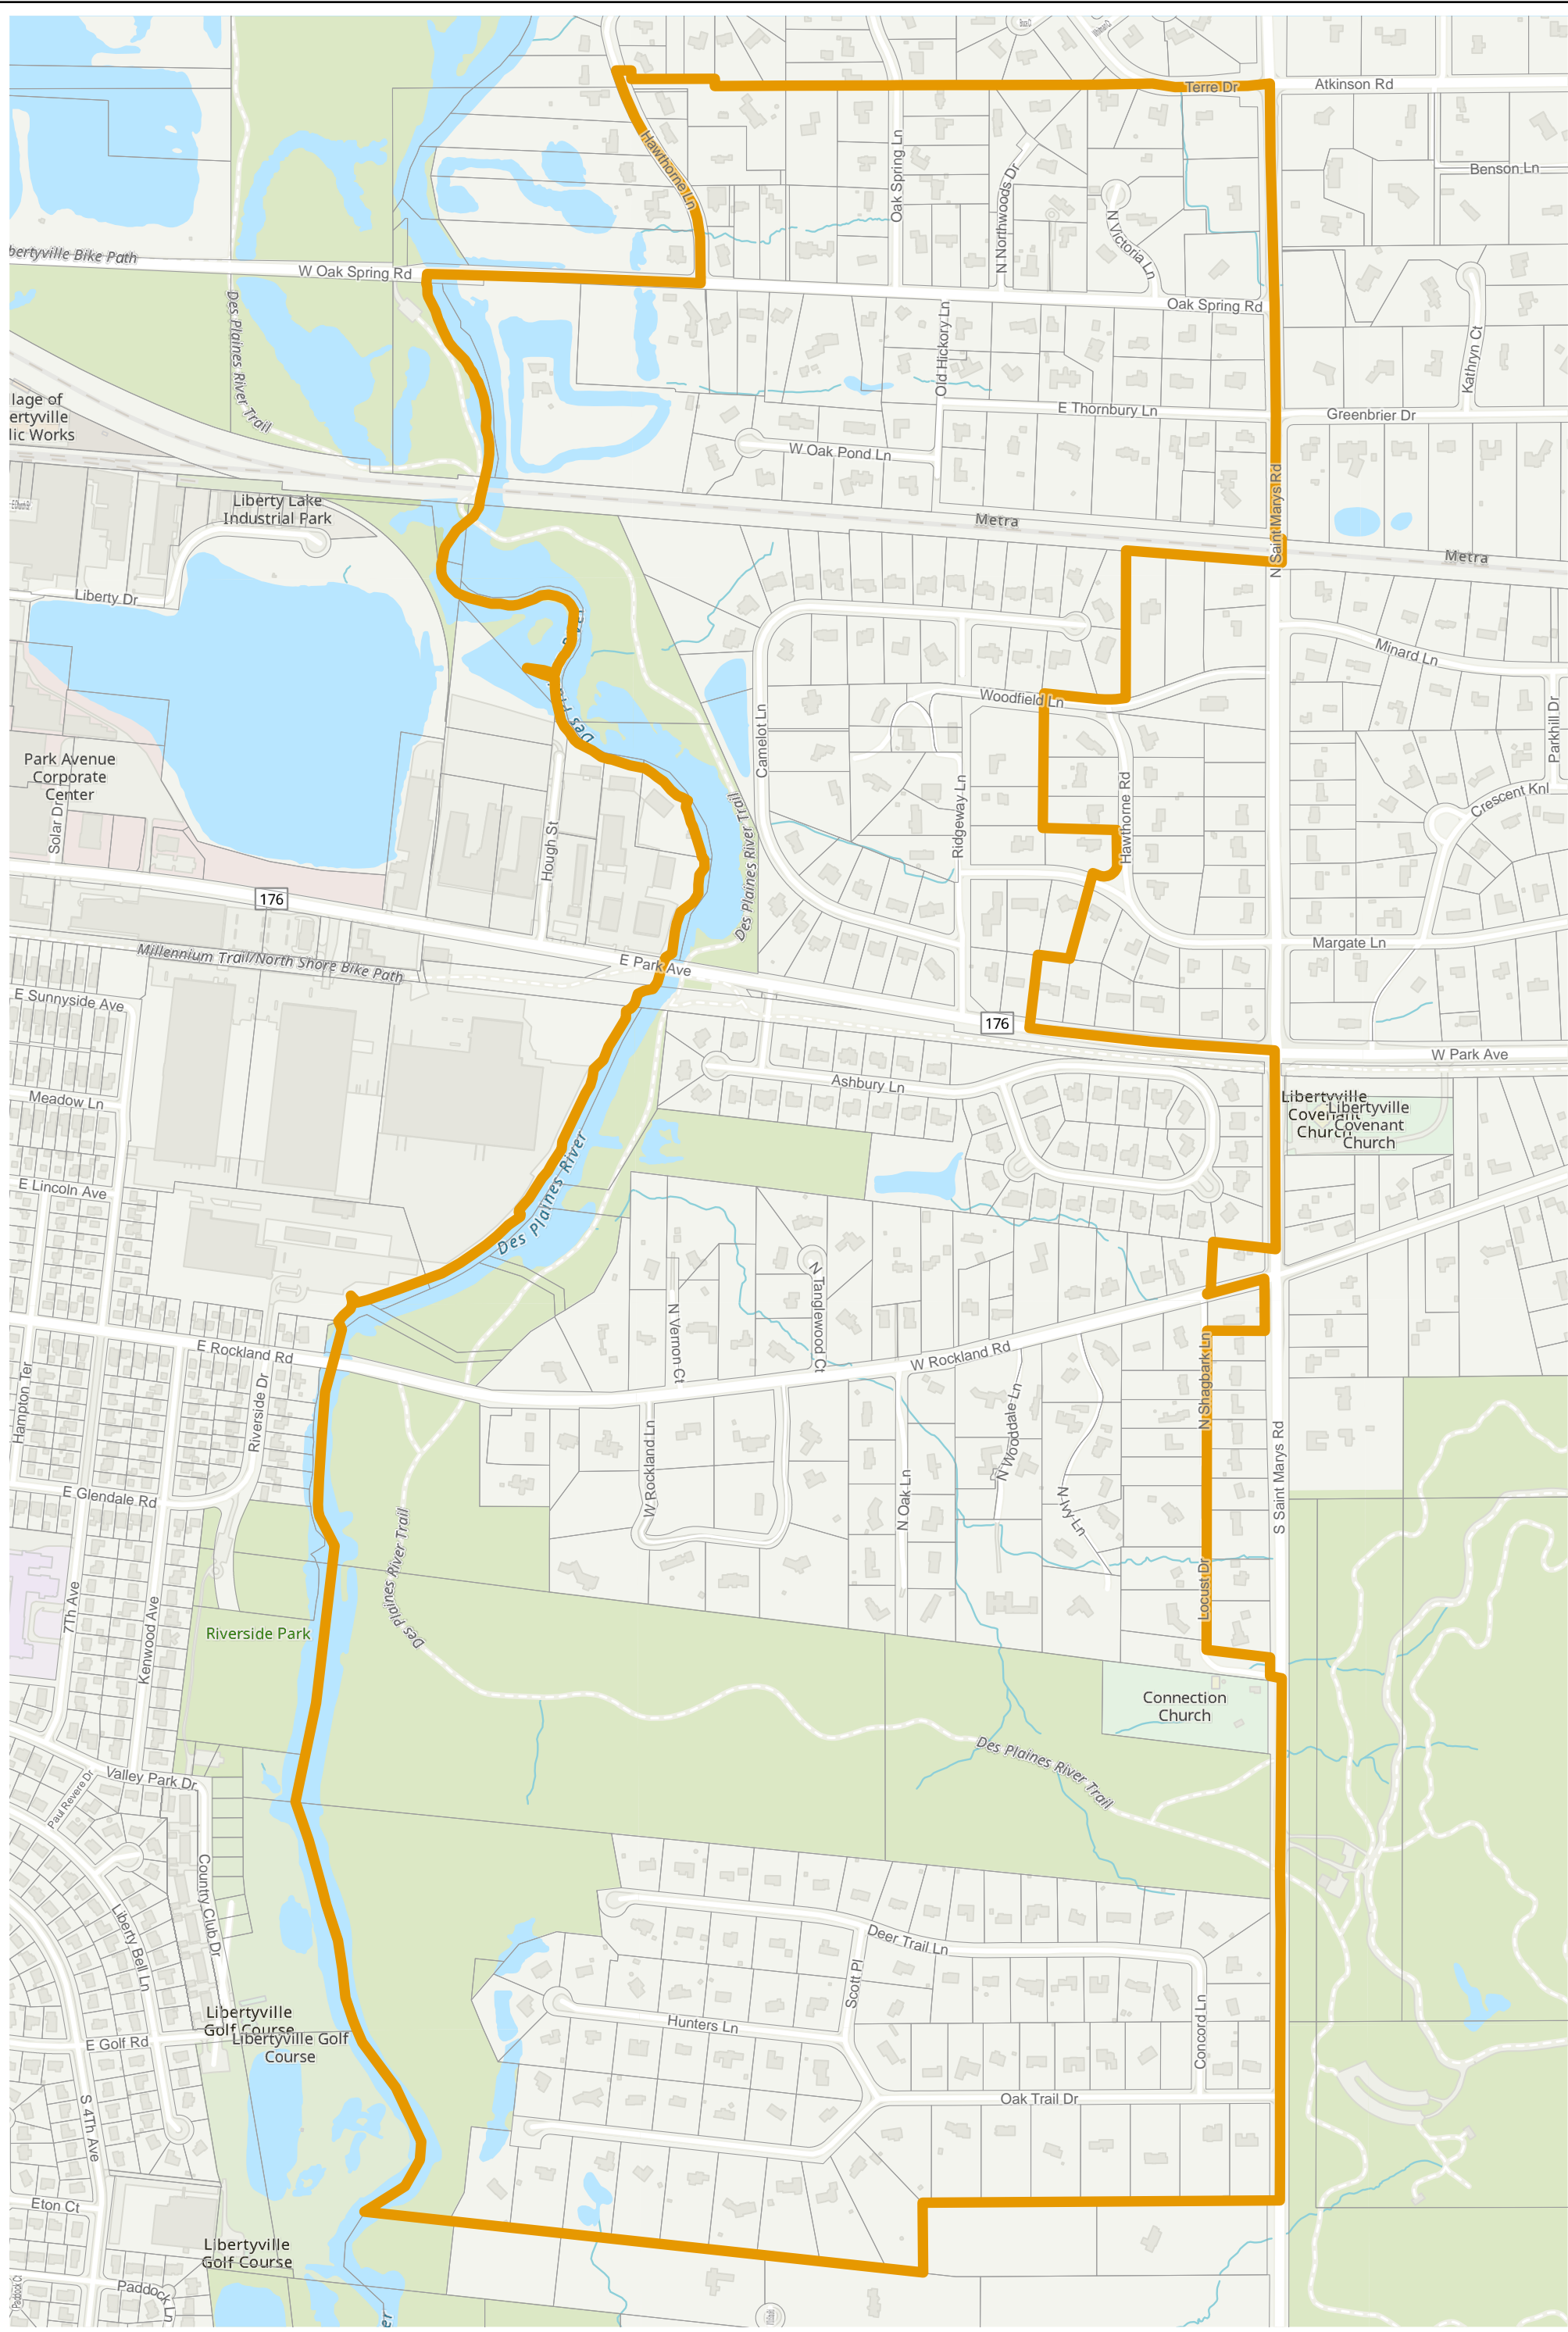

# Lake County 2022 Election Precinct Libertyville 192

2022 Election Precincts

Tax Parcels