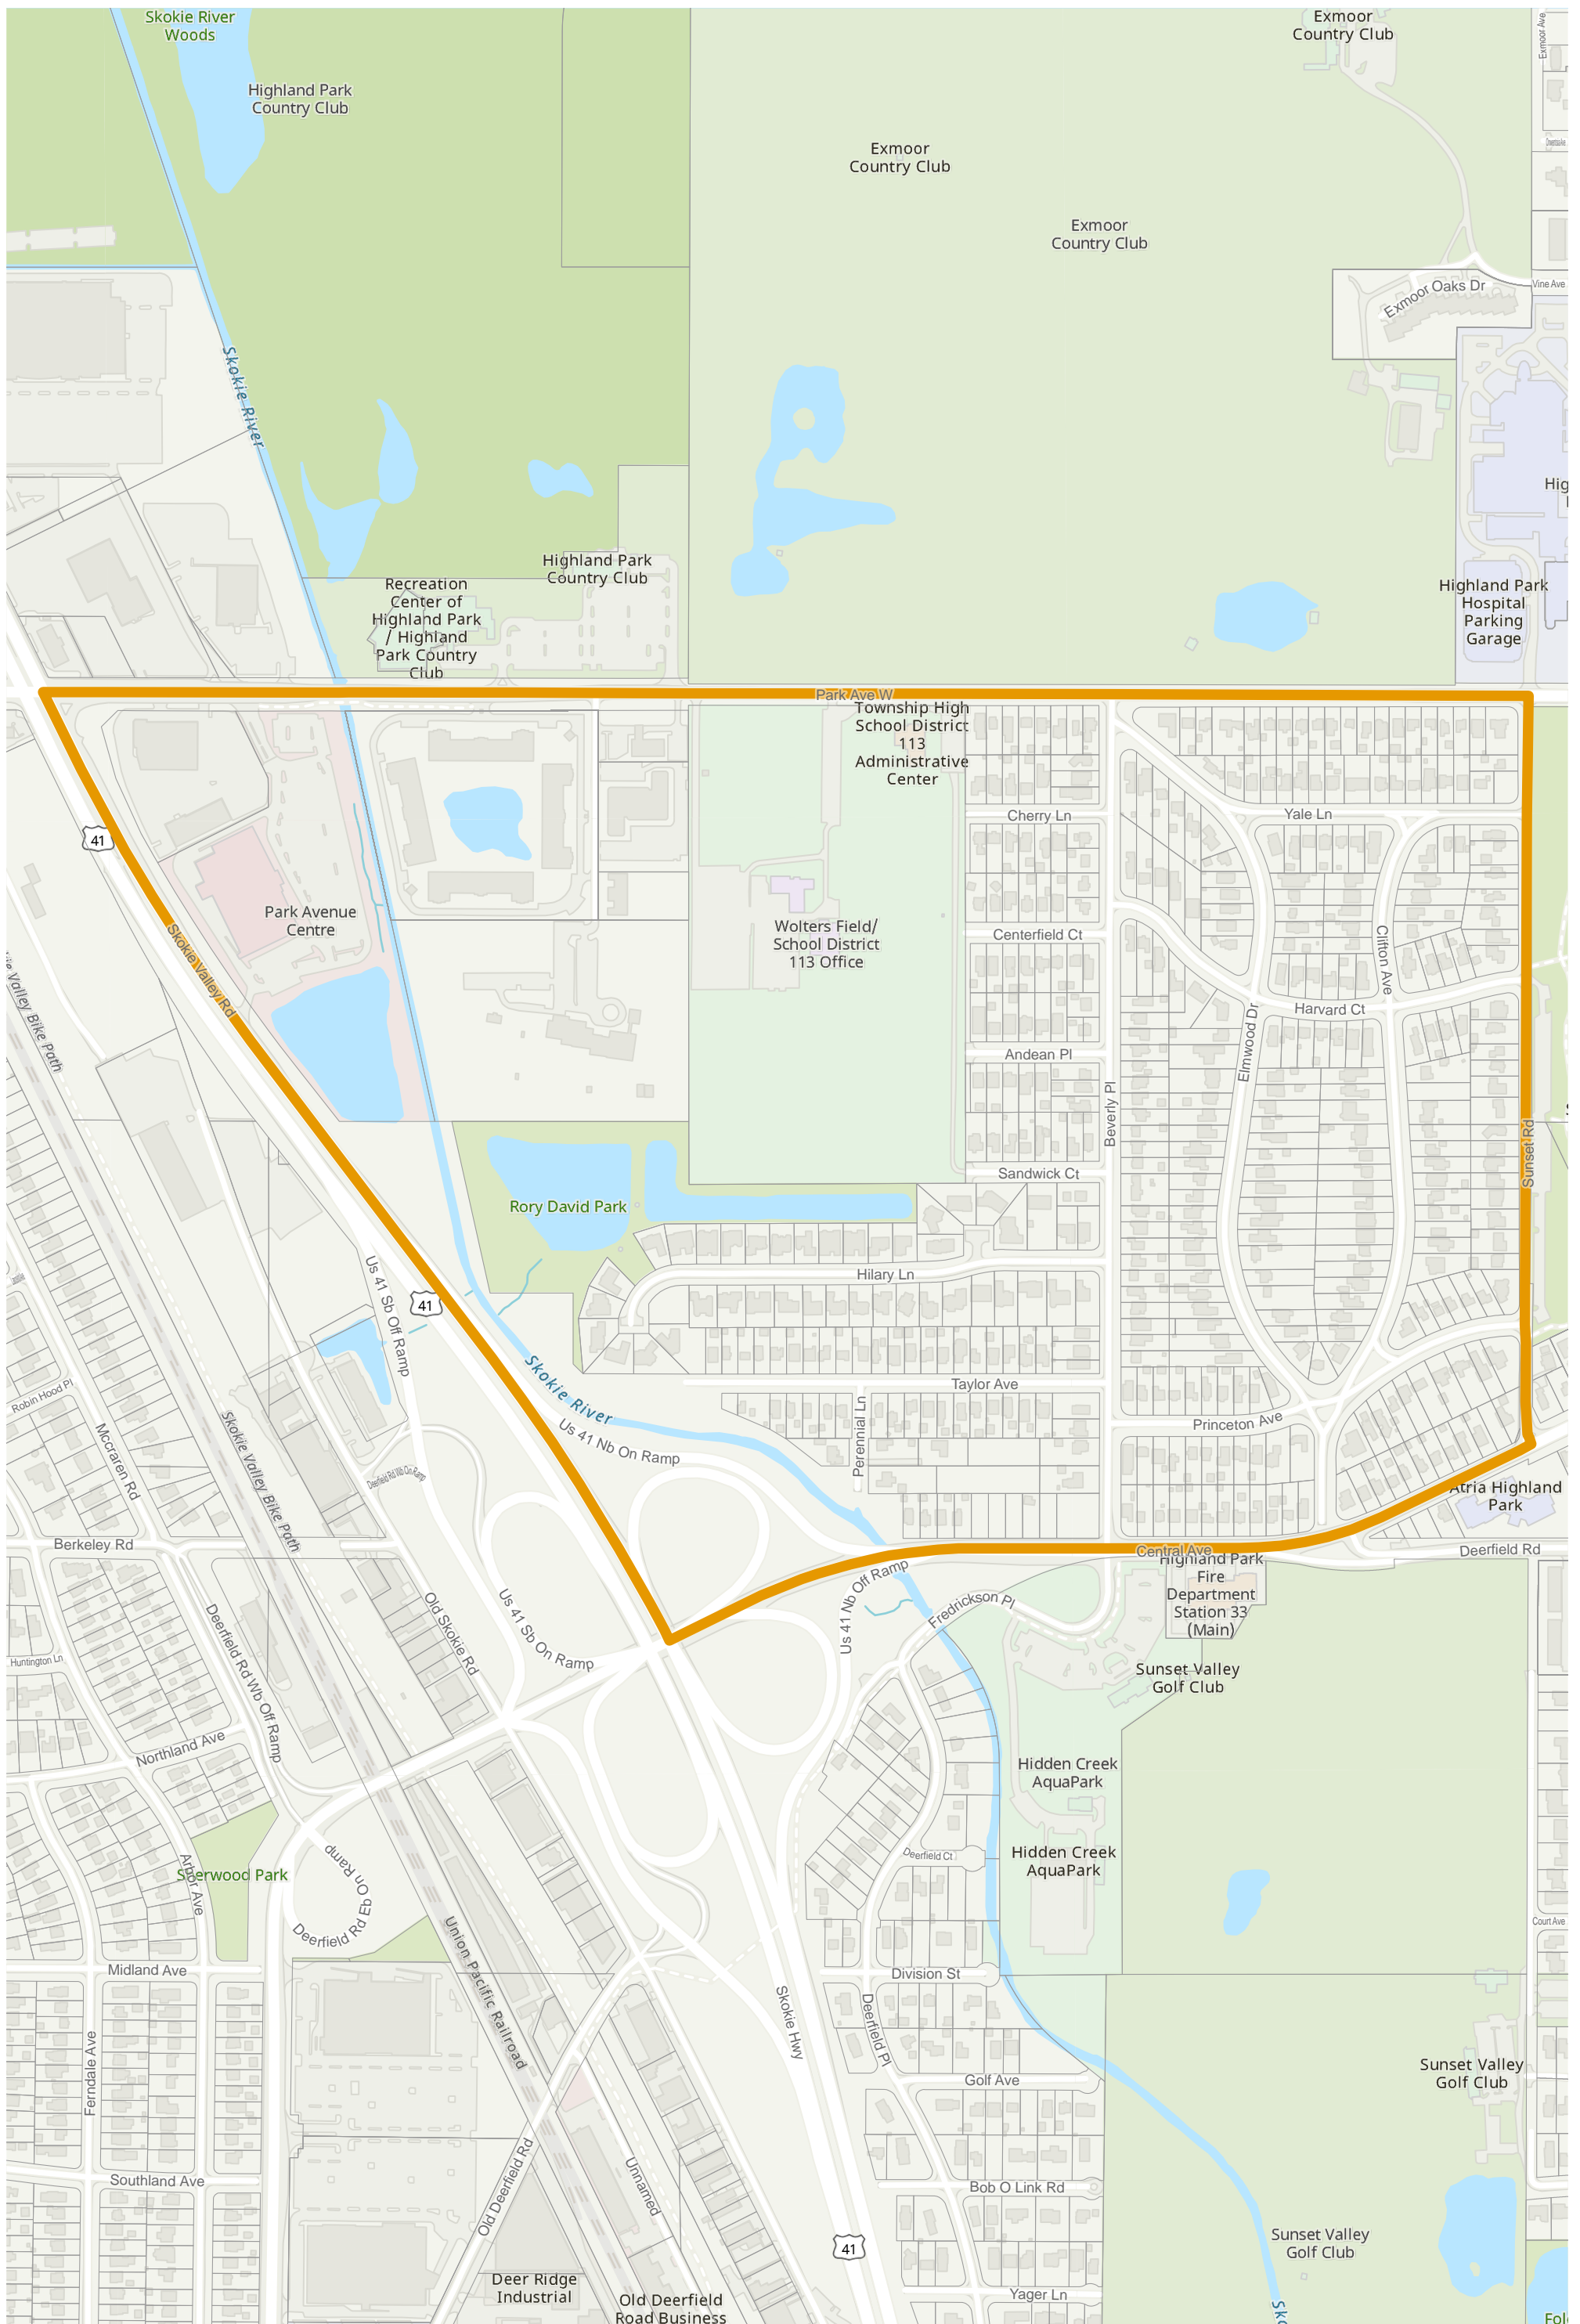

# Lake County 2022 Election Precinct Moraine 217

2022 Election Precincts

Tax Parcels