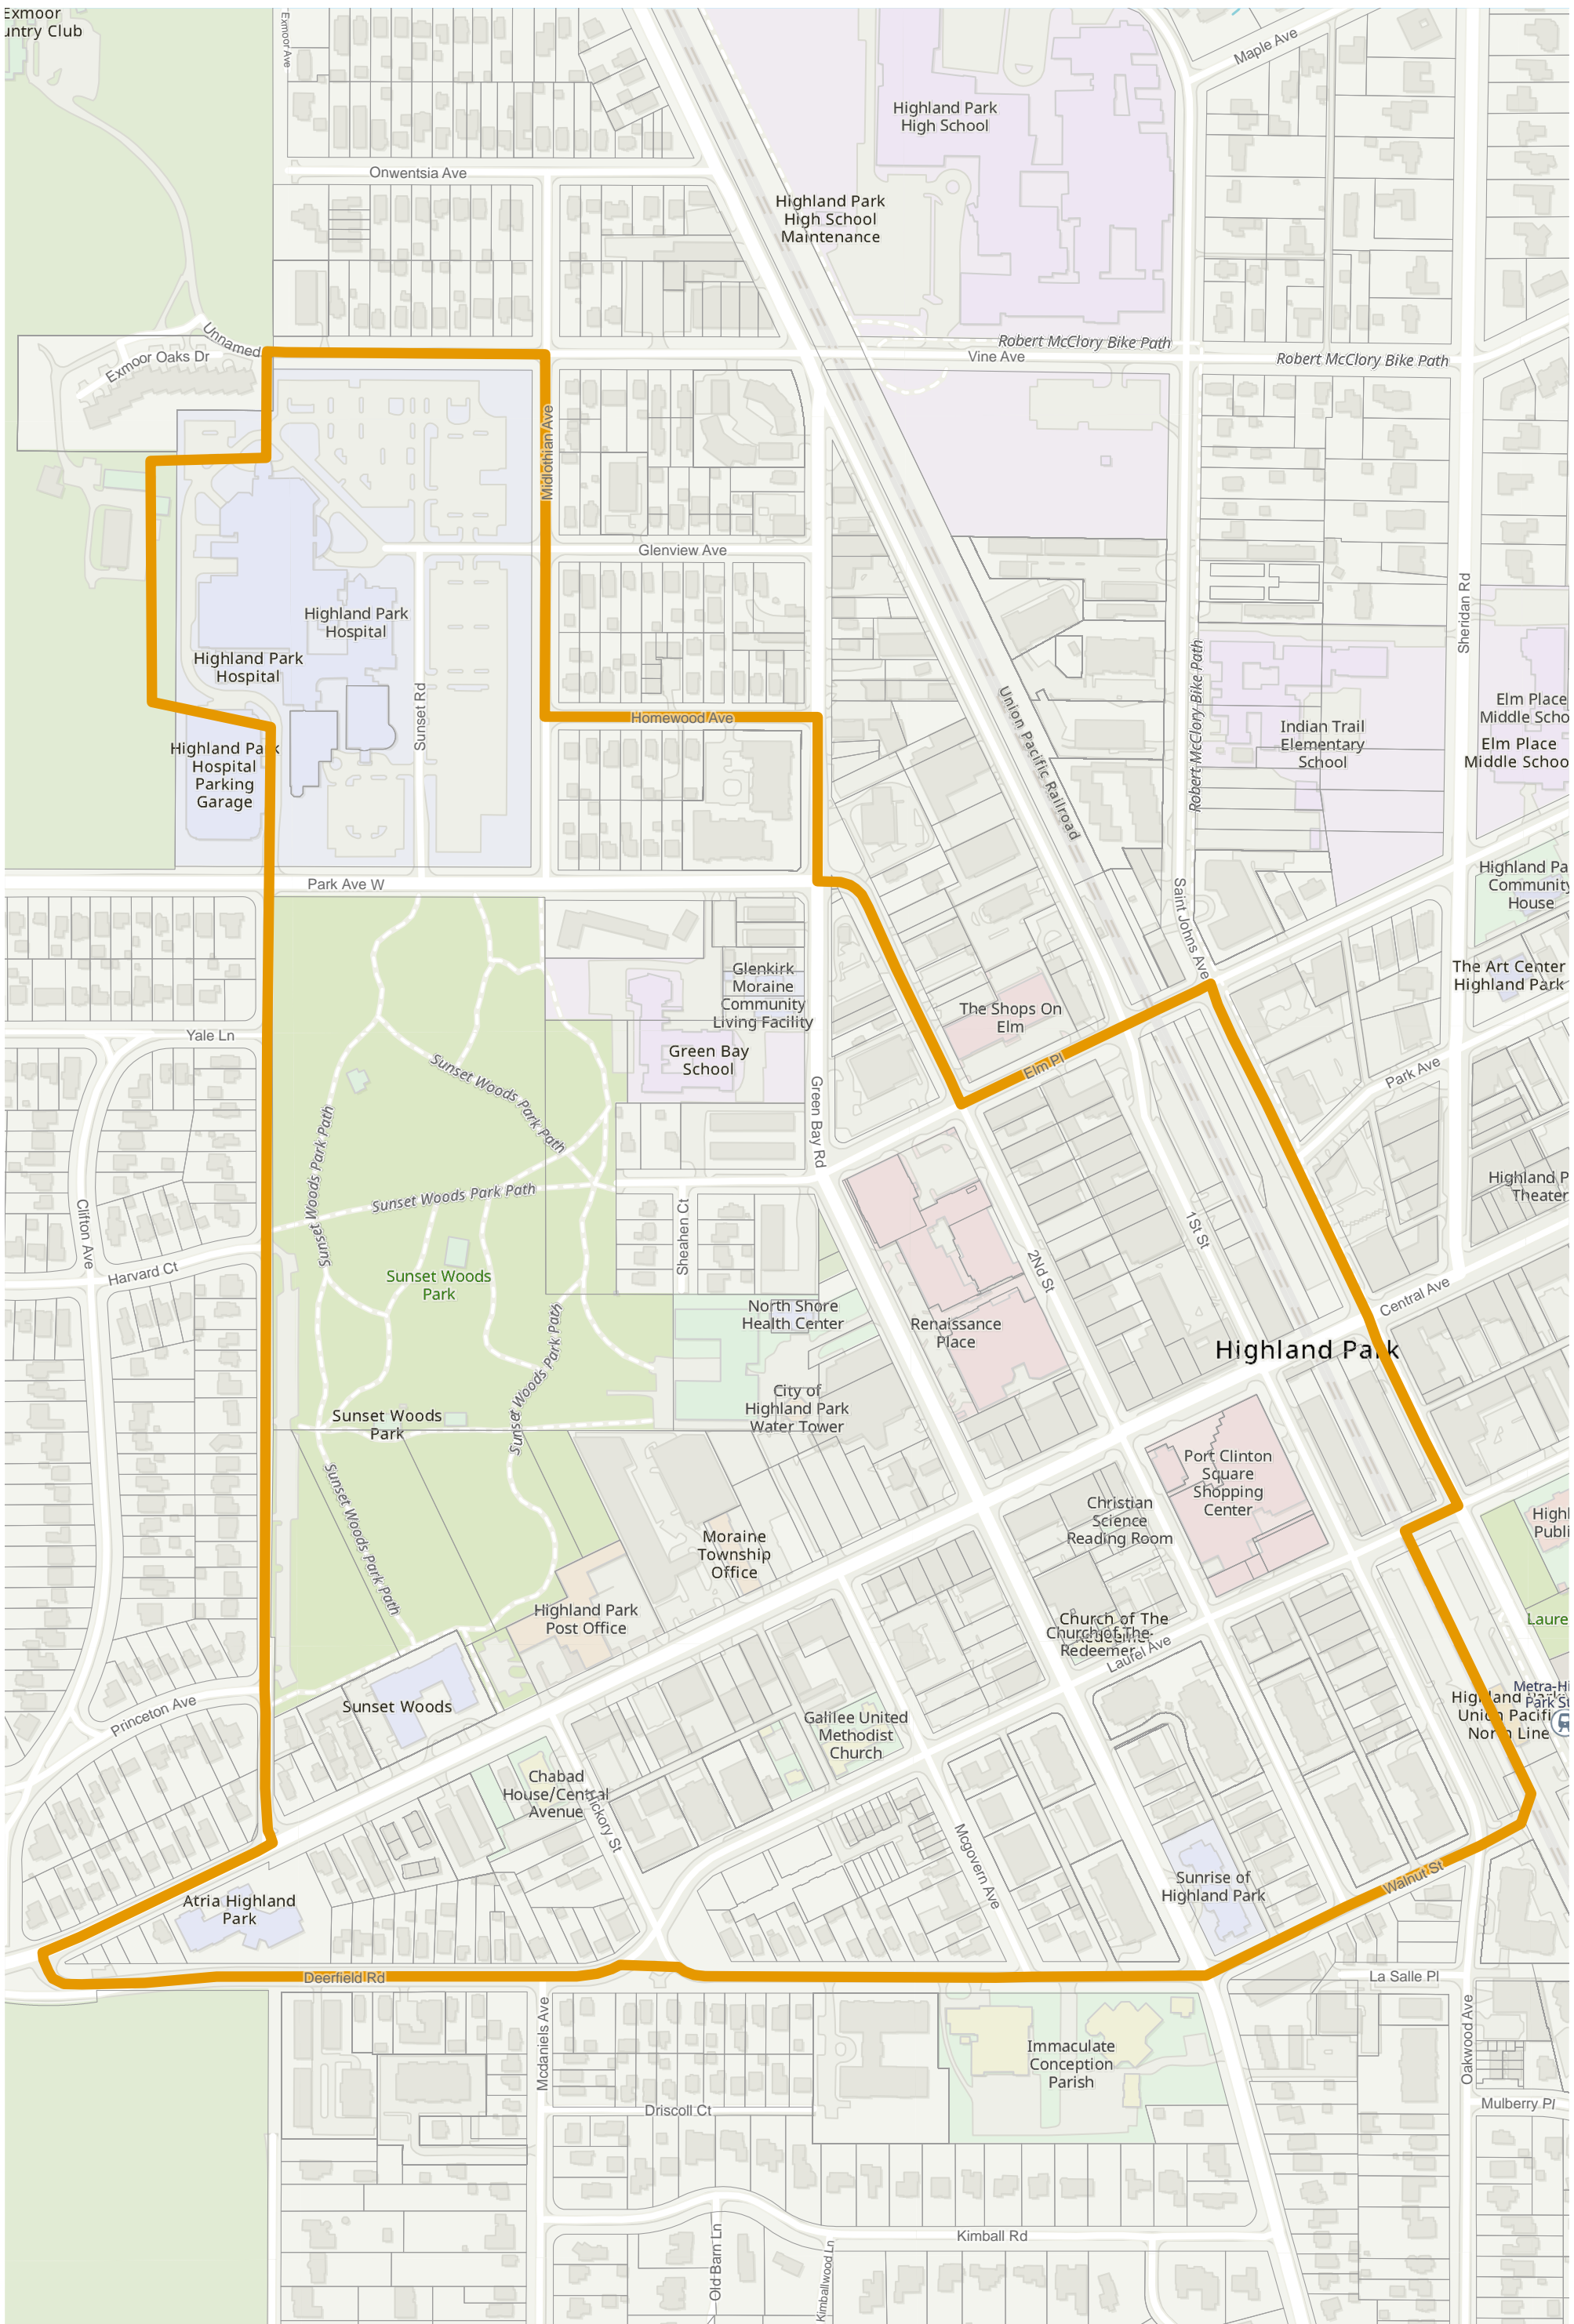

# Lake County 2022 Election Precinct Moraine 218

2022 Election Precincts

Tax Parcels