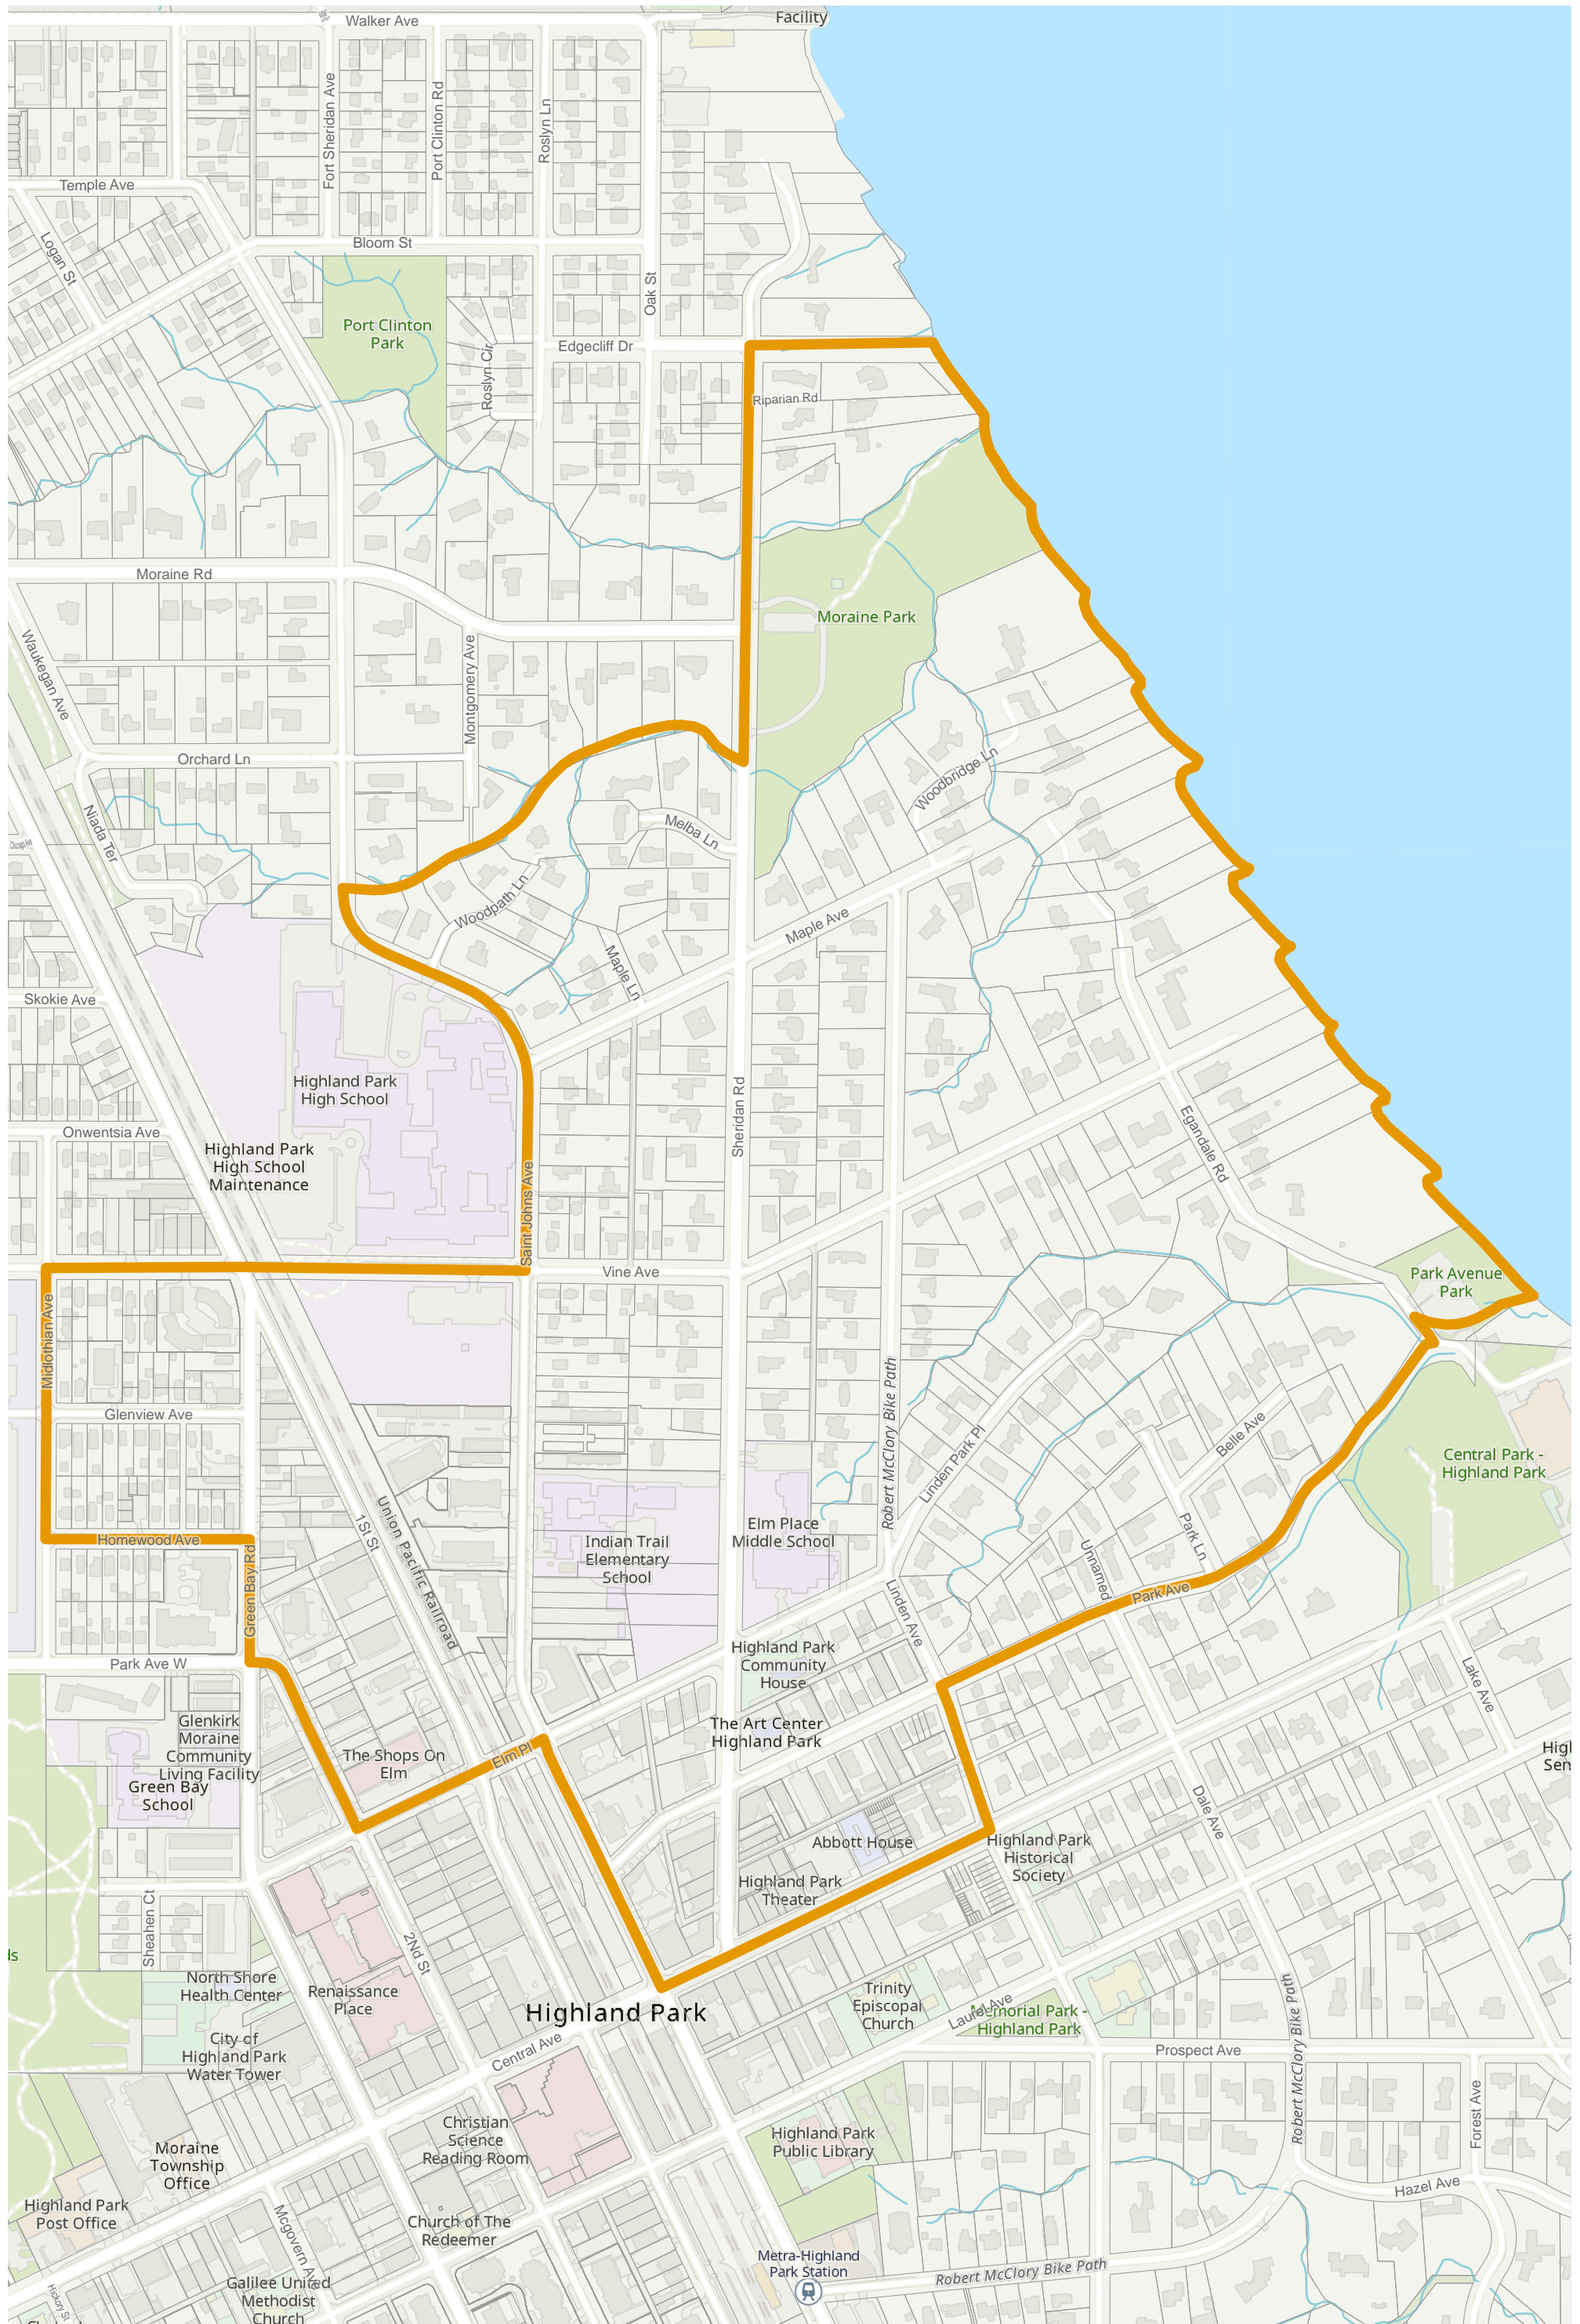

Lake County 2022 Election Precinct Moraine 219

2022 Election Precincts

Tax Parcels