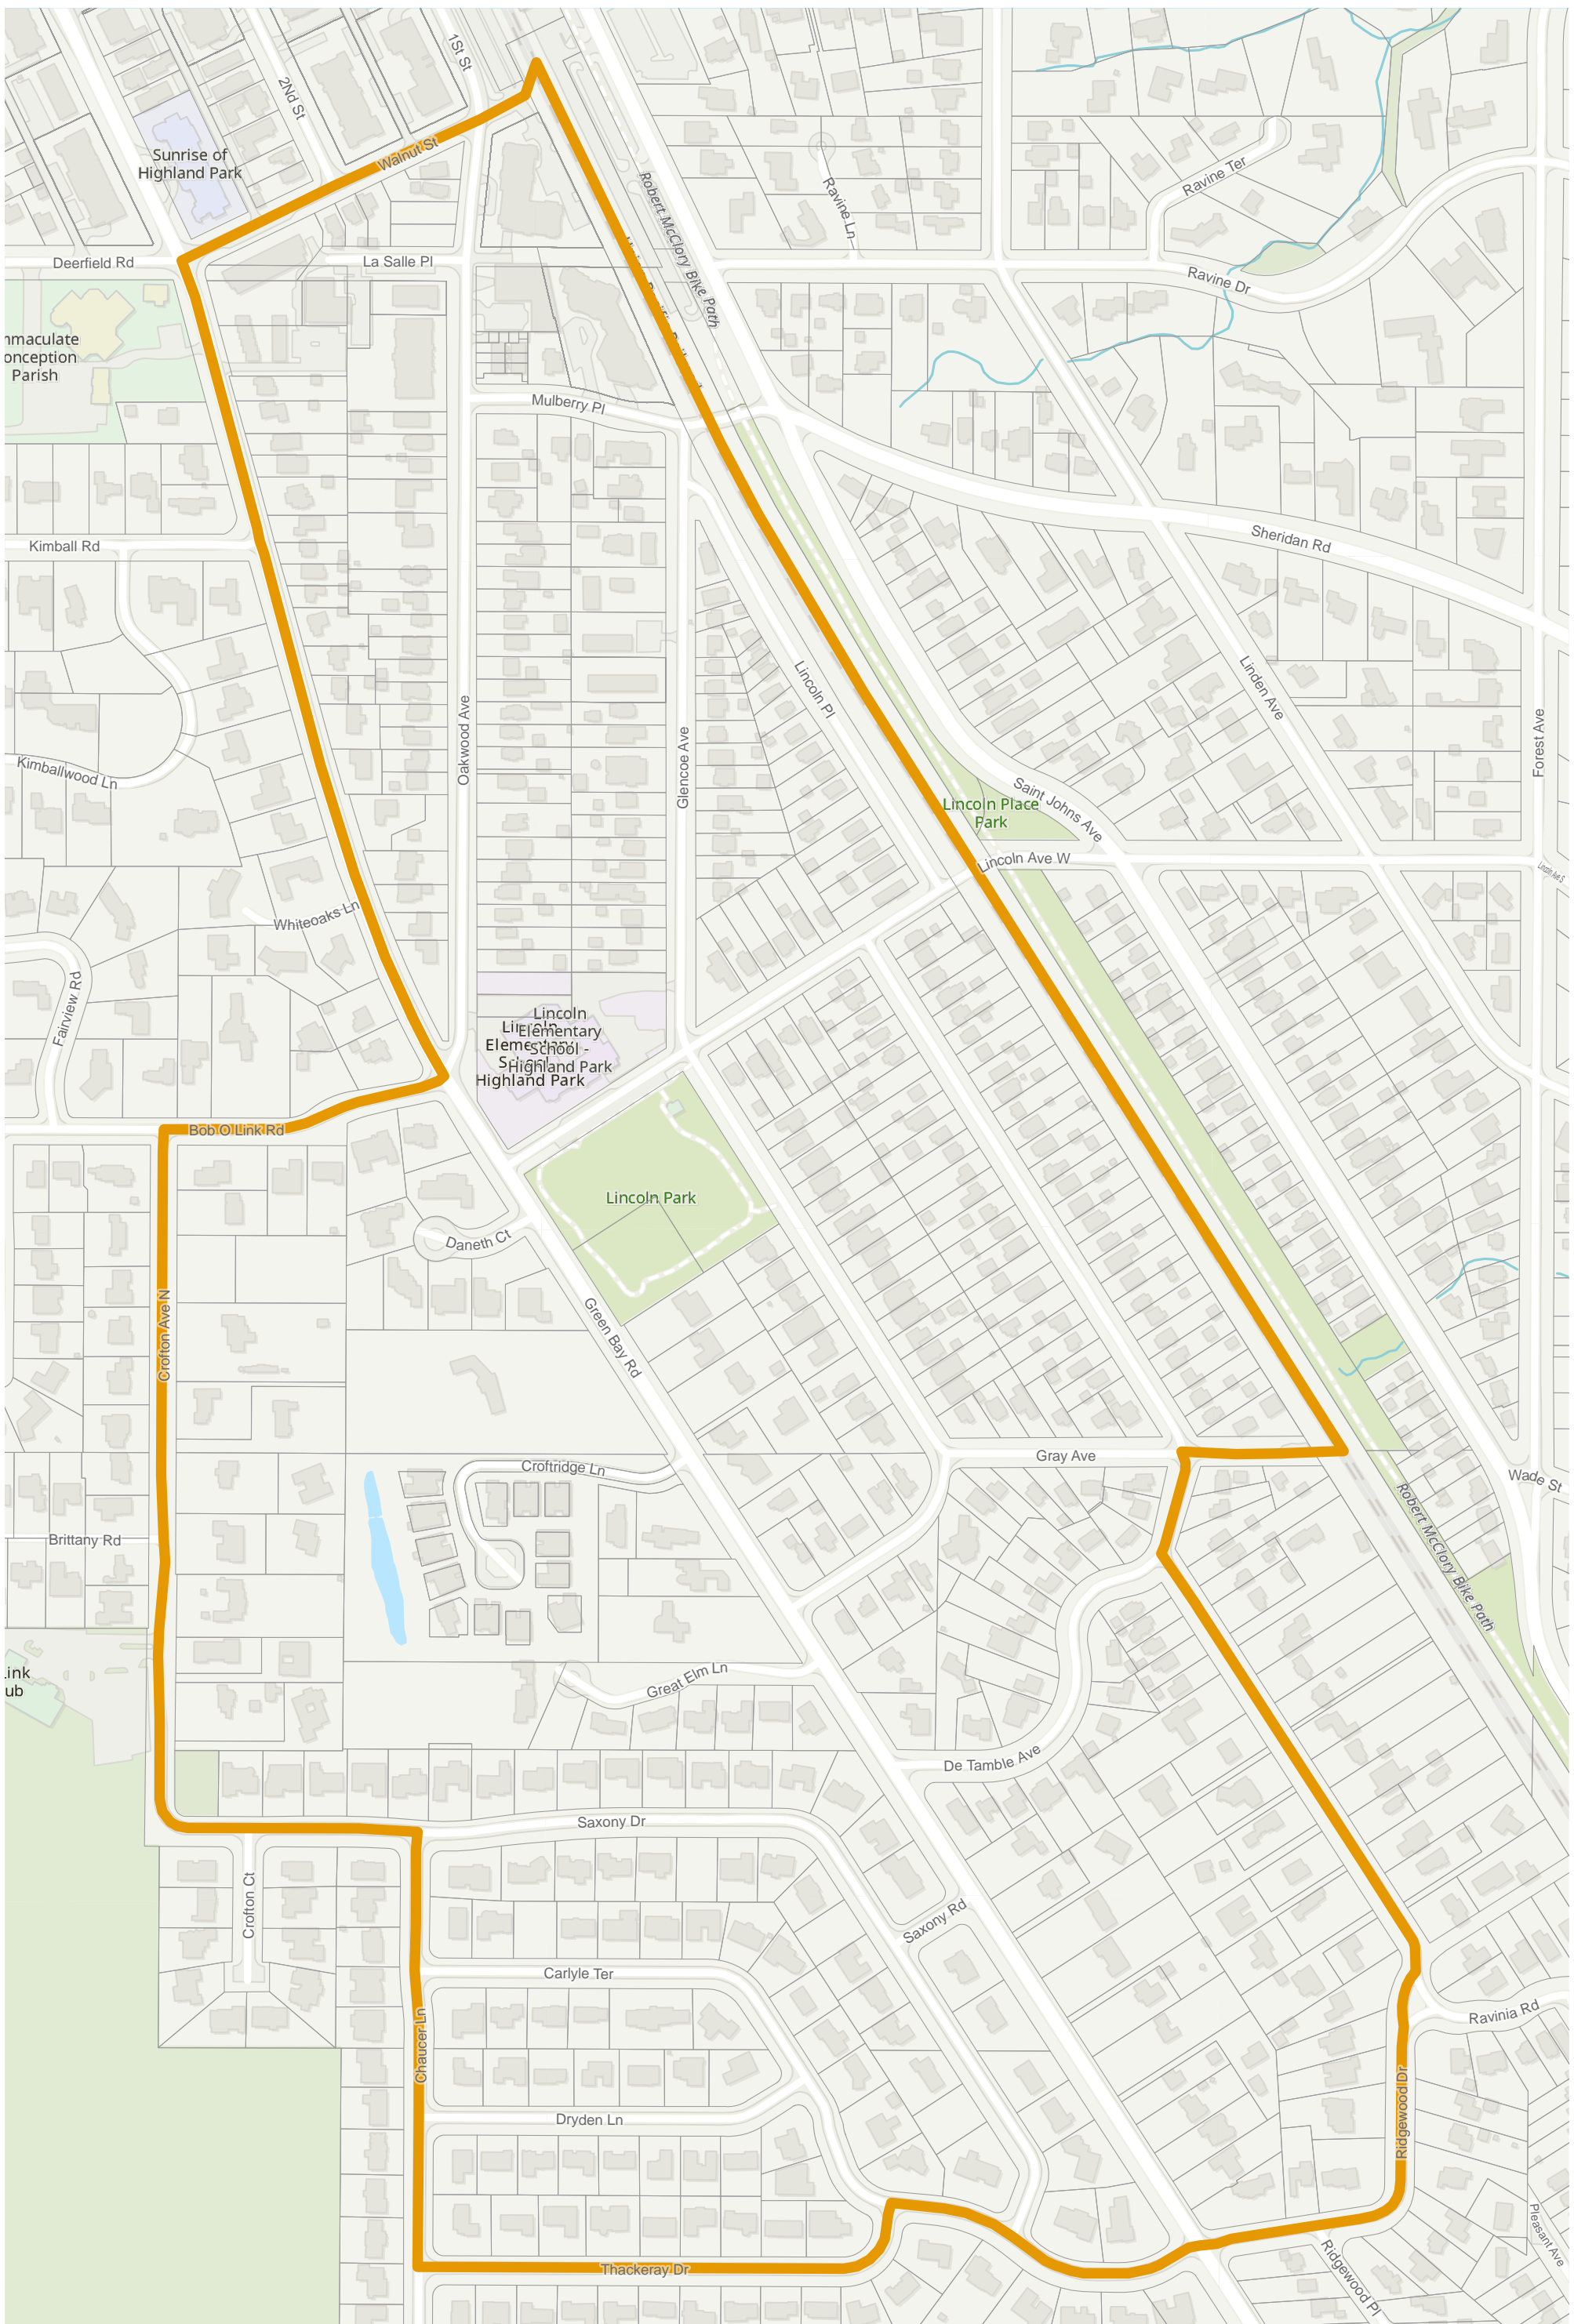

# Lake County 2022 Election Precinct Moraine 222

2022 Election Precincts

Tax Parcels