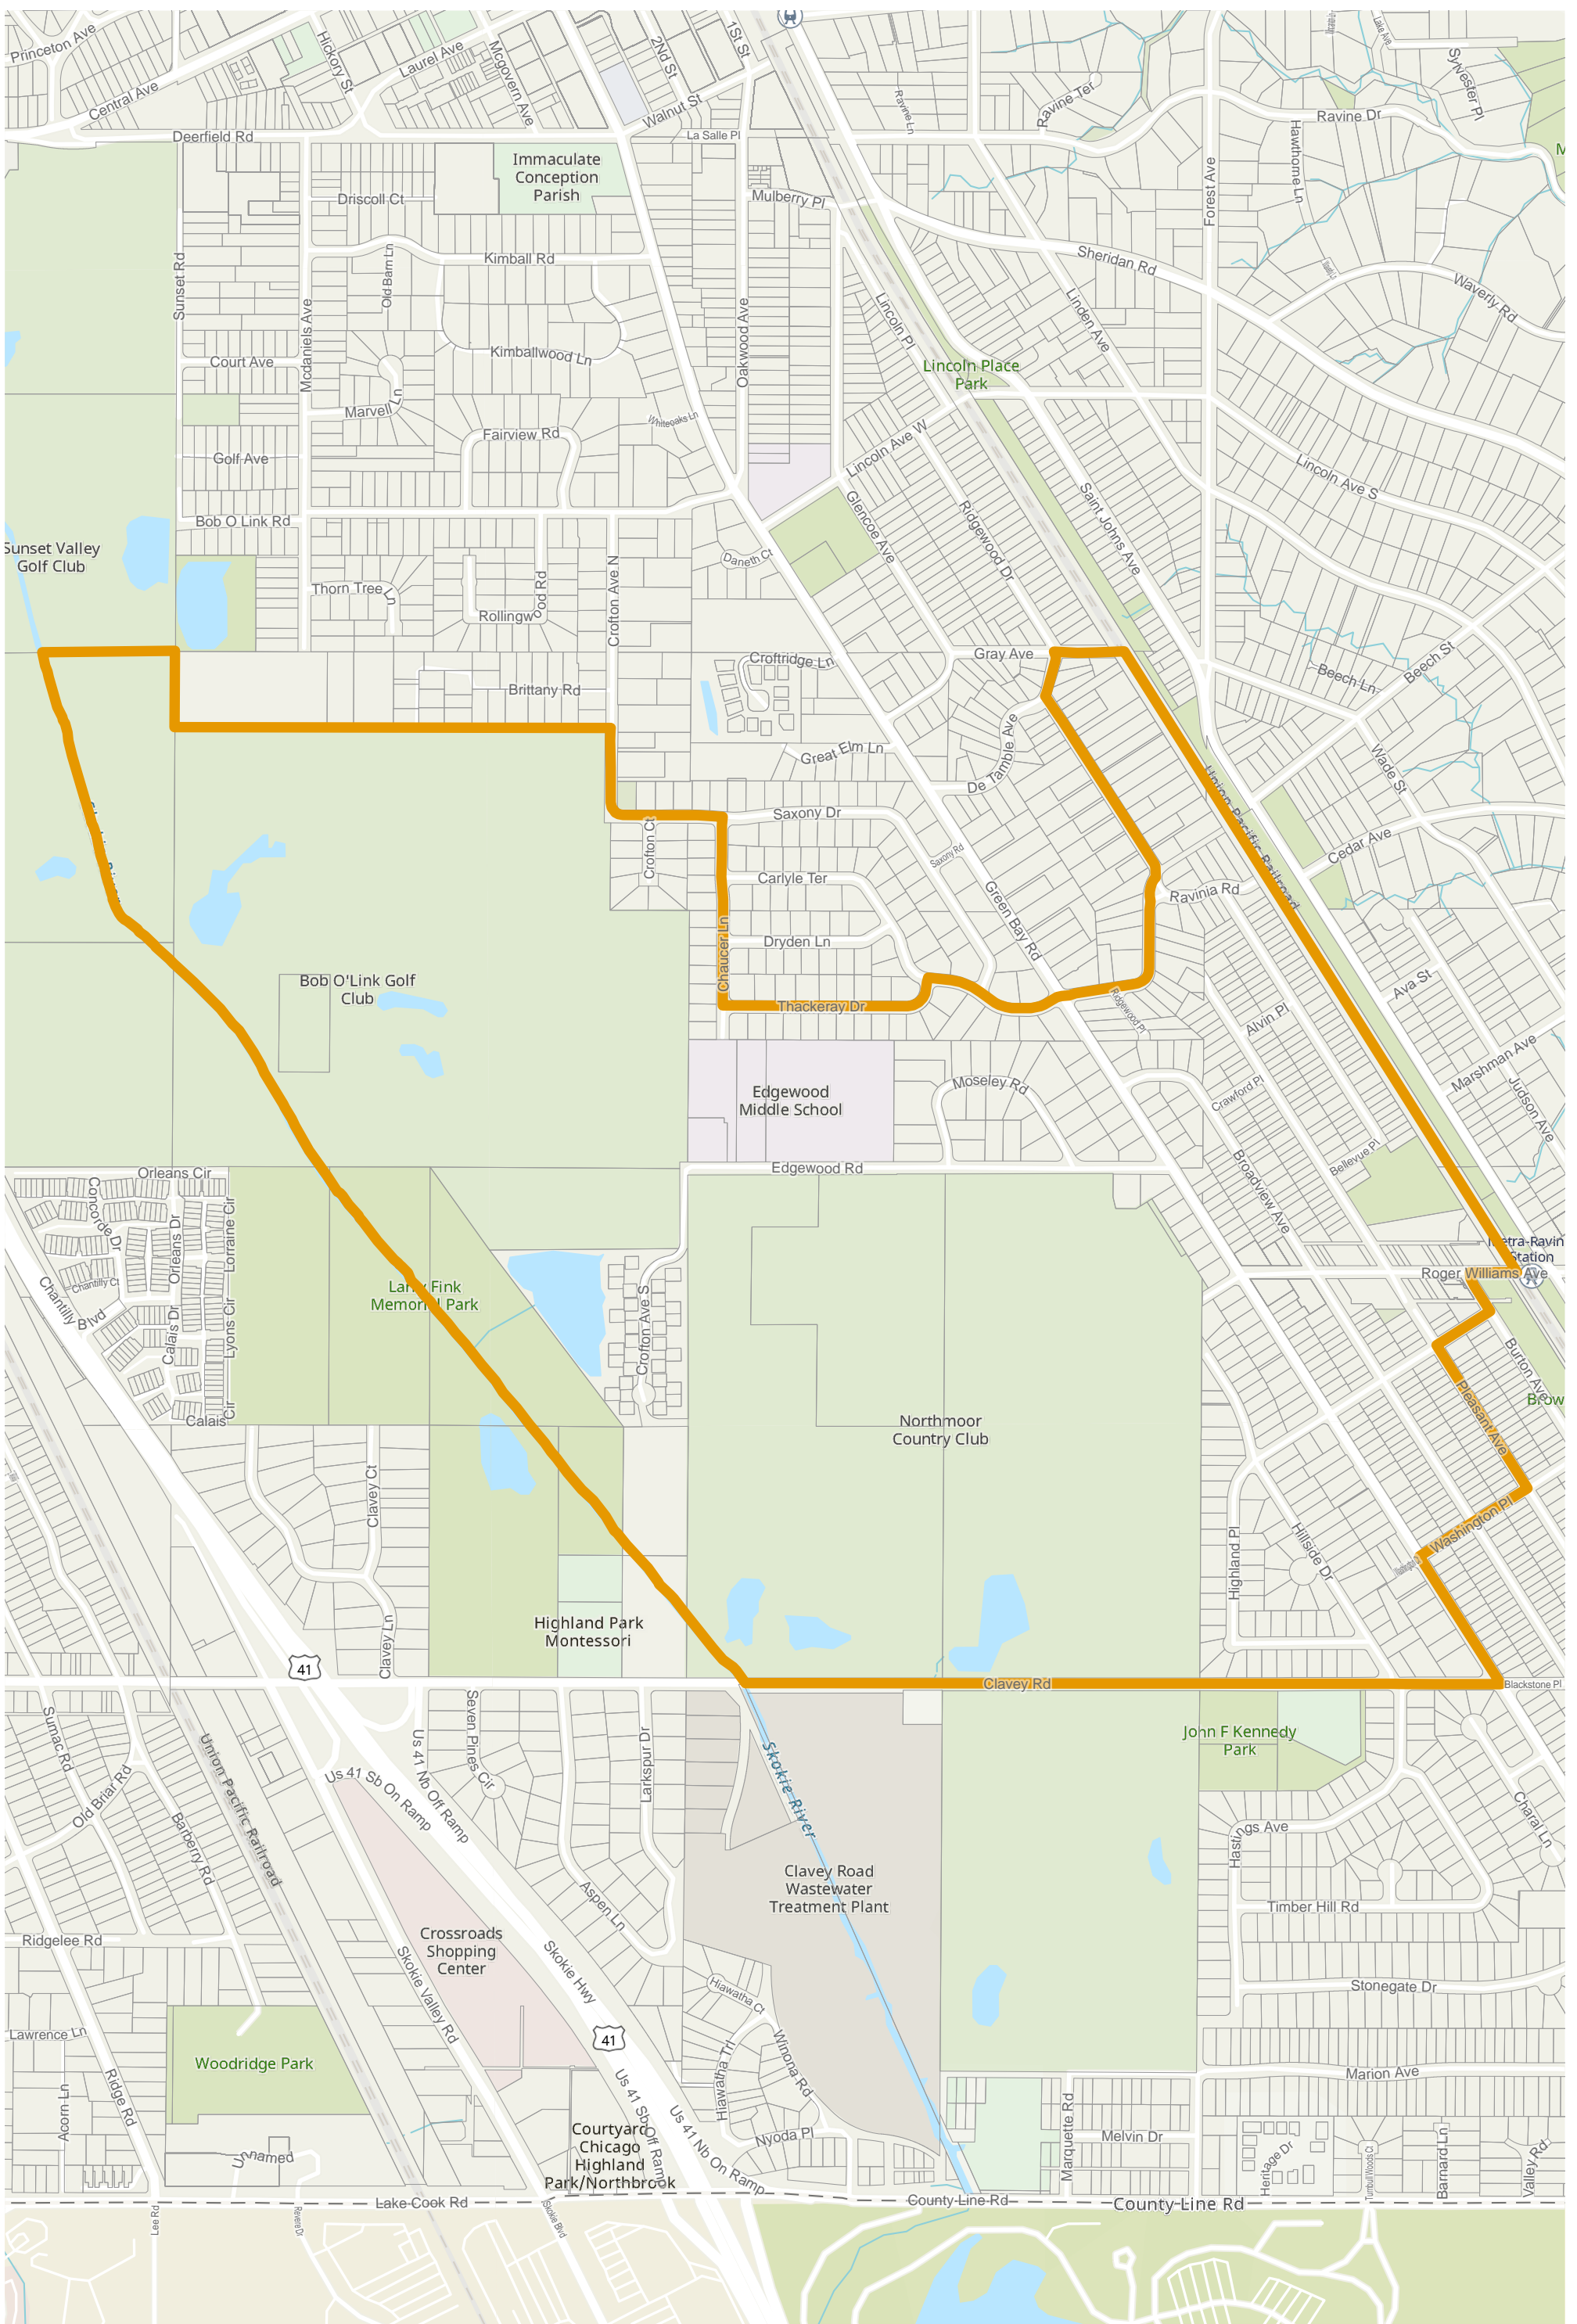

Lake County 2022 Election Precinct Moraine 228

2022 Election Precincts
Tax Parcels