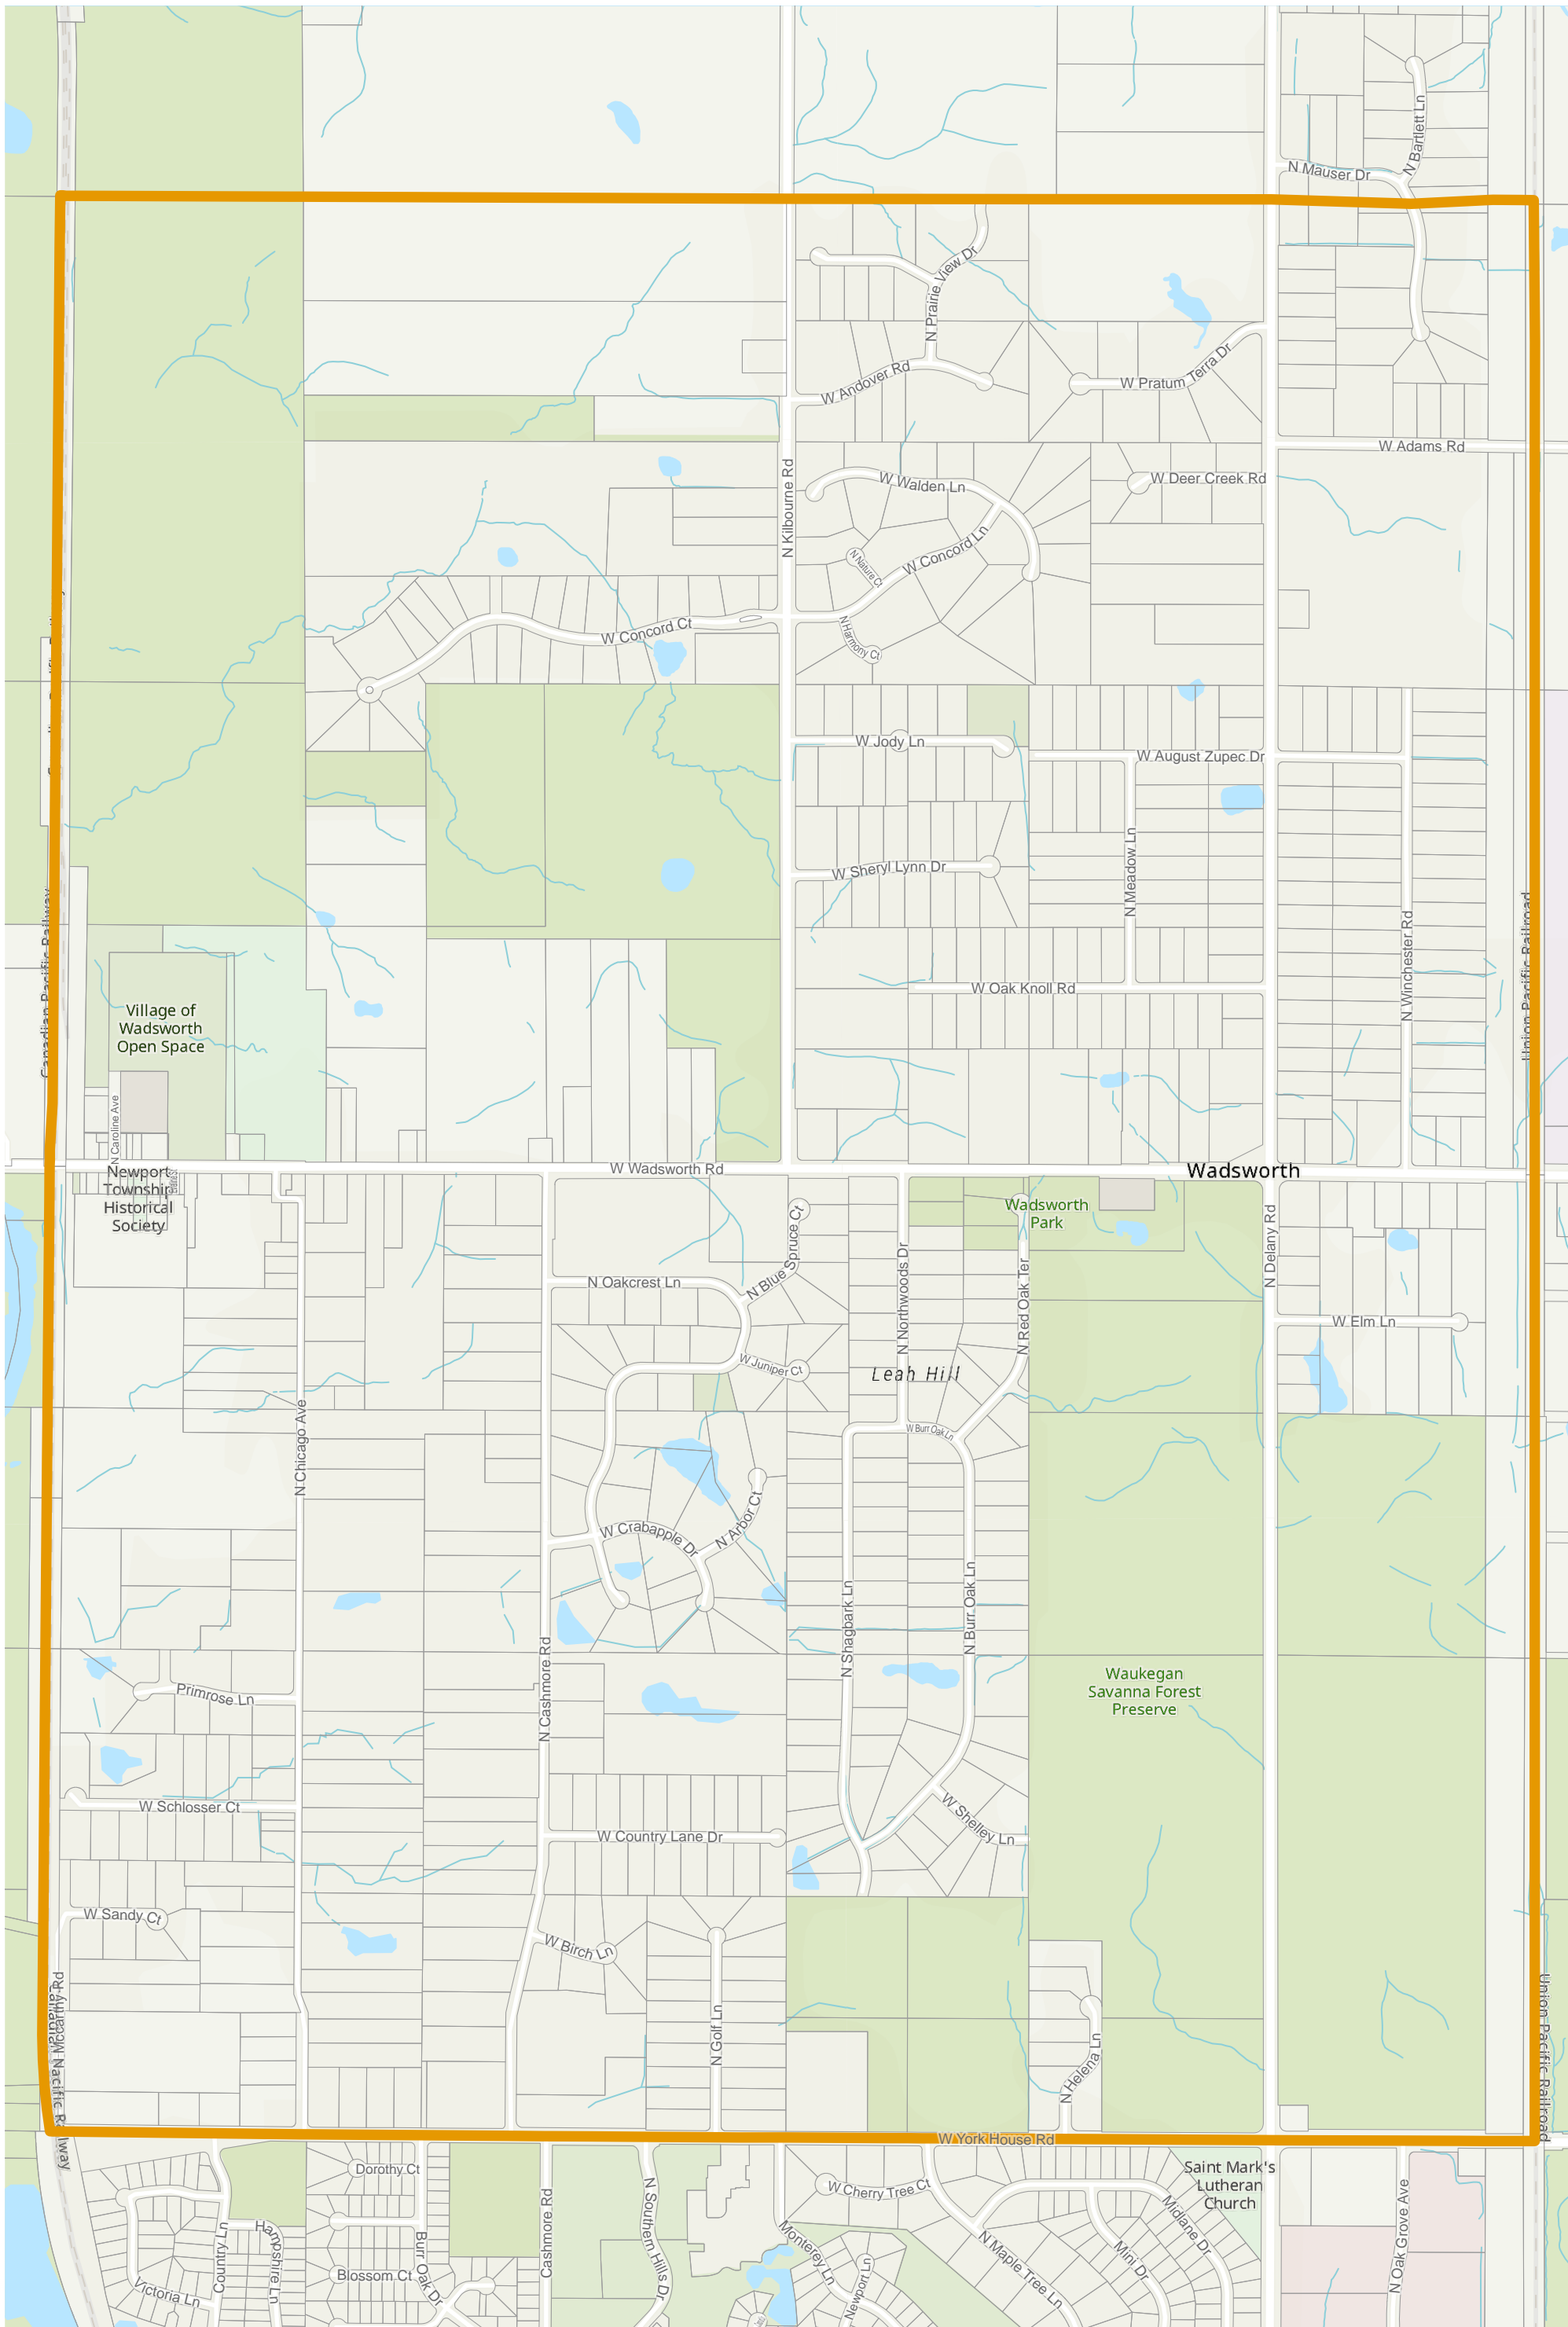

# Lake County 2022 Election Precinct Newport 235

2022 Election Precincts  
 Tax Parcels