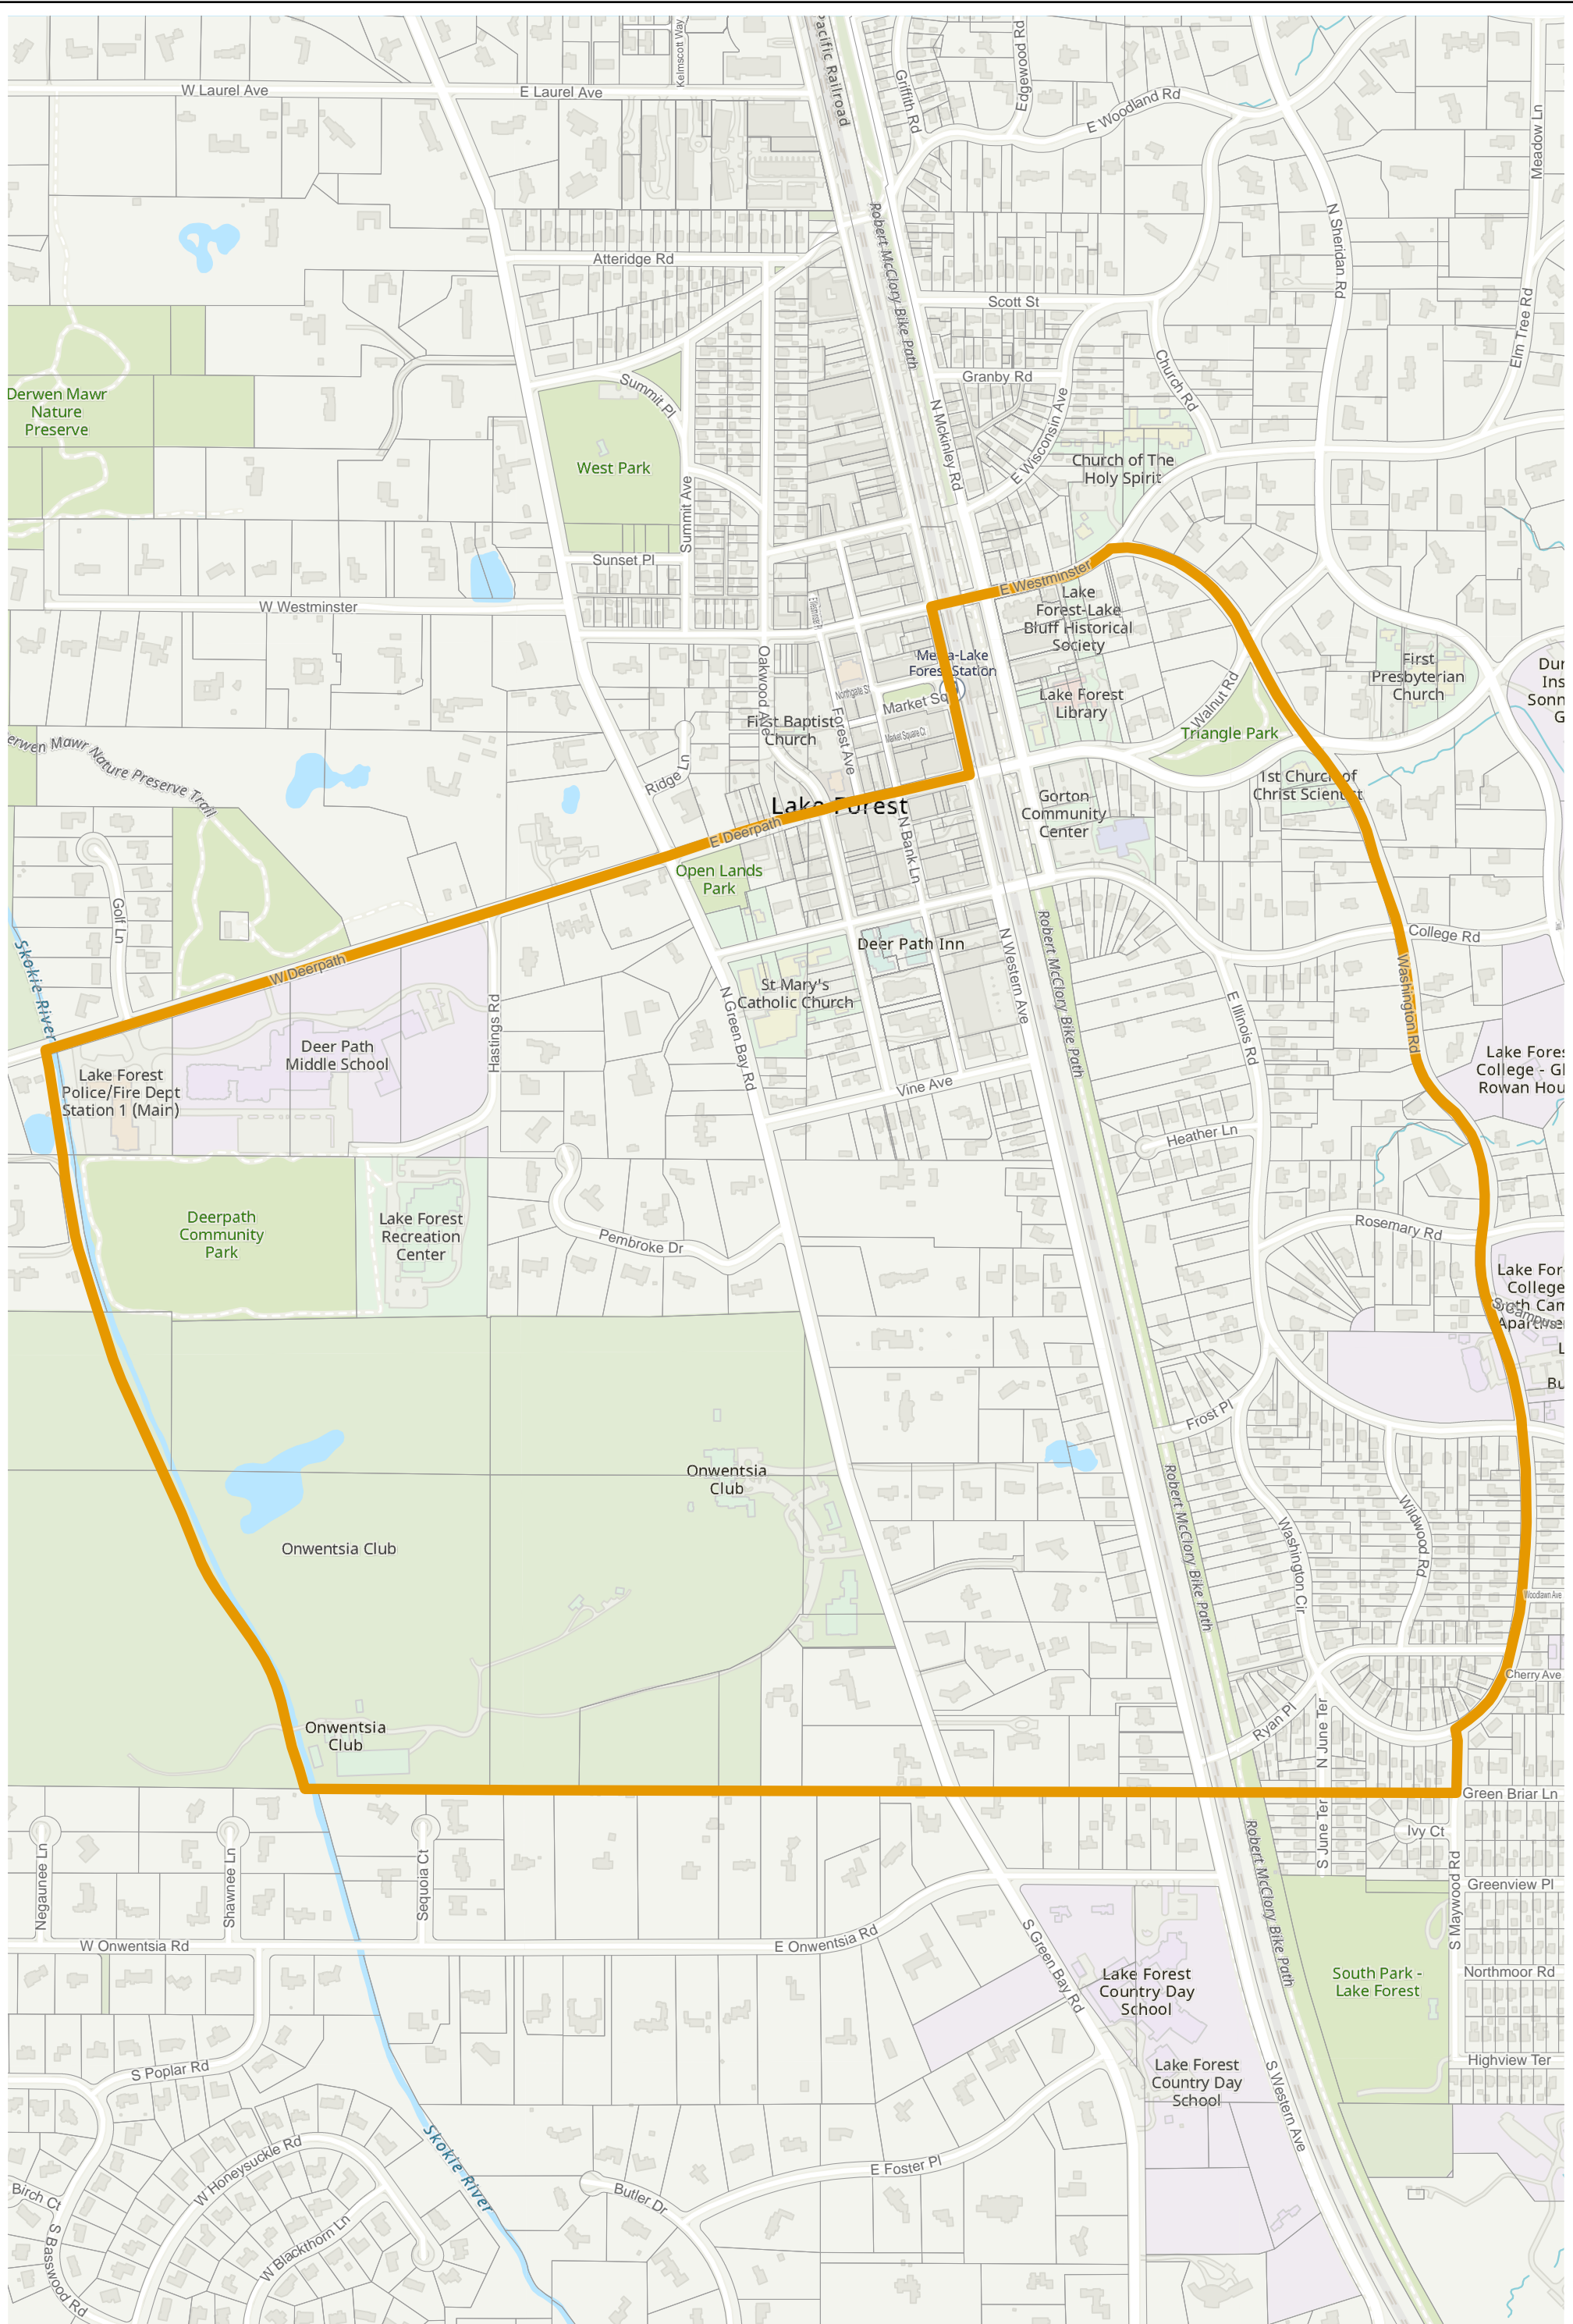

Lake County 2022 Election Precinct Shields 254

2022 Election Precincts

Tax Parcels