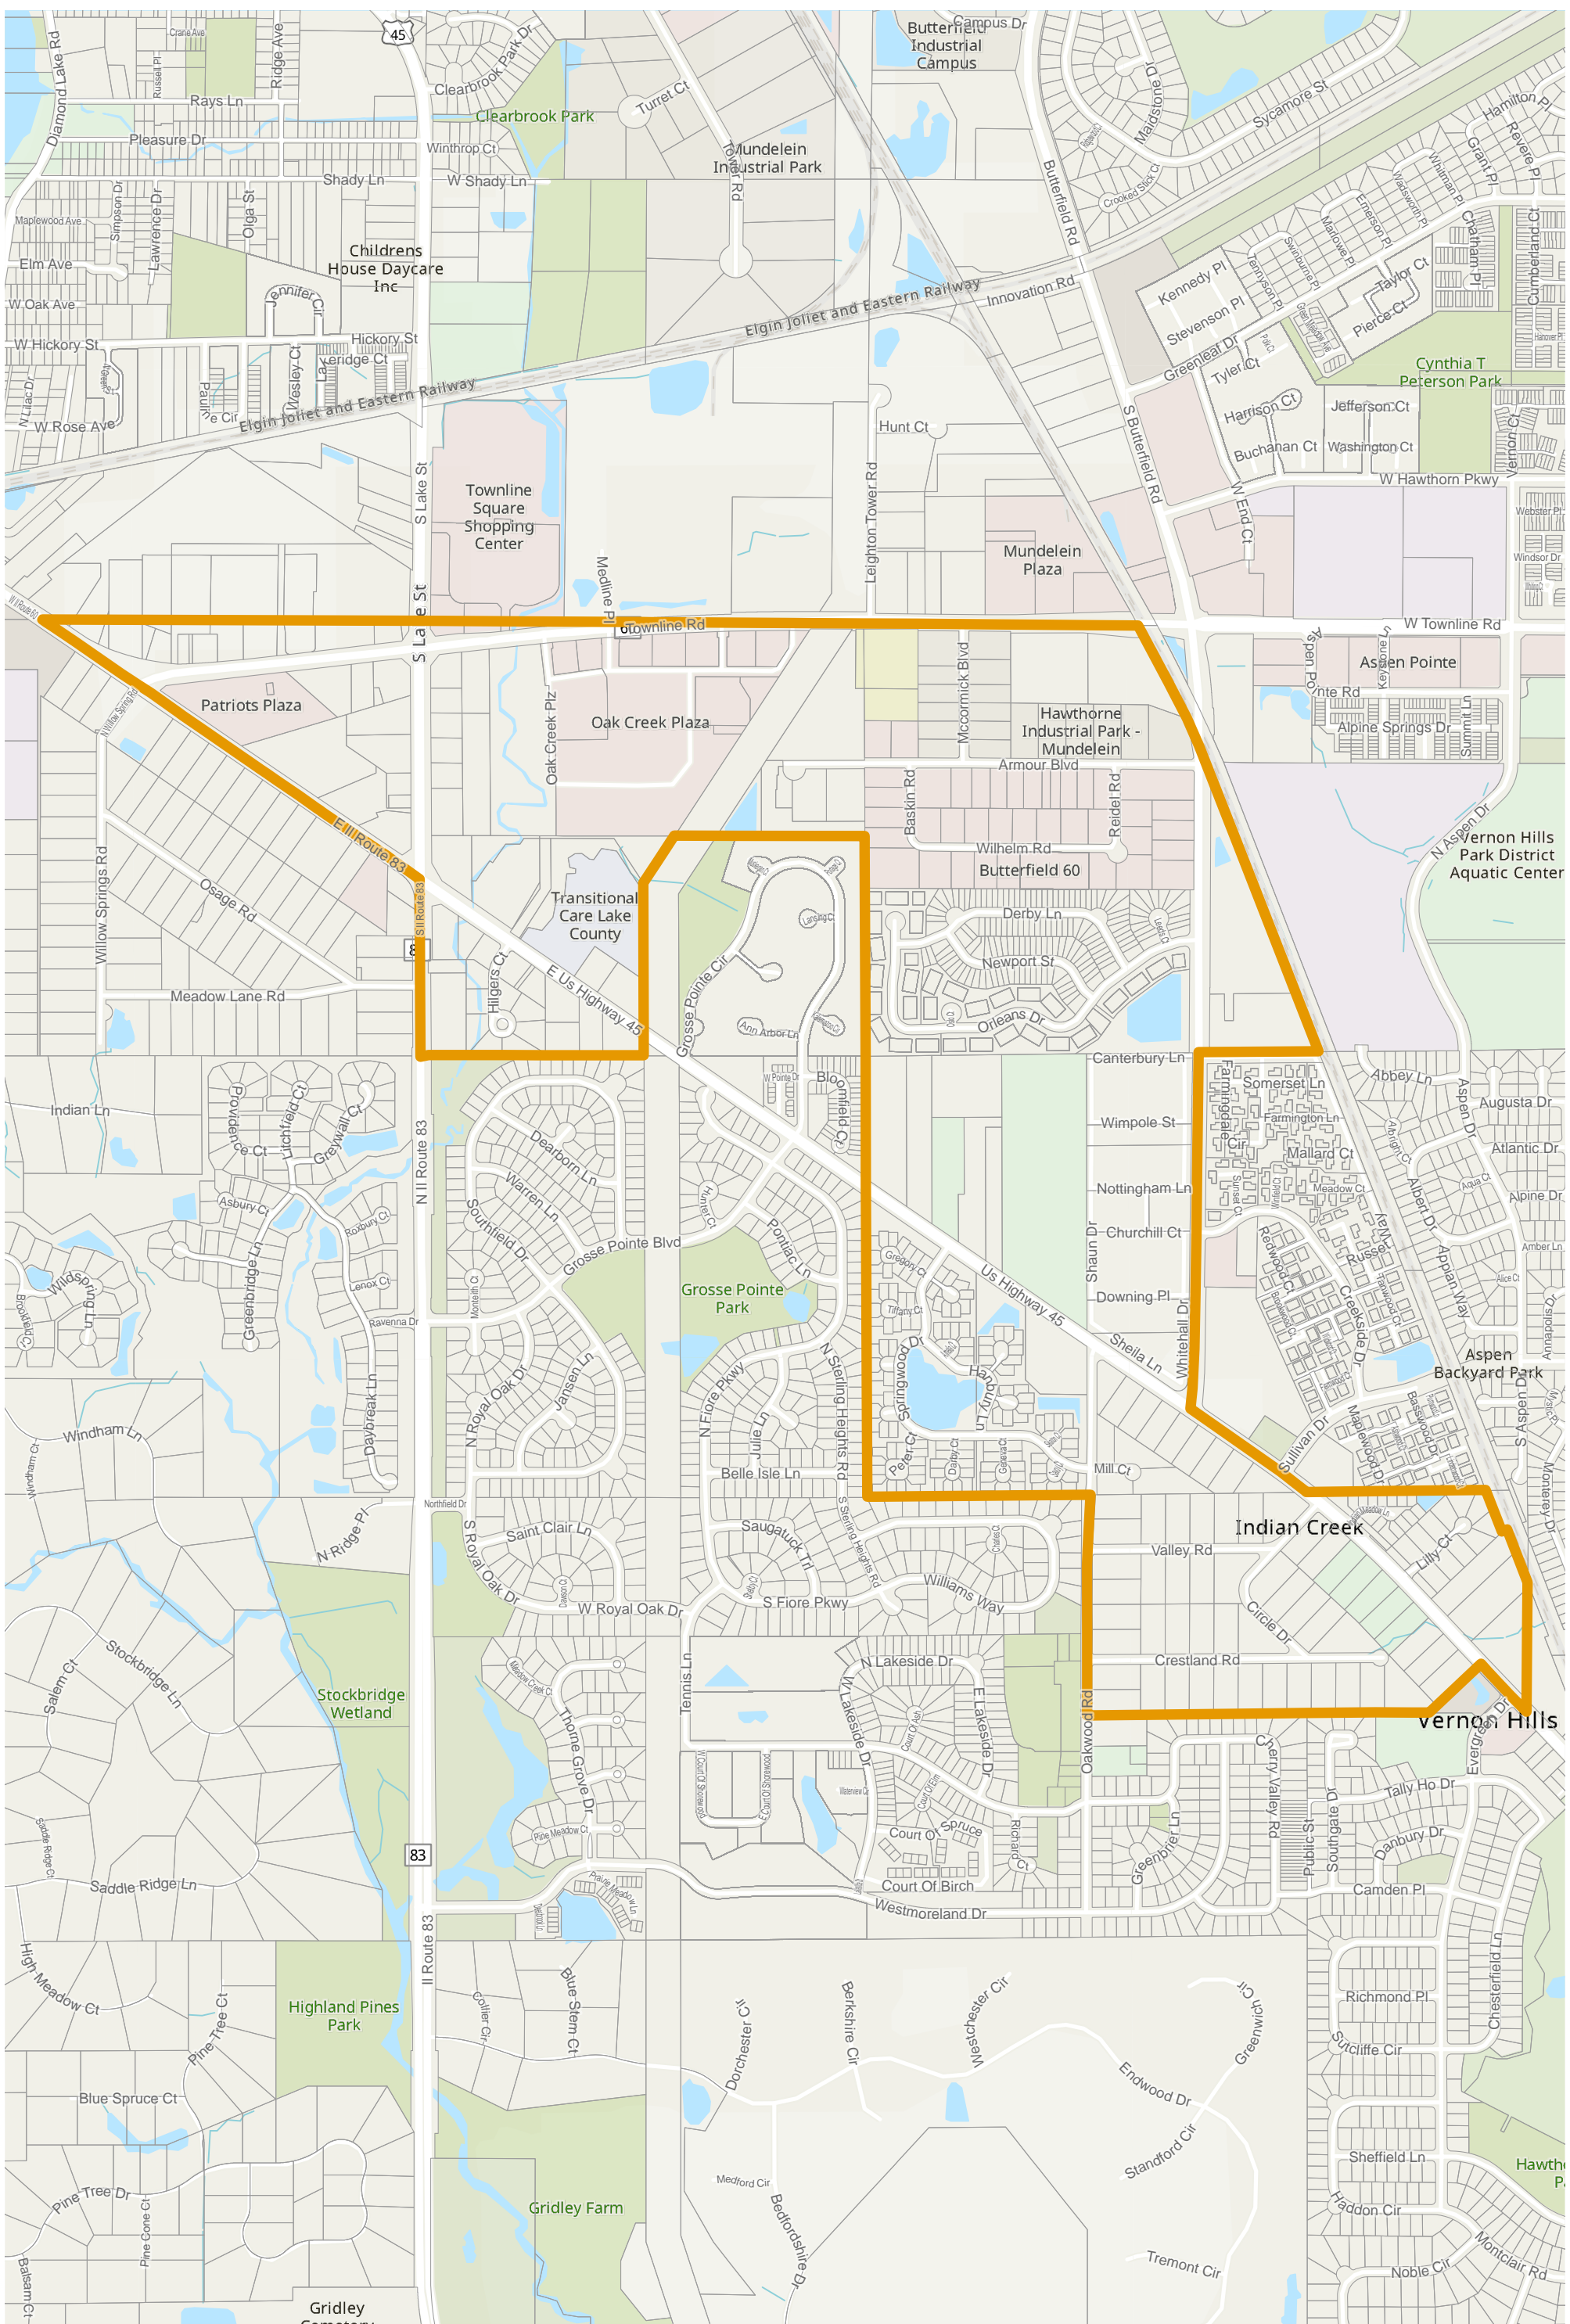

Lake County 2022 Election Precinct Vernon 257

2022 Election Precincts
Tax Parcels