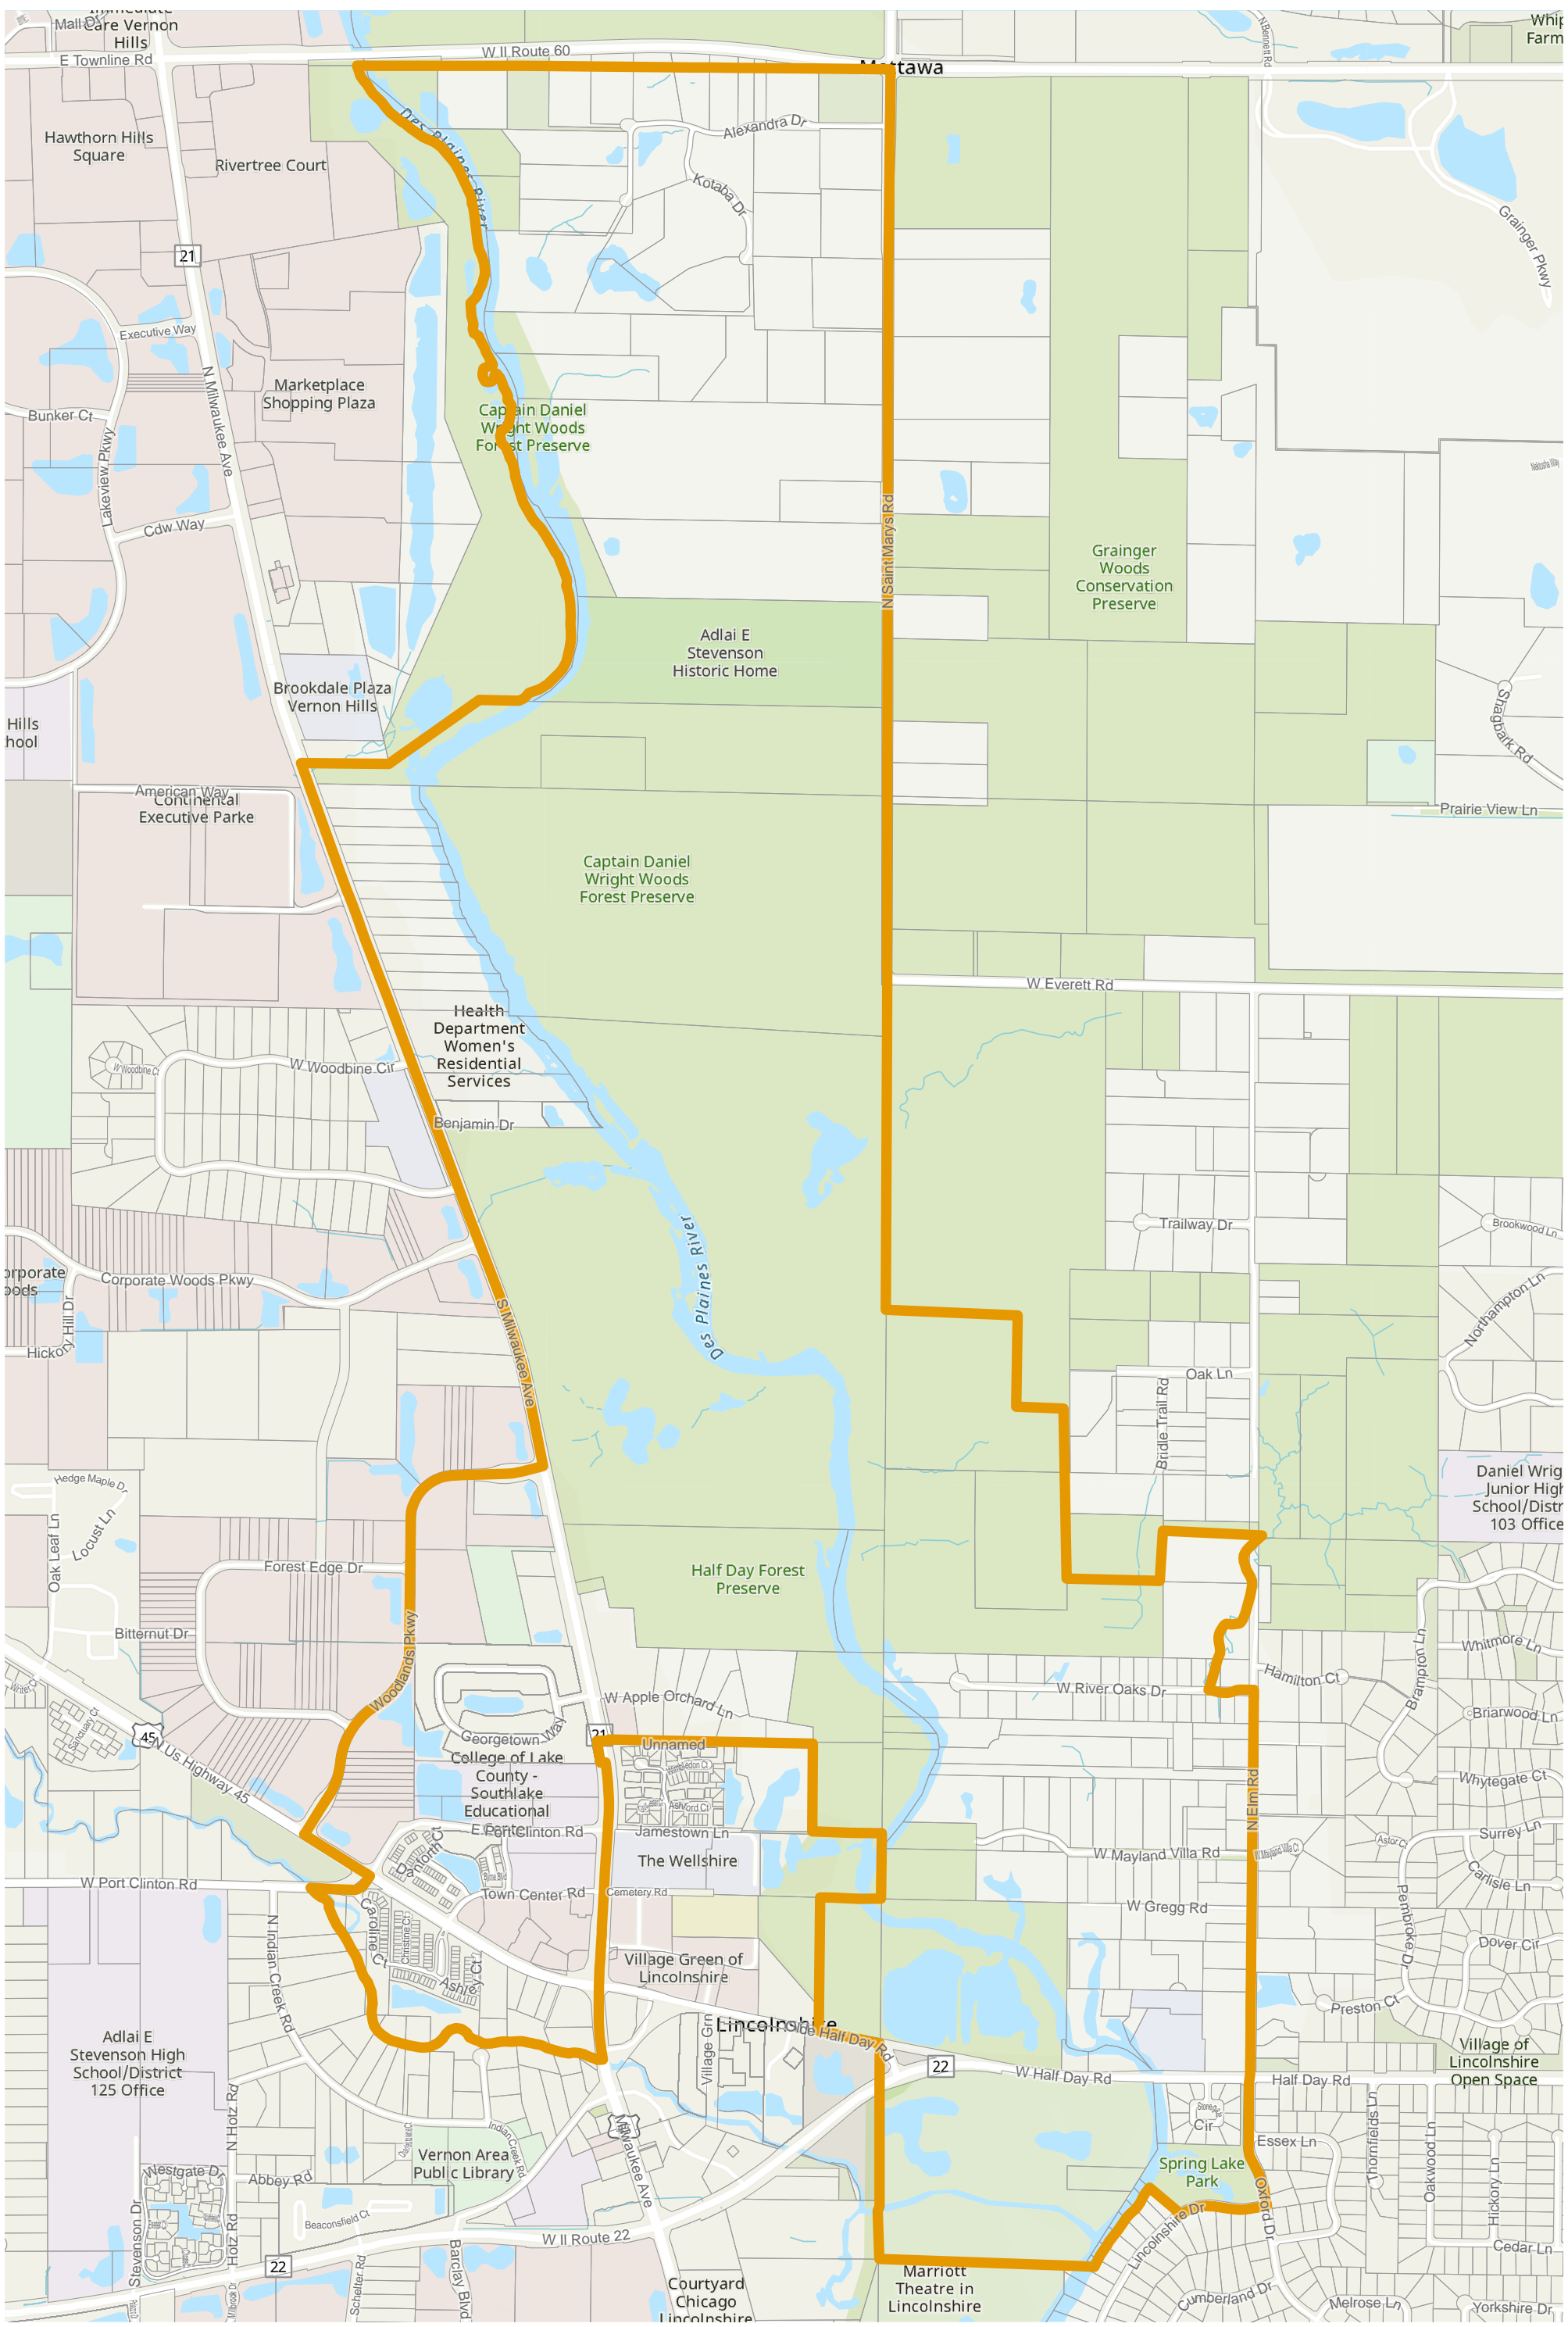

Lake County 2022 Election Precinct Vernon 261

2022 Election Precincts
Tax Parcels