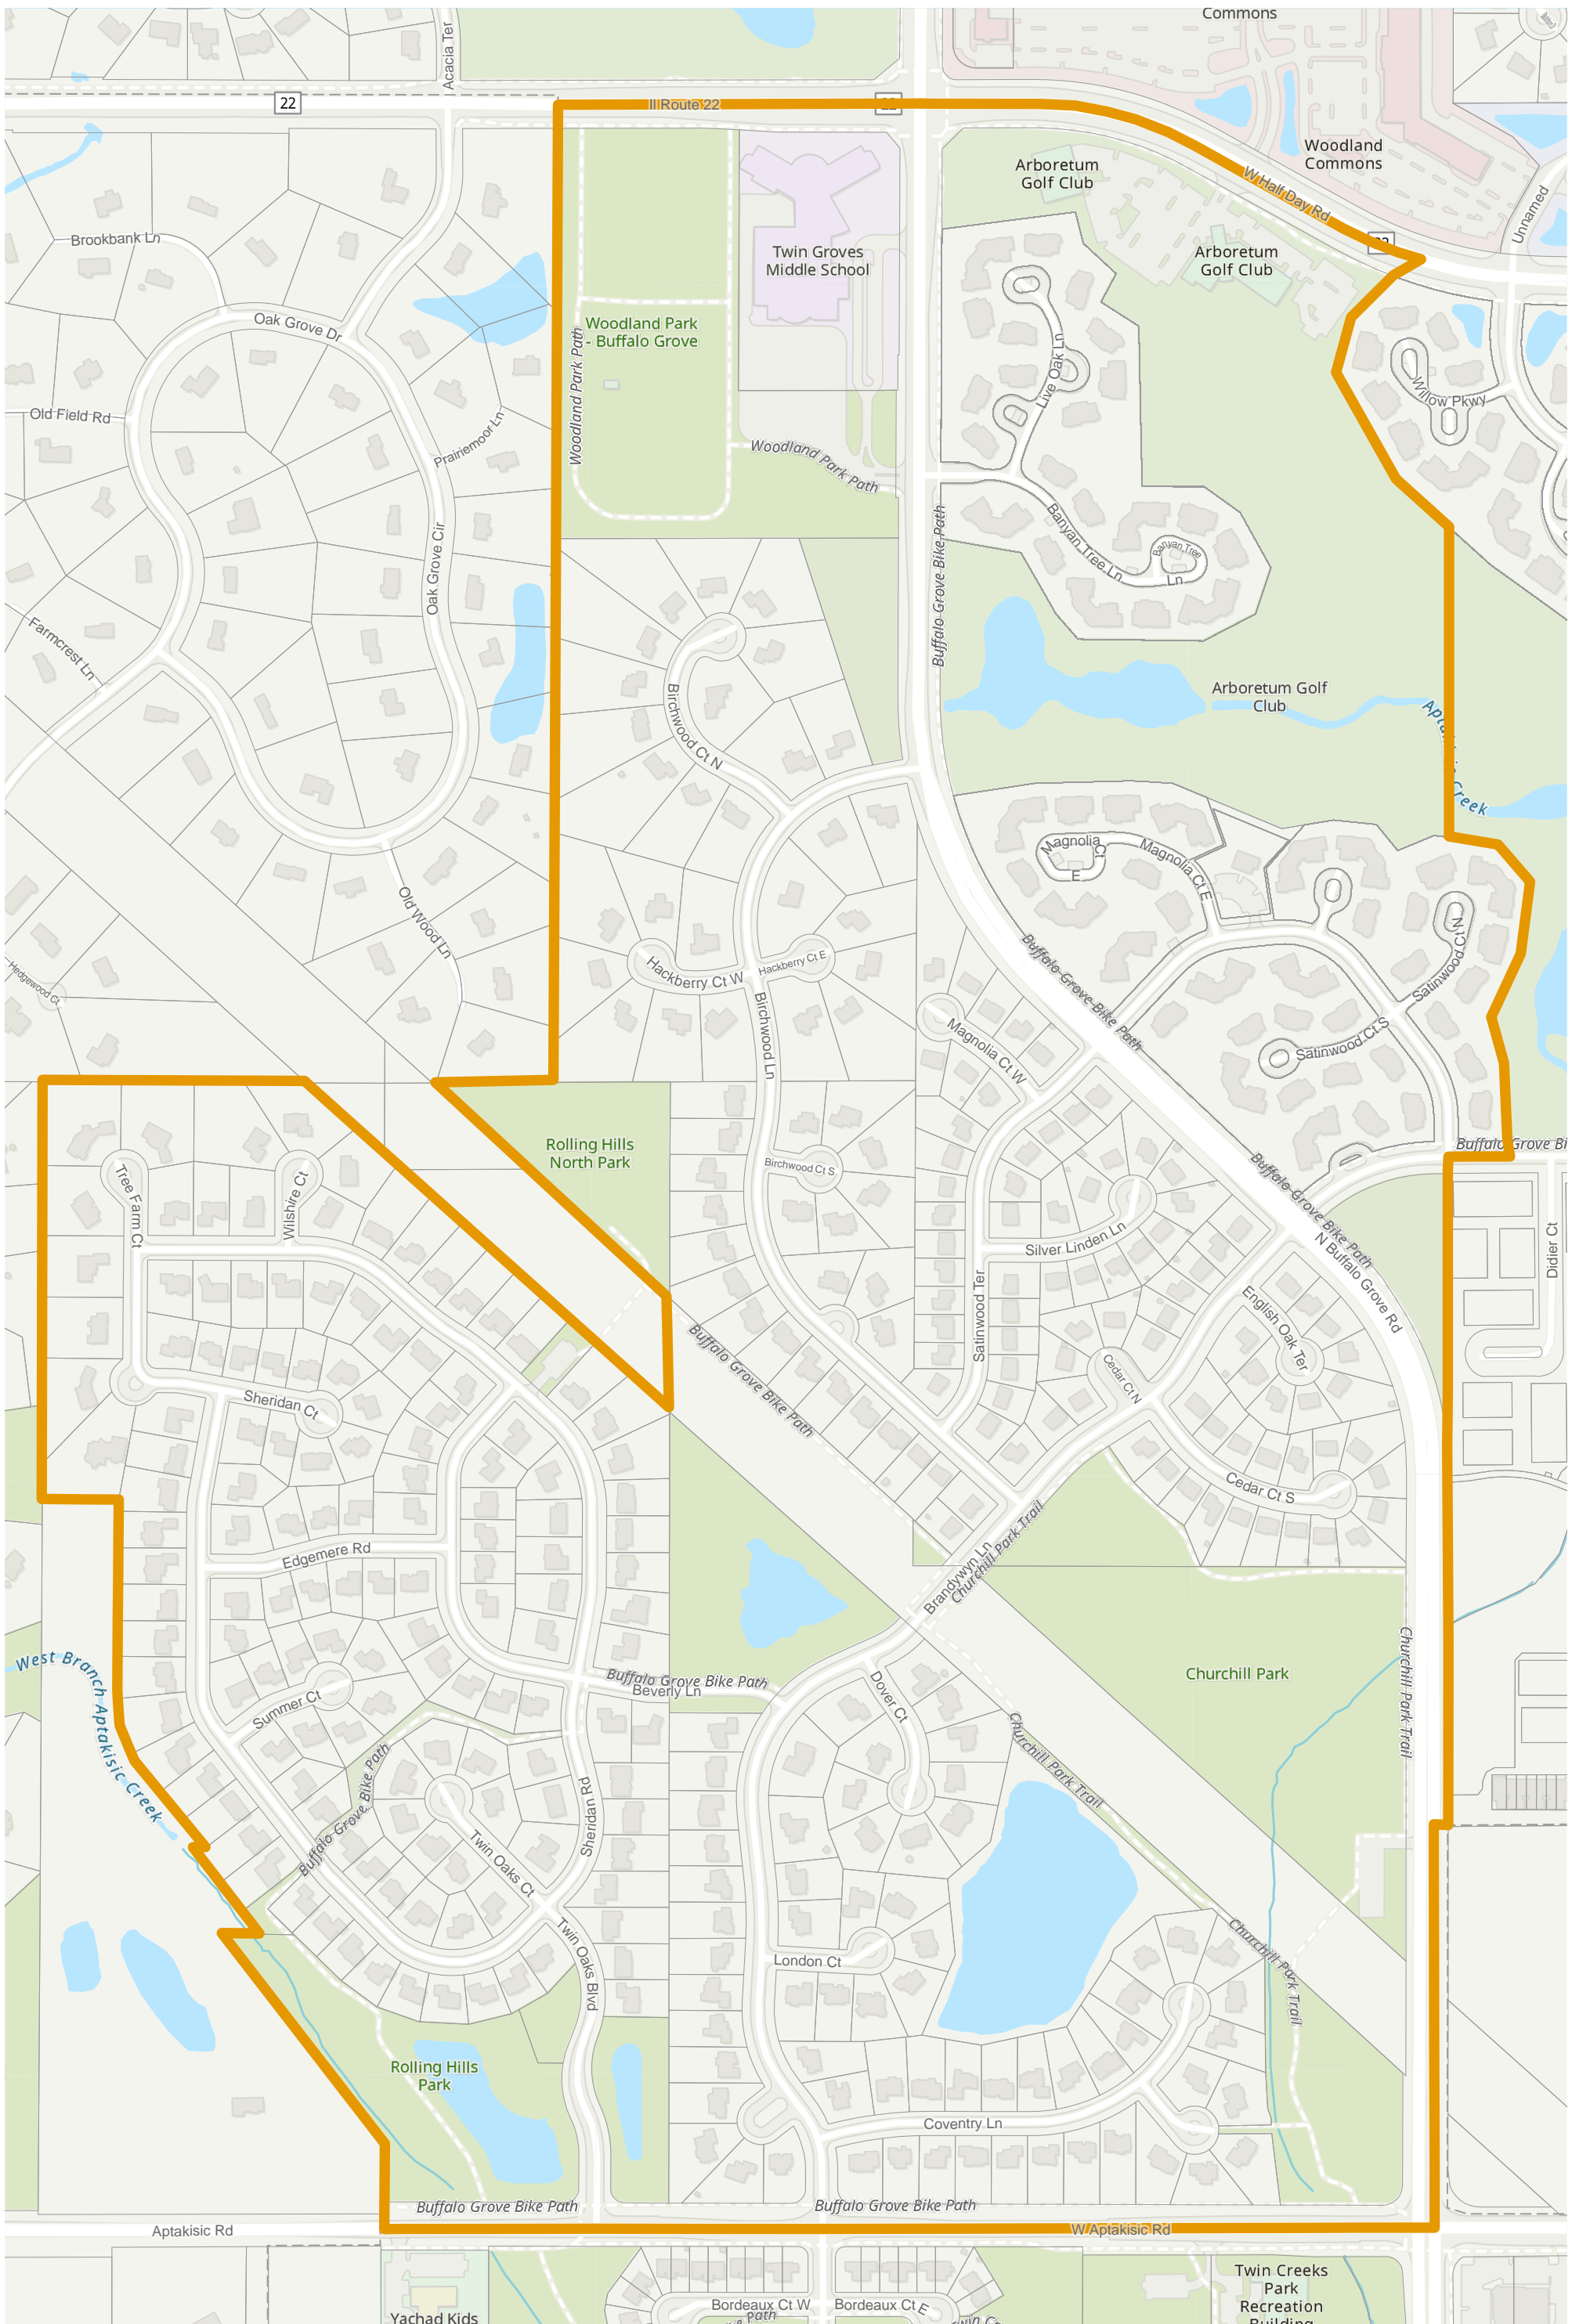

# Lake County 2022 Election Precinct Vernon 276

2022 Election Precincts  
Tax Parcels